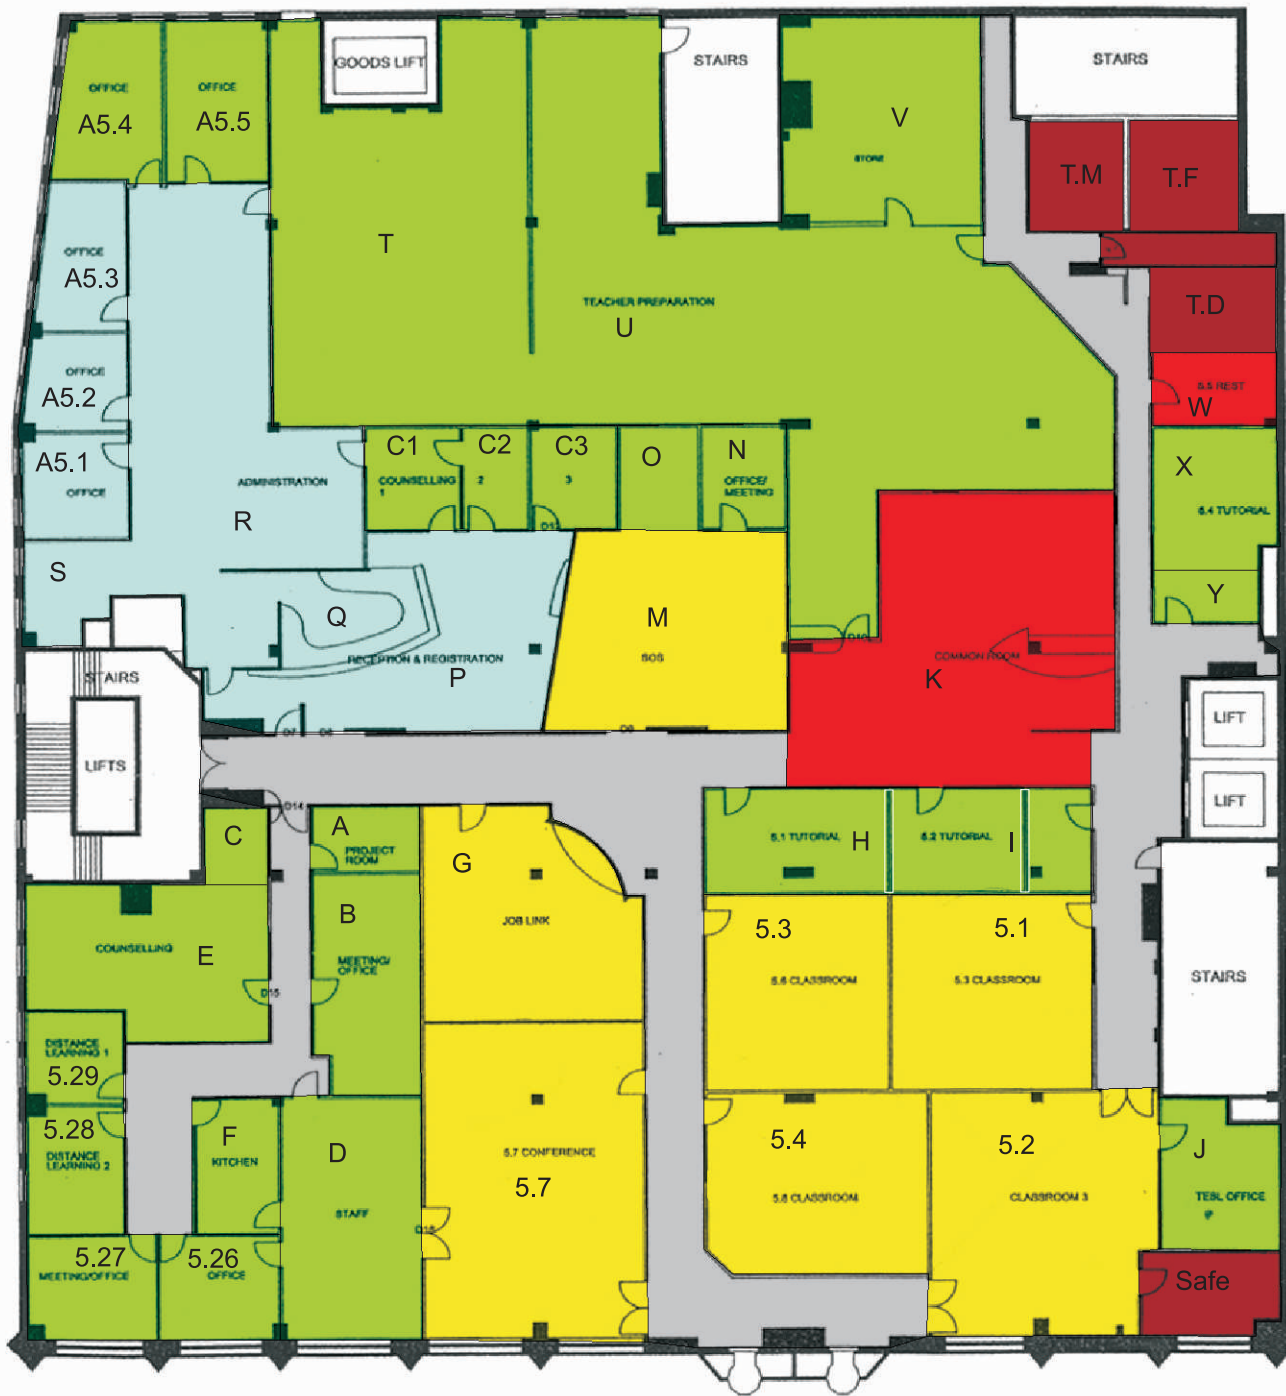

*A reference letter for rooms has been used for areas that don't have any room numbering on site

■	ACADEMIC
■	ADMINISTRATION
■	COMMERCIAL
■	GENERAL TEACHING
■	LIBRARY
■	STUDENT SERVICES
■	UTILITIES
■	NON-USABLE
■	CAR PARK

tafeSA
LEVEL 4
ELS RUNDLE MALL
RENAISSANCE CENTRE
127 RUNDLE MALL
ADELAIDE SA 5000

*A reference letter for rooms has been used for areas that don't have any room numbering on site

	ACADEMIC
	ADMINISTRATION
	COMMERCIAL
	GENERAL TEACHING
	LIBRARY
	STUDENT SERVICES
	UTILITIES
	NON-USABLE
	CAR PARK

tafeSA
LEVEL 5
ELS RUNDLE MALL
RENAISSANCE CENTRE
127 RUNDLE MALL
ADELAIDE SA 5000