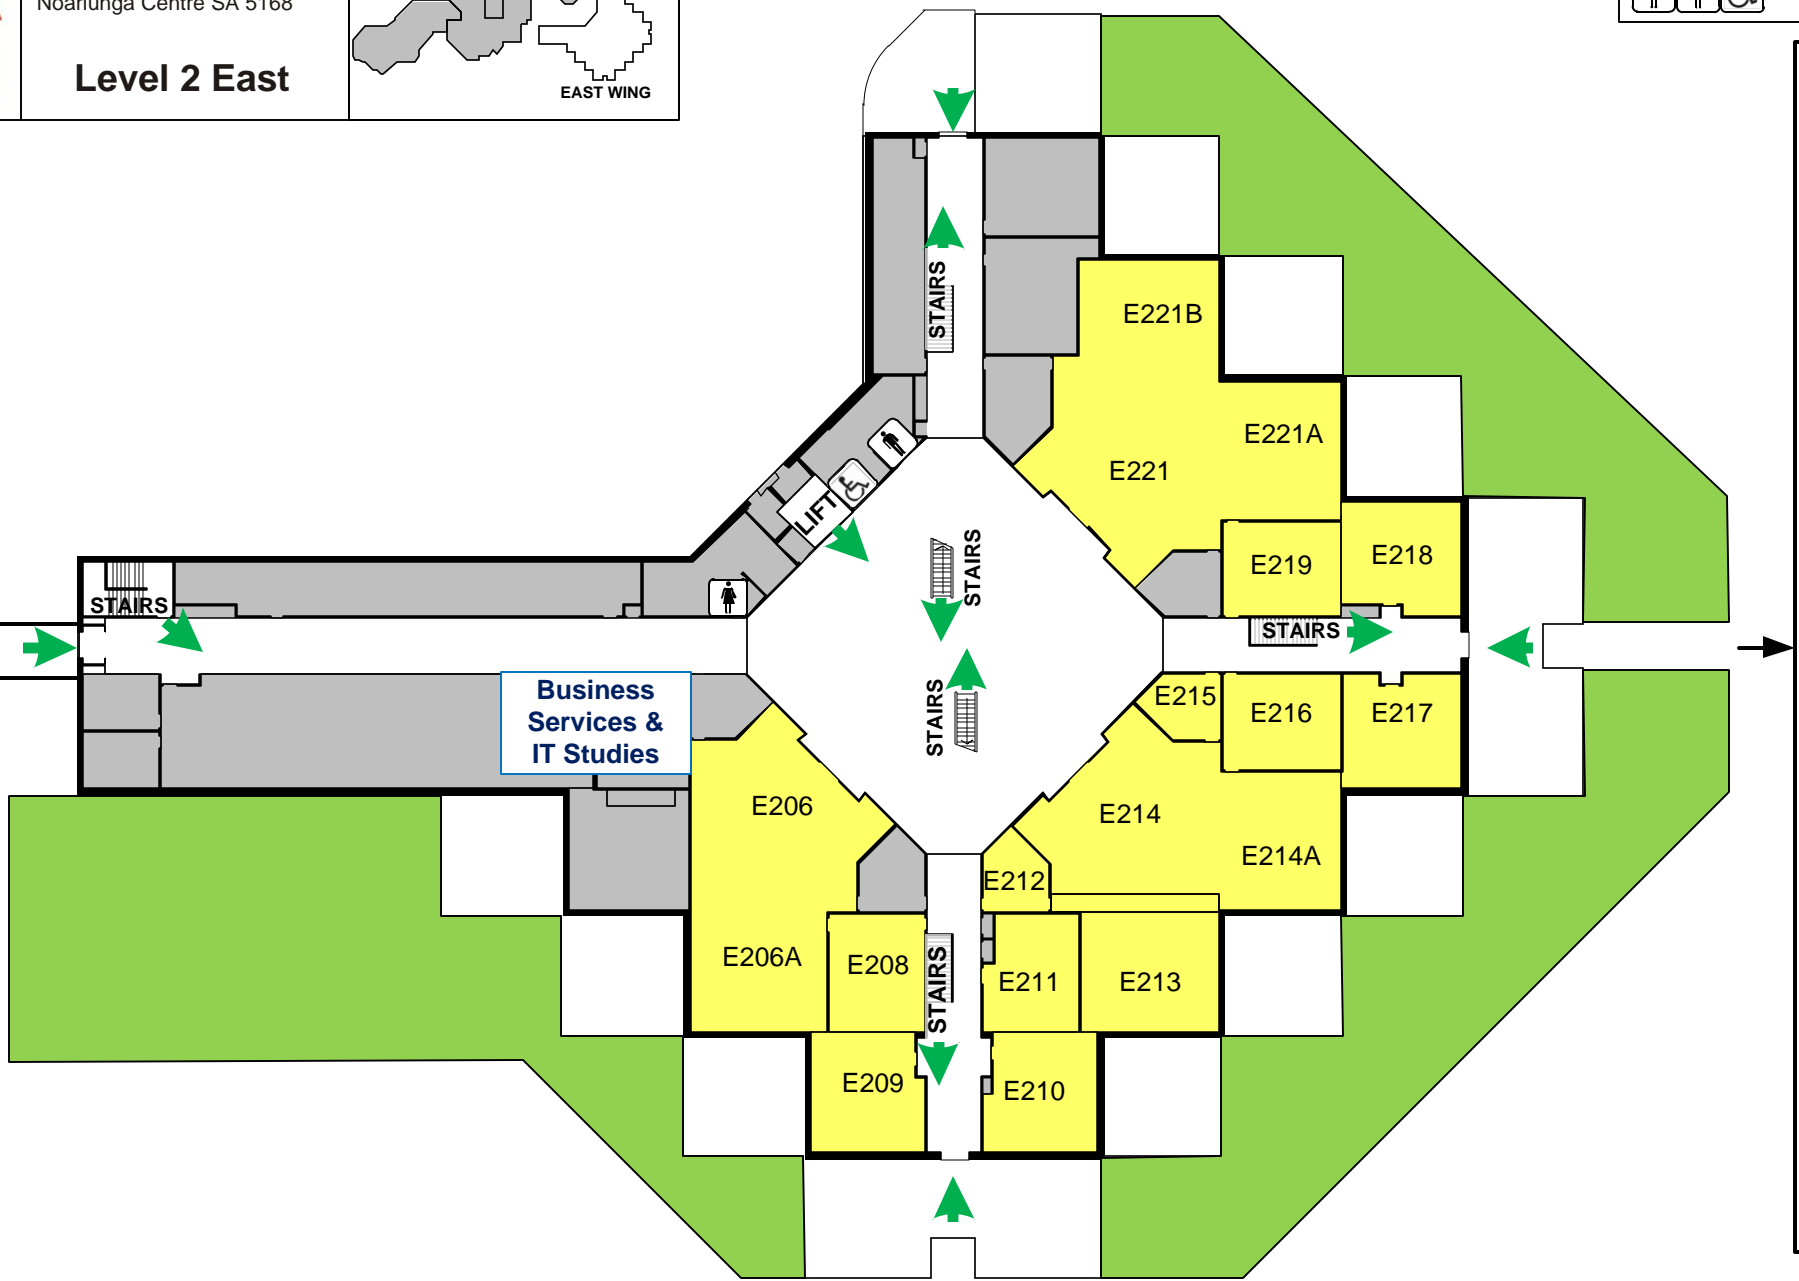

## Level 2 West

➔ Entry / Exit

♂ ♀ ♿ Toilets

Entry / Exit  
 Toilets

WEST WING

CAR PARK

**NOARLUNGA CAMPUS**

Ramsay Place  
Noarlunga Centre SA 5168

**Level 3 East**

Government of  
South Australia

WEST WING

EAST WING

Entry / Exit

Toilets

**WEST WING**