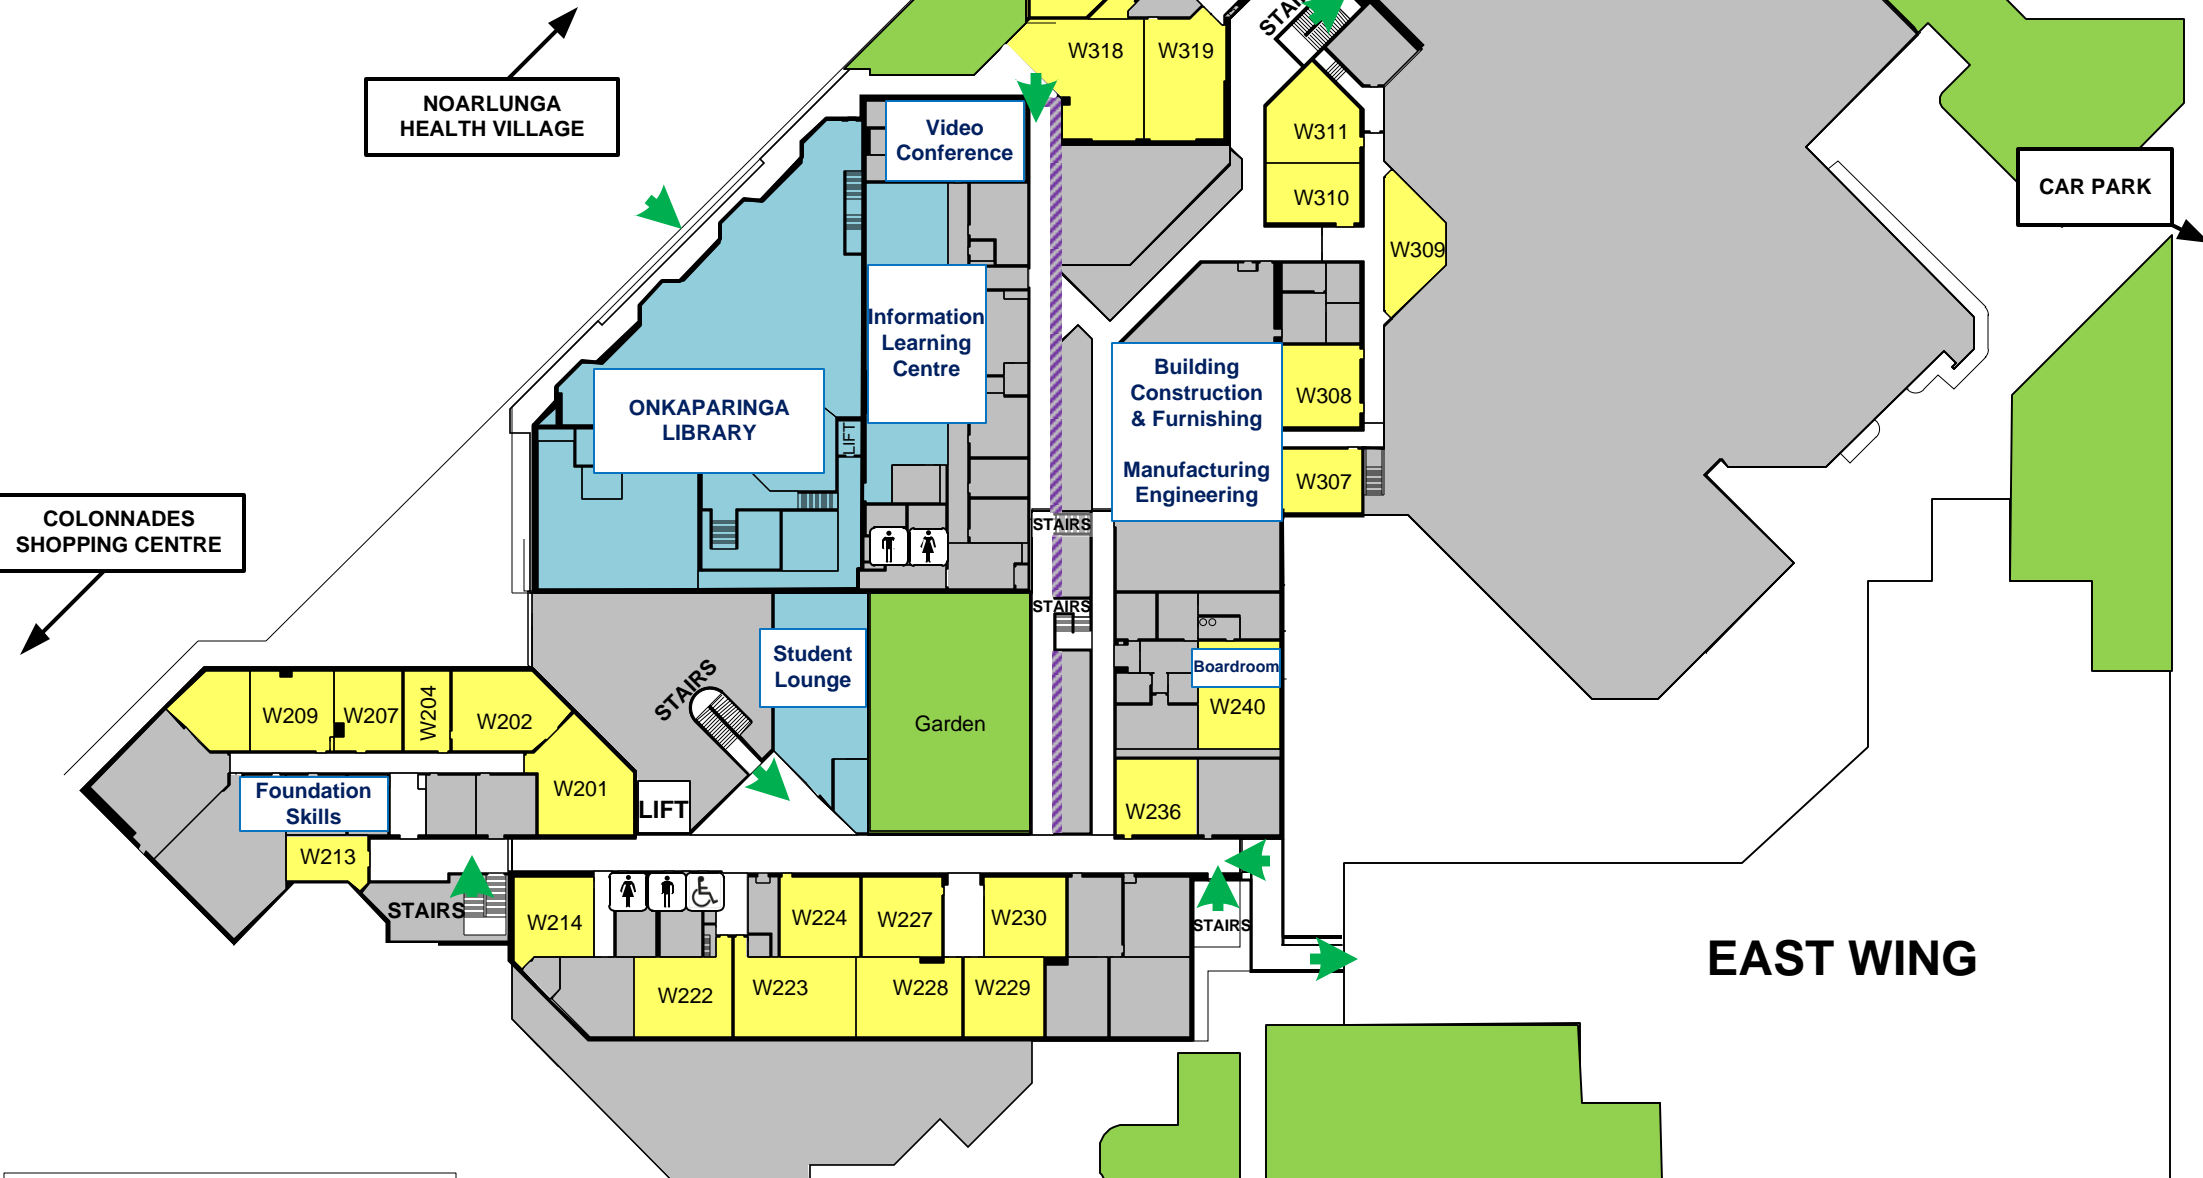

# NOARLUNGA CAMPUS

Ramsay Place  
Noarlunga Centre SA 5168

## Level 2 West

➔ Entry / Exit

♂ ♀ ♿ Toilets

Entry / Exit  
 Toilets

WEST WING

CAR PARK

**NOARLUNGA CAMPUS**

Ramsay Place  
Noarlunga Centre SA 5168

**Level 3 East**

Government of  
South Australia

WEST WING

EAST WING

Entry / Exit

Toilets

**WEST WING**