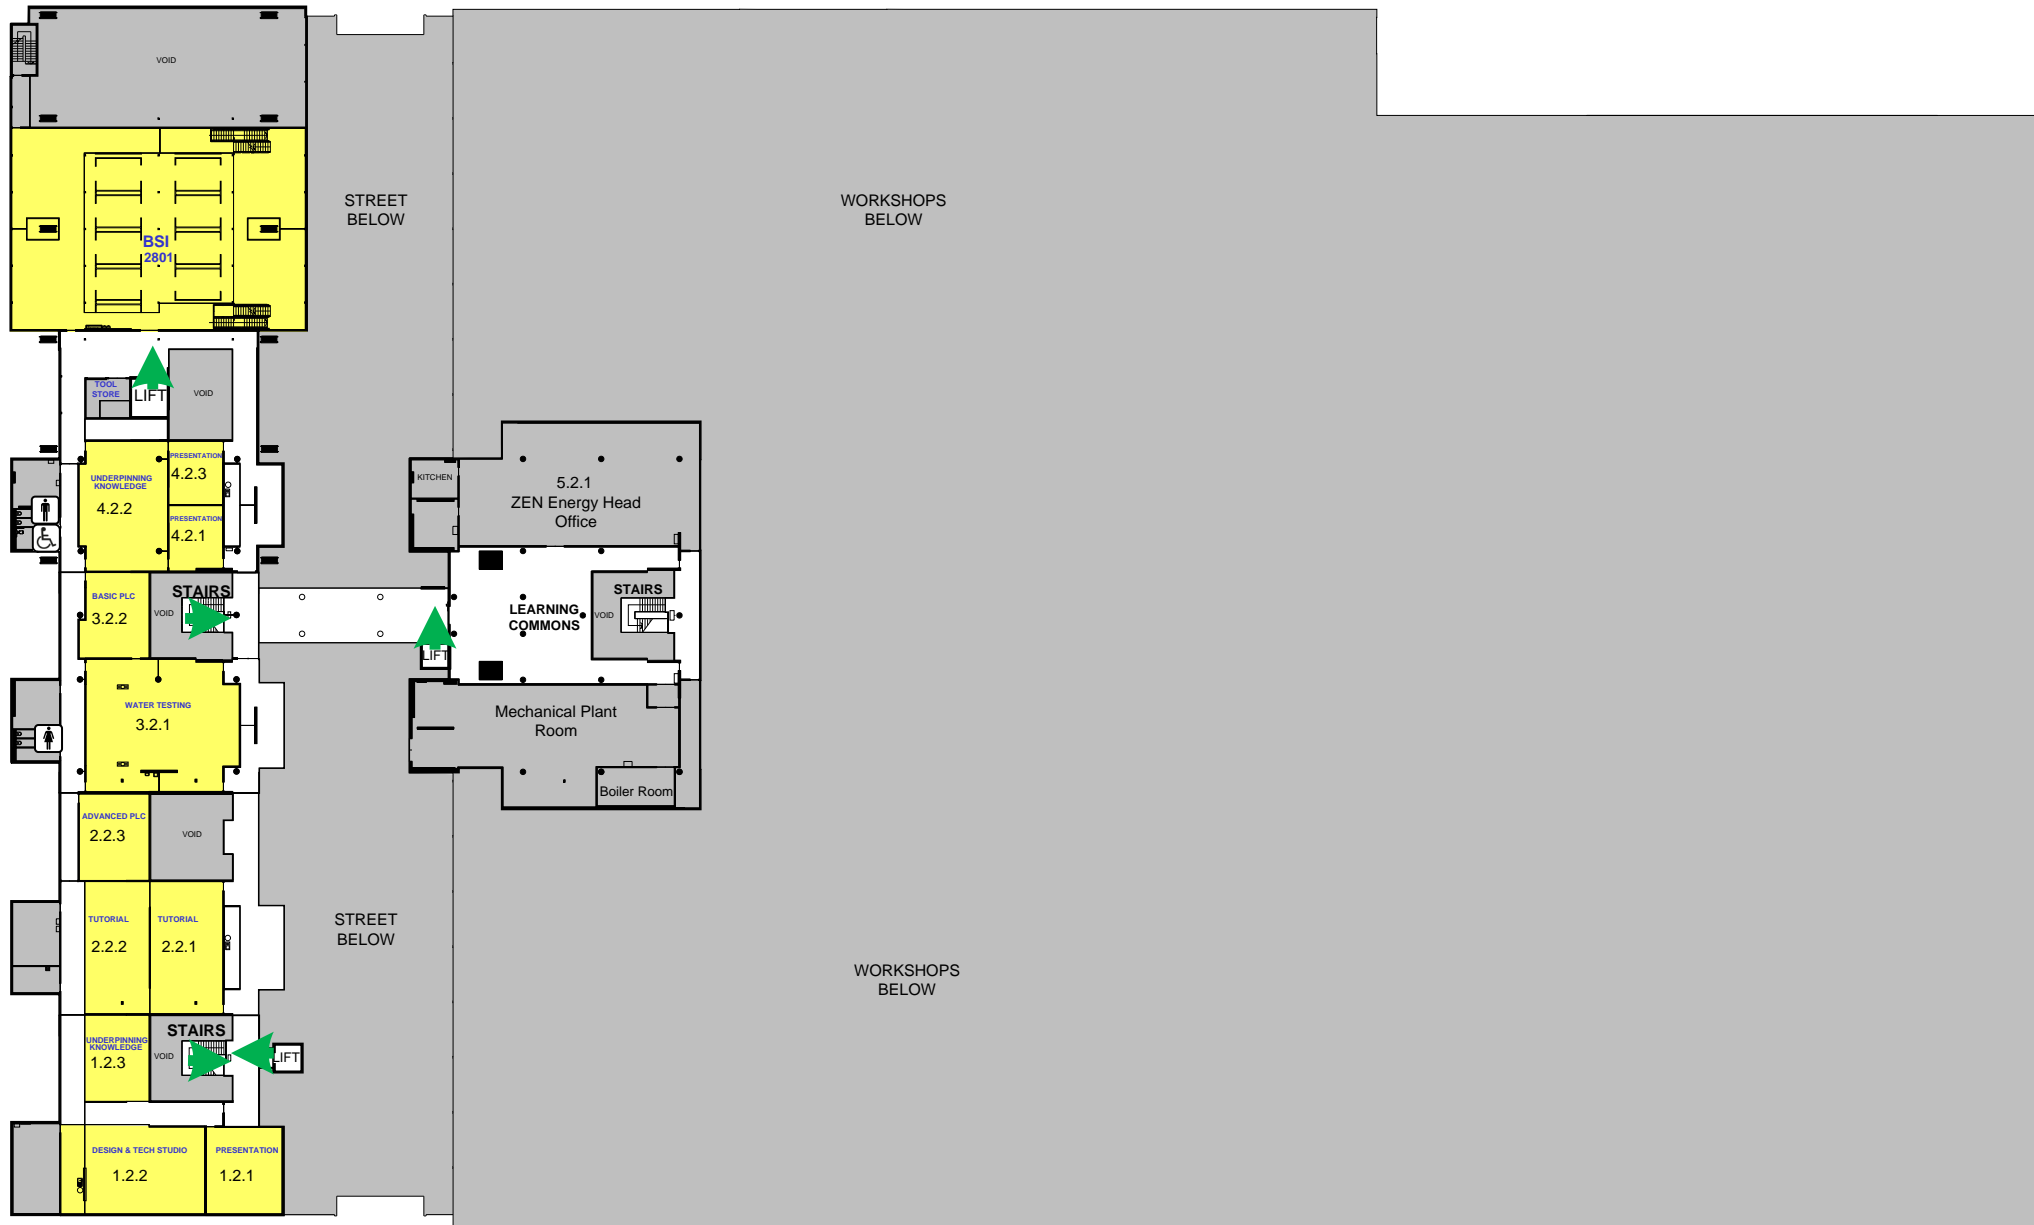

Toilets

TONSLEY CAMPUS

1284 South Road
Clovelly Park SA 5042

Level 2

Government of
South Australia

Entry / Exit

Toilets

TONSLEY CAMPUS

1284 South Road
Clovelly Park SA 5042

Level 3

Government of
South Australia

Entry / Exit

Toilets