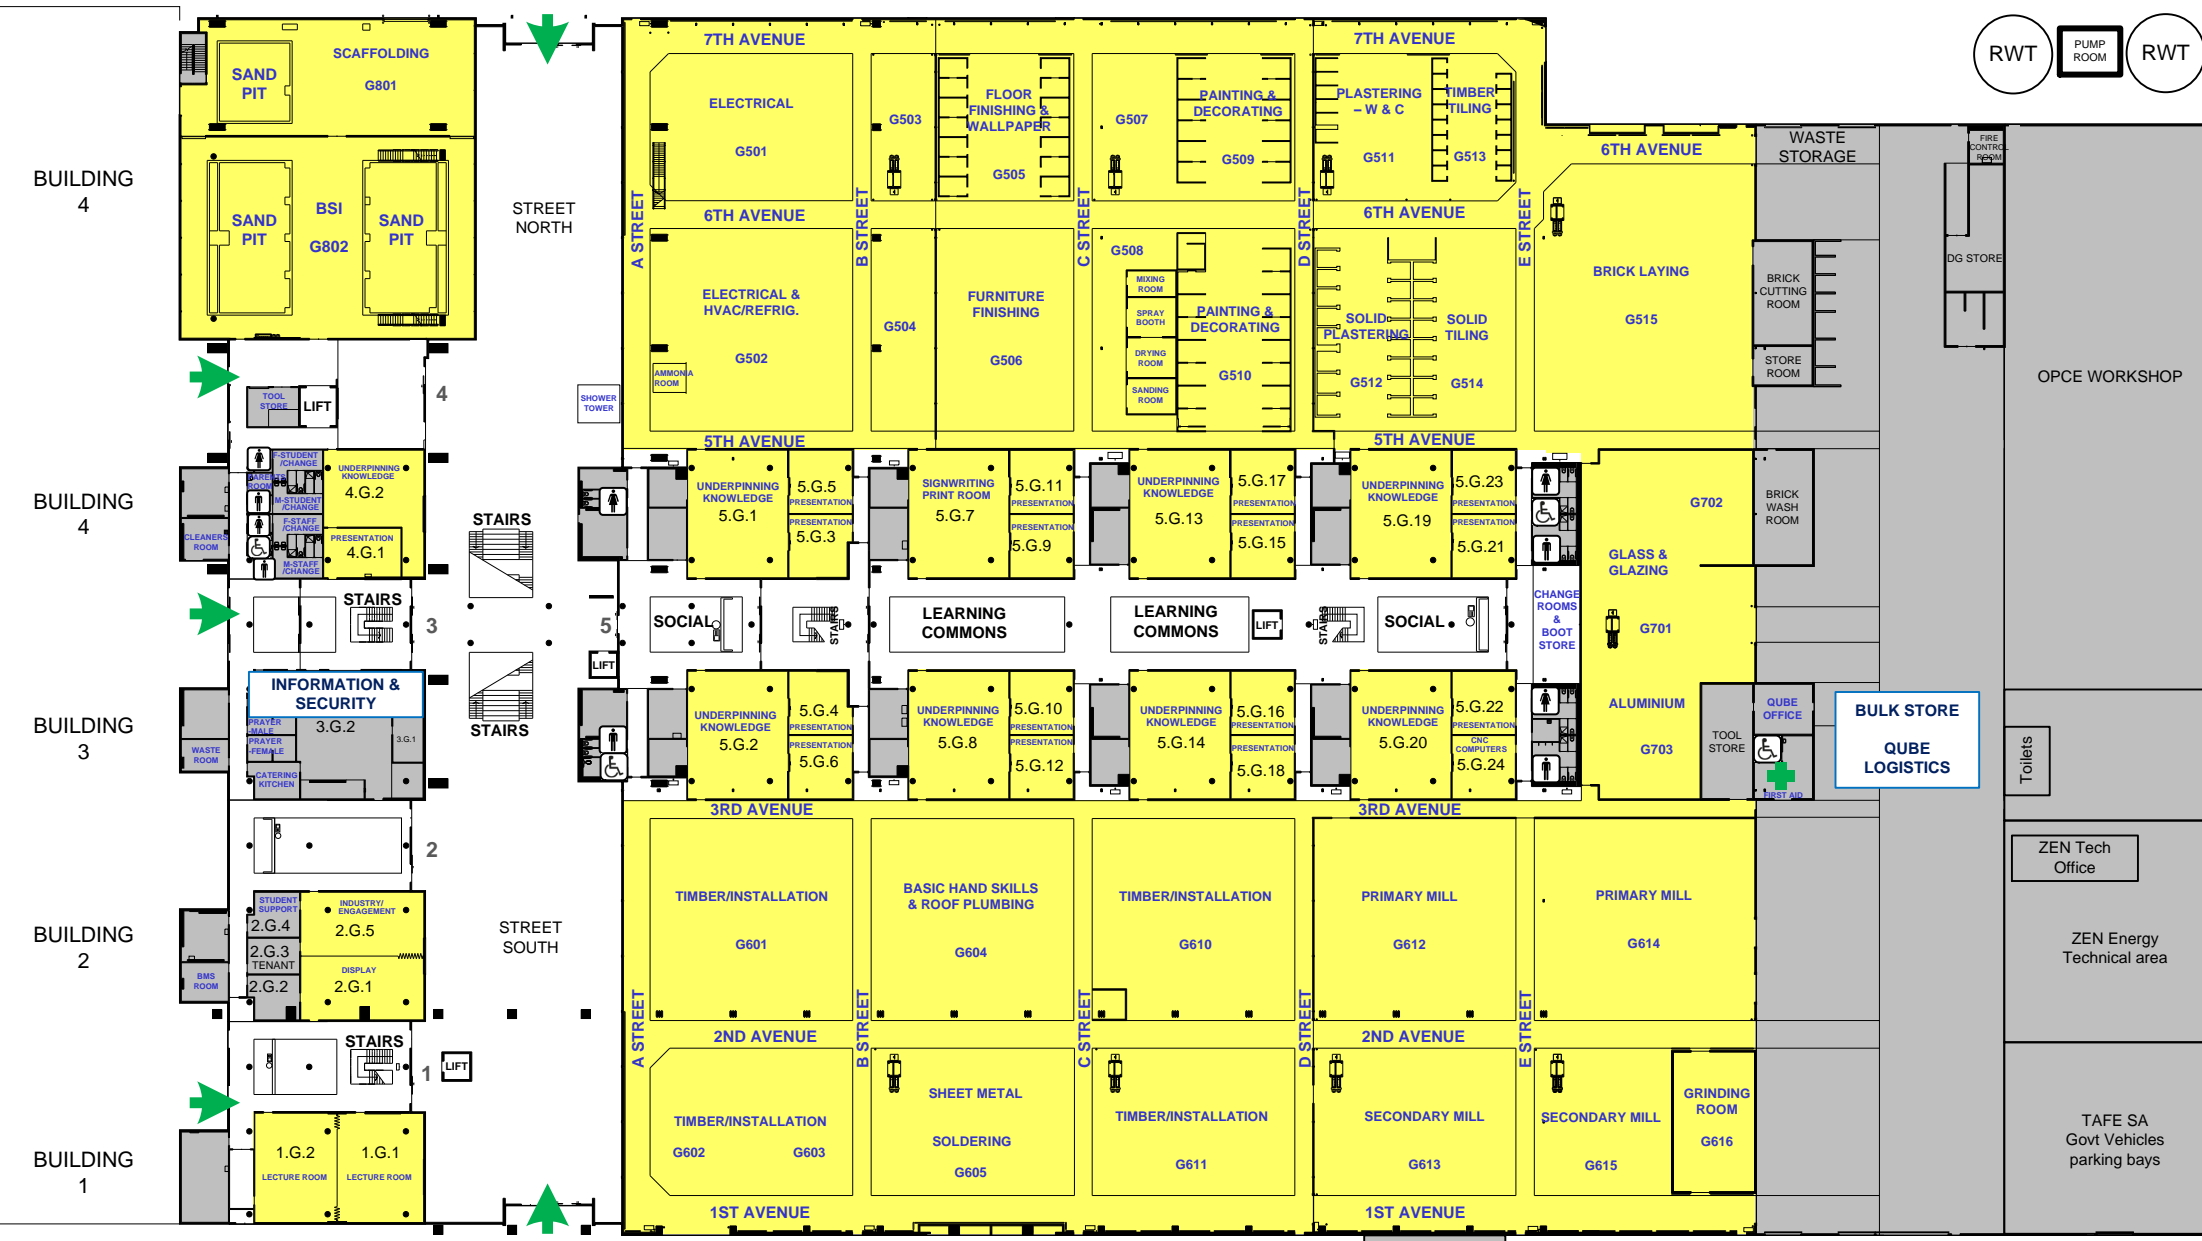

Entry / Exit
 Toilets

BUILDING 5

RWT
 PUMP ROOM
 RWT

DUST EXTRACTION ROOM

TONSLEY CAMPUS

1284 South Road
Clovelly Park SA 5042

Level 1

Entry / Exit

Toilets

TONSLEY CAMPUS

1284 South Road
Clovelly Park SA 5042

Level 2

Government of
South Australia

Entry / Exit

Toilets

TONSLEY CAMPUS

1284 South Road
Clovelly Park SA 5042

Level 3

Government of
South Australia

Entry / Exit

Toilets