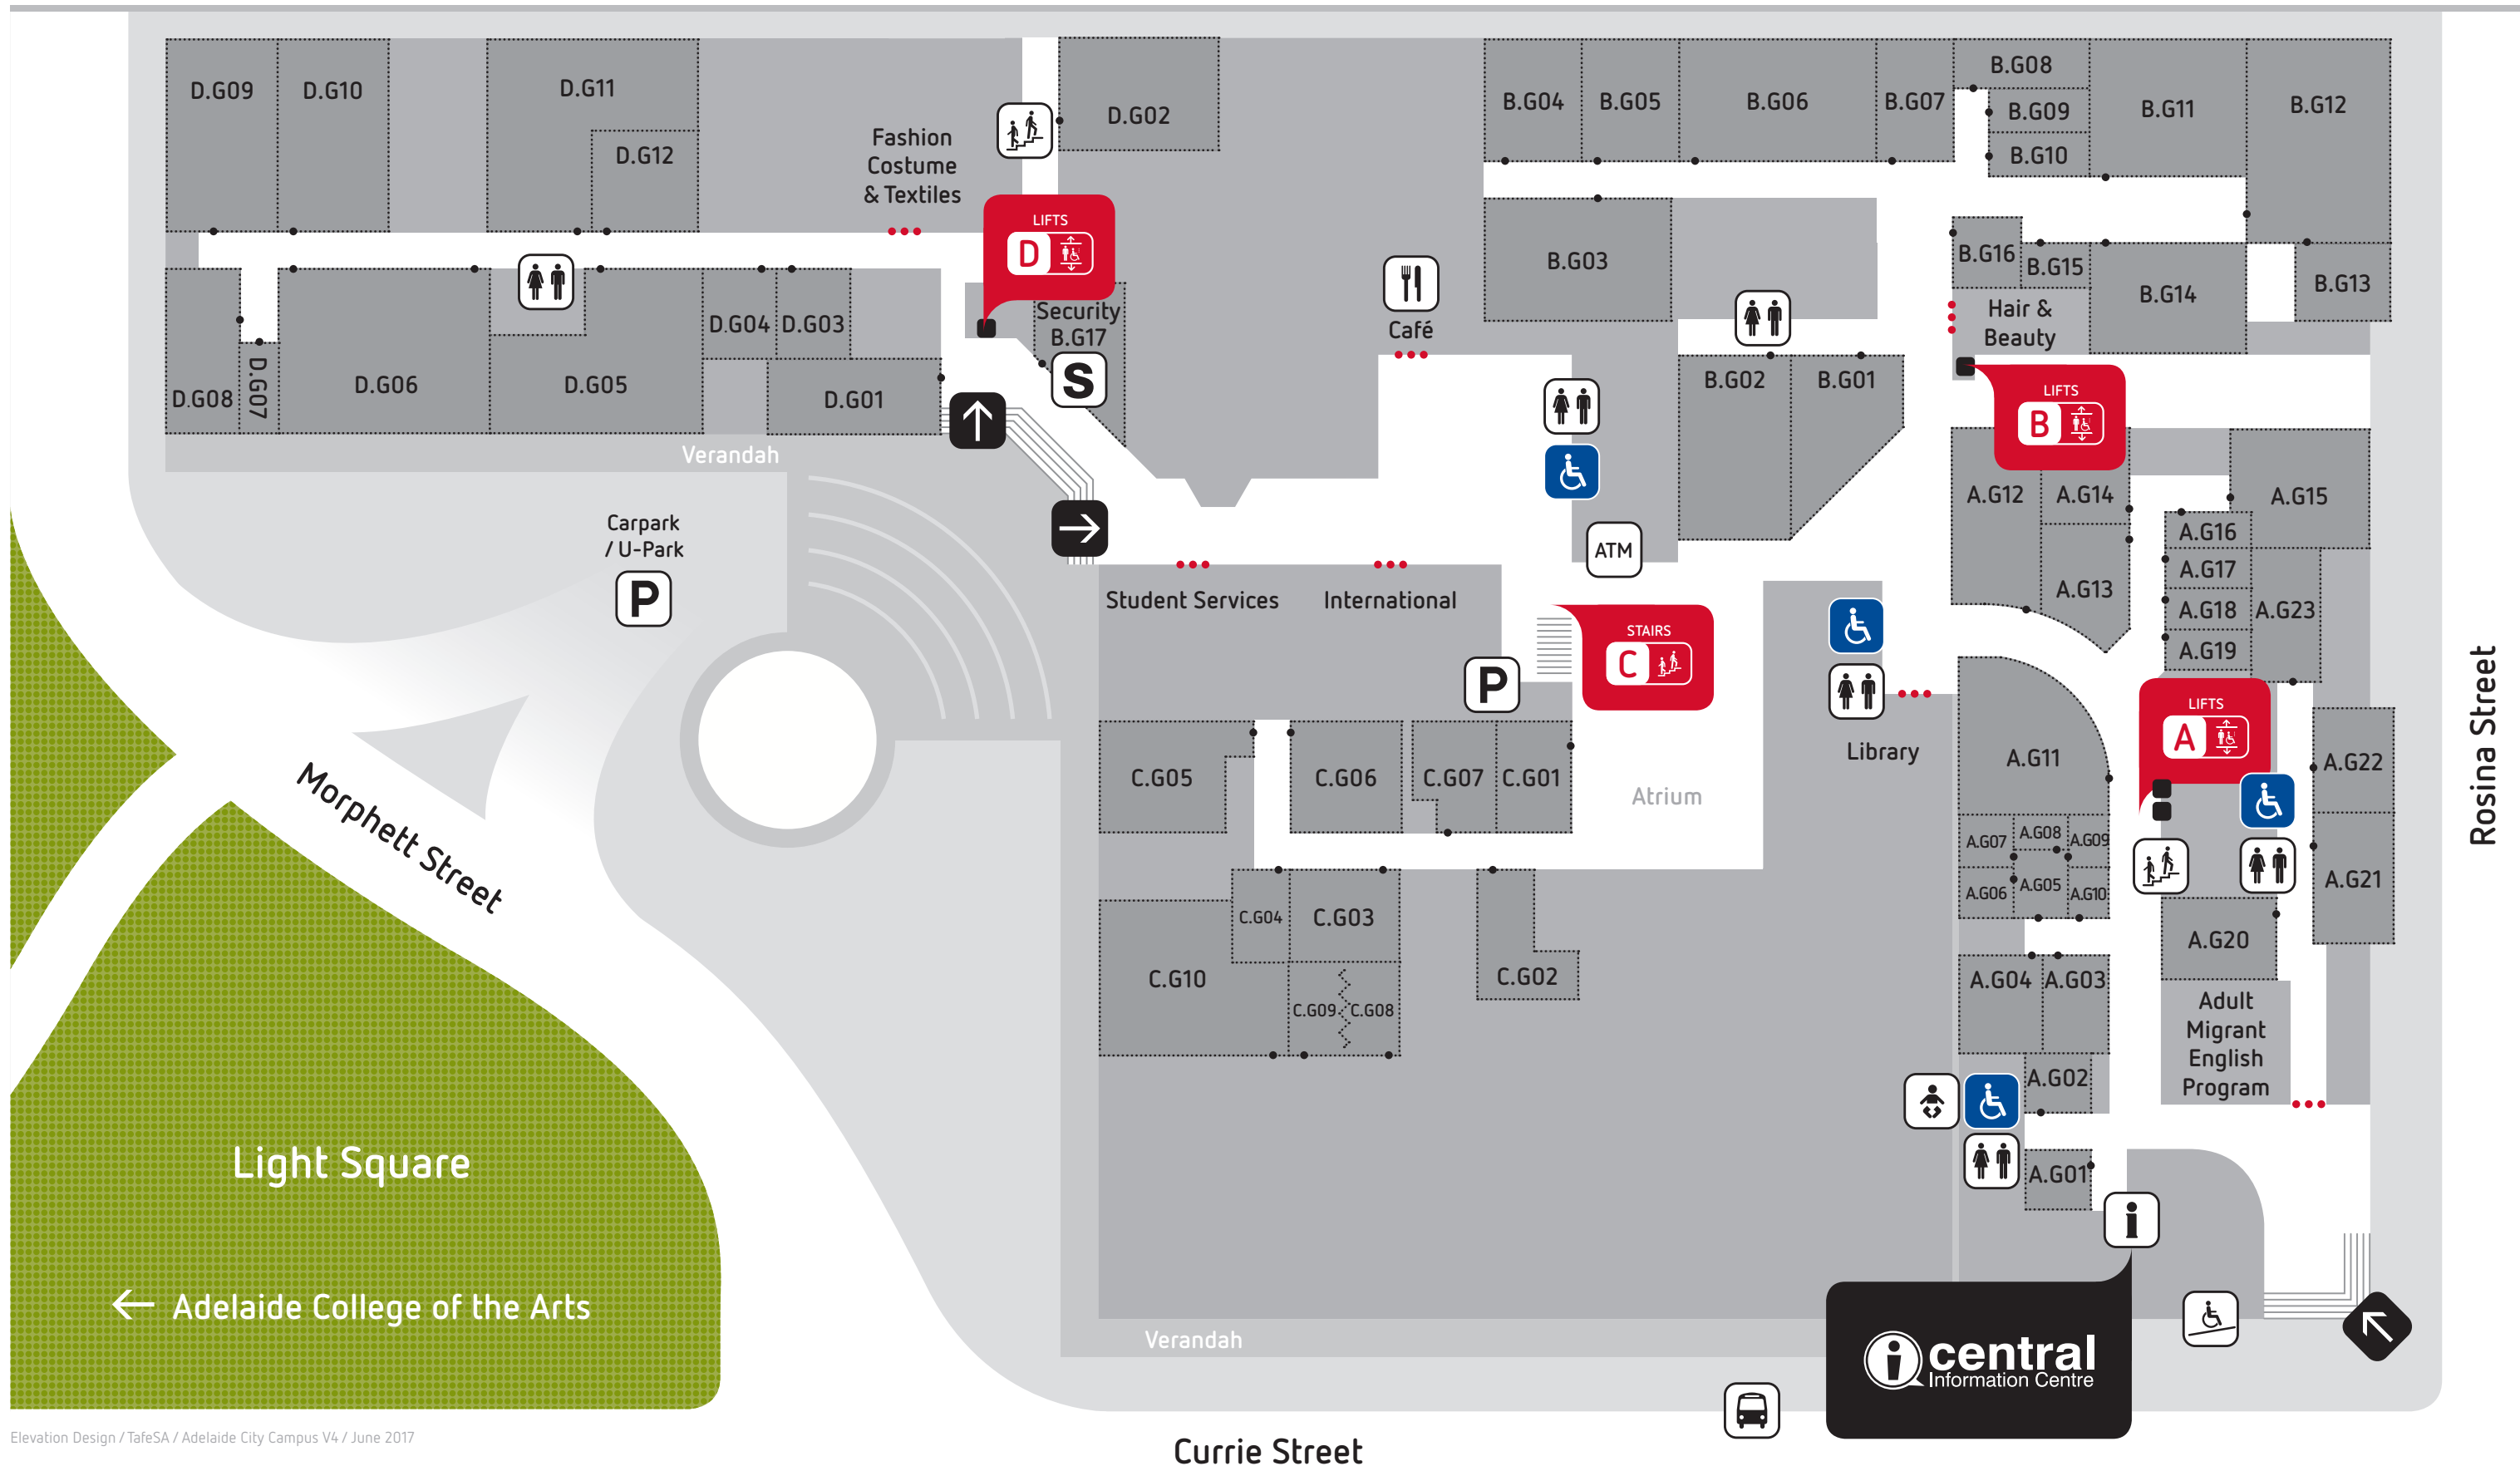

USE SECTOR B LIFTS Level

Café	G
Hair & Beauty	G
Lecture Theatre B.127	1
Multi-faith / Prayer	1
Security	G
B.B01 – B.B04	B
B.G01 – B.G16	G
B.101 – B.128	1

Sector C **↑↓**

USE SECTOR C STAIRS Level

Carpark / U-Park	B
Executive Suite	1
English Language Centre	1
Foundation Skills	1
International	G
Library	G
Student Services	G
C.G01 – C.G07	G
C.101 – C.123	1

♿ To access Sector C – Level 1, use Sector A, B or D lifts & follow the signs. To access Basement Carpark use Sector B lifts.

Sector D **↑↓**

USE SECTOR D LIFTS Level

Business, Justice & Information Technology	1
Community Services, Health & Lifestyle	2
Fashion, Costume & Textiles	G
D.B01 – D.B08	B
D.G01 – D.G12	G
D.101 – D.102	1
D.201 – D.214	2

Adelaide City Campus Level G - Street Level

- Information / iCentral
- Entry / Exit
- Security

- Lifts
- Stairs
- Room Entry / Primary Entry

- Toilets
- Accessible Toilet
- Baby Change

- Accessible Ramp
- Carpark / U-Park
- Bus Stop

- Café
- Automatic Teller Machine

Adelaide City Campus Level 1

- Lifts
- Toilets
- Stairs
- Accessible Toilet
- Room Entry / Primary Entry
- Baby Change
- First Aid
- Multi-faith

Adelaide City Campus Level 2