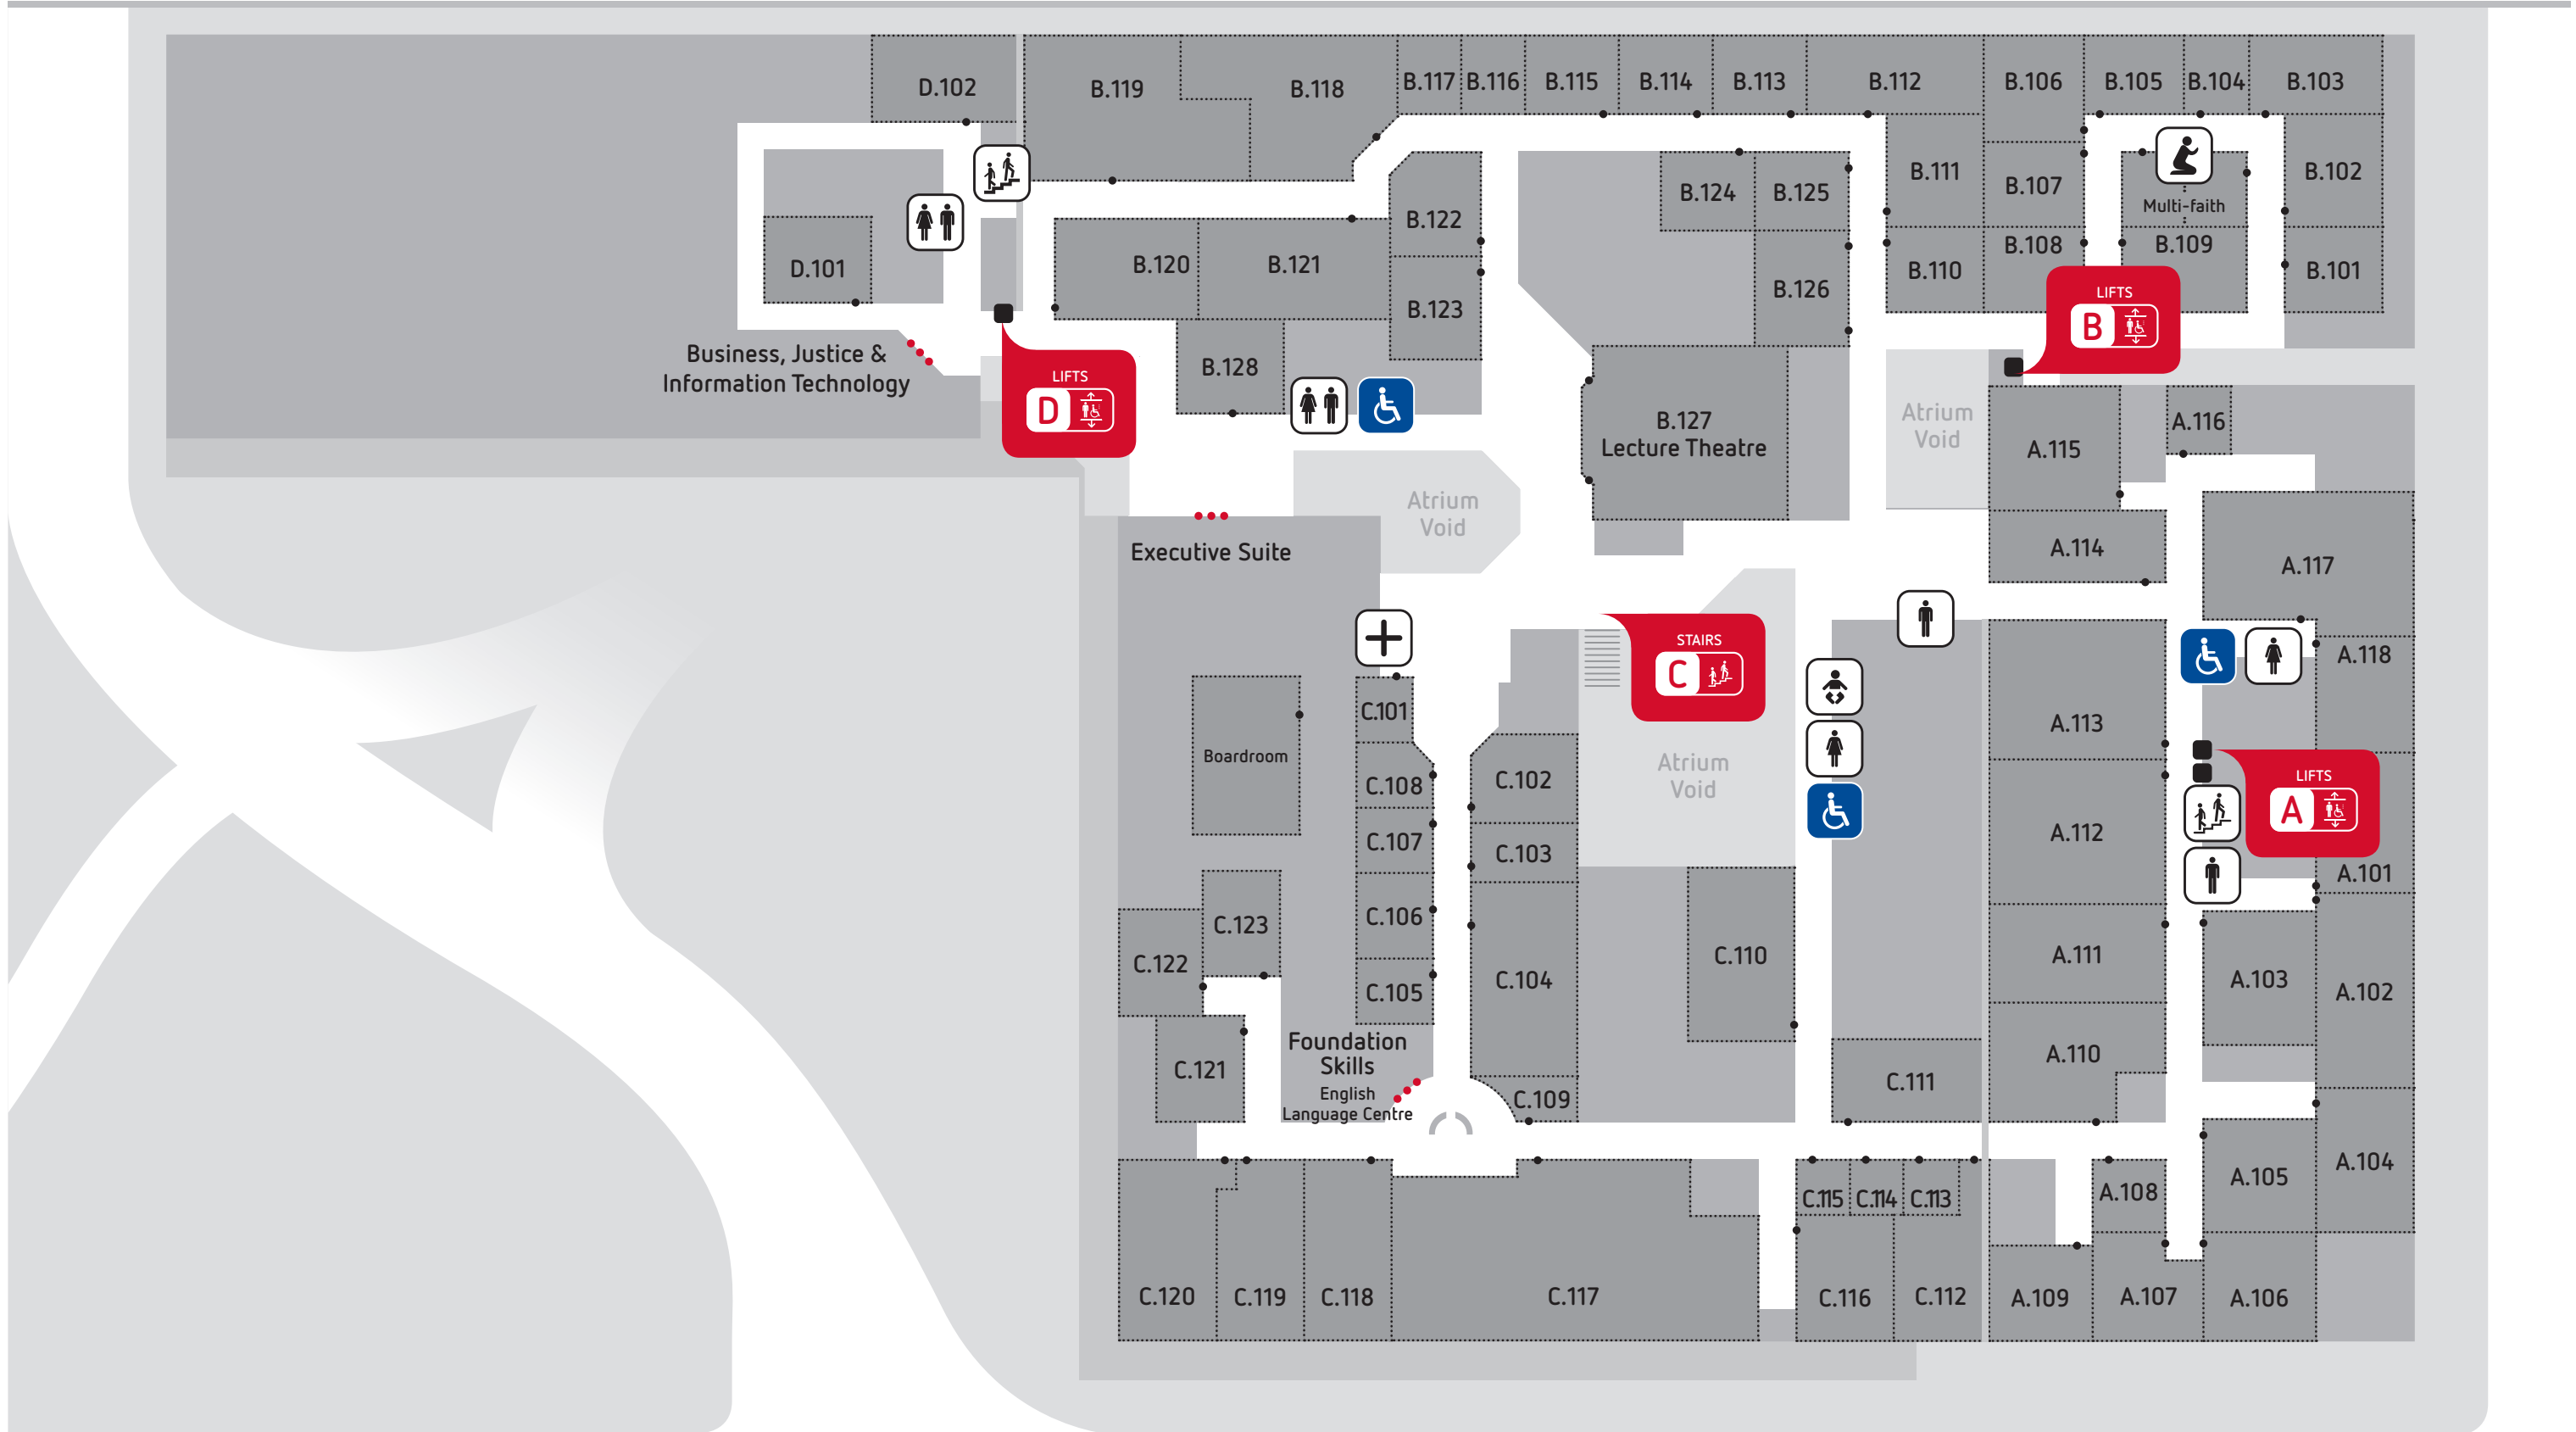

♿ To access Sector C – Level 1, use Sector A, B or D lifts & follow the signs. To access Basement Carpark use Sector B lifts.

Sector D **↑↓**

USE SECTOR D LIFTS Level

Business, Justice & Information Technology	1
Community Services, Health & Lifestyle	2
Fashion, Costume & Textiles	G
D.B01 – D.B08	B
D.G01 – D.G12	G
D.101 – D.102	1
D.201 – D.214	2

Adelaide City Campus Level G - Street Level

- Information / iCentral
- Entry / Exit
- Security

- Lifts
- Stairs
- Room Entry / Primary Entry

- Toilets
- Accessible Toilet
- Baby Change

- Accessible Ramp
- Carpark / U-Park
- Bus Stop

- Café
- Automatic Teller Machine

Adelaide City Campus Level 1

- Lifts
- Toilets
- Stairs
- Accessible Toilet
- Room Entry / Primary Entry
- Baby Change
- First Aid
- Multi-faith

Adelaide City Campus Level 2

Lifts

Stairs

Room Entry /
Primary Entry

Toilets

Accessible
Toilet

-  Lifts
-  Stairs
-  Room Entry / Primary Entry

-  Toilets
-  Accessible Toilet

Adelaide City Campus Level 4