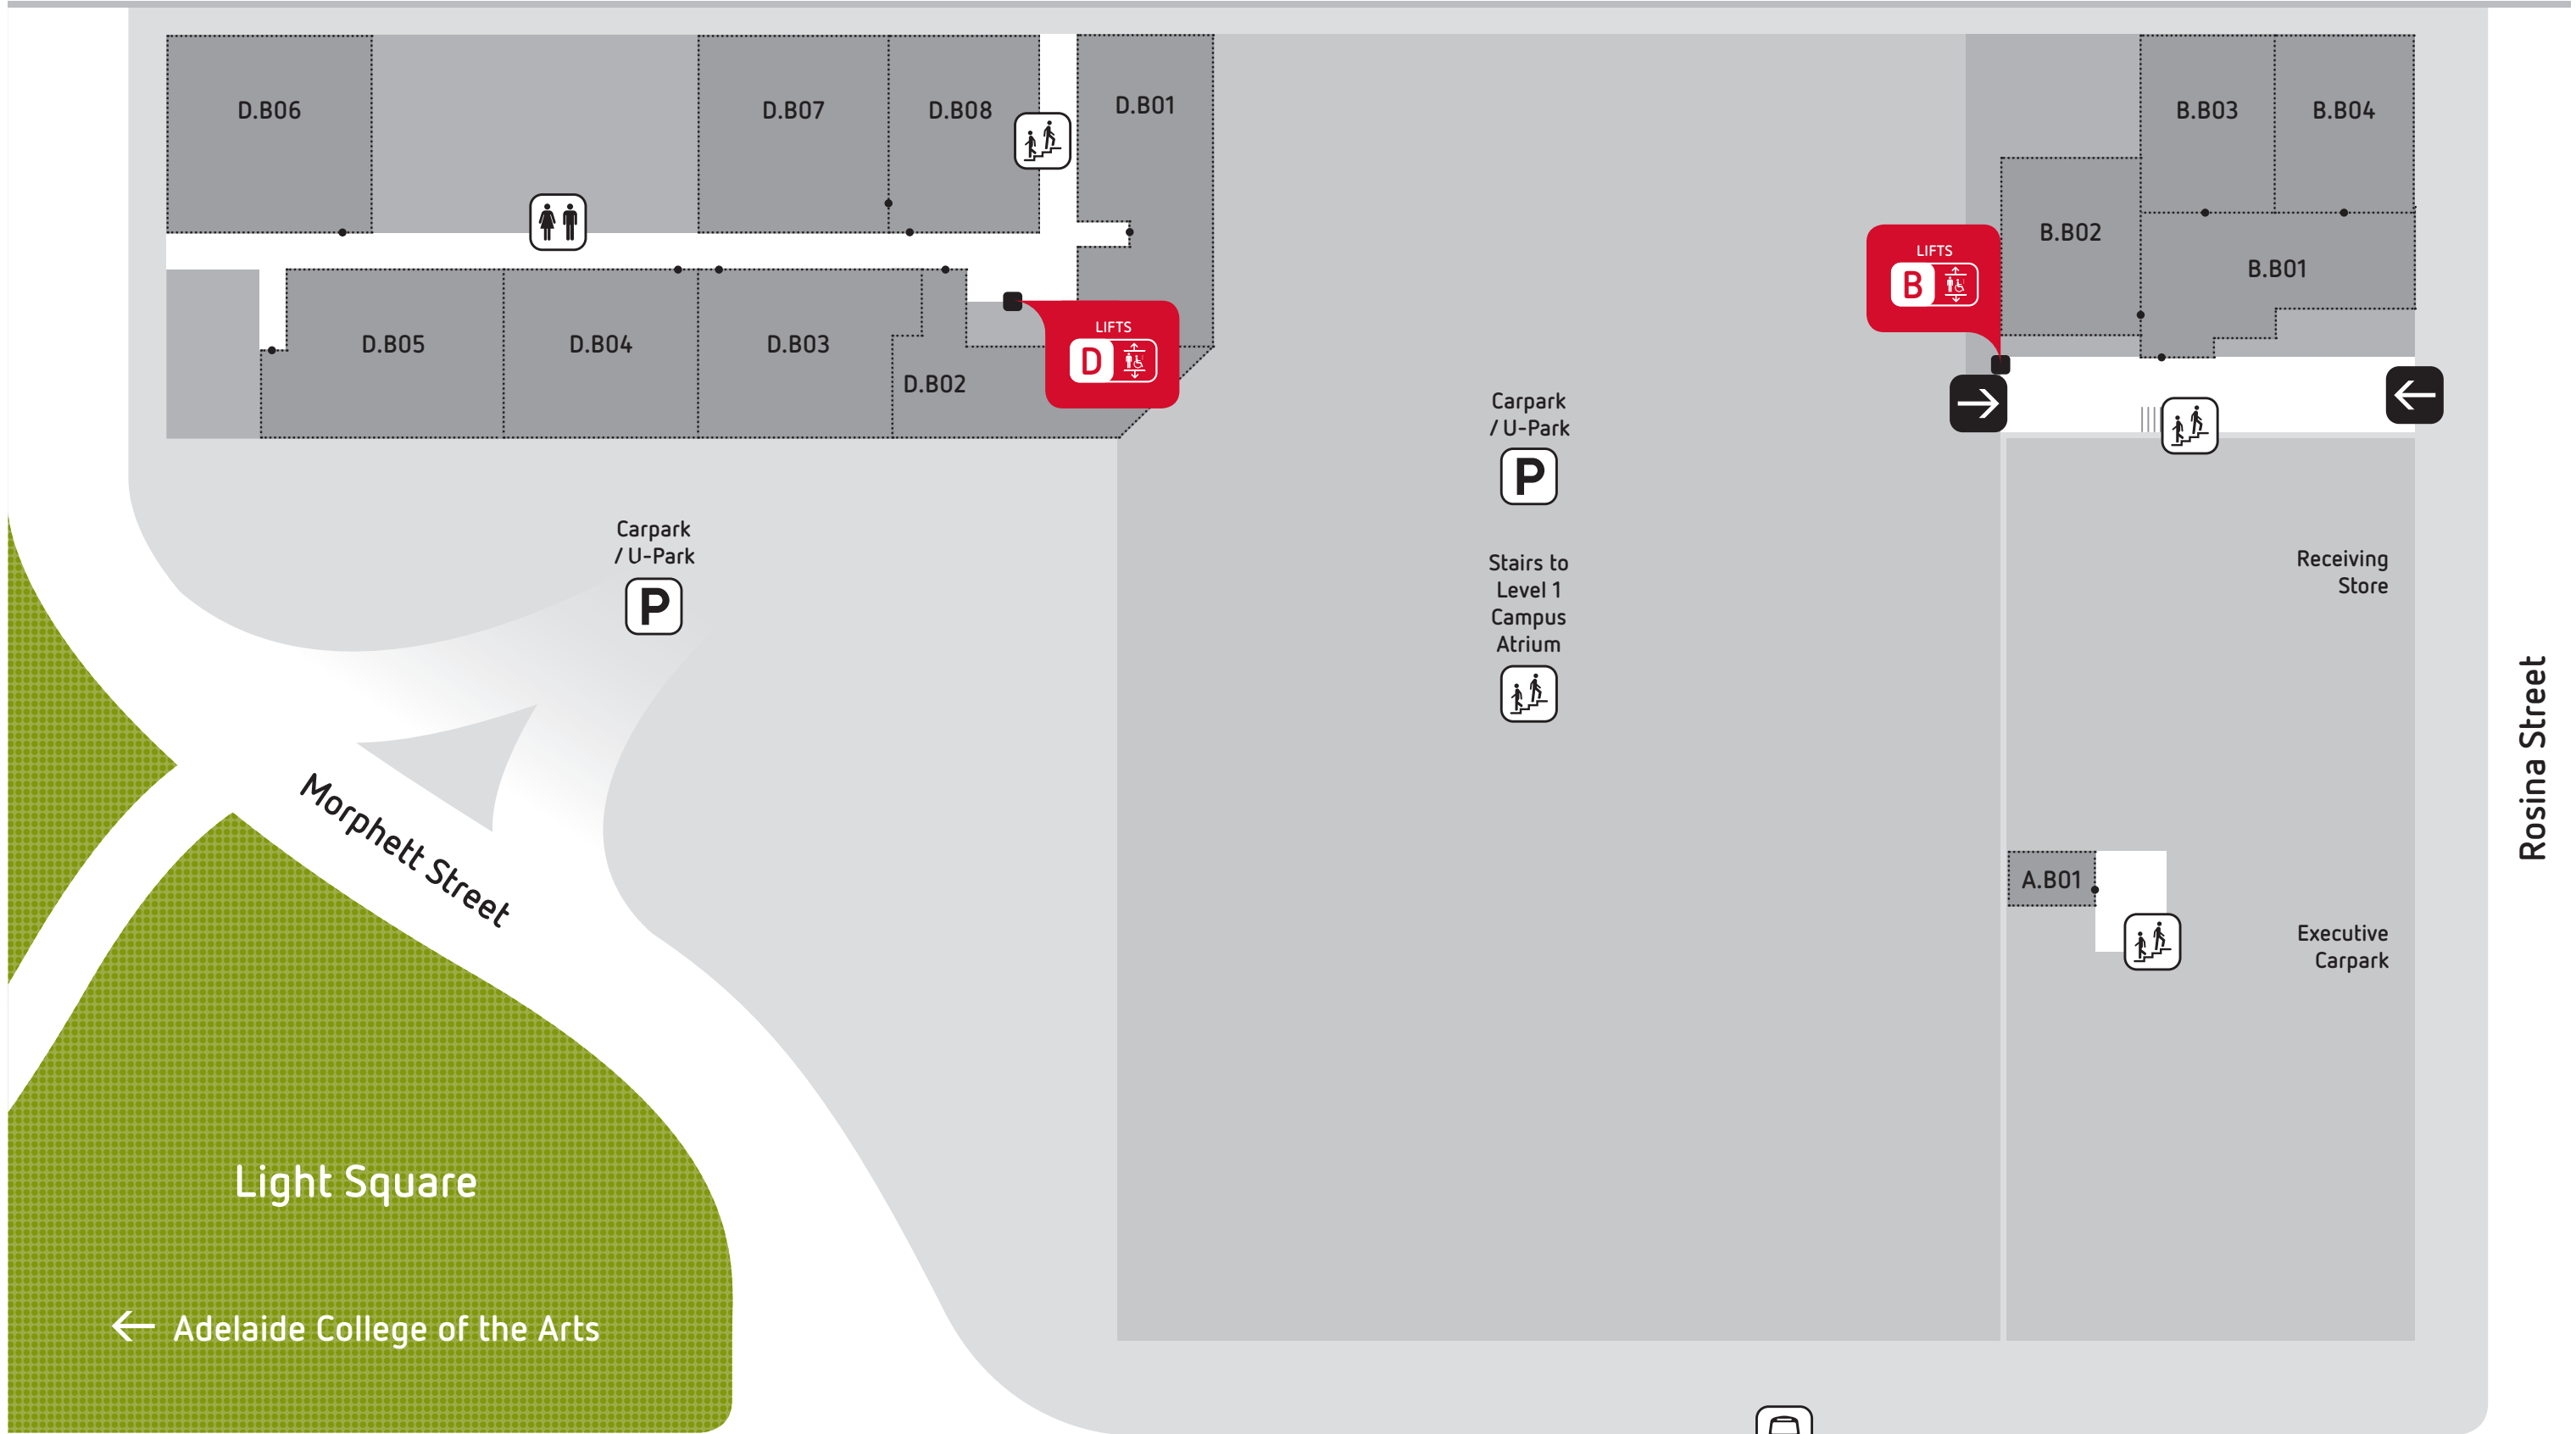

USE SECTOR B LIFTS Level

Café	G
Hair & Beauty	G
Lecture Theatre B.127	1
Multi-faith / Prayer	1
Security	G
B.B01 – B.B04	B
B.G01 – B.G16	G
B.101 – B.128	1

Sector C **↑↓**

USE SECTOR C STAIRS Level

Carpark / U-Park	B
Executive Suite	1
English Language Centre	1
Foundation Skills	1
International	G
Library	G
Student Services	G
C.G01 – C.G07	G
C.101 – C.123	1

♿ To access Sector C – Level 1, use Sector A, B or D lifts & follow the signs. To access Basement Carpark use Sector B lifts.

Sector D **↑↓**

USE SECTOR D LIFTS Level

Business, Justice & Information Technology	1
Community Services, Health & Lifestyle	2
Fashion, Costume & Textiles	G
D.B01 – D.B08	B
D.G01 – D.G12	G
D.101 – D.102	1
D.201 – D.214	2

Adelaide City Campus Basement

Lifts

Toilets

Stairs

Entry / Exit

Room Entry /
Primary Entry

Carpark
/ U-Park

Bus Stop

Adelaide City Campus Level G - Street Level

- Information / iCentral
- Entry / Exit
- Security

- Lifts
- Stairs
- Room Entry / Primary Entry

- Toilets
- Accessible Toilet
- Baby Change

- Accessible Ramp
- Carpark / U-Park
- Bus Stop