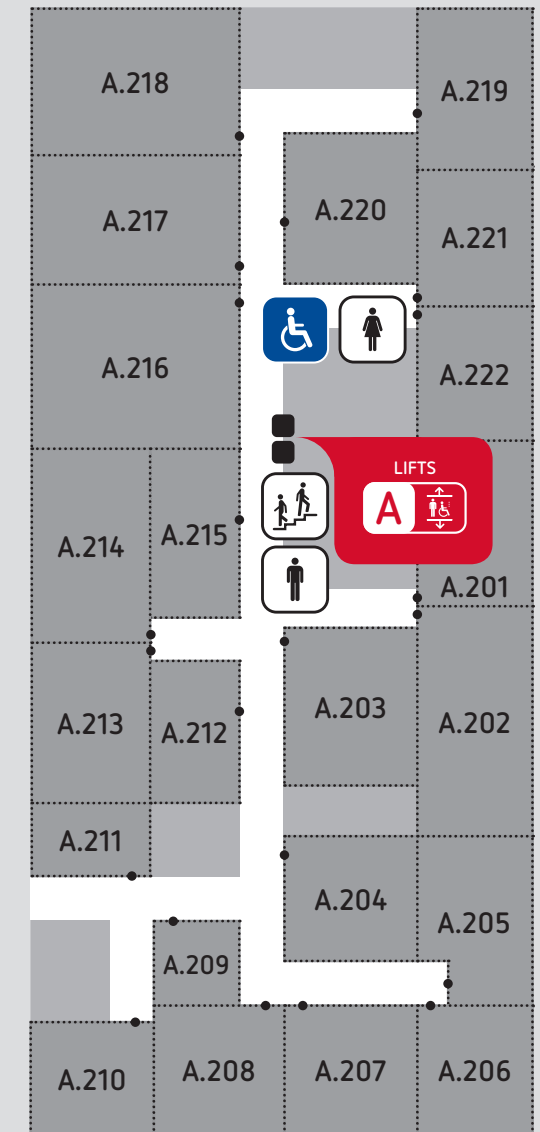

Sector A **↑↓**

USE SECTOR A LIFTS Level

Adult Migrant English Program	G
Information	G
Lecture Theatre A.317	3
A.B01	B
A.G01 – A.G23	G
A.101 – A.118	1
A.201 – A.222	2
A.301 – A.323	3
A.401 – A.406	4

Sector B **↑↓**

USE SECTOR B LIFTS Level

Café	G
Hair & Beauty	G
Lecture Theatre B.127	1
Multi-faith / Prayer	1
Security	G
B.B01 – B.B04	B
B.G01 – B.G16	G
B.101 – B.128	1

Sector C **↑↓**

USE SECTOR C STAIRS Level

Carpark / U-Park	B
Executive Suite	1
English Language Centre	1
Foundation Skills	1
International	G
Library	G
Student Services	G
C.G01 – C.G07	G
C.101 – C.123	1

Lifts

Stairs

Room Entry /
Primary Entry

Toilets

Accessible
Toilet

-  Lifts
-  Stairs
-  Room Entry / Primary Entry

-  Toilets
-  Accessible Toilet

Adelaide City Campus Level 4

Lifts

Stairs

Room Entry / Primary Entry

Toilets

Accessible Toilet