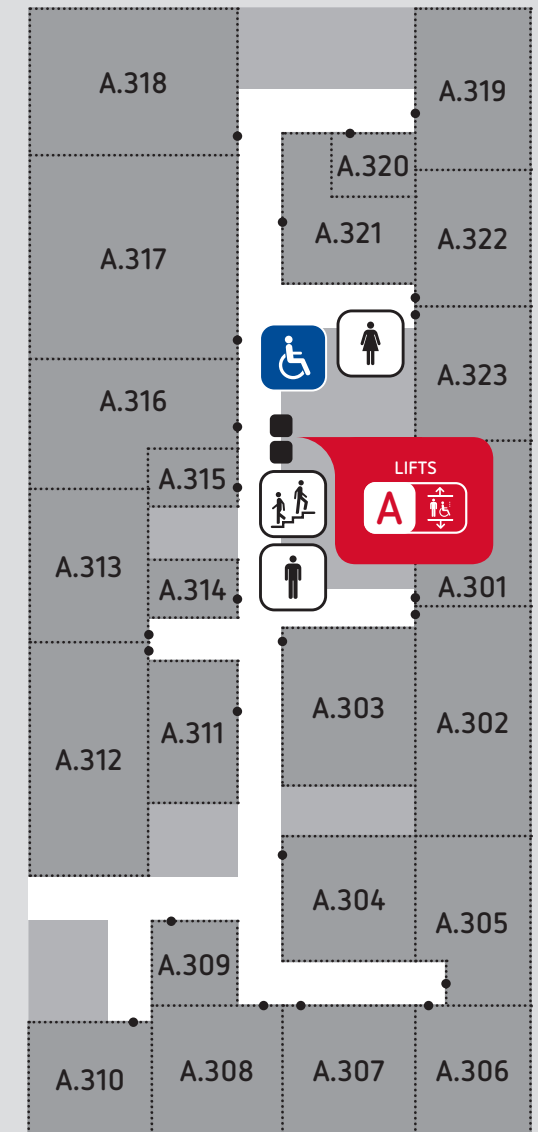

Sector A **↑↓**

USE SECTOR A LIFTS Level

Adult Migrant English Program	G
Information	G
Lecture Theatre A.317	3
A.B01	B
A.G01 – A.G23	G
A.101 – A.118	1
A.201 – A.222	2
A.301 – A.323	3
A.401 – A.406	4

Sector B **↑↓**

USE SECTOR B LIFTS Level

Café	G
Hair & Beauty	G
Lecture Theatre B.127	1
Multi-faith / Prayer	1
Security	G
B.B01 – B.B04	B
B.G01 – B.G16	G
B.101 – B.128	1

Sector C **↑↓**

USE SECTOR C STAIRS Level

Carpark / U-Park	B
Executive Suite	1
English Language Centre	1
Foundation Skills	1
International	G
Library	G
Student Services	G
C.G01 – C.G07	G
C.101 – C.123	1

Lifts

Stairs

Room Entry /
Primary Entry

Toilets

Accessible
Toilet

-  Lifts
-  Stairs
-  Room Entry / Primary Entry

-  Toilets
-  Accessible Toilet

Adelaide City Campus Level 4

Lifts

Stairs

Room Entry / Primary Entry

Toilets

Accessible Toilet