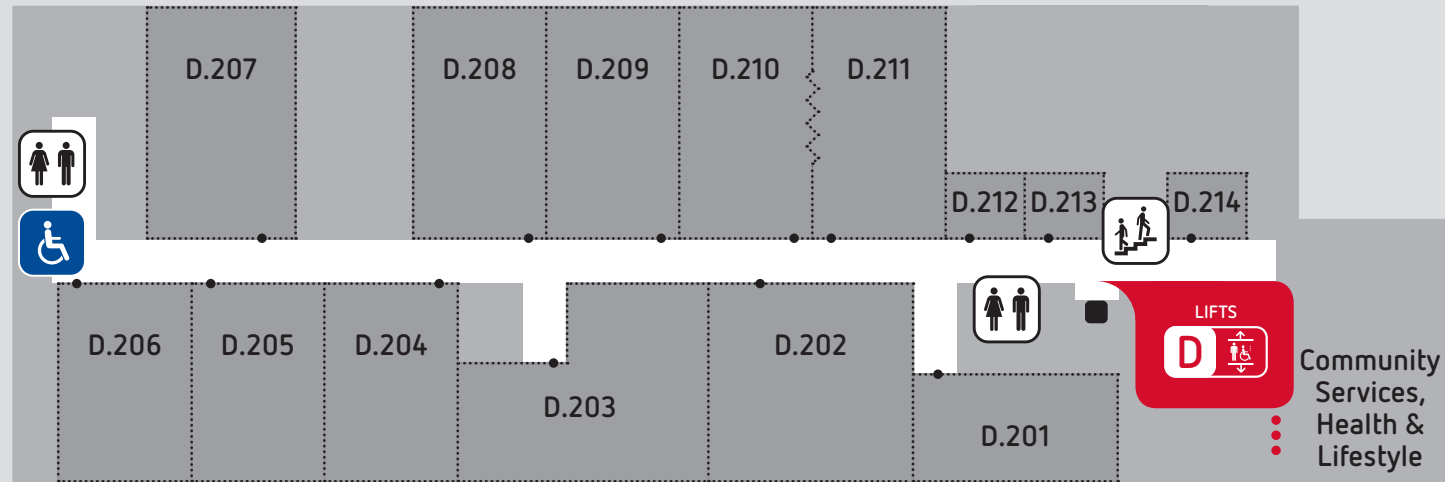

Adelaide City Campus Level G - Street Level

- Information / iCentral
- Entry / Exit
- Security

- Lifts
- Stairs
- Room Entry / Primary Entry

- Toilets
- Accessible Toilet
- Baby Change

- Accessible Ramp
- Carpark / U-Park
- Bus Stop

- Café
- Automatic Teller Machine

Adelaide City Campus Level 1

- Lifts
- Toilets
- Stairs
- Accessible Toilet
- Room Entry / Primary Entry
- Baby Change
- First Aid
- Multi-faith

Adelaide City Campus Level 2

Lifts

Stairs

Room Entry /
Primary Entry

Toilets

Accessible
Toilet

-  Lifts
-  Stairs
-  Room Entry / Primary Entry

-  Toilets
-  Accessible Toilet

Adelaide City Campus Level 4

Lifts

Stairs

Room Entry / Primary Entry

Toilets

Accessible Toilet