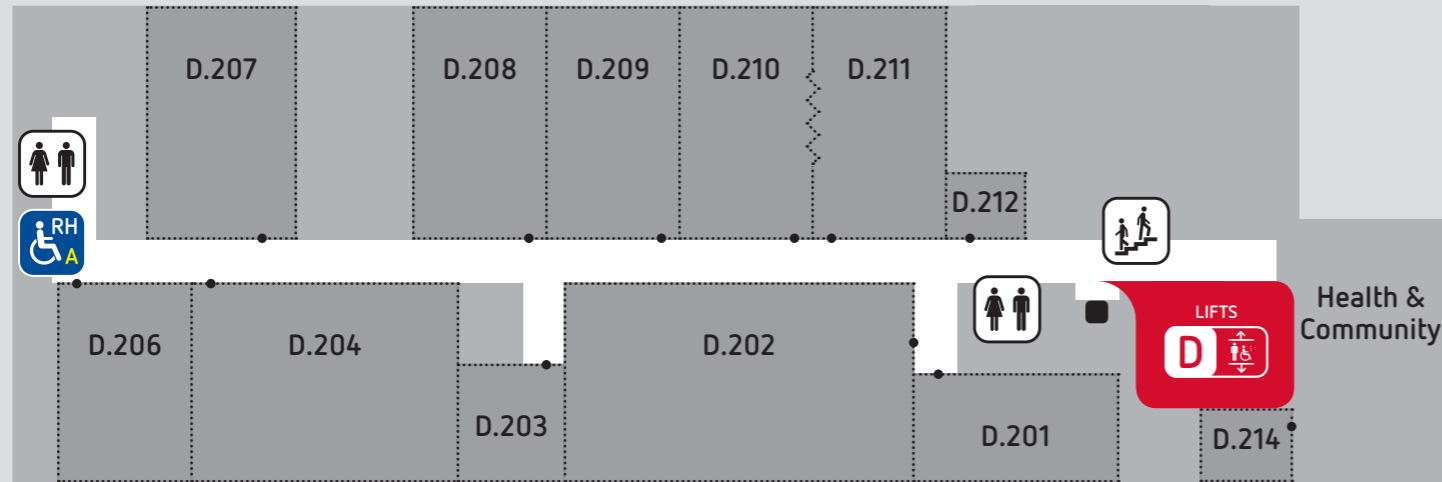

Adelaide City Campus Level G - Street Level

- Student Hub
- Entry / Exit
- Security

- Lifts
- Stairs
- Room Entry / Primary Entry

- Toilets
- Accessible Toilet
- Accessible Toilet Auto Door

- Accessible Ramp
- Baby Change
- Café

- Carpark / U-Park
- Bus Stop

Adelaide City Campus Level 1

Lifts

Toilets

Baby Change

Stairs

Accessible Toilet

First Aid

Room Entry / Primary Entry

Accessible Toilet Auto Door

Multi-faith

Adelaide City Campus Level 2

- Lifts
- Stairs
- Room Entry / Primary Entry

- Toilets
- Accessible Toilet
- Accessible Toilet Auto Door

Adelaide City Campus Level 3

-  Lifts
-  Stairs
-  Room Entry / Primary Entry

-  Toilets
-  Accessible Toilet
-  Accessible Toilet Auto Door

Adelaide City Campus Level 4

-  Lifts
-  Stairs
-  Room Entry / Primary Entry

-  Toilets
-  Accessible Toilet
-  Accessible Toilet Auto Door