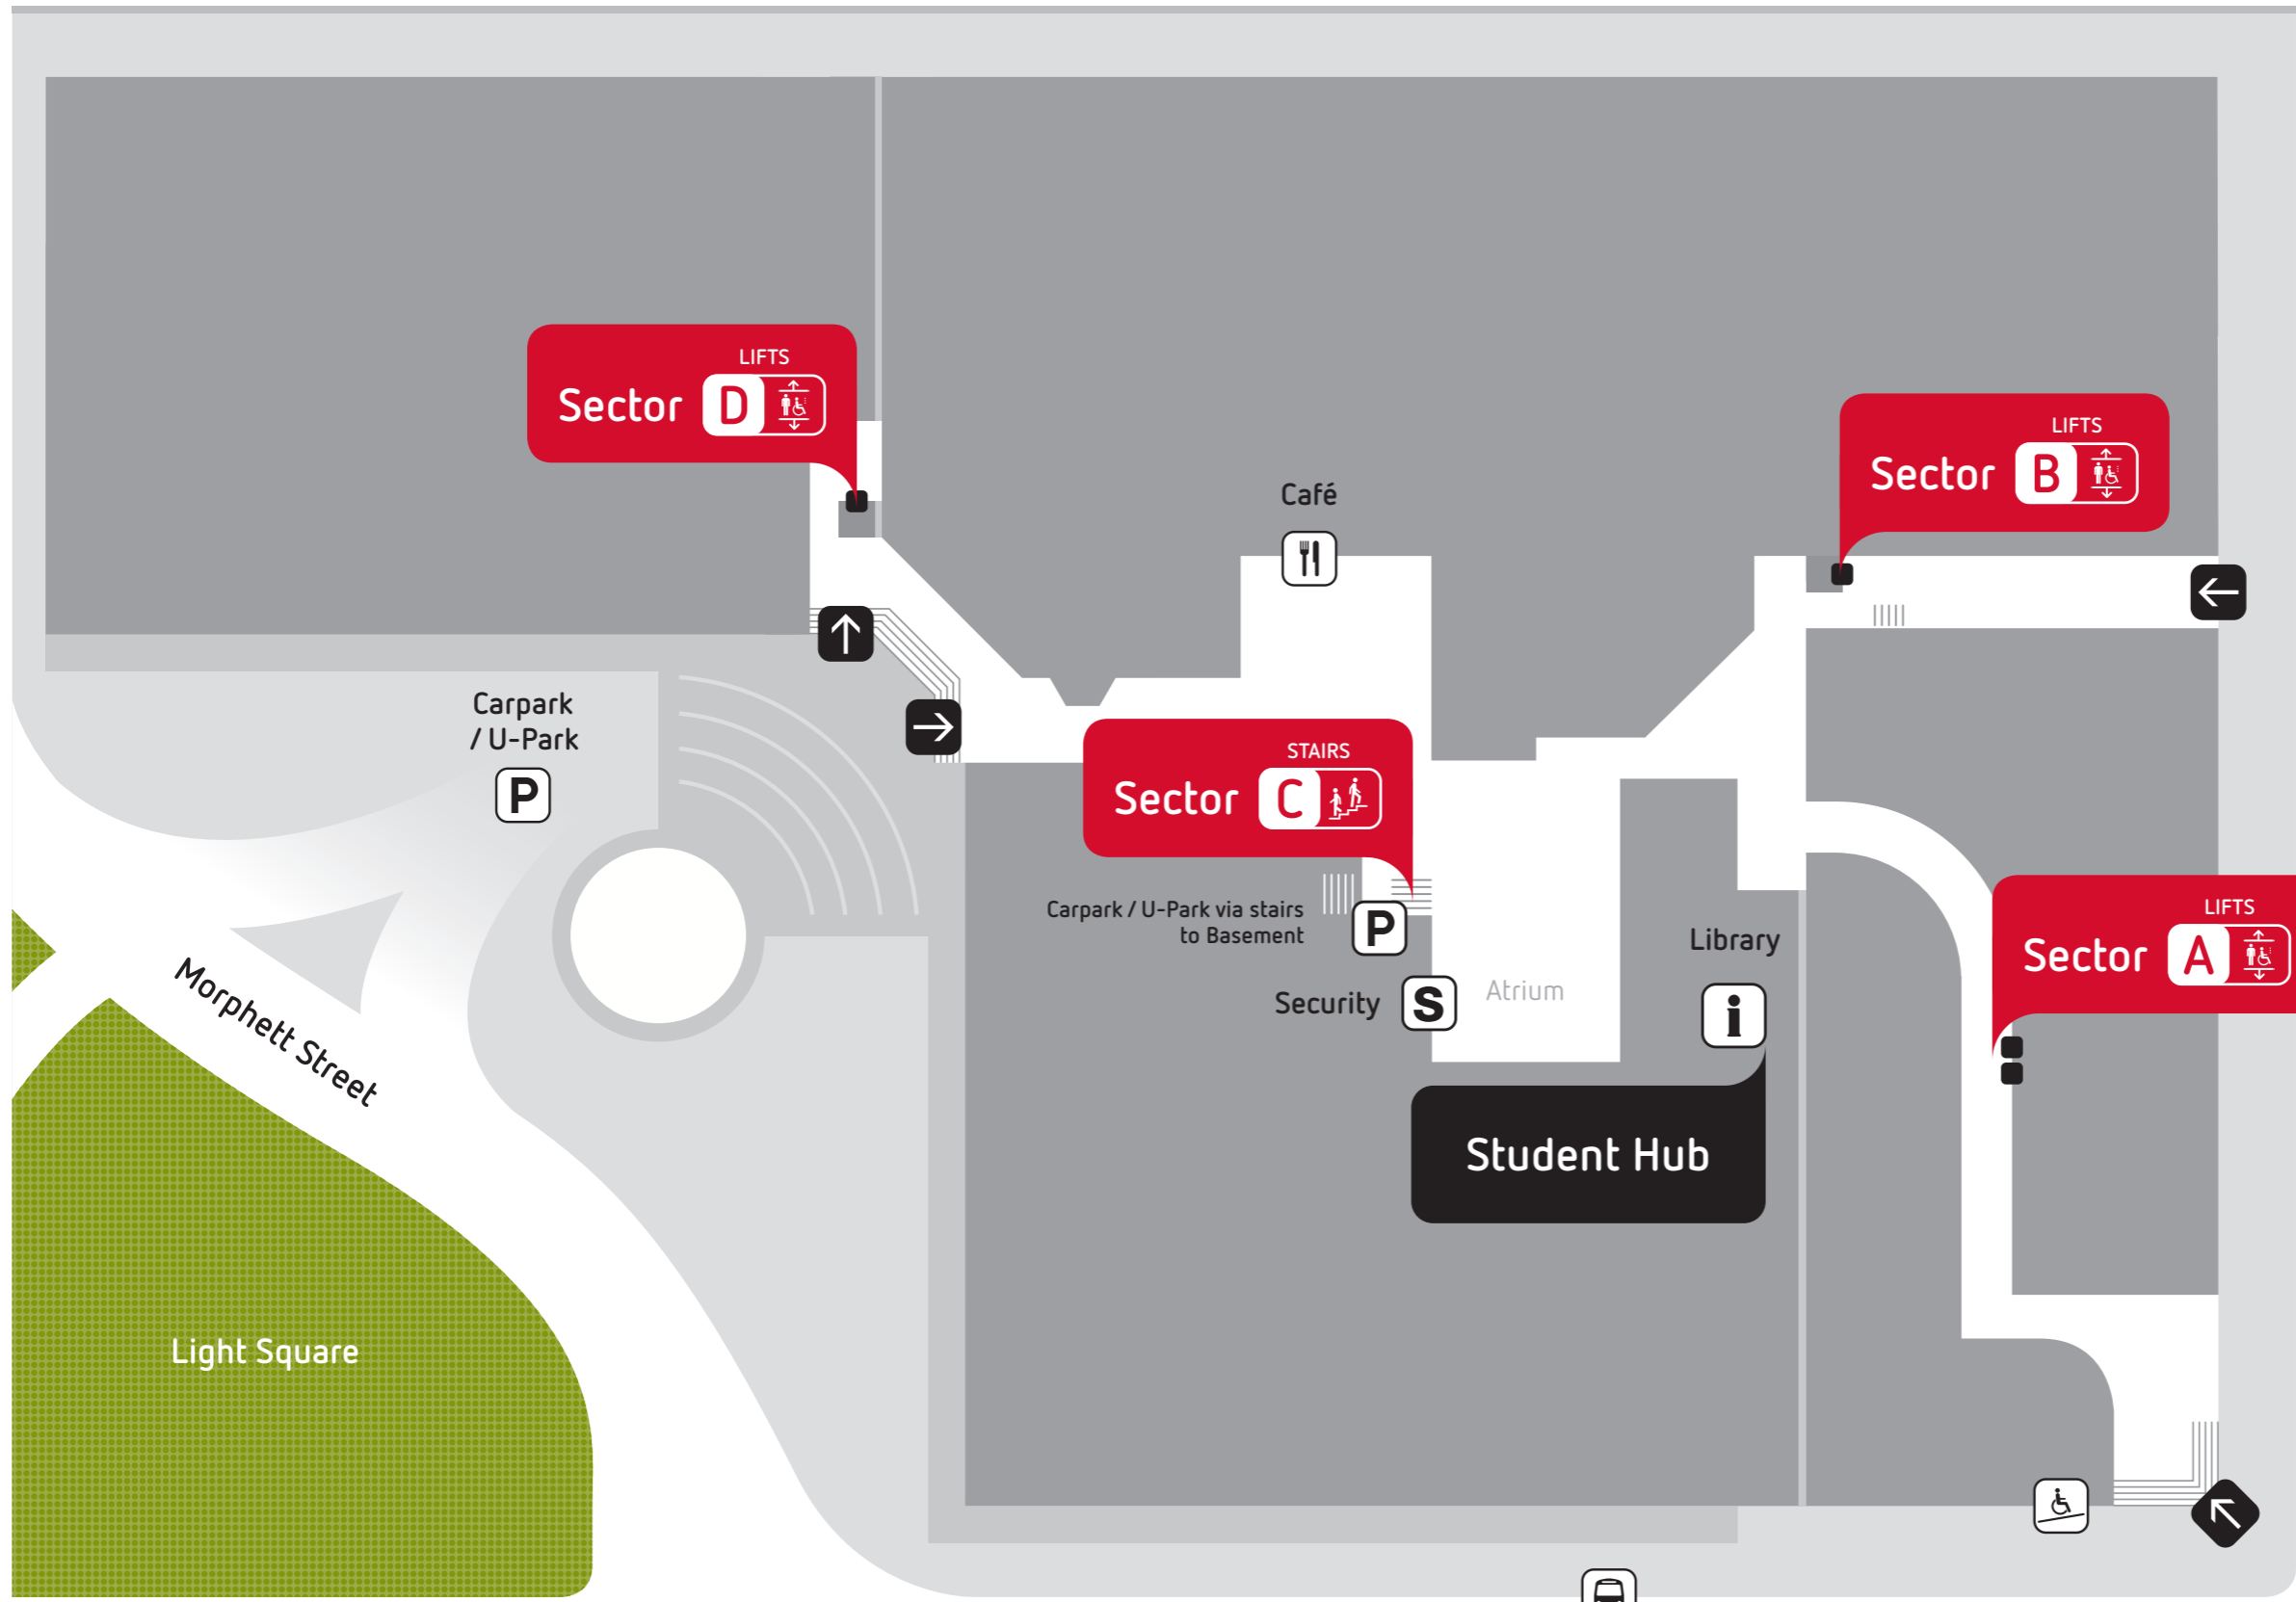

Student Hub

Entry / Exit

Security

Lifts

Stairs

Carpark / U-Park

Bus Stop

Accessible Ramp

Café

Sector A

USE SECTOR A LIFTS Level

Adult Migrant English Program	G
AMEP Crèche	G
Lecture Theatre A.317	3
A.B01	B
A.G01 – A.G23	G
A.101 – A.118	1
A.201 – A.222	2
A.301 – A.323	3
A.401 – A.406	4

Sector B

USE SECTOR B LIFTS Level

Café	G
Floristry	G
Hair & Beauty	G
Lecture Theatre B.127	1
Multi-faith / Prayer	1
B.B01 – B.B04	B
B.G01 – B.G19	G
B.101 – B.130	1

Sector C

USE SECTOR C STAIRS Level

Carpark / U-Park	B
Executive Suite	1
Foundation Skills – inc. English Language Centre	1
Library	G
Security	G
Student Hub	G
C.G01 – C.G10	G
C.101 – C.123	1

To access Sector C – Level 1, use Sector A, B or D lifts & follow the signs. To access Basement Carpark use Sector B lifts.

Sector D

USE SECTOR D LIFTS Level

Business & Arts	1
Health & Community	2
Fashion, Costume & Textiles	G
D.B01 – D.B08	B
D.G01 – D.G12	G
D.101 – D.102	1
D.201 – D.214	2