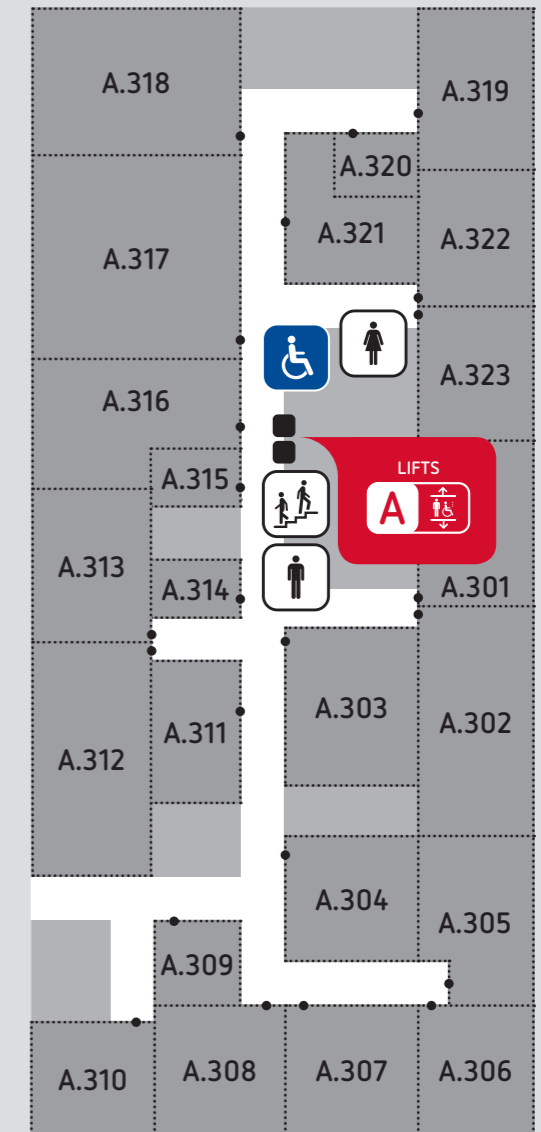

Café

Sector A

USE SECTOR A LIFTS

Level

Adult Migrant English Program	G
AMEP Crèche	G
Lecture Theatre A.317	3
A.B01	B
A.G01 – A.G23	G
A.101 – A.118	1
A.201 – A.222	2
A.301 – A.323	3
A.401 – A.406	4

Sector B

USE SECTOR B LIFTS

Level

Café	G
Floristry	G
Hair & Beauty	G
Lecture Theatre B.127	1
Multi-faith / Prayer	1
B.B01 – B.B04	B
B.G01 – B.G16	G
B.101 – B.130	1

Sector C

USE SECTOR C STAIRS

Level

Carpark / U-Park	B
Executive Suite	1
English Language Centre	1
Foundation Skills	1
Information	G
International	G
Library	G
Security	G
Student Services	G
C.G01 – C.G07	G
C.101 – C.123	1

- Café

Adelaide City Campus Level 2

Lifts

Stairs

Room Entry /
Primary Entry

Toilets

Accessible
Toilet

Lifts

Stairs

Room Entry / Primary Entry

Toilets

Accessible Toilet

Adelaide City Campus Level 4

-  Lifts
-  Stairs
-  Room Entry / Primary Entry

-  Toilets
-  Accessible Toilet