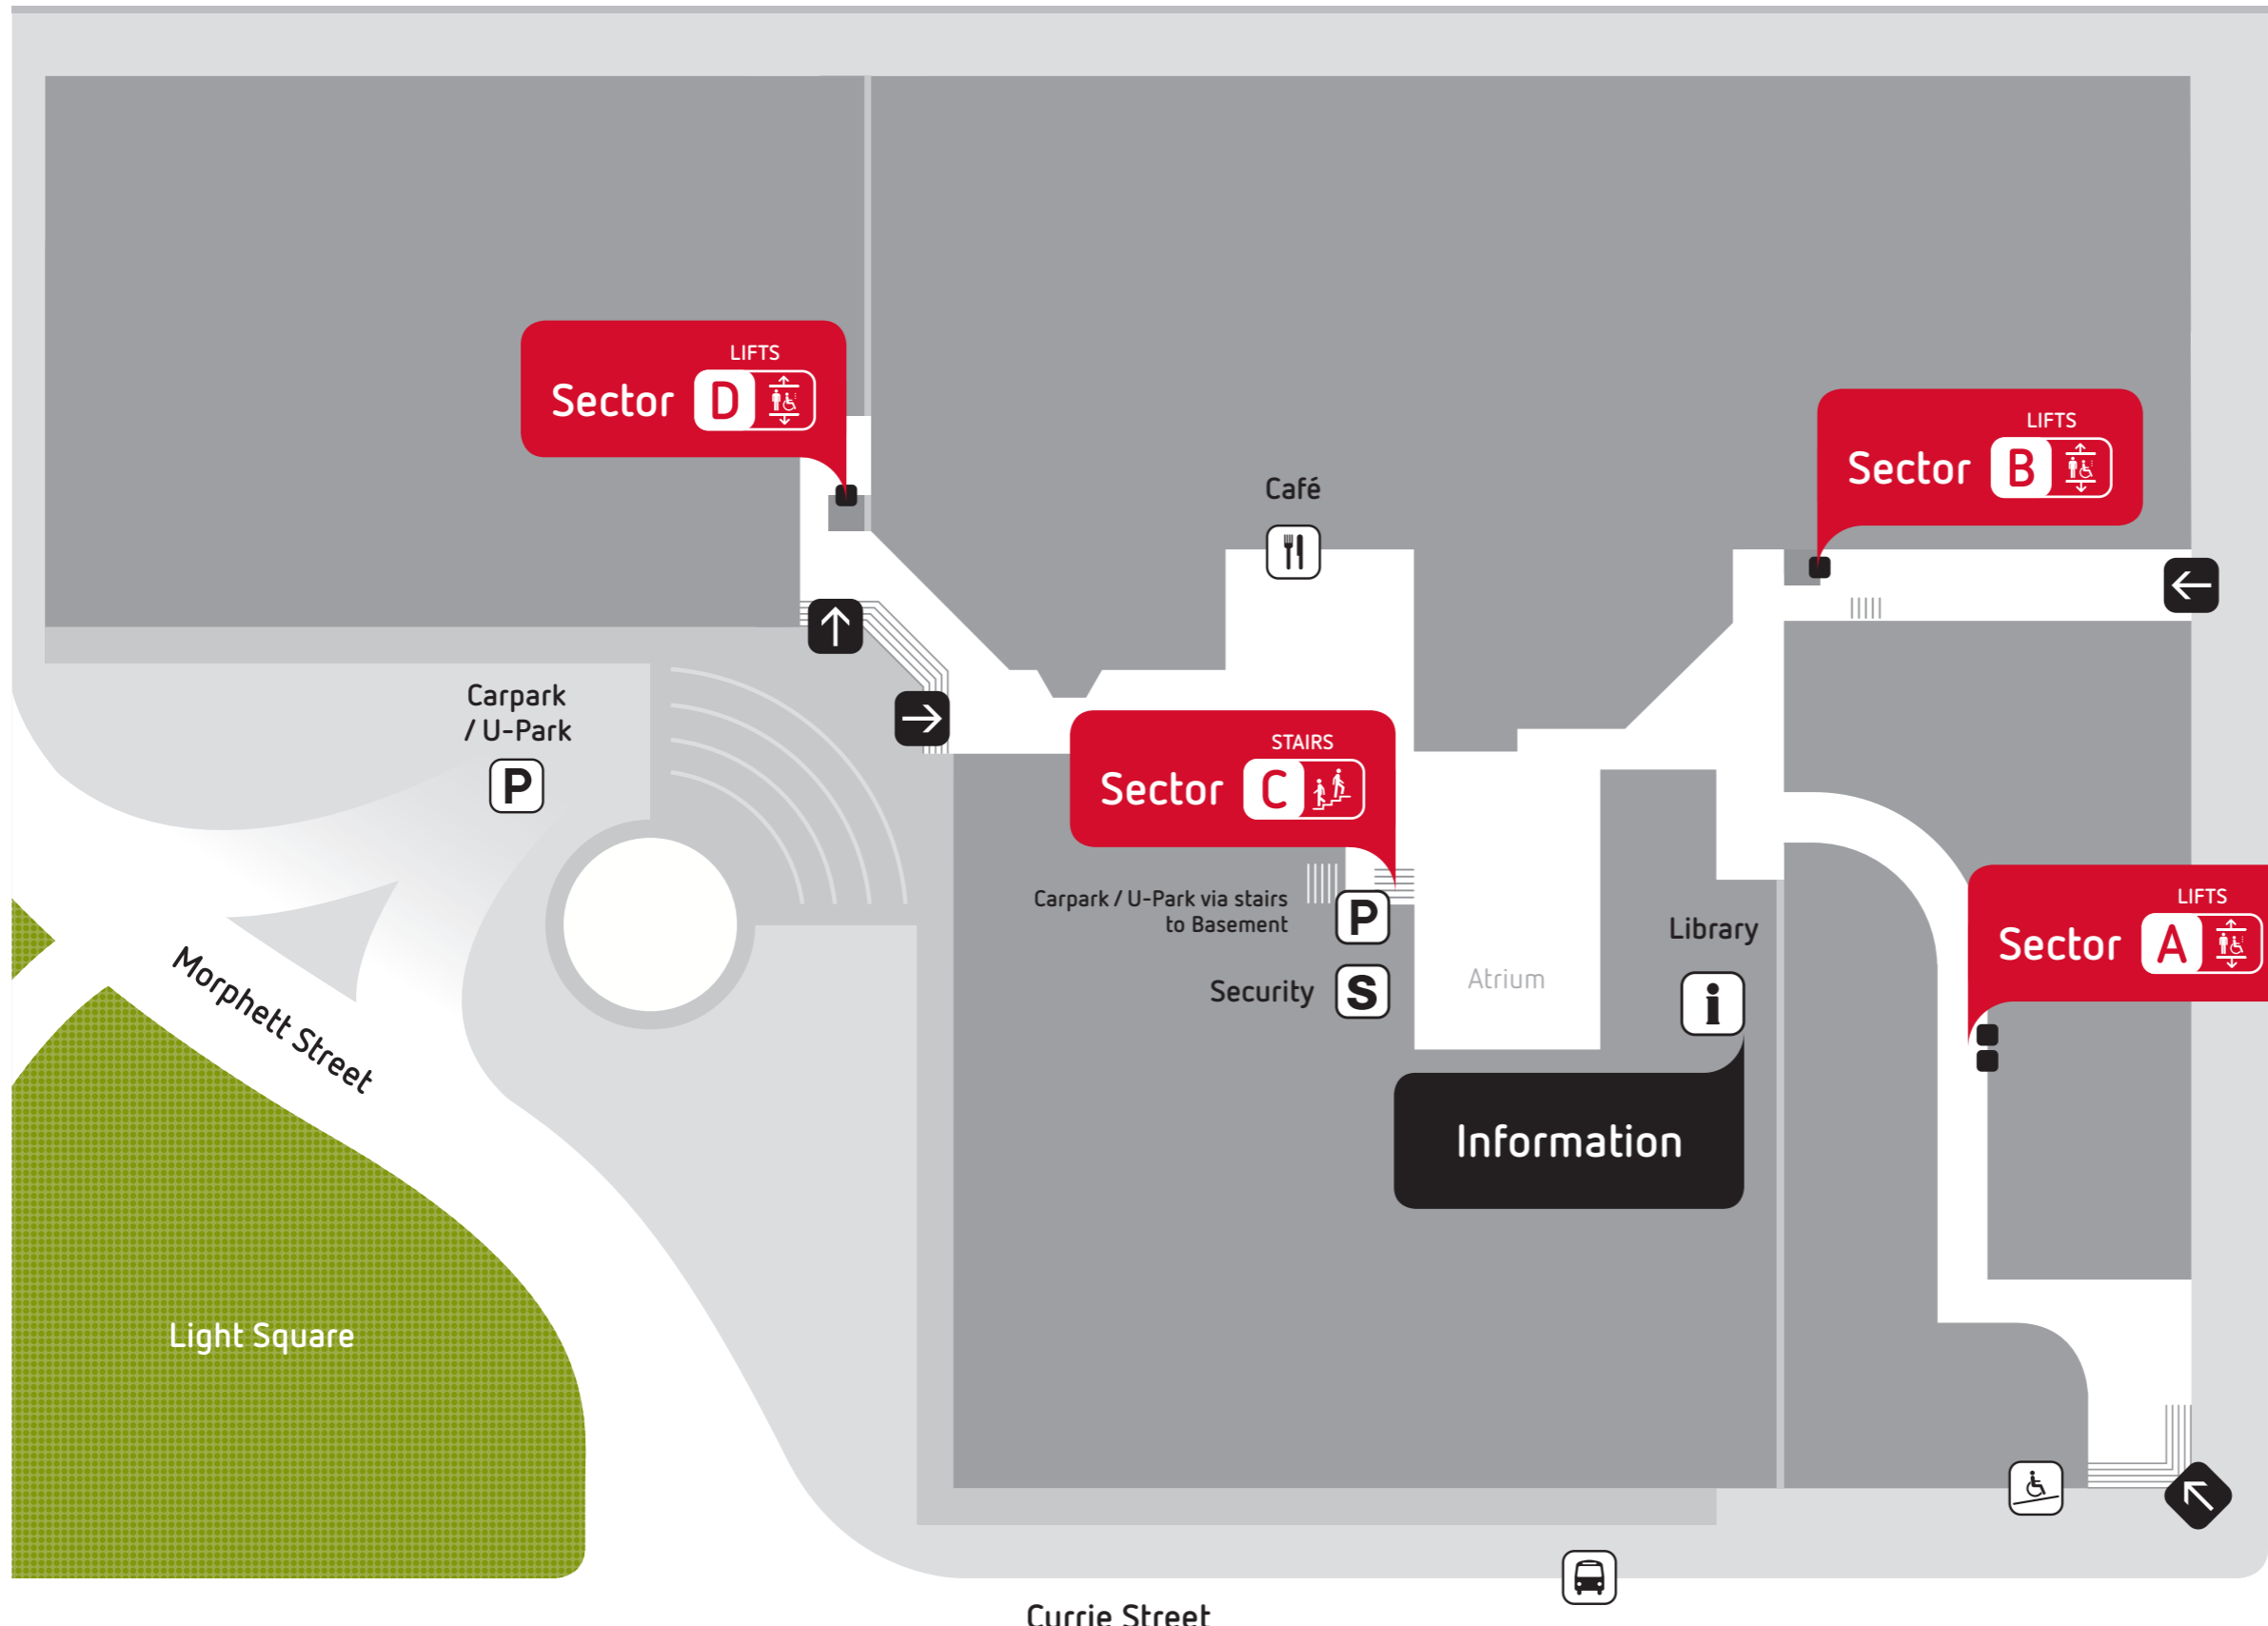

Information

Entry / Exit

Security

Lifts

Stairs

Carpark / U-Park

Bus Stop

Accessible Ramp

Café

Sector A

USE SECTOR A LIFTS

Level

Adult Migrant English Program	G
AMEP Crèche	G
Lecture Theatre A.317	3
A.B01	B
A.G01 – A.G23	G
A.101 – A.118	1
A.201 – A.222	2
A.301 – A.323	3
A.401 – A.406	4

Sector B

USE SECTOR B LIFTS

Level

Café	G
Floristry	G
Hair & Beauty	G
Lecture Theatre B.127	1
Multi-faith / Prayer	1
B.B01 – B.B04	B
B.G01 – B.G16	G
B.101 – B.130	1

Sector C

USE SECTOR C STAIRS

Level

Carpark / U-Park	B
Executive Suite	1
English Language Centre	1
Foundation Skills	1
Information	G
International	G
Library	G
Security	G
Student Services	G
C.G01 – C.G07	G
C.101 – C.123	1

To access Sector C – Level 1, use Sector A, B or D lifts & follow the signs. To access Basement Carpark use Sector B lifts.

Sector D

USE SECTOR D LIFTS

Level

Business, Justice & Information Technology	1
Community Services, Health & Lifestyle	2
Fashion, Costume & Textiles	G
D.B01 – D.B08	B
D.G01 – D.G12	G
D.101 – D.102	1
D.201 – D.214	2