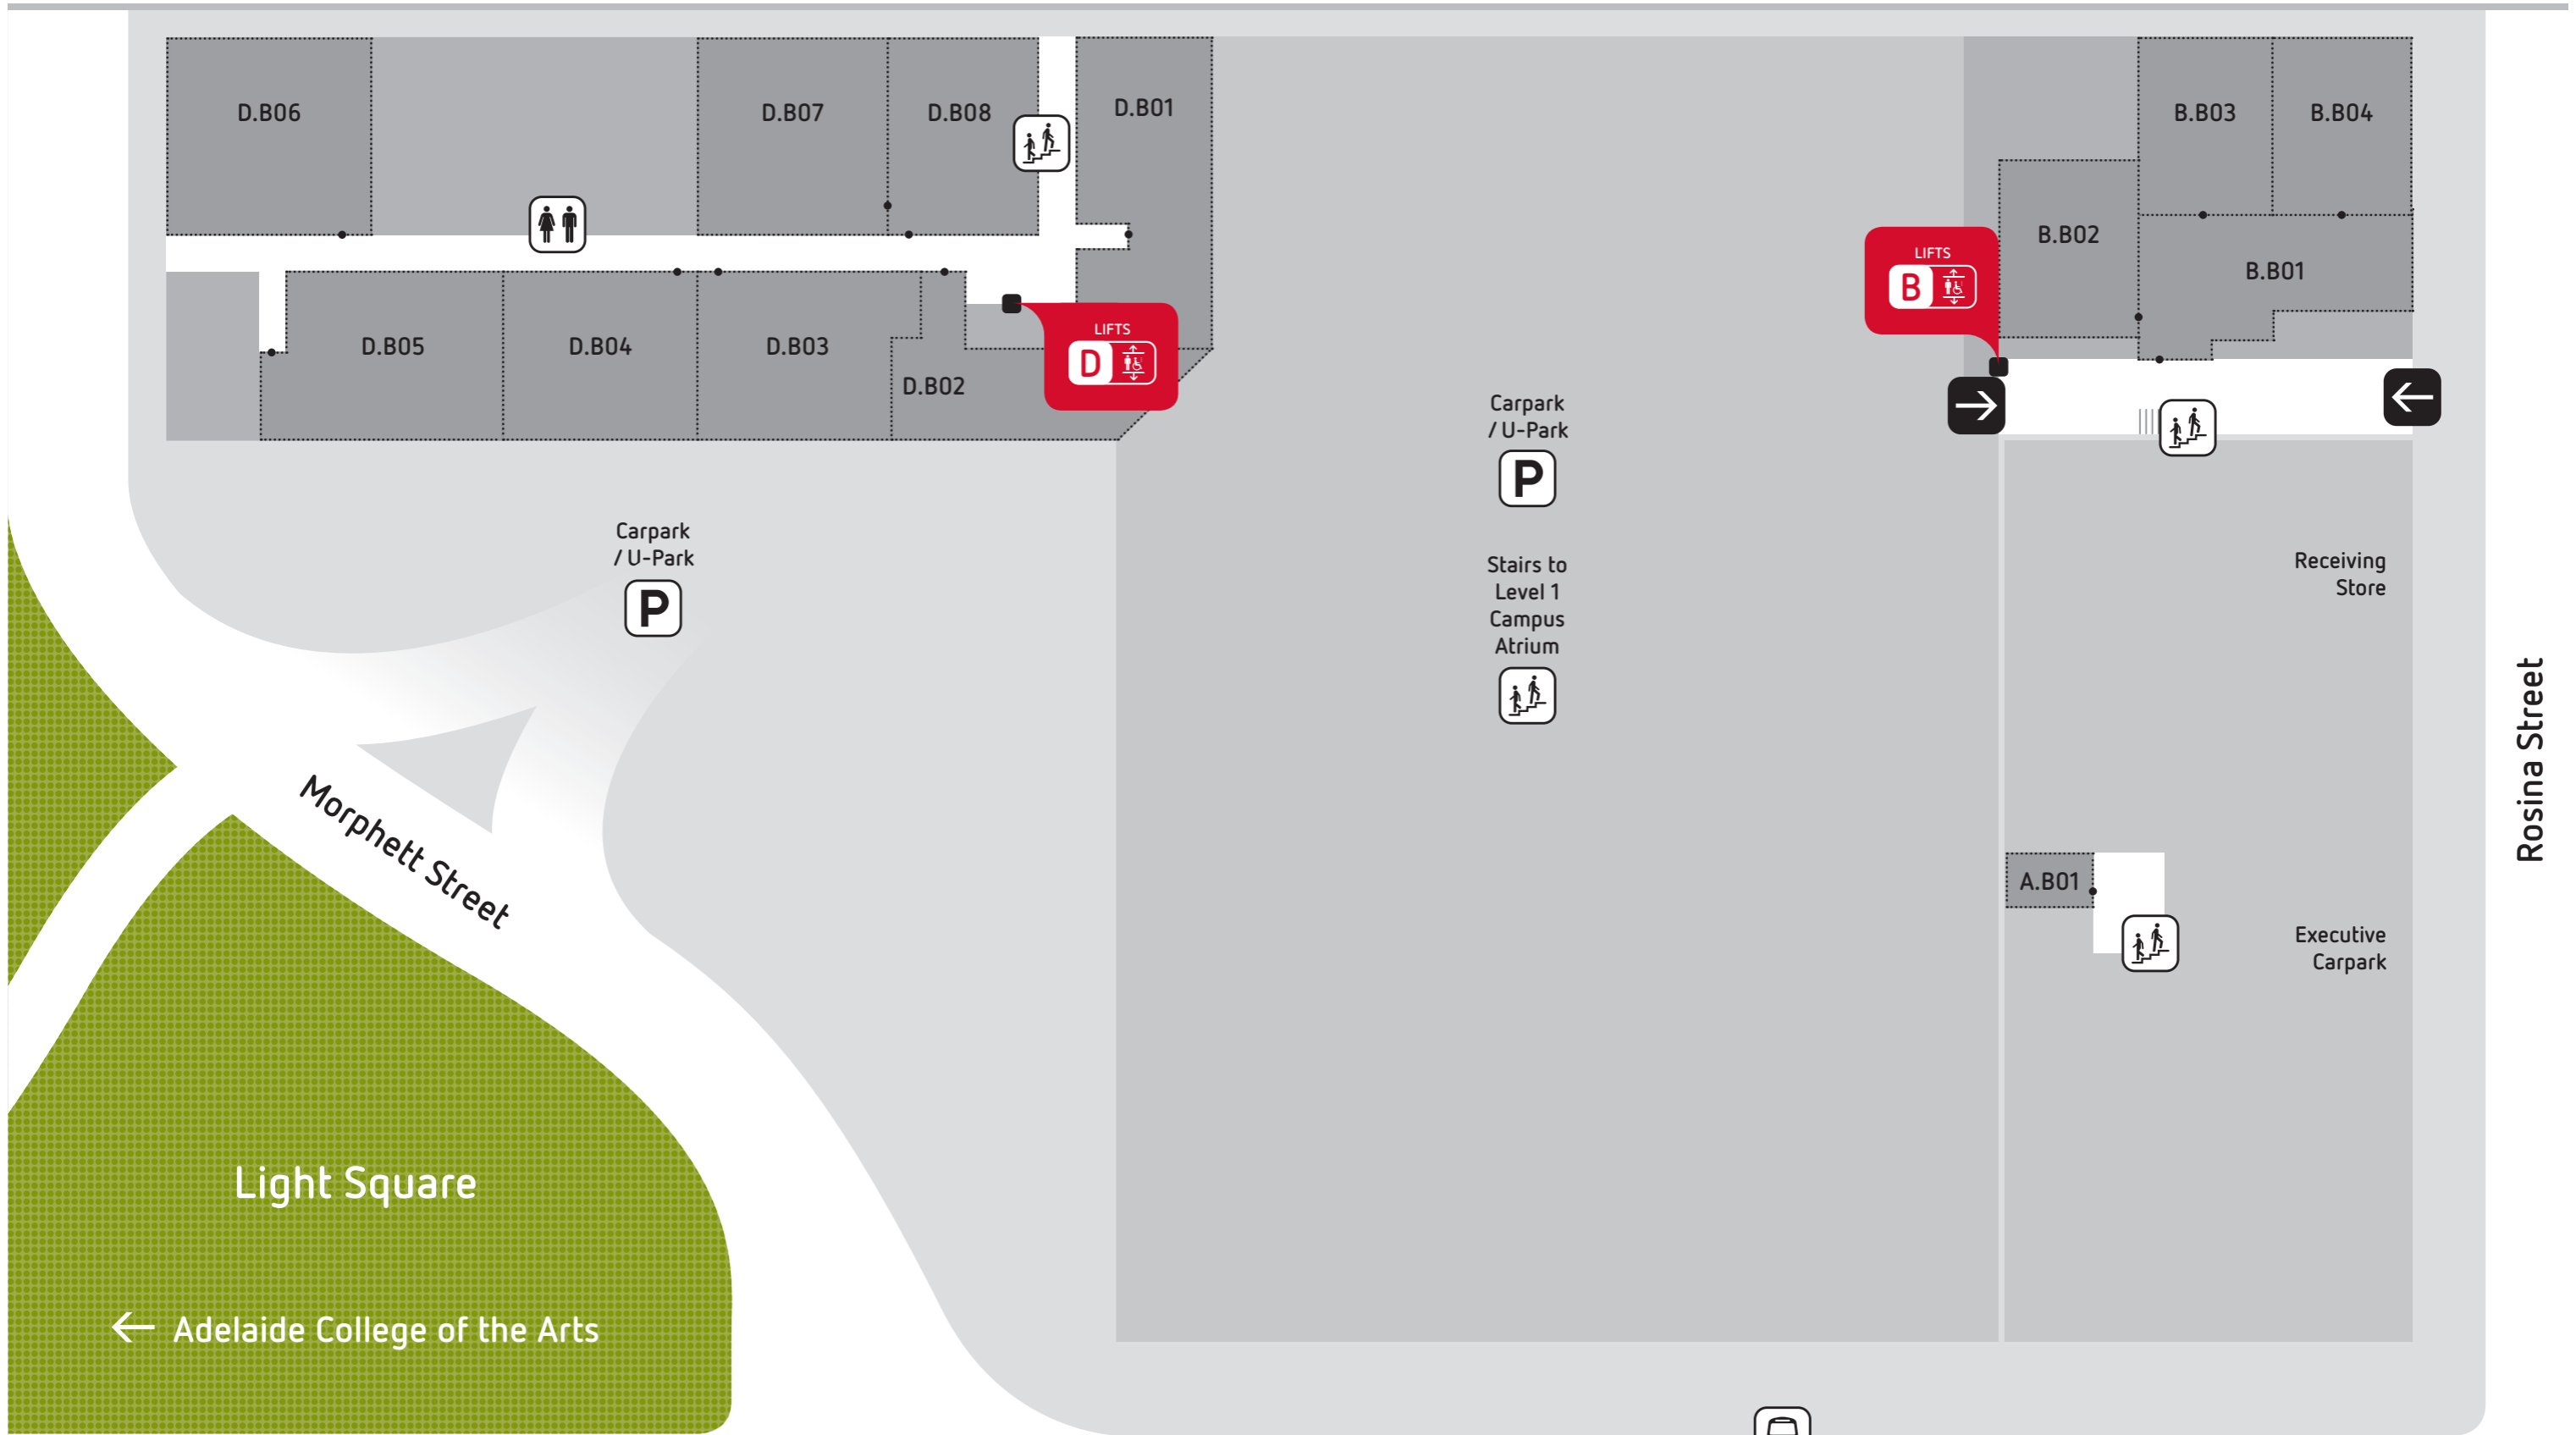

USE SECTOR B LIFTS

Level

Café	G
Floristry	G
Hair & Beauty	G
Lecture Theatre B.127	1
Multi-faith / Prayer	1
B.B01 – B.B04	B
B.G01 – B.G16	G
B.101 – B.130	1

Sector C

USE SECTOR C STAIRS

Level

Carpark / U-Park	B
Executive Suite	1
English Language Centre	1
Foundation Skills	1
Information	G
International	G
Library	G
Security	G
Student Services	G
C.G01 – C.G07	G
C.101 – C.123	1

To access Sector C – Level 1, use Sector A, B or D lifts & follow the signs. To access Basement Carpark use Sector B lifts.

Sector D

USE SECTOR D LIFTS

Level

Business, Justice & Information Technology	1
Community Services, Health & Lifestyle	2
Fashion, Costume & Textiles	G
D.B01 – D.B08	B
D.G01 – D.G12	G
D.101 – D.102	1
D.201 – D.214	2

Adelaide City Campus Basement

Lifts

Toilets

Stairs

Entry / Exit

Room Entry /
Primary Entry

Carpark
/ U-Park

Bus Stop

Adelaide City Campus Level G - Street Level

- Information
- Entry / Exit
- Security

- Lifts
- Stairs
- Room Entry / Primary Entry

- Toilets
- Accessible Toilet
- Baby Change

- Accessible Ramp
- Carpark / U-Park
- Bus Stop