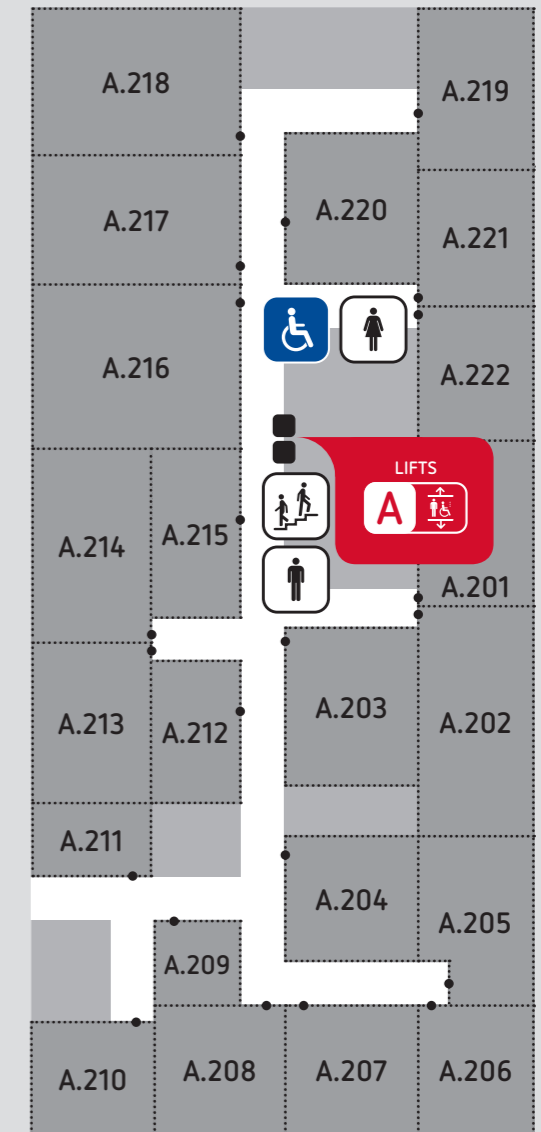

Café

Sector A

USE SECTOR A LIFTS

Level

Adult Migrant English Program	G
AMEP Crèche	G
Lecture Theatre A.317	3
A.B01	B
A.G01 – A.G23	G
A.101 – A.118	1
A.201 – A.222	2
A.301 – A.323	3
A.401 – A.406	4

Sector B

USE SECTOR B LIFTS

Level

Café	G
Floristry	G
Hair & Beauty	G
Lecture Theatre B.127	1
Multi-faith / Prayer	1
B.B01 – B.B04	B
B.G01 – B.G16	G
B.101 – B.130	1

Sector C

USE SECTOR C STAIRS

Level

Carpark / U-Park	B
Executive Suite	1
English Language Centre	1
Foundation Skills	1
Information	G
International	G
Library	G
Security	G
Student Services	G
C.G01 – C.G07	G
C.101 – C.123	1

- Café

Adelaide City Campus Level 2

Lifts

Stairs

Room Entry /
Primary Entry

Toilets

Accessible
Toilet

Lifts

Stairs

Room Entry / Primary Entry

Toilets

Accessible Toilet

Adelaide City Campus Level 4

-  Lifts
-  Stairs
-  Room Entry / Primary Entry

-  Toilets
-  Accessible Toilet