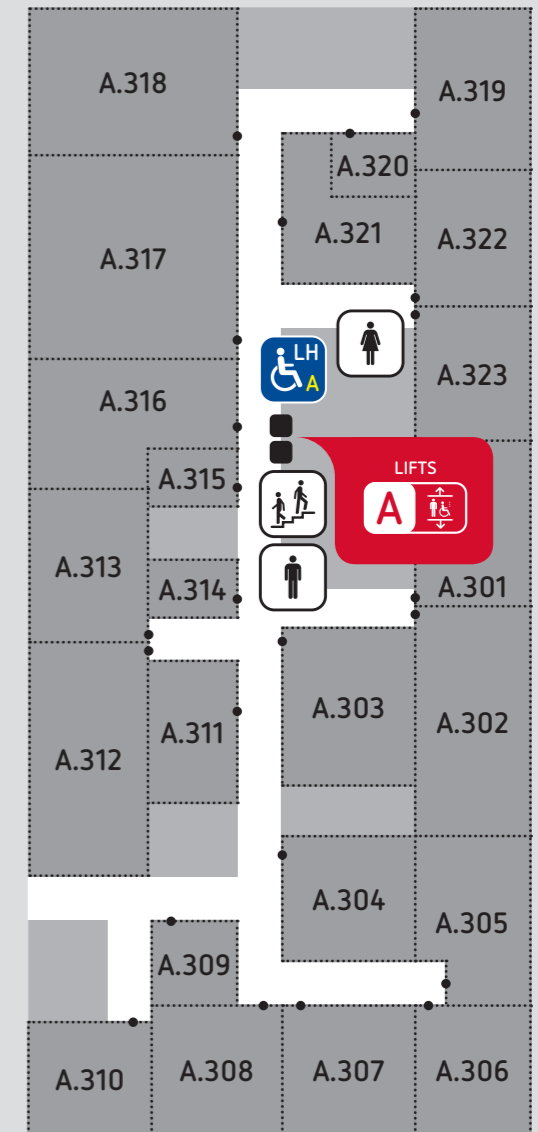

Adelaide City Campus Level 3

- Lifts
- Stairs
- Room Entry / Primary Entry

- Toilets
- Accessible Toilet
- Accessible Toilet Auto Door