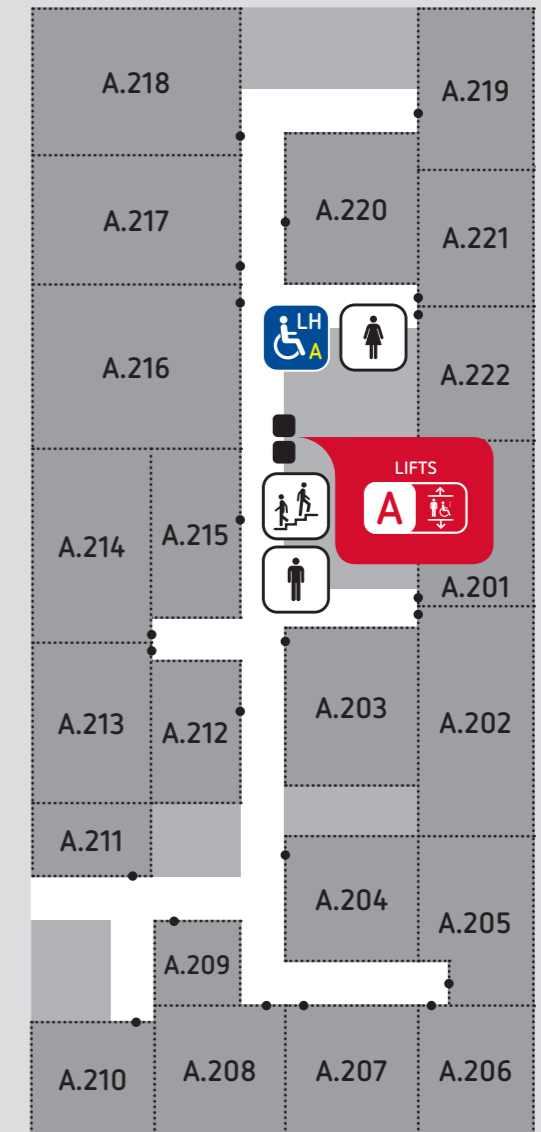

Café

Sector A

USE SECTOR A LIFTS Level

Adult Migrant English Program	G
AMEP Crèche	G
Lecture Theatre A.317	3
A.B01	B
A.G01 – A.G23	G
A.101 – A.118	1
A.201 – A.222	2
A.301 – A.323	3
A.401 – A.406	4

Sector B

Adelaide City Campus Level G - Street Level

- Student Hub
- Entry / Exit
- Security

- Lifts
- Stairs
- Room Entry / Primary Entry

- Toilets
- Accessible Toilet
- Accessible Toilet Auto Door

- Accessible Ramp
- Baby Change
- Café

Room Entry / Primary Entry

Accessible Toilet Auto Door

Multi-faith

Adelaide City Campus Level 2

- Lifts
- Stairs
- Room Entry / Primary Entry

- Toilets
- Accessible Toilet
- Accessible Toilet Auto Door

Adelaide City Campus Level 3

-  Lifts
-  Stairs
-  Room Entry / Primary Entry

-  Toilets
-  Accessible Toilet
-  Accessible Toilet Auto Door

Adelaide City Campus Level 4

-  Lifts
-  Stairs
-  Room Entry / Primary Entry

-  Toilets
-  Accessible Toilet
-  Accessible Toilet Auto Door