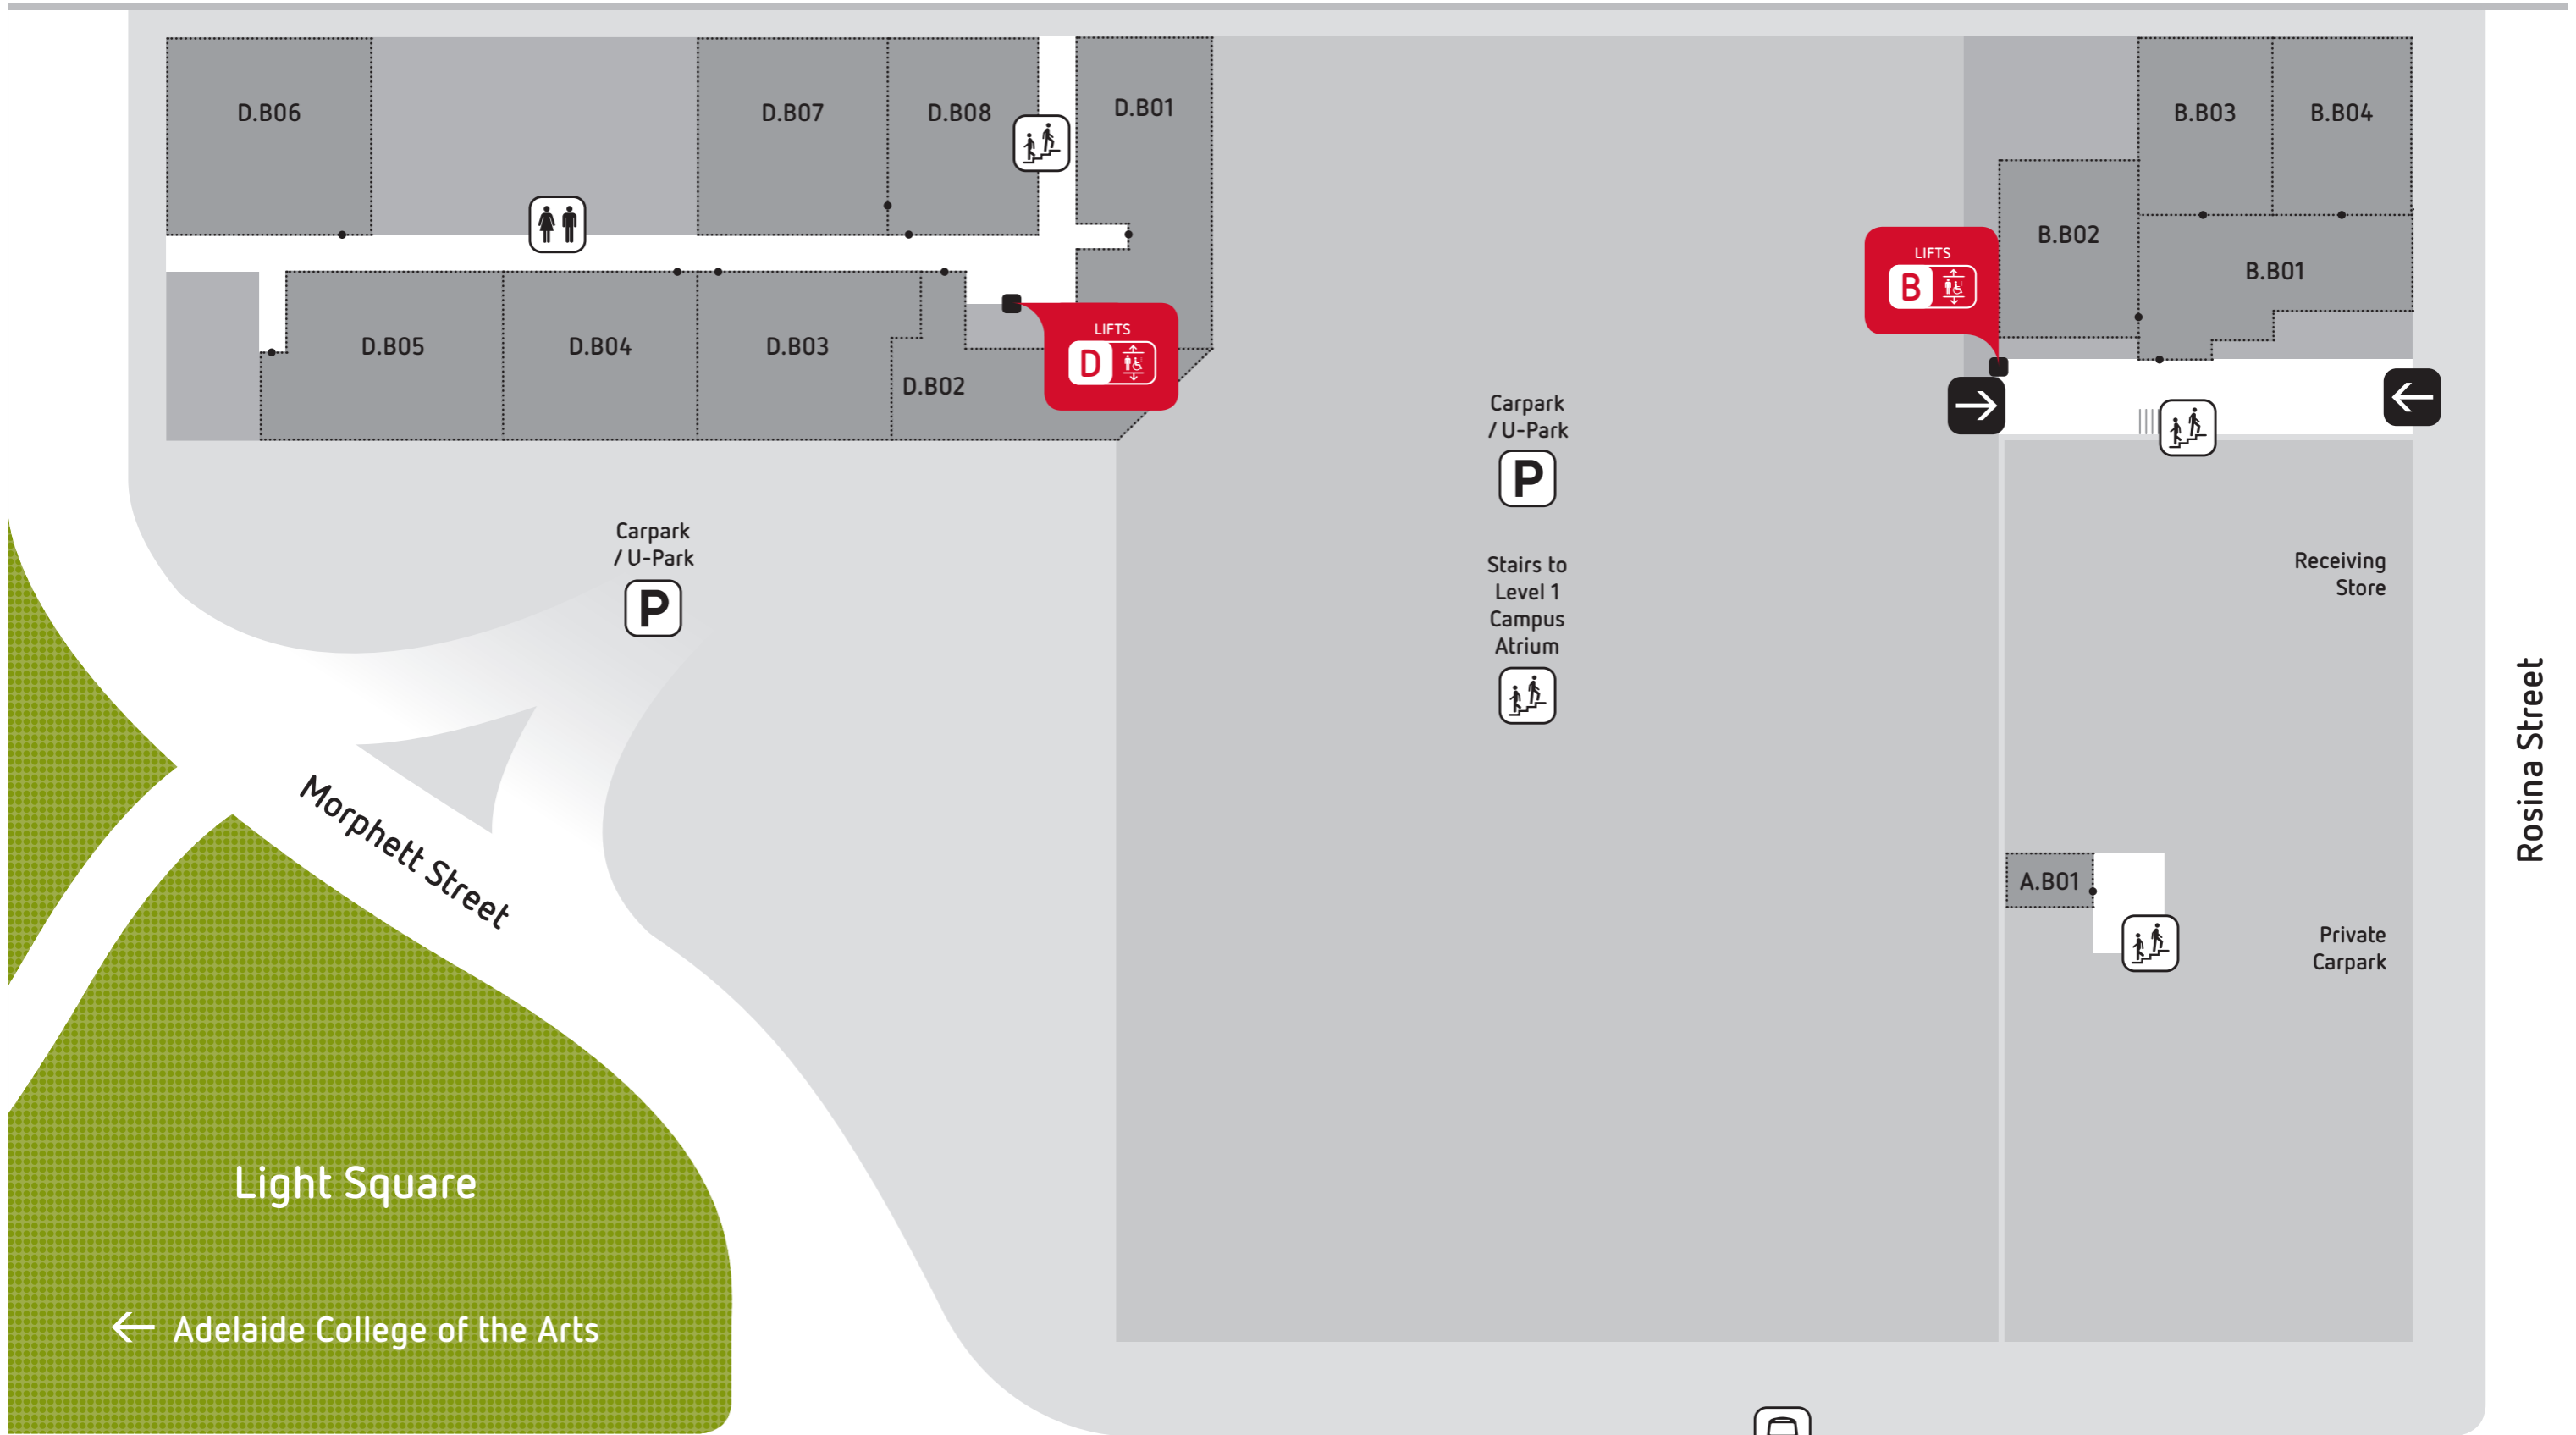

USE SECTOR B LIFTS Level

Café	G
Floristry	G
Hair & Beauty	G
Lecture Theatre B.127	1
Multi-faith / Prayer	1
B.B01 – B.B04	B
B.G01 – B.G19	G
B.101 – B.130	1

Sector C

USE SECTOR C STAIRS Level

Carpark / U-Park	B
Executive Suite	1
Foundation Skills – inc. English Language Centre	1
Library	G
Security	G
Student Hub	G
C.G01 – C.G10	G
C.101 – C.123	1

To access Sector C – Level 1, use Sector A, B or D lifts & follow the signs. To access Basement Carpark use Sector B lifts.

Sector D

USE SECTOR D LIFTS Level

Business & Arts	1
Health & Community	2
Fashion, Costume & Textiles	G
D.B01 – D.B08	B
D.G01 – D.G12	G
D.101 – D.102	1
D.201 – D.214	2

Adelaide City Campus Basement

Lifts

Toilets

Stairs

Entry / Exit

Room Entry /
Primary Entry

Carpark
/ U-Park

Bus Stop

Adelaide City Campus Level G - Street Level

- Student Hub
- Entry / Exit
- Security

- Lifts
- Stairs
- Room Entry / Primary Entry

- Toilets
- Accessible Toilet
- Accessible Toilet Auto Door

- Accessible Ramp
- Baby Change
- Café