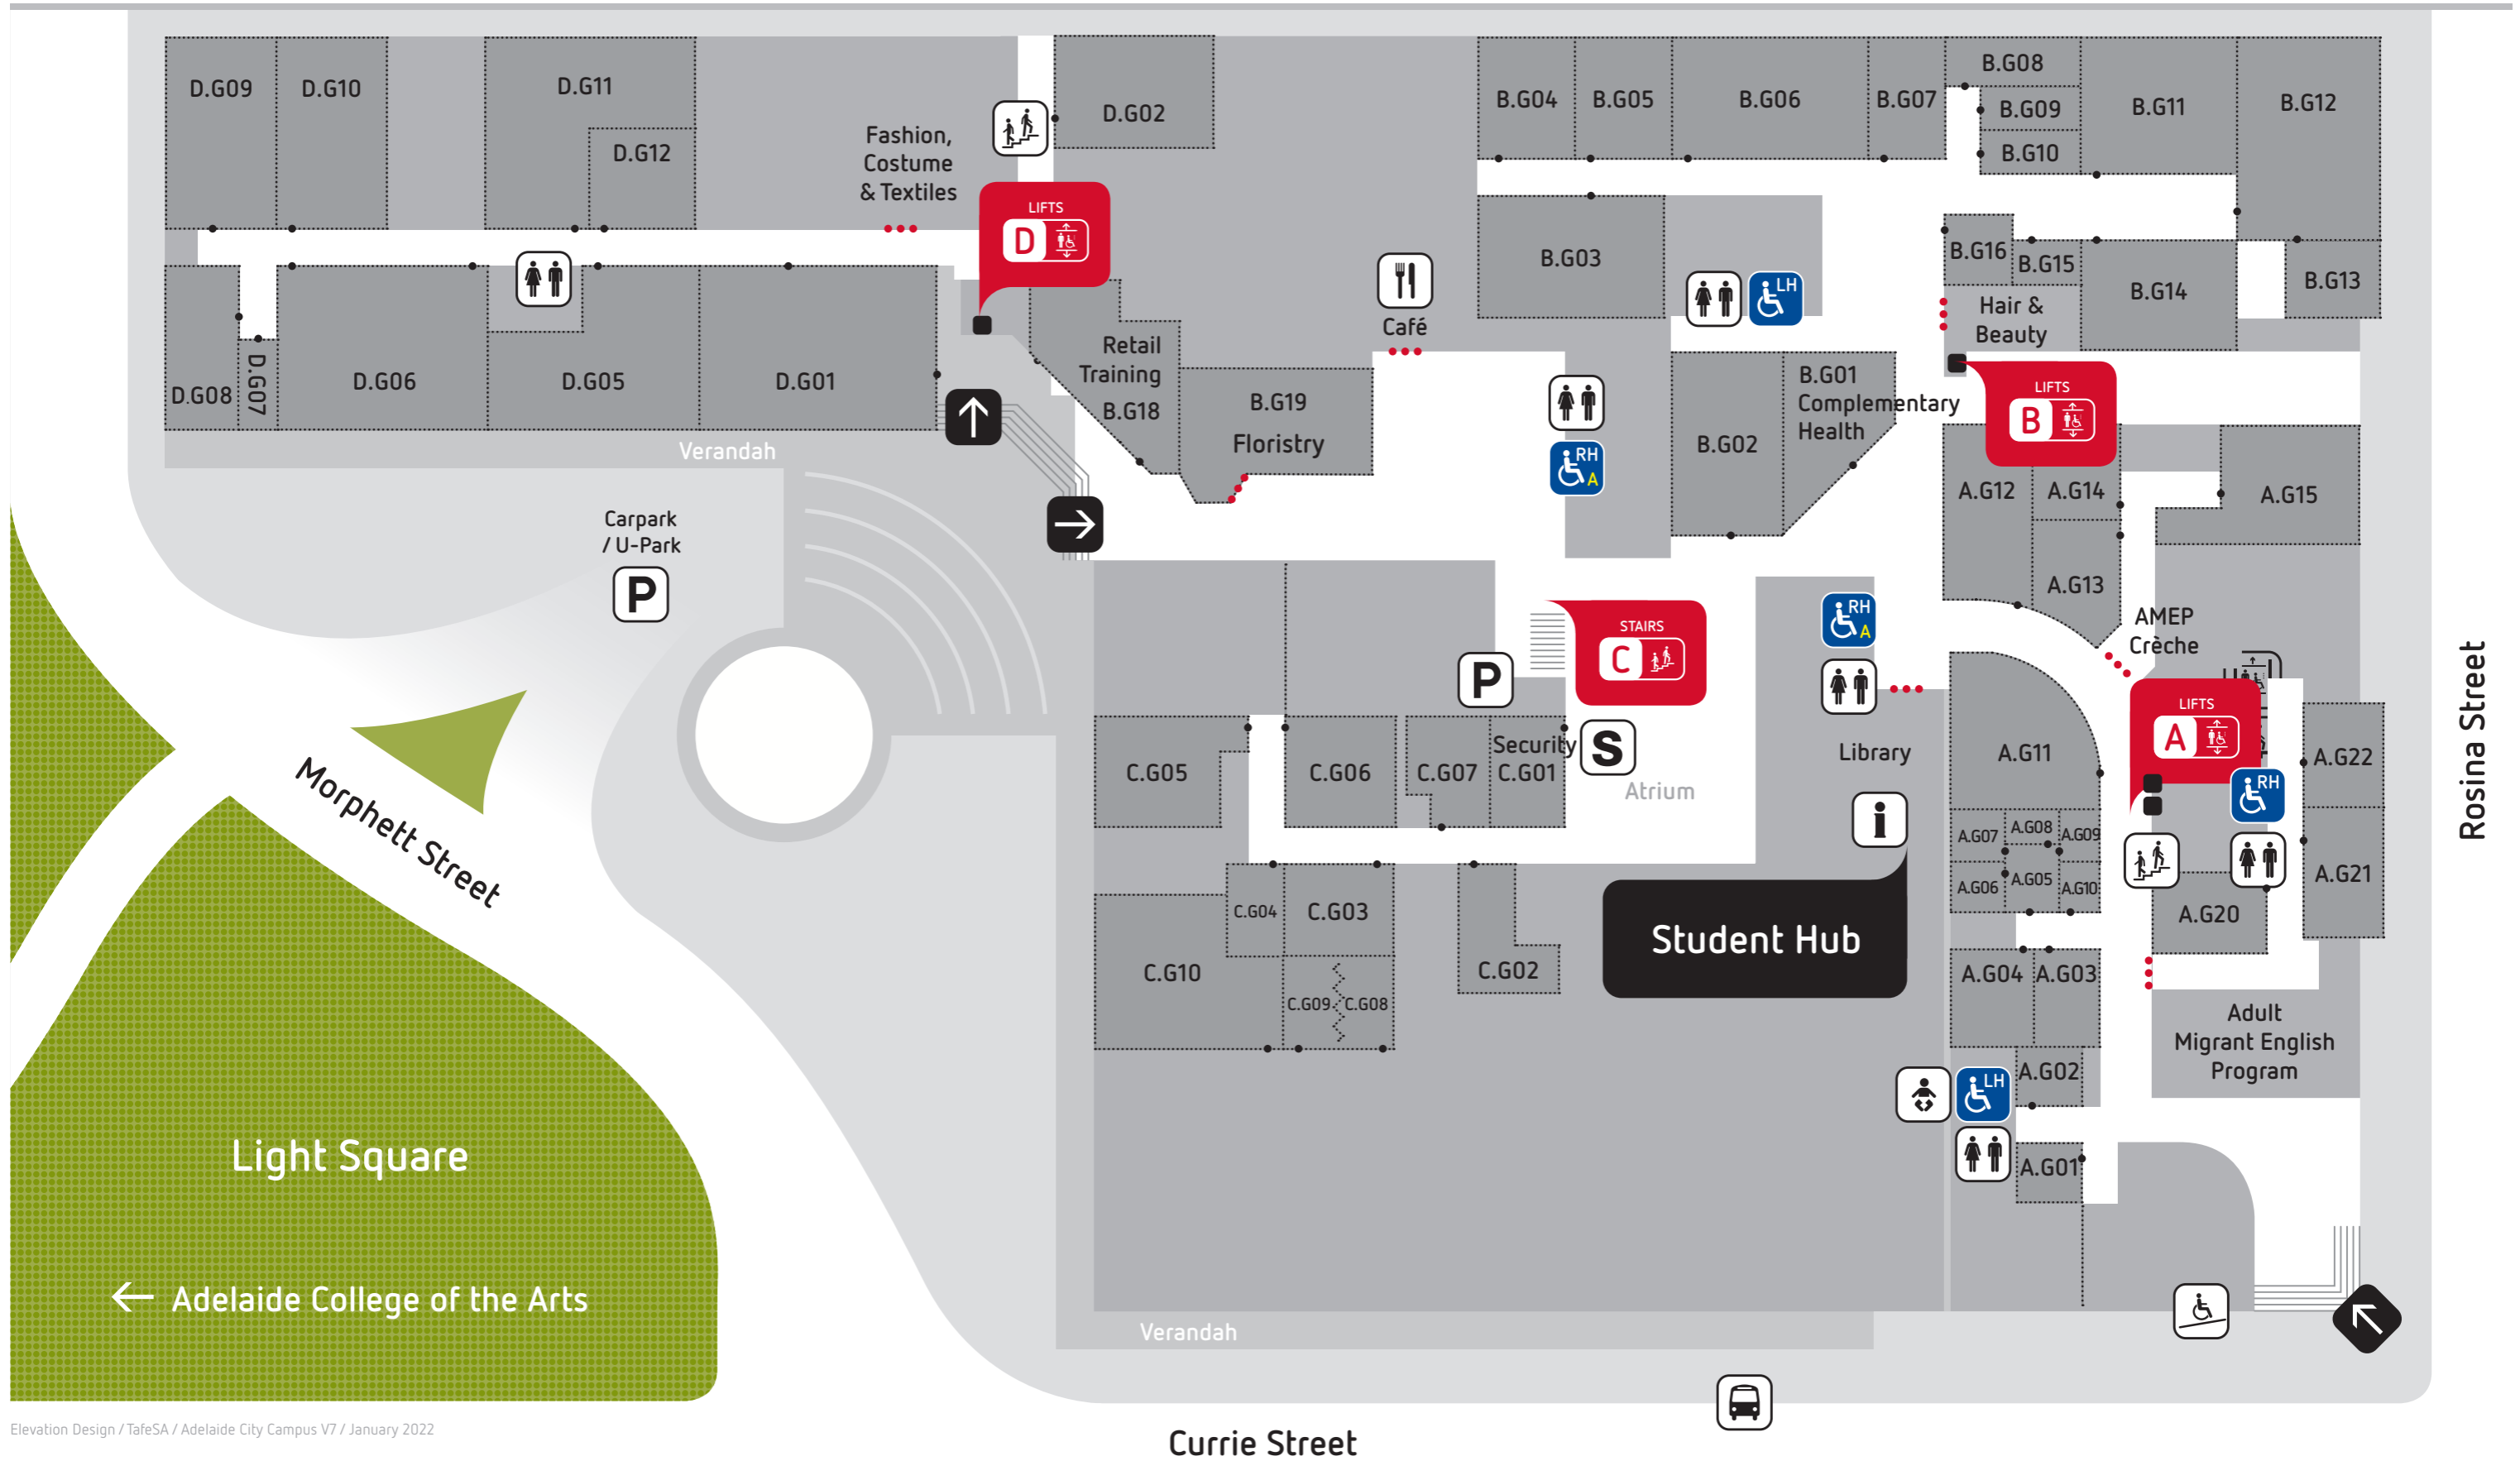

Adelaide City Campus Level G - Street Level

- Student Hub
- Entry / Exit
- Security

- Lifts
- Stairs
- Room Entry / Primary Entry

- Toilets
- Accessible Toilet
- Accessible Toilet Auto Door

- Accessible Ramp
- Baby Change
- Café

- Carpark / U-Park
- Bus Stop