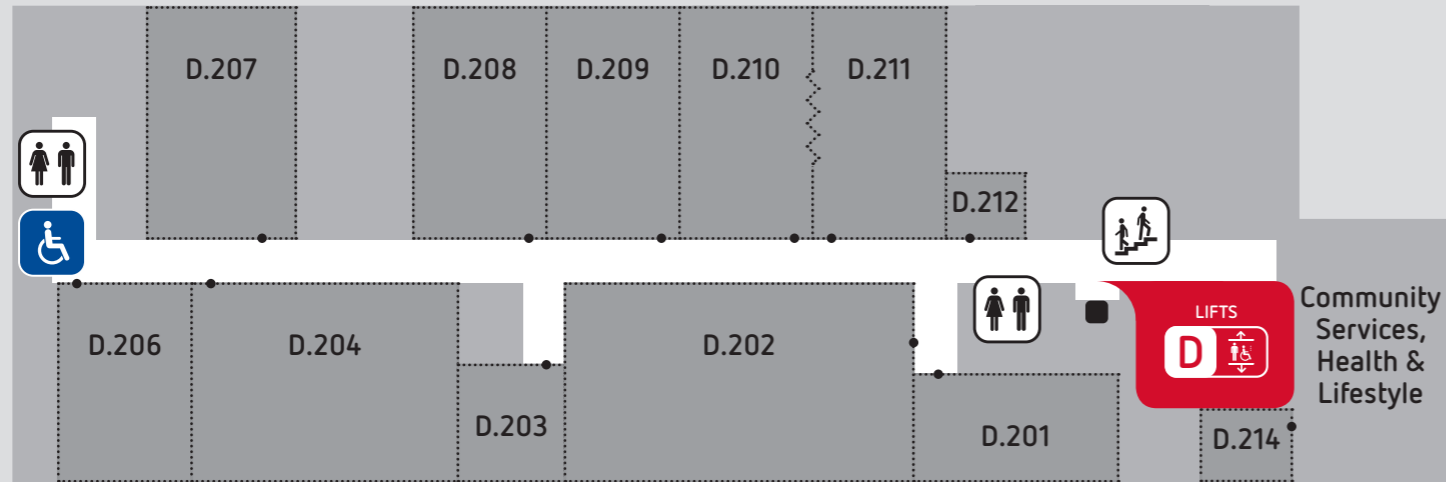

Adelaide City Campus Level G - Street Level

- Information
- Entry / Exit
- Security

- Lifts
- Stairs
- Room Entry / Primary Entry

- Toilets
- Accessible Toilet
- Baby Change

- Accessible Ramp
- Carpark / U-Park
- Bus Stop

- Café

Adelaide City Campus Level 2

Lifts

Stairs

Room Entry /
Primary Entry

Toilets

Accessible
Toilet

Lifts

Stairs

Room Entry / Primary Entry

Toilets

Accessible Toilet

Adelaide City Campus Level 4

-  Lifts
-  Stairs
-  Room Entry / Primary Entry

-  Toilets
-  Accessible Toilet