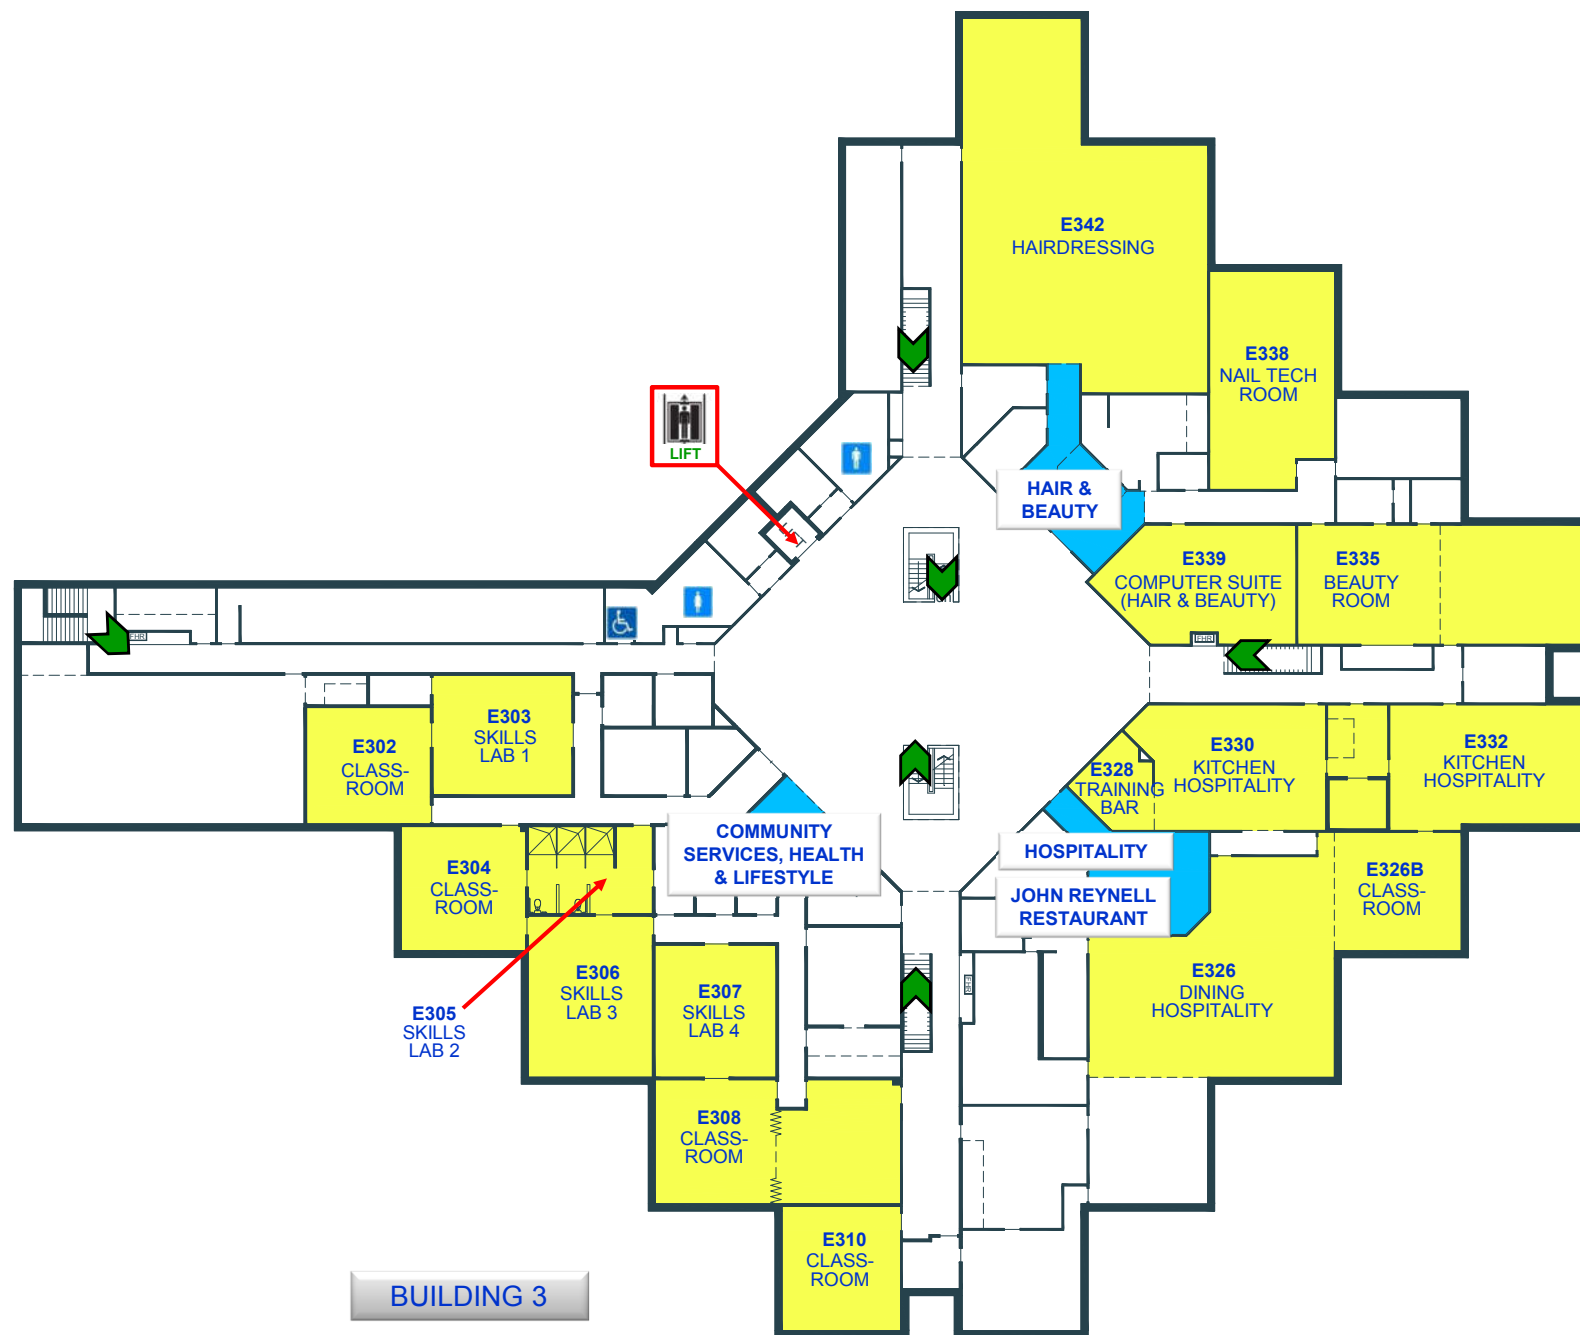

KEY PLAN

LEGEND

- DISABLED TOILET
- FIRST AID ROOM
- TOILET
- DISABLED ACCESS
- LIFT
- EMERGENCY PHONE
- ENTRANCE
- i CENTRAL & HOPGOOD THEATRE
- GENERAL TEACHING
- ONKAPARINGA LIBRARY
- METBAC / CORPORATE HUB
- WORKSKIL
- AUTOMOTIVE

LEVEL 1 WEST

NOARLUNGA CAMPUS
Ramsay Place, Noarlunga Centre SA 5168

KEY PLAN

LEGEND

- DISABLED TOILET 
- TOILET 
- DISABLED ACCESS 
- LIFT 
- EMERGENCY PHONE 
- ENTRANCE 
- i CENTRAL & HOPGOOD THEATRE 
- GENERAL TEACHING 
- ONKAPARINGA LIBRARY 
- METBAC / CORPORATE HUB 
- WORKSKIL 

LEVEL 2 WEST

NOARLUNGA CAMPUS
Ramsay Place, Noarlunga Centre SA 5168

BUILDING 3

KEY PLAN

LEGEND

- DISABLED TOILET 
- TOILET 
- DISABLED ACCESS 
- LIFT 
- EMERGENCY PHONE 
- ENTRANCE 
- GENERAL TEACHING 

LEVEL 2 EAST

NOARLUNGA CAMPUS
Ramsay Place, Noarlunga Centre SA 5168

BUILDING 3

KEY PLAN

LEGEND

- DISABLED TOILET 
- TOILET 
- DISABLED ACCESS 
- LIFT 
- ENTRANCE 
- GENERAL TEACHING 

LEVEL 3 EAST

NOARLUNGA CAMPUS
Ramsay Place, Noarlunga Centre SA 5168