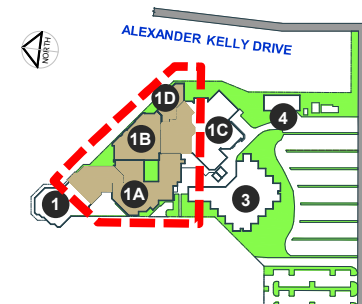

LEGEND

- DISABLED CAR PARK 
- FIRST AID ROOM 
- DISABLED ACCESS 
- LIFT 
- ASSEMBLY AREA 
- ENTRANCE 
- i CENTRAL & HOPGOOD THEATRE 
- GENERAL TEACHING 
- ONKAPARINGA LIBRARY 
- METBAC / CORPORATE HUB 
- WORKSKIL 
- STORE 
- GENERAL TEACHING 
- AUTOMOTIVE 

SITE PLAN

NOARLUNGA CAMPUS
Ramsay Place, Noarlunga Centre SA 5168

BUILDING 4
(REFER TO KEY PLAN FOR LOCATION)

BUILDING 1B

BUILDING 1C

BUILDING 1

BUILDING 1A

BUILDING 1D

KEY PLAN

LEGEND

- DISABLED TOILET
- FIRST AID ROOM
- TOILET
- DISABLED ACCESS
- LIFT
- EMERGENCY PHONE
- ENTRANCE
- i CENTRAL & HOPGOOD THEATRE
- GENERAL TEACHING
- ONKAPARINGA LIBRARY
- METBAC / CORPORATE HUB
- WORKSKIL
- AUTOMOTIVE

LEVEL 1 WEST

NOARLUNGA CAMPUS
Ramsay Place, Noarlunga Centre SA 5168

KEY PLAN

LEGEND

- DISABLED TOILET 
- TOILET 
- DISABLED ACCESS 
- LIFT 
- EMERGENCY PHONE 
- ENTRANCE 
- i CENTRAL & HOPGOOD THEATRE 
- GENERAL TEACHING 
- ONKAPARINGA LIBRARY 
- METBAC / CORPORATE HUB 
- WORKSKIL 