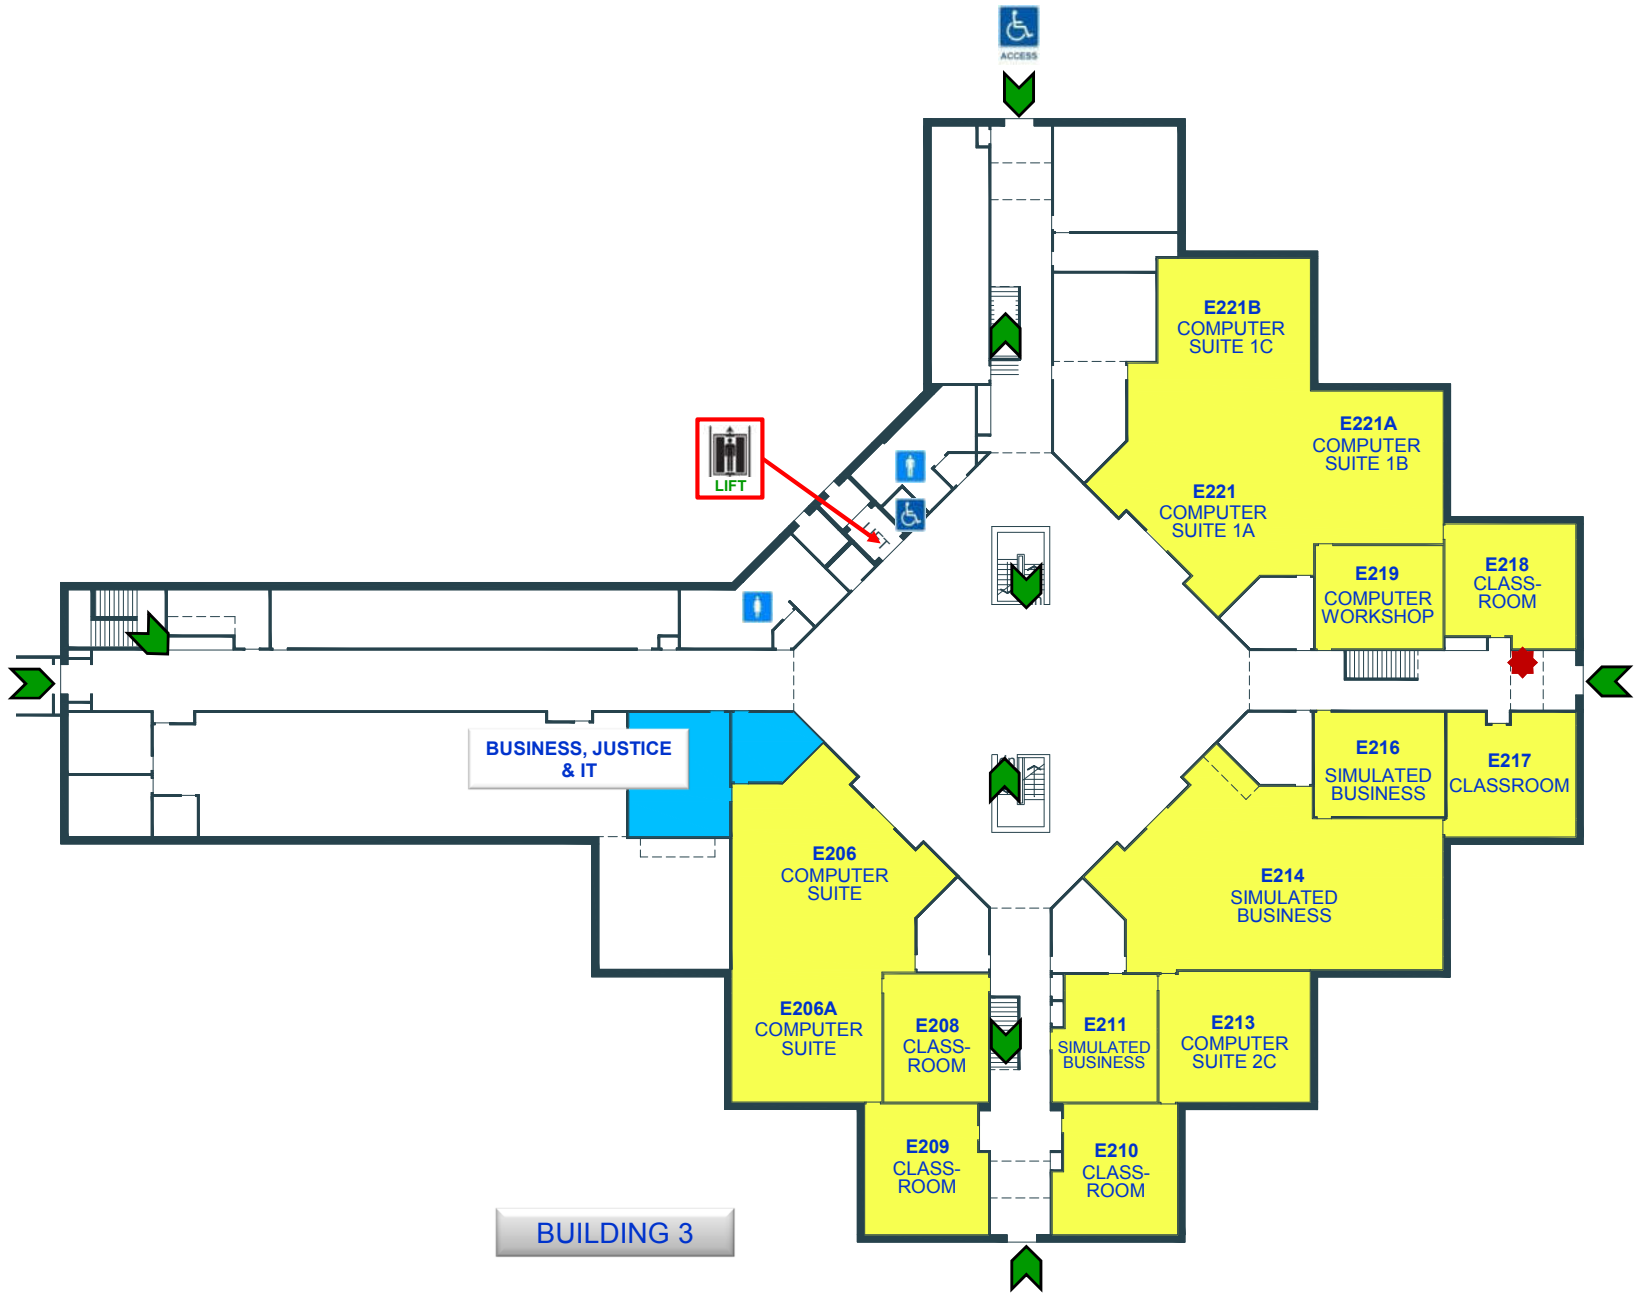

LEGEND

- DISABLED CAR PARK 
- FIRST AID ROOM 
- DISABLED ACCESS 
- LIFT 
- ASSEMBLY AREA 
- ENTRANCE 
- i CENTRAL & HOPGOOD THEATRE 
- GENERAL TEACHING 
- ONKAPARINGA LIBRARY 
- METBAC / CORPORATE HUB 
- WORKSKIL 
- STORE 
- GENERAL TEACHING 
- AUTOMOTIVE 

KEY PLAN

LEGEND

- DISABLED TOILET
- FIRST AID ROOM
- TOILET
- DISABLED ACCESS
- LIFT
- EMERGENCY PHONE
- ENTRANCE
- i CENTRAL & HOPGOOD THEATRE
- GENERAL TEACHING
- ONKAPARINGA LIBRARY
- METBAC / CORPORATE HUB
- WORKSKIL
- AUTOMOTIVE

LEVEL 1 WEST

NOARLUNGA CAMPUS
Ramsay Place, Noarlunga Centre SA 5168

KEY PLAN

LEGEND

- DISABLED TOILET 
- TOILET 
- DISABLED ACCESS 
- LIFT 
- EMERGENCY PHONE 
- ENTRANCE 
- i CENTRAL & HOPGOOD THEATRE 
- GENERAL TEACHING 
- ONKAPARINGA LIBRARY 
- METBAC / CORPORATE HUB 
- WORKSKIL 

LEVEL 2 WEST

NOARLUNGA CAMPUS
Ramsay Place, Noarlunga Centre SA 5168

BUILDING 3

KEY PLAN

LEGEND

- DISABLED TOILET 
- TOILET 
- DISABLED ACCESS 
- LIFT 
- EMERGENCY PHONE 
- ENTRANCE 
- GENERAL TEACHING 

LEVEL 2 EAST