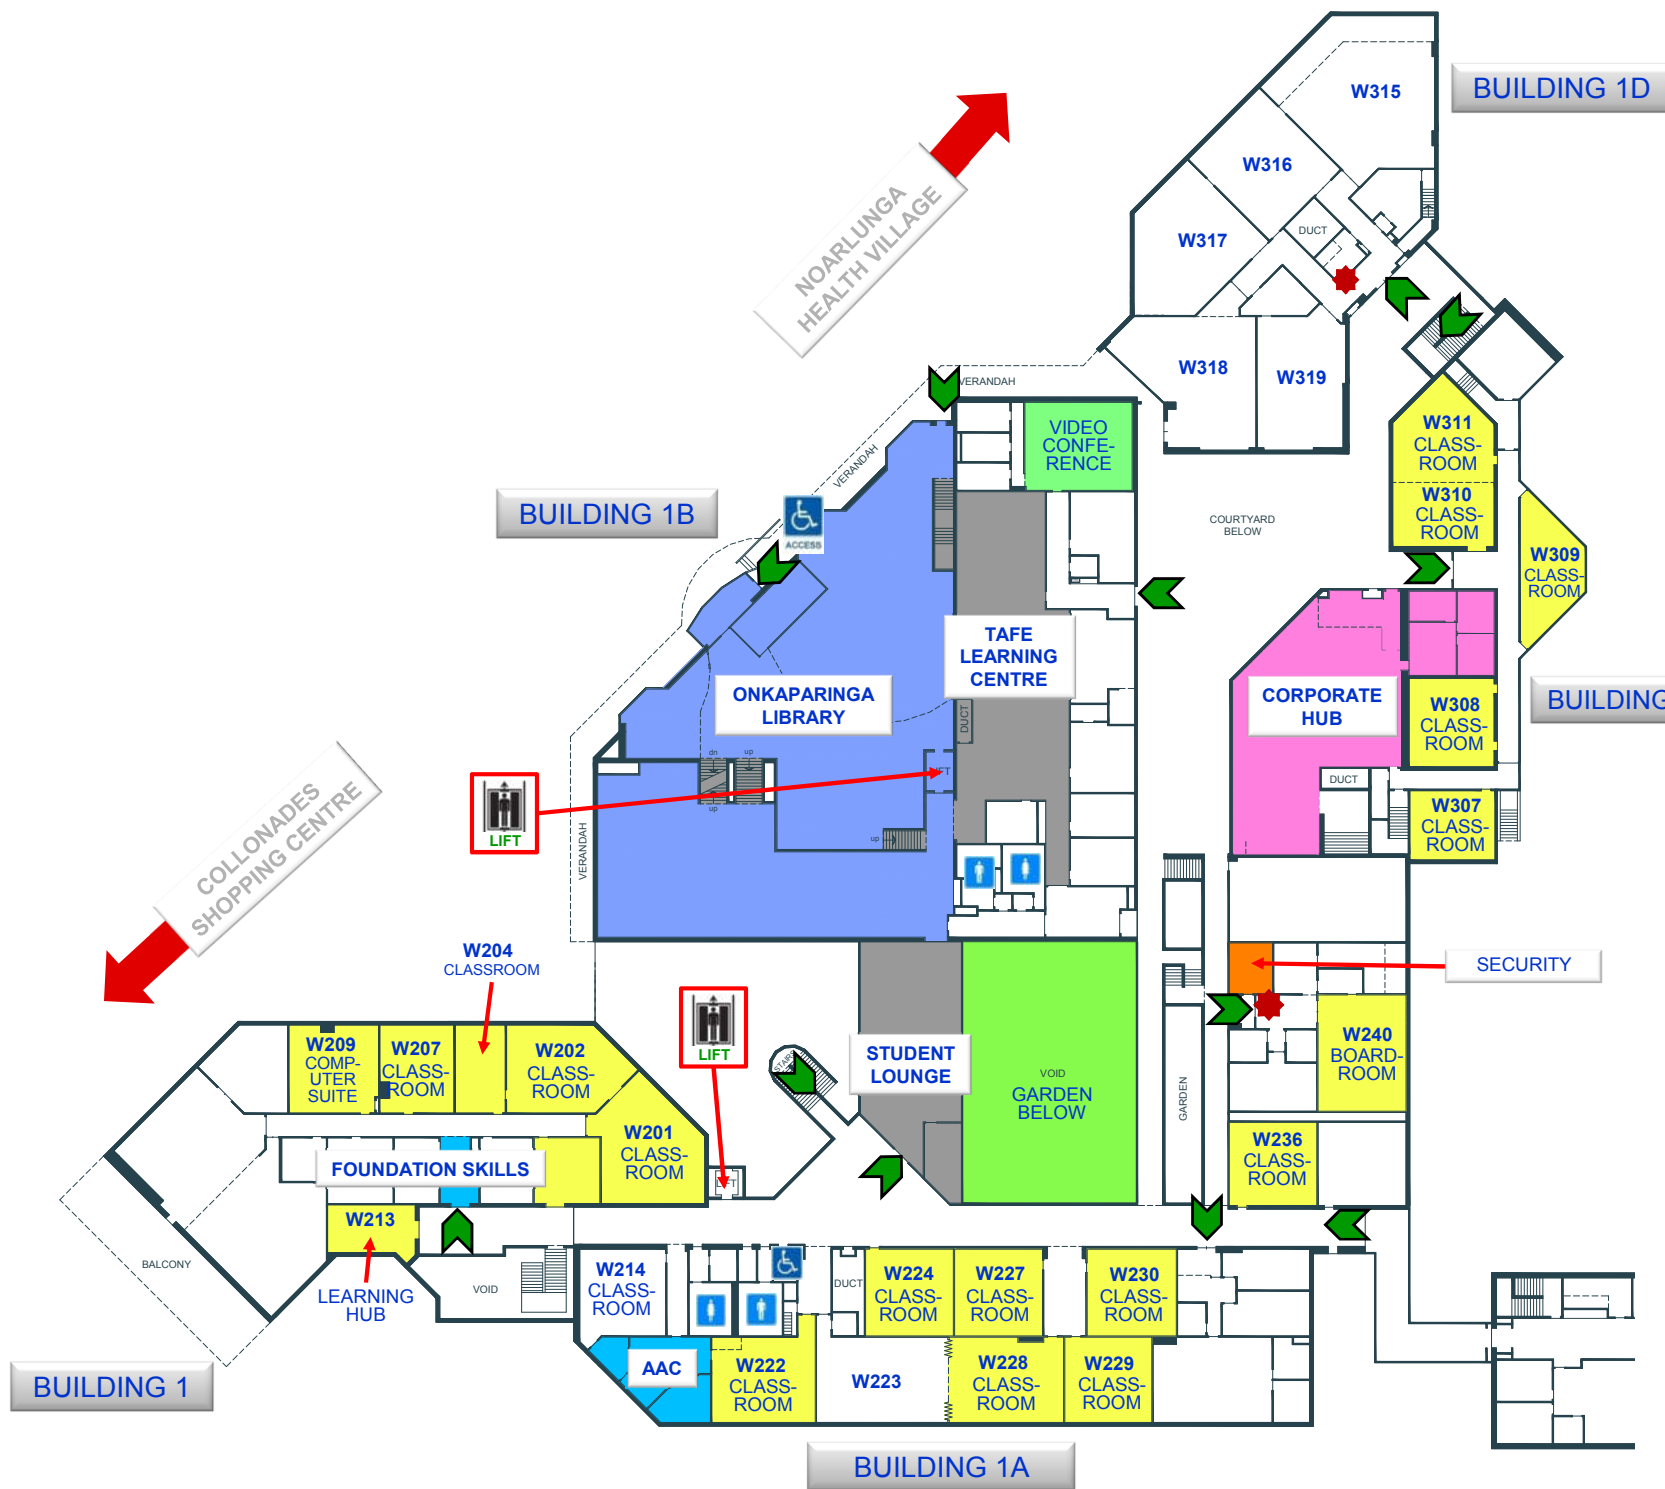

LEGEND

- DISABLED CAR PARK 
- FIRST AID ROOM 
- DISABLED ACCESS 
- LIFT 
- ASSEMBLY AREA 
- ENTRANCE 
- i CENTRAL & HOPGOOD THEATRE 
- GENERAL TEACHING 
- ONKAPARINGA LIBRARY 
- METBAC / CORPORATE HUB 
- WORKSKIL 
- STORE 
- GENERAL TEACHING 
- AUTOMOTIVE 

KEY PLAN

LEGEND

- DISABLED TOILET
- FIRST AID ROOM
- TOILET
- DISABLED ACCESS
- LIFT
- EMERGENCY PHONE
- ENTRANCE
- i CENTRAL & HOPGOOD THEATRE
- GENERAL TEACHING
- ONKAPARINGA LIBRARY
- METBAC / CORPORATE HUB
- WORKSKIL
- AUTOMOTIVE

LEVEL 1 WEST

NOARLUNGA CAMPUS
Ramsay Place, Noarlunga Centre SA 5168

KEY PLAN

LEGEND

- DISABLED TOILET 
- TOILET 
- DISABLED ACCESS 
- LIFT 
- EMERGENCY PHONE 
- ENTRANCE 
- i CENTRAL & HOPGOOD THEATRE 
- GENERAL TEACHING 
- ONKAPARINGA LIBRARY 
- METBAC / CORPORATE HUB 
- WORKSKIL 

LEVEL 2 WEST

NOARLUNGA CAMPUS
Ramsay Place, Noarlunga Centre SA 5168

BUILDING 3

KEY PLAN

LEGEND

- DISABLED TOILET 
- TOILET 
- DISABLED ACCESS 
- LIFT 
- EMERGENCY PHONE 
- ENTRANCE 
- GENERAL TEACHING 

LEVEL 2 EAST