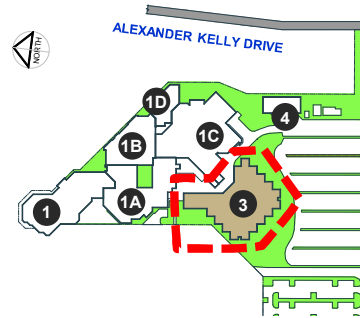

SITE PLAN

NOARLUNGA CAMPUS
Ramsay Place, Noarlunga Centre SA 5168

BUILDING 4
(REFER TO KEY PLAN FOR LOCATION)

BUILDING 1B

BUILDING 1C

BUILDING 1

BUILDING 1A

BUILDING 1D

KEY PLAN

LEGEND

- DISABLED TOILET
- FIRST AID ROOM
- TOILET
- DISABLED ACCESS
- LIFT
- EMERGENCY PHONE
- ENTRANCE
- i CENTRAL & HOPGOOD THEATRE
- GENERAL TEACHING
- ONKAPARINGA LIBRARY
- METBAC / CORPORATE HUB
- WORKSKIL
- AUTOMOTIVE

LEVEL 2 WEST

NOARLUNGA CAMPUS
Ramsay Place, Noarlunga Centre SA 5168

BUILDING 3

KEY PLAN

LEGEND

- DISABLED TOILET 
- TOILET 
- DISABLED ACCESS 
- LIFT 
- EMERGENCY PHONE 
- ENTRANCE 
- GENERAL TEACHING 

LEVEL 2 EAST

NOARLUNGA CAMPUS
Ramsay Place, Noarlunga Centre SA 5168

BUILDING 3

KEY PLAN

LEGEND

- DISABLED TOILET 
- TOILET 
- DISABLED ACCESS 
- LIFT 
- ENTRANCE 
- GENERAL TEACHING 

LEVEL 3 EAST

NOARLUNGA CAMPUS
Ramsay Place, Noarlunga Centre SA 5168