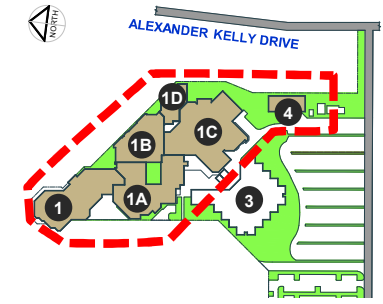

LEGEND

- DISABLED CAR PARK 
- FIRST AID ROOM 
- DISABLED ACCESS 
- LIFT 
- ASSEMBLY AREA 
- ENTRANCE 
- i CENTRAL & HOPGOOD THEATRE 
- GENERAL TEACHING 
- ONKAPARINGA LIBRARY 
- METBAC / CORPORATE HUB 
- WORKSKIL 
- STORE 
- GENERAL TEACHING 
- AUTOMOTIVE 

SITE PLAN

NOARLUNGA CAMPUS
Ramsay Place, Noarlunga Centre SA 5168

BUILDING 4
(REFER TO KEY PLAN FOR LOCATION)

BUILDING 1B

BUILDING 1C

BUILDING 1

BUILDING 1A

BUILDING 1D

KEY PLAN

LEGEND

- DISABLED TOILET
- FIRST AID ROOM
- TOILET
- DISABLED ACCESS
- LIFT
- EMERGENCY PHONE
- ENTRANCE
- i CENTRAL & HOPGOOD THEATRE
- GENERAL TEACHING
- ONKAPARINGA LIBRARY
- METBAC / CORPORATE HUB
- WORKSKIL
- AUTOMOTIVE

LEVEL 1 WEST

NOARLUNGA CAMPUS
Ramsay Place, Noarlunga Centre SA 5168

KEY PLAN

LEGEND

- DISABLED TOILET 
- TOILET 
- DISABLED ACCESS 
- LIFT 
- EMERGENCY PHONE 
- ENTRANCE 
- i CENTRAL & HOPGOOD THEATRE 
- GENERAL TEACHING 
- ONKAPARINGA LIBRARY 
- METBAC / CORPORATE HUB 
- WORKSKIL 