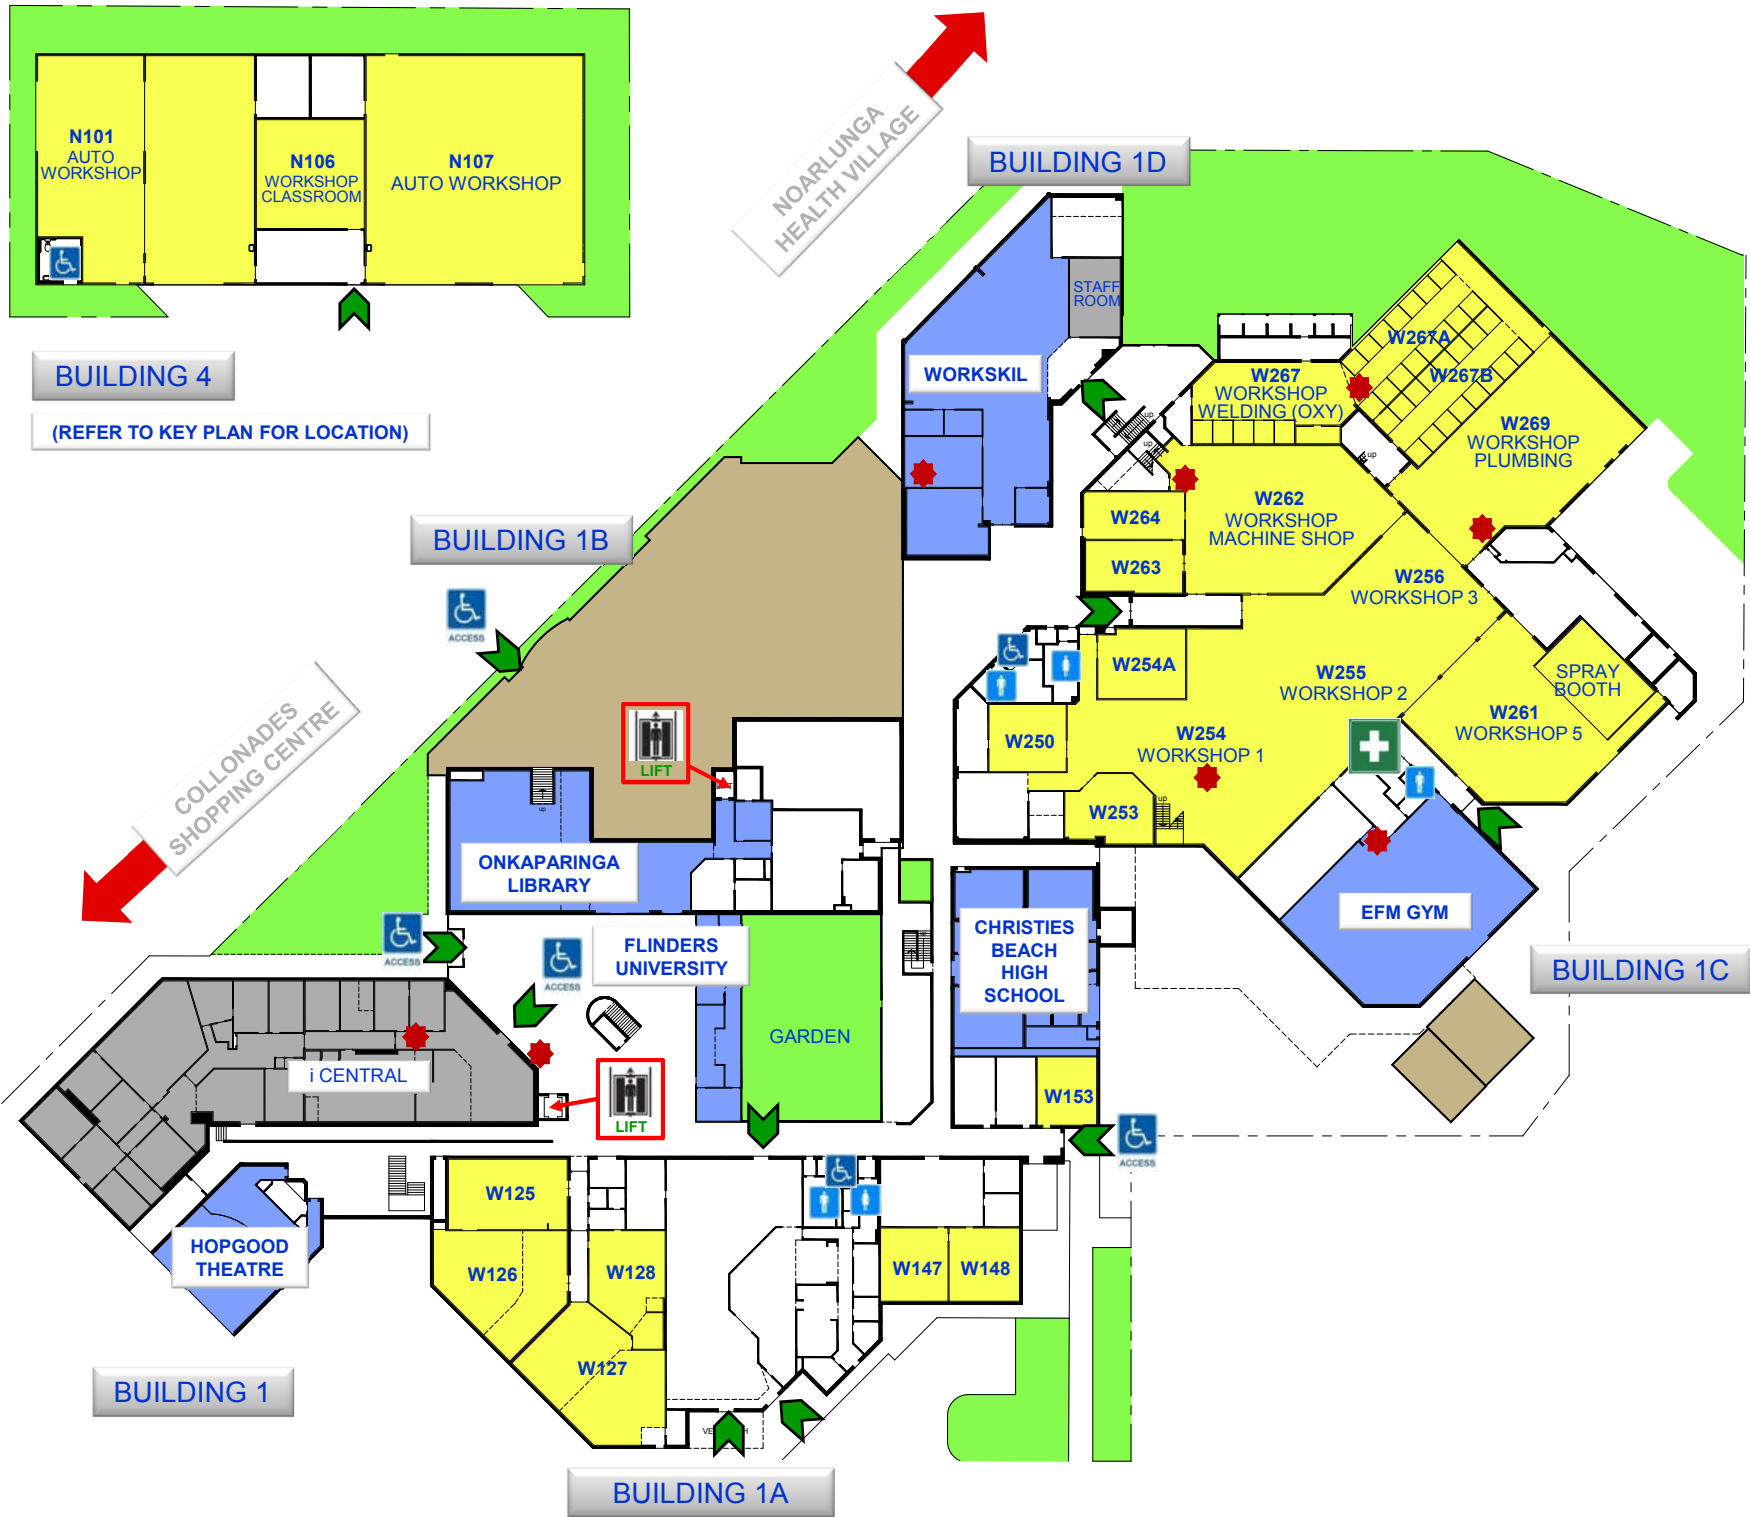

BUILDING 4
(REFER TO KEY PLAN FOR LOCATION)

BUILDING 1B

BUILDING 1C

BUILDING 1

BUILDING 1A

BUILDING 1D

KEY PLAN

LEGEND

- DISABLED TOILET
- FIRST AID ROOM
- TOILET
- DISABLED ACCESS
- LIFT
- EMERGENCY PHONE
- ENTRANCE
- i CENTRAL & HOPGOOD THEATRE
- GENERAL TEACHING
- ONKAPARINGA LIBRARY
- METBAC / CORPORATE HUB
- WORKSKIL
- AUTOMOTIVE

LEVEL 1 WEST

NOARLUNGA CAMPUS
Ramsay Place, Noarlunga Centre SA 5168