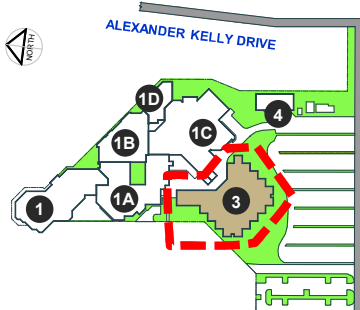

SITE PLAN

NOARLUNGA CAMPUS
Ramsay Place, Noarlunga Centre SA 5168

BUILDING 4
(REFER TO KEY PLAN FOR LOCATION)

BUILDING 1B

BUILDING 1C

BUILDING 1

BUILDING 1A

BUILDING 1D

KEY PLAN

LEGEND

- DISABLED TOILET
- FIRST AID ROOM
- TOILET
- DISABLED ACCESS
- LIFT
- EMERGENCY PHONE
- ENTRANCE
- i CENTRAL & HOPGOOD THEATRE
- GENERAL TEACHING
- ONKAPARINGA LIBRARY
- METBAC / CORPORATE HUB
- WORKSKIL
- AUTOMOTIVE

LEVEL 2 WEST

NOARLUNGA CAMPUS
Ramsay Place, Noarlunga Centre SA 5168

BUILDING 3

KEY PLAN

LEGEND

- DISABLED TOILET 
- TOILET 
- DISABLED ACCESS 
- LIFT 
- EMERGENCY PHONE 
- ENTRANCE 
- GENERAL TEACHING 

LEVEL 2 EAST

NOARLUNGA CAMPUS
Ramsay Place, Noarlunga Centre SA 5168

BUILDING 3

KEY PLAN

LEGEND

- DISABLED TOILET 
- TOILET 
- DISABLED ACCESS 
- LIFT 
- ENTRANCE 
- GENERAL TEACHING 

LEVEL 3 EAST

NOARLUNGA CAMPUS
Ramsay Place, Noarlunga Centre SA 5168