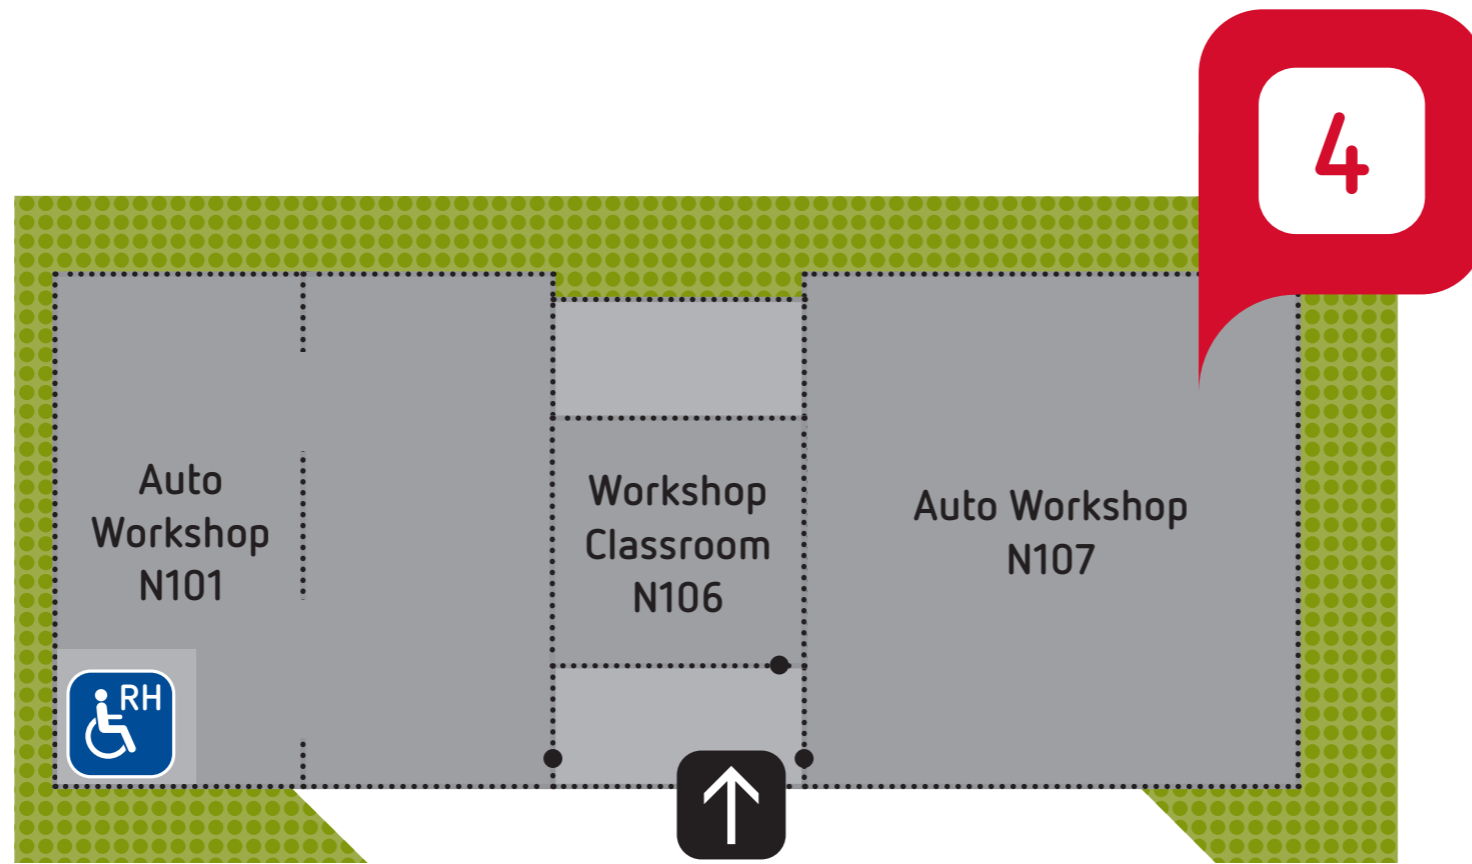

Noarlunga Campus East Map – Level 3

Ramsay Place, Noarlunga Centre SA, 5168

-  Entry / Exit
-  Room Entry / Primary Entry
-  Lifts
-  Stairs
-  Toilets
-  Accessible Toilet
-  Student Hub

Beauty Room E335	3
Classroom E302, E304, E308, E310, E326B	3
Computer Suite (Hair & Beauty) E339	3
Dining Hospitality E326	3
Hair & Beauty	3
Hairdressing E342	3
Health, Community & Foundation Skills	3
Hospitality	3
John Reynell Restaurant	3
Kitchen Hospitality E330, E332	3
Nail Tech Room E338	3
Quiet Room	3
Skills Lab 1 E303	3
Skills Lab 2 E305	3
Skills Lab 3 E306	3
Skills Lab 4 E307	3
Student Hub	3
Student Services	3
Training Bar E327	3

**Noarlunga Campus
 Automotive – Level 1**

Ramsay Place, Noarlunga Centre SA, 5168

-  Entry / Exit
-  Room Entry / Primary Entry
-  Accessible Toilet

Auto Workshop N101, N107	1
Workshop Classroom N106	1