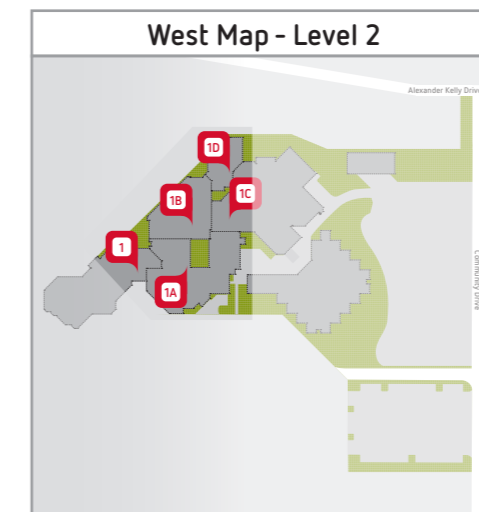

Automotive	1
------------	---

Noarlunga Campus West Map – Level 1

Ramsay Place, Noarlunga Centre SA, 5168

-  Entry / Exit
-  Room Entry / Primary Entry
-  Lifts
-  Stairs
-  Toilets
-  Accessible Toilet
-  First Aid
-  Accessible Entry / Exit

Noarlunga Campus West Map – Level 2

Ramsay Place, Noarlunga Centre SA, 5168

- Entry / Exit
- Room Entry / Primary Entry
- Lifts
- Stairs
- Toilets
- Accessible Toilet
- Security
- Accessible Entry / Exit