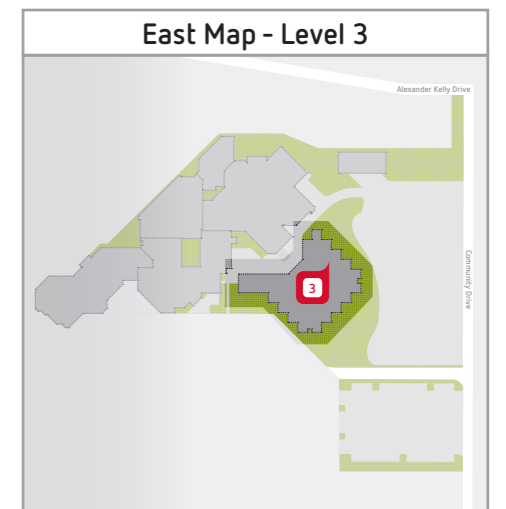

Noarlunga Campus East Map – Level 2

Ramsay Place, Noarlunga Centre SA, 5168

Entry / Exit

Room Entry / Primary Entry

Lifts

Stairs

Toileets

Accessible Toilet

Noarlunga Campus East Map – Level 3

Ramsay Place, Noarlunga Centre SA, 5168

-  Entry / Exit
-  Room Entry / Primary Entry
-  Lifts
-  Stairs
-  Toilets
-  Accessible Toilet
-  Student Hub

Beauty Room E335	3
Classroom E302, E304, E308, E310, E326B	3
Computer Suite (Hair & Beauty) E339	3
Dining Hospitality E326	3
Hair & Beauty	3
Hairdressing E342	3
Health, Community & Foundation Skills	3
Hospitality	3
John Reynell Restaurant	3
Kitchen Hospitality E330, E332	3
Nail Tech Room E338	3
Quiet Room	3
Skills Lab 1 E303	3
Skills Lab 2 E305	3
Skills Lab 3 E306	3
Skills Lab 4 E307	3
Student Hub	3
Student Services	3
Training Bar E327	3