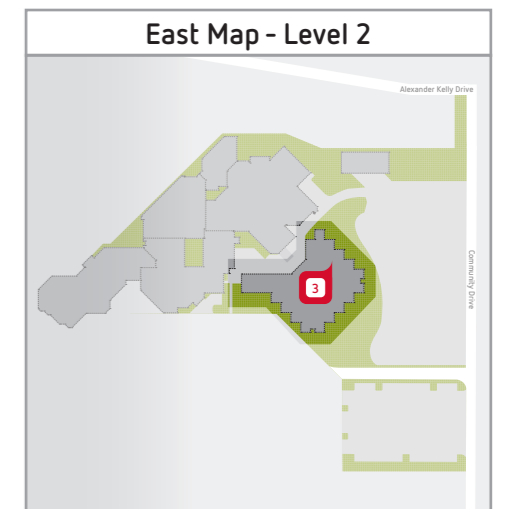

Noarlunga Campus East Map – Level 2

Ramsay Place, Noarlunga Centre SA, 5168

Entry / Exit

Room Entry / Primary Entry

Lifts

Stairs

Toileets

Accessible Toilet

Accessible Entry / Exit

Classroom E208-E211, E217-E218	2
Computer Suite E206, E206A	2
Computer Suite 1A E221	2
Computer Suite 1B E221A	2
Computer Suite 1C E221B	2
Computer Suite 2C E213	2
Computer Workshop E219	2
Training Room E214, E216	2