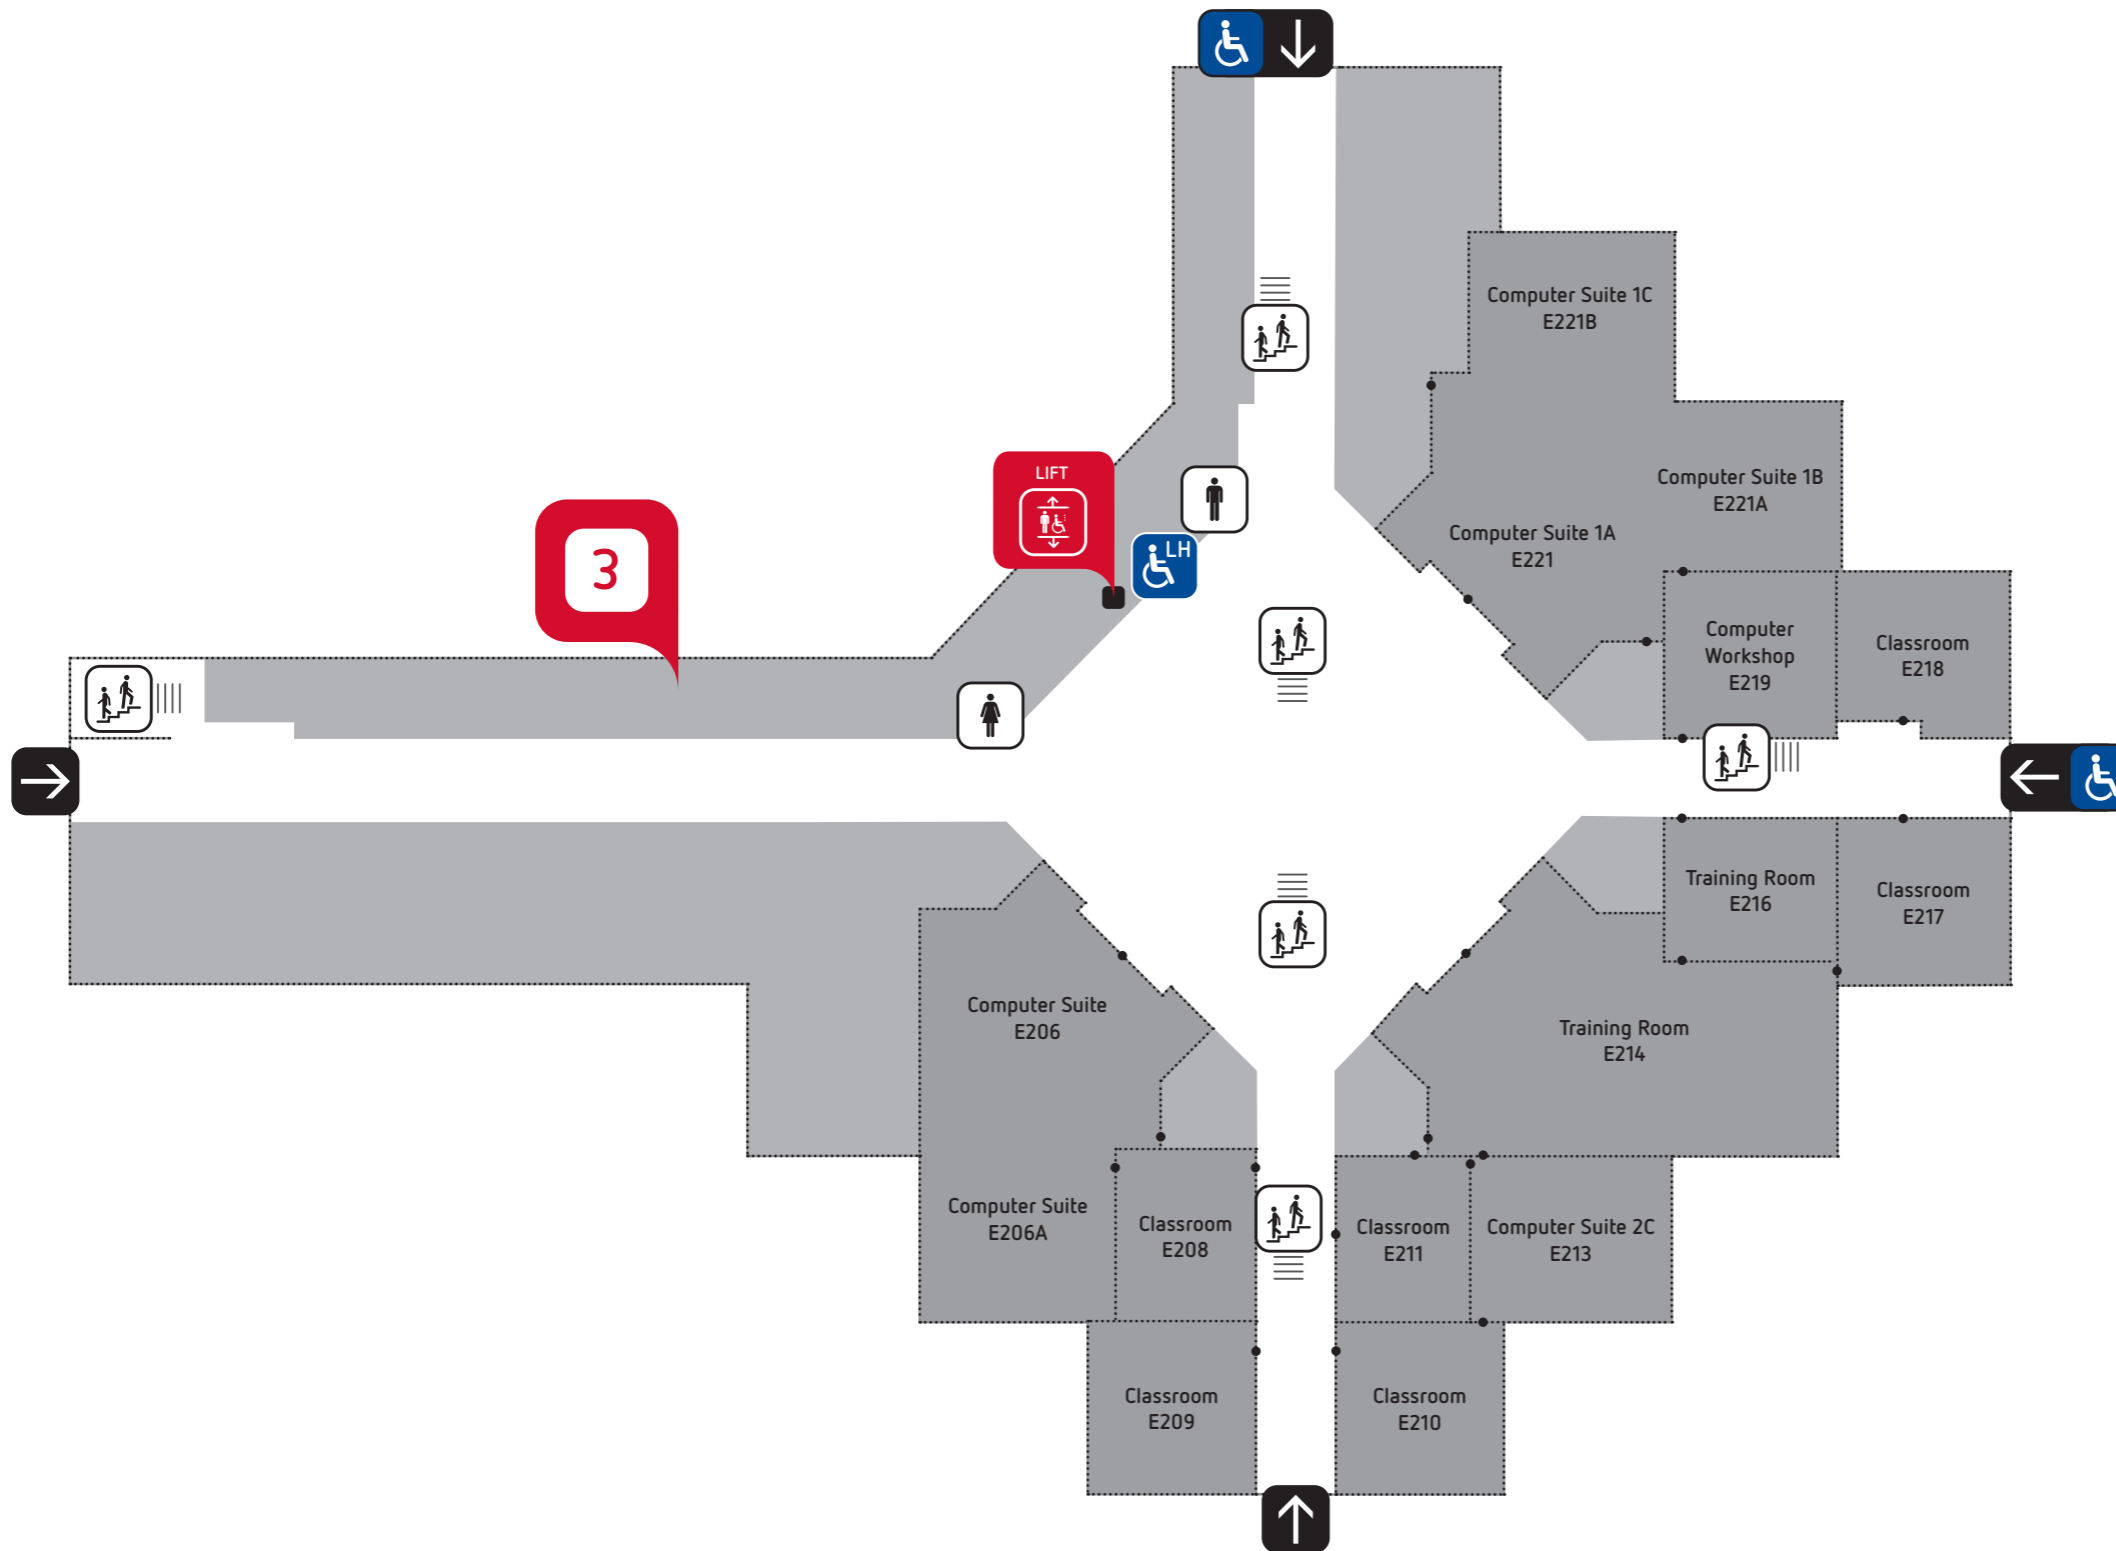

Noarlunga Campus East Map – Level 2

Ramsay Place, Noarlunga Centre SA, 5168

Entry / Exit

Room Entry / Primary Entry

Lifts

Stairs

Toileets

Accessible Toilet

Accessible Entry / Exit

Classroom E208-E211, E217-E218	2
Computer Suite E206, E206A	2
Computer Suite 1A E221	2
Computer Suite 1B E221A	2
Computer Suite 1C E221B	2
Computer Suite 2C E213	2
Computer Workshop E219	2
Training Room E214, E216	2