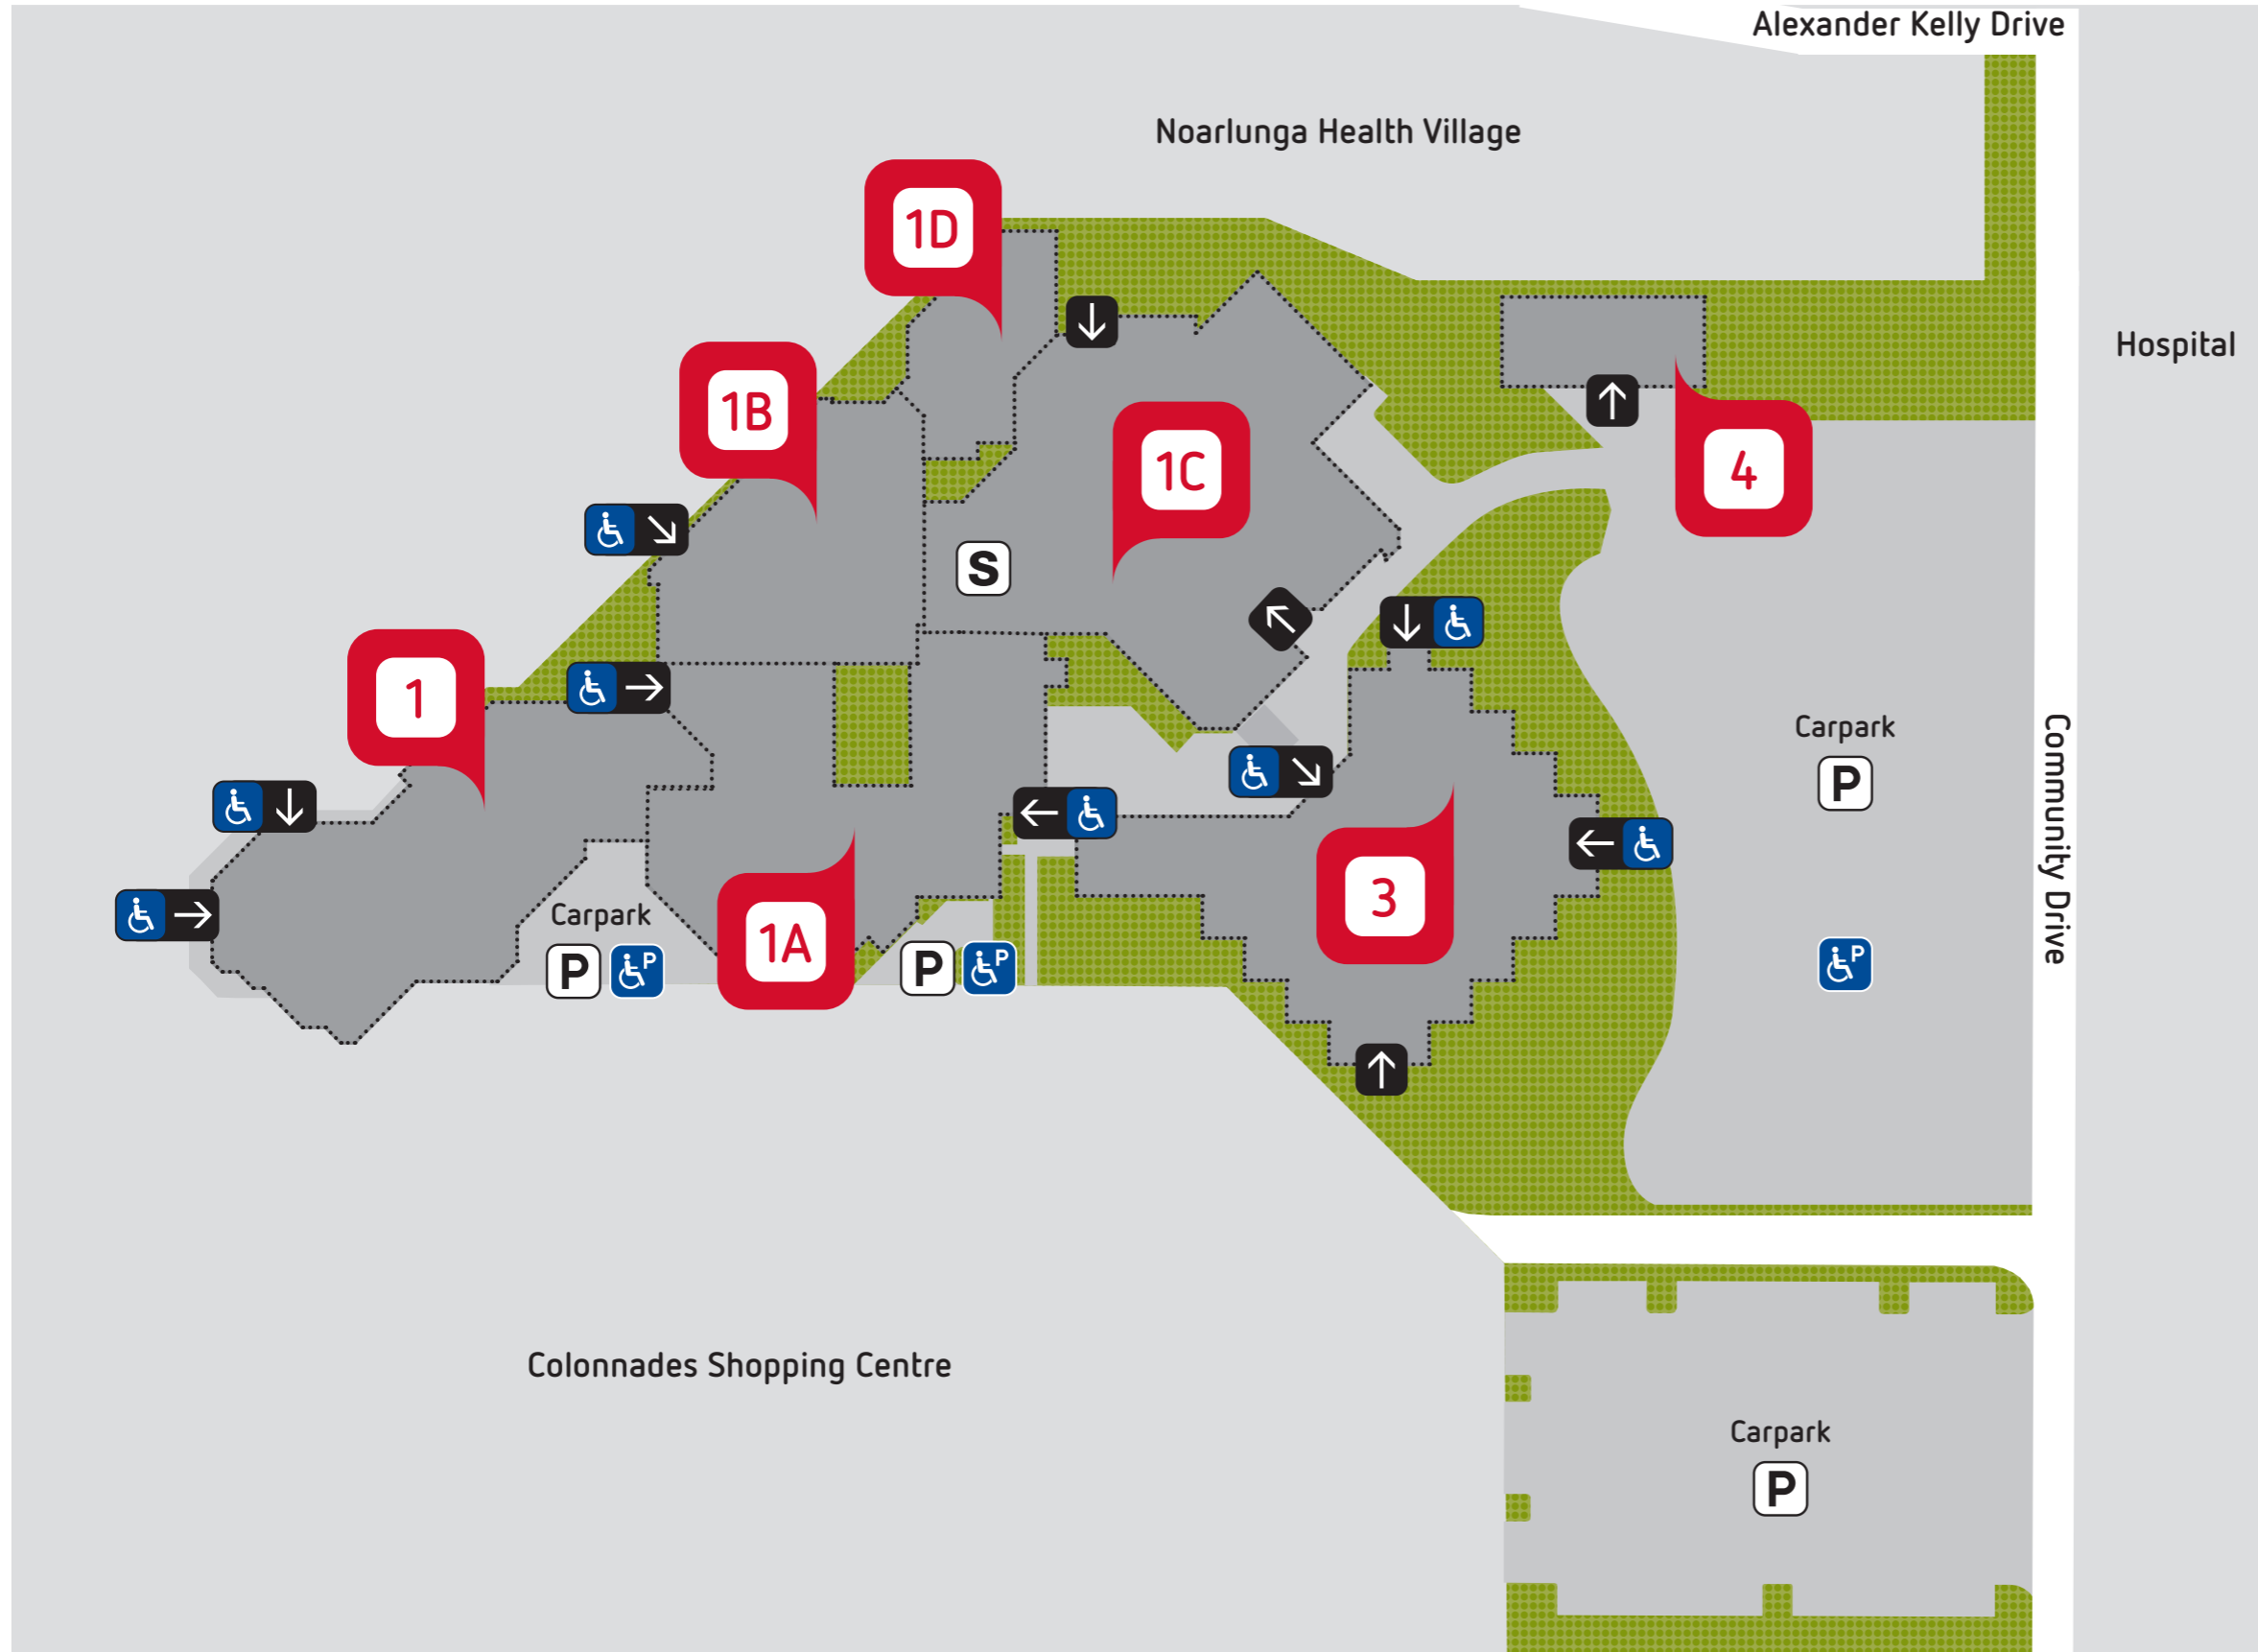

Entry / Exit

Accessible Entry / Exit

Security

Carpark

Accessible Parking

Building 1
Level

Hopgood Theatre	1
Foundation Skills	2

Building 1A
Level

Flinders University	1
General Teaching	1,2
Norgrove Training	1
Student Lounge	2

Building 1B
Level

Onkaparinga Library	1,2
---------------------	-----

Building 1C
Level

Classrooms	1,2
Corporate Hub	2
Security	2
Workshops	1

Automotive	1
------------	---

Noarlunga Campus West Map – Level 1

Ramsay Place, Noarlunga Centre SA, 5168

-  Entry / Exit
-  Room Entry / Primary Entry
-  Lifts
-  Stairs
-  Toilets
-  Accessible Toilet
-  First Aid
-  Accessible Entry / Exit

Noarlunga Campus East Map – Level 3

Ramsay Place, Noarlunga Centre SA, 5168

-  Entry / Exit
-  Room Entry / Primary Entry
-  Lifts
-  Stairs
-  Toilets
-  Accessible Toilet
-  Student Hub

Beauty Room E335	3
Classroom E302, E304, E308, E310, E326B	3
Computer Suite (Hair & Beauty) E339	3
Dining Hospitality E326	3
Hair & Beauty	3
Hairdressing E342	3
Health, Community & Foundation Skills	3
Hospitality	3
John Reynell Restaurant	3
Kitchen Hospitality E330, E332	3
Nail Tech Room E338	3
Quiet Room	3
Skills Lab 1 E303	3
Skills Lab 2 E305	3
Skills Lab 3 E306	3
Skills Lab 4 E307	3
Student Hub	3
Student Services	3
Training Bar E327	3