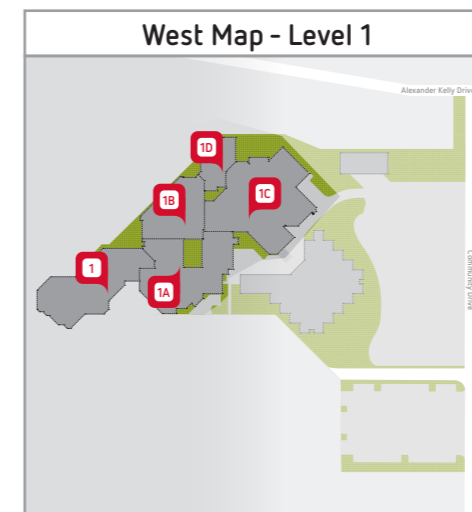

Flinders University	1
General Teaching	1,2
Norgrove Training	1
Student Lounge	2

Building 1B
Level

Onkaparinga Library	1,2
---------------------	-----

Building 1C
Level

Classrooms	1,2
Corporate Hub	2
Security	2
Workshops	1

Building 1D
Level

Workskil	1
Christies Beach High School	2

Building 3
Level

General Teaching	2,3
Hair & Beauty	3
Health, Community & Foundation Skills	3
John Reynell Restaurant	3
Student Hub	3

Building 4
Level

Automotive	1
------------	---

Noarlunga Campus West Map – Level 1

Ramsay Place, Noarlunga Centre SA, 5168

-  Entry / Exit
-  Room Entry / Primary Entry
-  Lifts
-  Stairs
-  Toilets
-  Accessible Toilet
-  First Aid
-  Accessible Entry / Exit