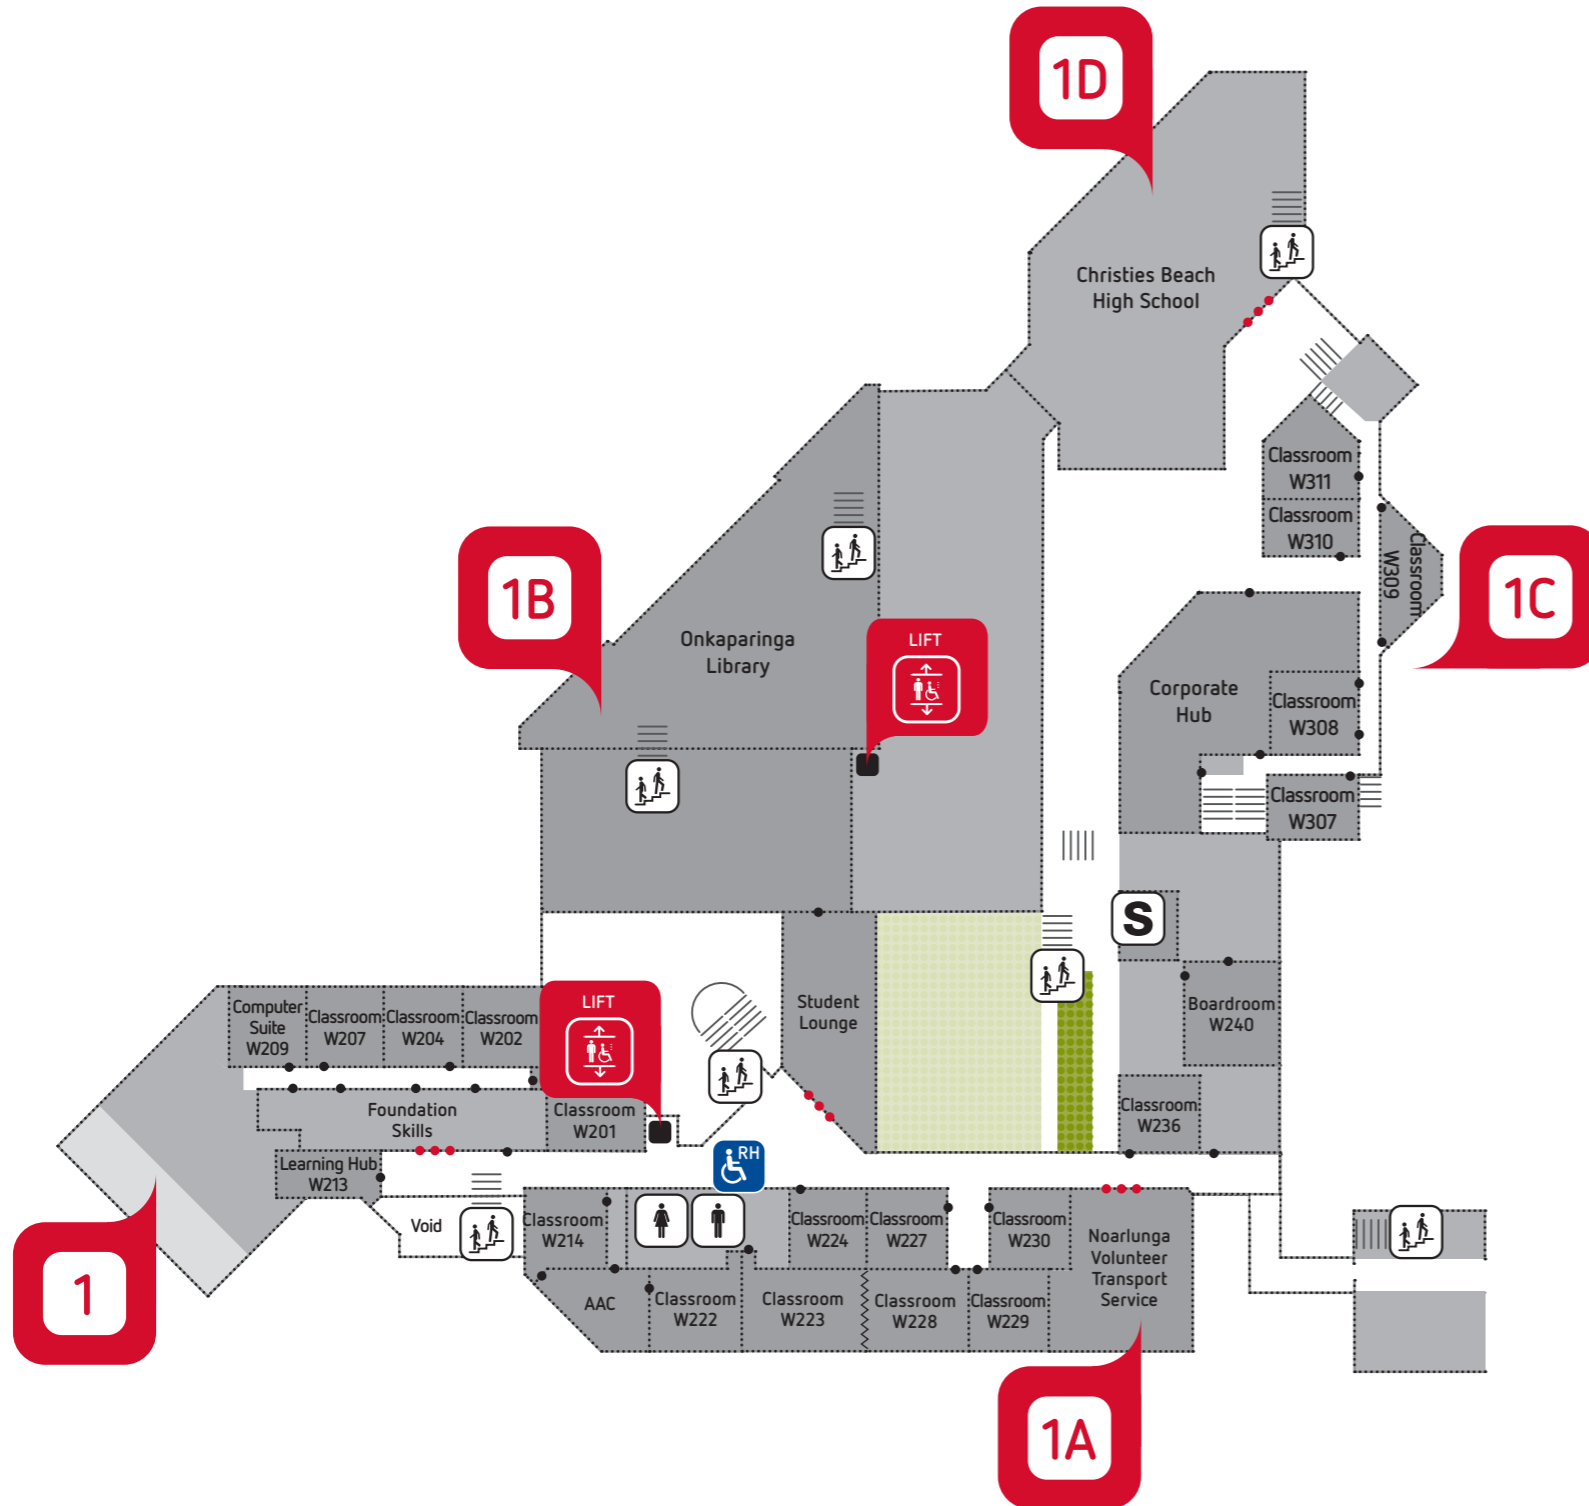

Flinders University	1
General Teaching	1,2
Norgrove Training	1
Student Lounge	2

Building 1B
Level

Onkaparinga Library	1,2
---------------------	-----

Building 1C
Level

Classrooms	1,2
Corporate Hub	2
Security	2
Workshops	1

Automotive	1
------------	---

Noarlunga Campus West Map – Level 1

Ramsay Place, Noarlunga Centre SA, 5168

-  Entry / Exit
-  Room Entry / Primary Entry
-  Lifts
-  Stairs
-  Toilets
-  Accessible Toilet
-  First Aid
-  Accessible Entry / Exit

1	Hopgood Theatre	1
1A	Department of Education	1
	Flinders University	1
	Norgrove Training	1
	W125 - W128, W147 - W148	1
1B	Onkaparinga Library	1
	Video Conference	1
1C	EFM Gym	1
	W250, W253, W254A, W263, W264, W267A, W267B	1
	Workshop W254 - W256, W261, W262, W267, W269	1
1D	Workskil	1

Noarlunga Campus West Map – Level 2

Ramsay Place, Noarlunga Centre SA, 5168

- Entry / Exit
- Room Entry / Primary Entry
- Lifts
- Stairs
- Toilets
- Accessible Toilet
- Security
- Accessible Entry / Exit