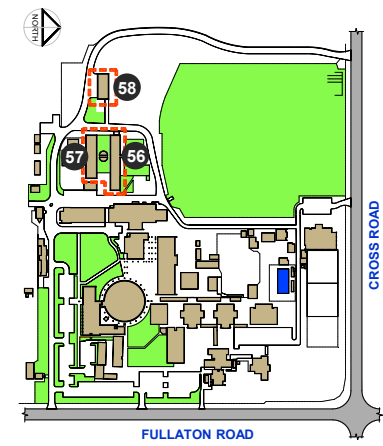

KEY PLAN

LEGEND

- DISABLED TOILET
- TOILET
- ENTRANCE
- ARBORICULTURE AND LANDSCAPE (Q BLOCK)
- HORTICULTURE & NATURAL RESOURCES (S BLOCK)
- TURF & IRRIGATION (R BLOCK)

GROUND FLOOR

URRBRAE CAMPUS
505 Fullarton Road, Netherby, SA 5062

KEY PLAN

LEGEND

- DISABLED TOILET 
- FIRST AID ROOM 
- TOILET 
- DISABLED ACCESS 
- ENTRANCE 
- GENERAL TEACHING 
- ADMIN & RESOURCE CENTRE (A BLOCK) 

GROUND FLOOR

URRBRAE CAMPUS

505 Fullarton Road, Netherby, SA 5062

tafesa

Government of South Australia

KEY PLAN

LEGEND

- DISABLED TOILET 
- TOILET 
- DISABLED ACCESS 
- ENTRANCE 
- CAFETERIA & STUDENT LOUNGE (SHARED) 

GROUND FLOOR

URRBRAE CAMPUS
505 Fullarton Road, Netherby, SA 5062