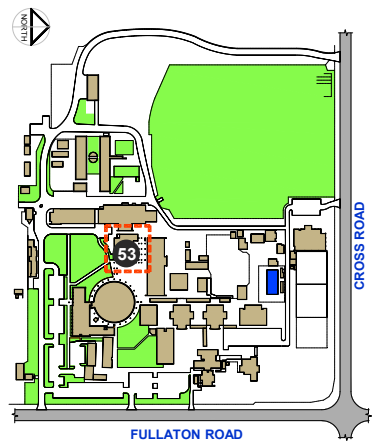

KEY PLAN

LEGEND

- DISABLED TOILET
- TOILET
- ENTRANCE
- ARBORICULTURE AND LANDSCAPE (Q BLOCK)
- HORTICULTURE & NATURAL RESOURCES (S BLOCK)
- TURF & IRRIGATION (R BLOCK)

GROUND FLOOR

URRBRAE CAMPUS
505 Fullarton Road, Netherby, SA 5062

KEY PLAN

LEGEND

- DISABLED TOILET 
- FIRST AID ROOM 
- TOILET 
- DISABLED ACCESS 
- ENTRANCE 
- GENERAL TEACHING 
- ADMIN & RESOURCE CENTRE (A BLOCK) 

GROUND FLOOR

URRBRAE CAMPUS

505 Fullarton Road, Netherby, SA 5062

tafesa

Government of South Australia

KEY PLAN

LEGEND

- DISABLED TOILET 
- TOILET 
- DISABLED ACCESS 
- ENTRANCE 
- CAFETERIA & STUDENT LOUNGE (SHARED) 

GROUND FLOOR

URRBRAE CAMPUS
505 Fullarton Road, Netherby, SA 5062