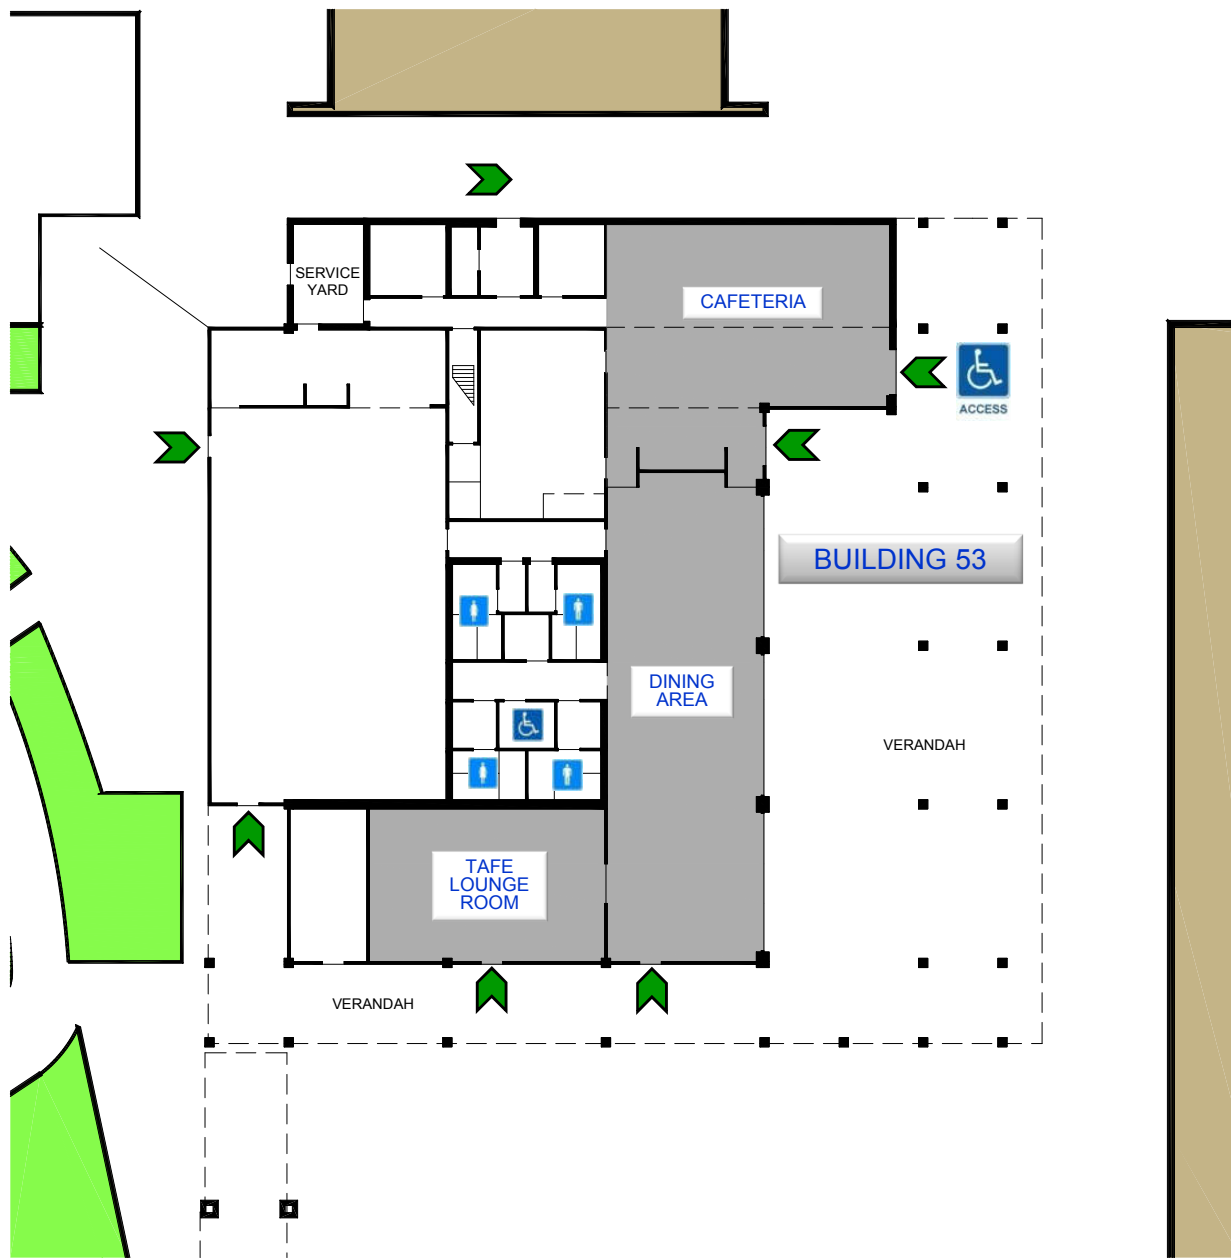

KEY PLAN

LEGEND

- DISABLED TOILET
- TOILET
- ENTRANCE
- ARBORICULTURE AND LANDSCAPE (Q BLOCK)
- HORTICULTURE & NATURAL RESOURCES (S BLOCK)
- TURF & IRRIGATION (R BLOCK)

GROUND FLOOR

URRBRAE CAMPUS
505 Fullarton Road, Netherby, SA 5062

KEY PLAN

LEGEND

- DISABLED TOILET 
- FIRST AID ROOM 
- TOILET 
- DISABLED ACCESS 
- ENTRANCE 
- GENERAL TEACHING 
- ADMIN & RESOURCE CENTRE (A BLOCK) 

GROUND FLOOR

URRBRAE CAMPUS

505 Fullarton Road, Netherby, SA 5062

tafesa

Government of South Australia

KEY PLAN

LEGEND

- DISABLED TOILET 
- TOILET 
- DISABLED ACCESS 
- ENTRANCE 
- CAFETERIA & STUDENT LOUNGE (SHARED) 

GROUND FLOOR

URRBRAE CAMPUS
505 Fullarton Road, Netherby, SA 5062