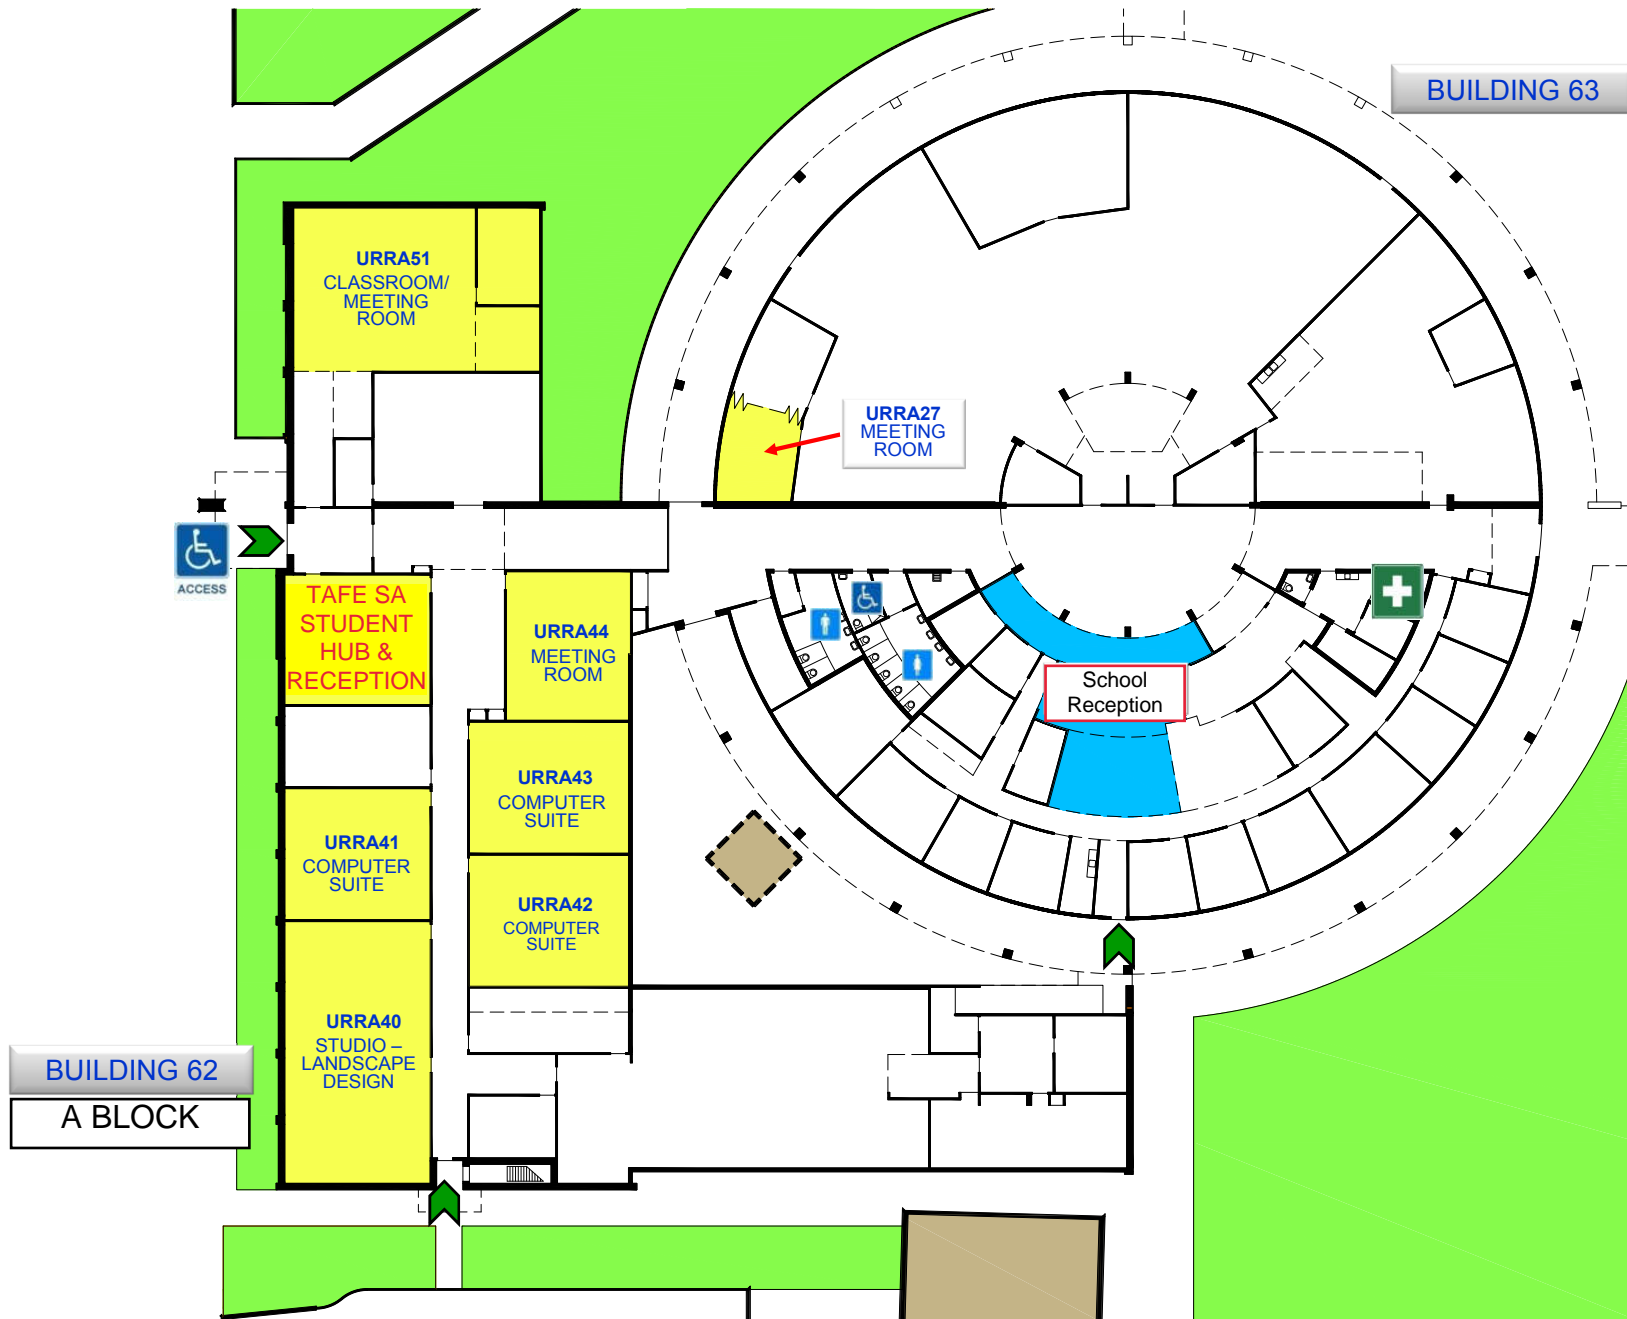

KEY PLAN

LEGEND

- DISABLED TOILET
- TOILET
- ENTRANCE
- ARBORICULTURE AND LANDSCAPE (Q BLOCK)
- HORTICULTURE & NATURAL RESOURCES (S BLOCK)
- TURF & IRRIGATION (R BLOCK)

GROUND FLOOR

URRBRAE CAMPUS
505 Fullarton Road, Netherby, SA 5062

KEY PLAN

LEGEND

- DISABLED TOILET 
- FIRST AID ROOM 
- TOILET 
- DISABLED ACCESS 
- ENTRANCE 
- GENERAL TEACHING 
- ADMIN & RESOURCE CENTRE (A BLOCK) 

GROUND FLOOR

URRBRAE CAMPUS

505 Fullarton Road, Netherby, SA 5062

tafesa

Government of South Australia

KEY PLAN

LEGEND

- DISABLED TOILET 
- TOILET 
- DISABLED ACCESS 
- ENTRANCE 
- CAFETERIA & STUDENT LOUNGE (SHARED) 

GROUND FLOOR

URRBRAE CAMPUS
505 Fullarton Road, Netherby, SA 5062