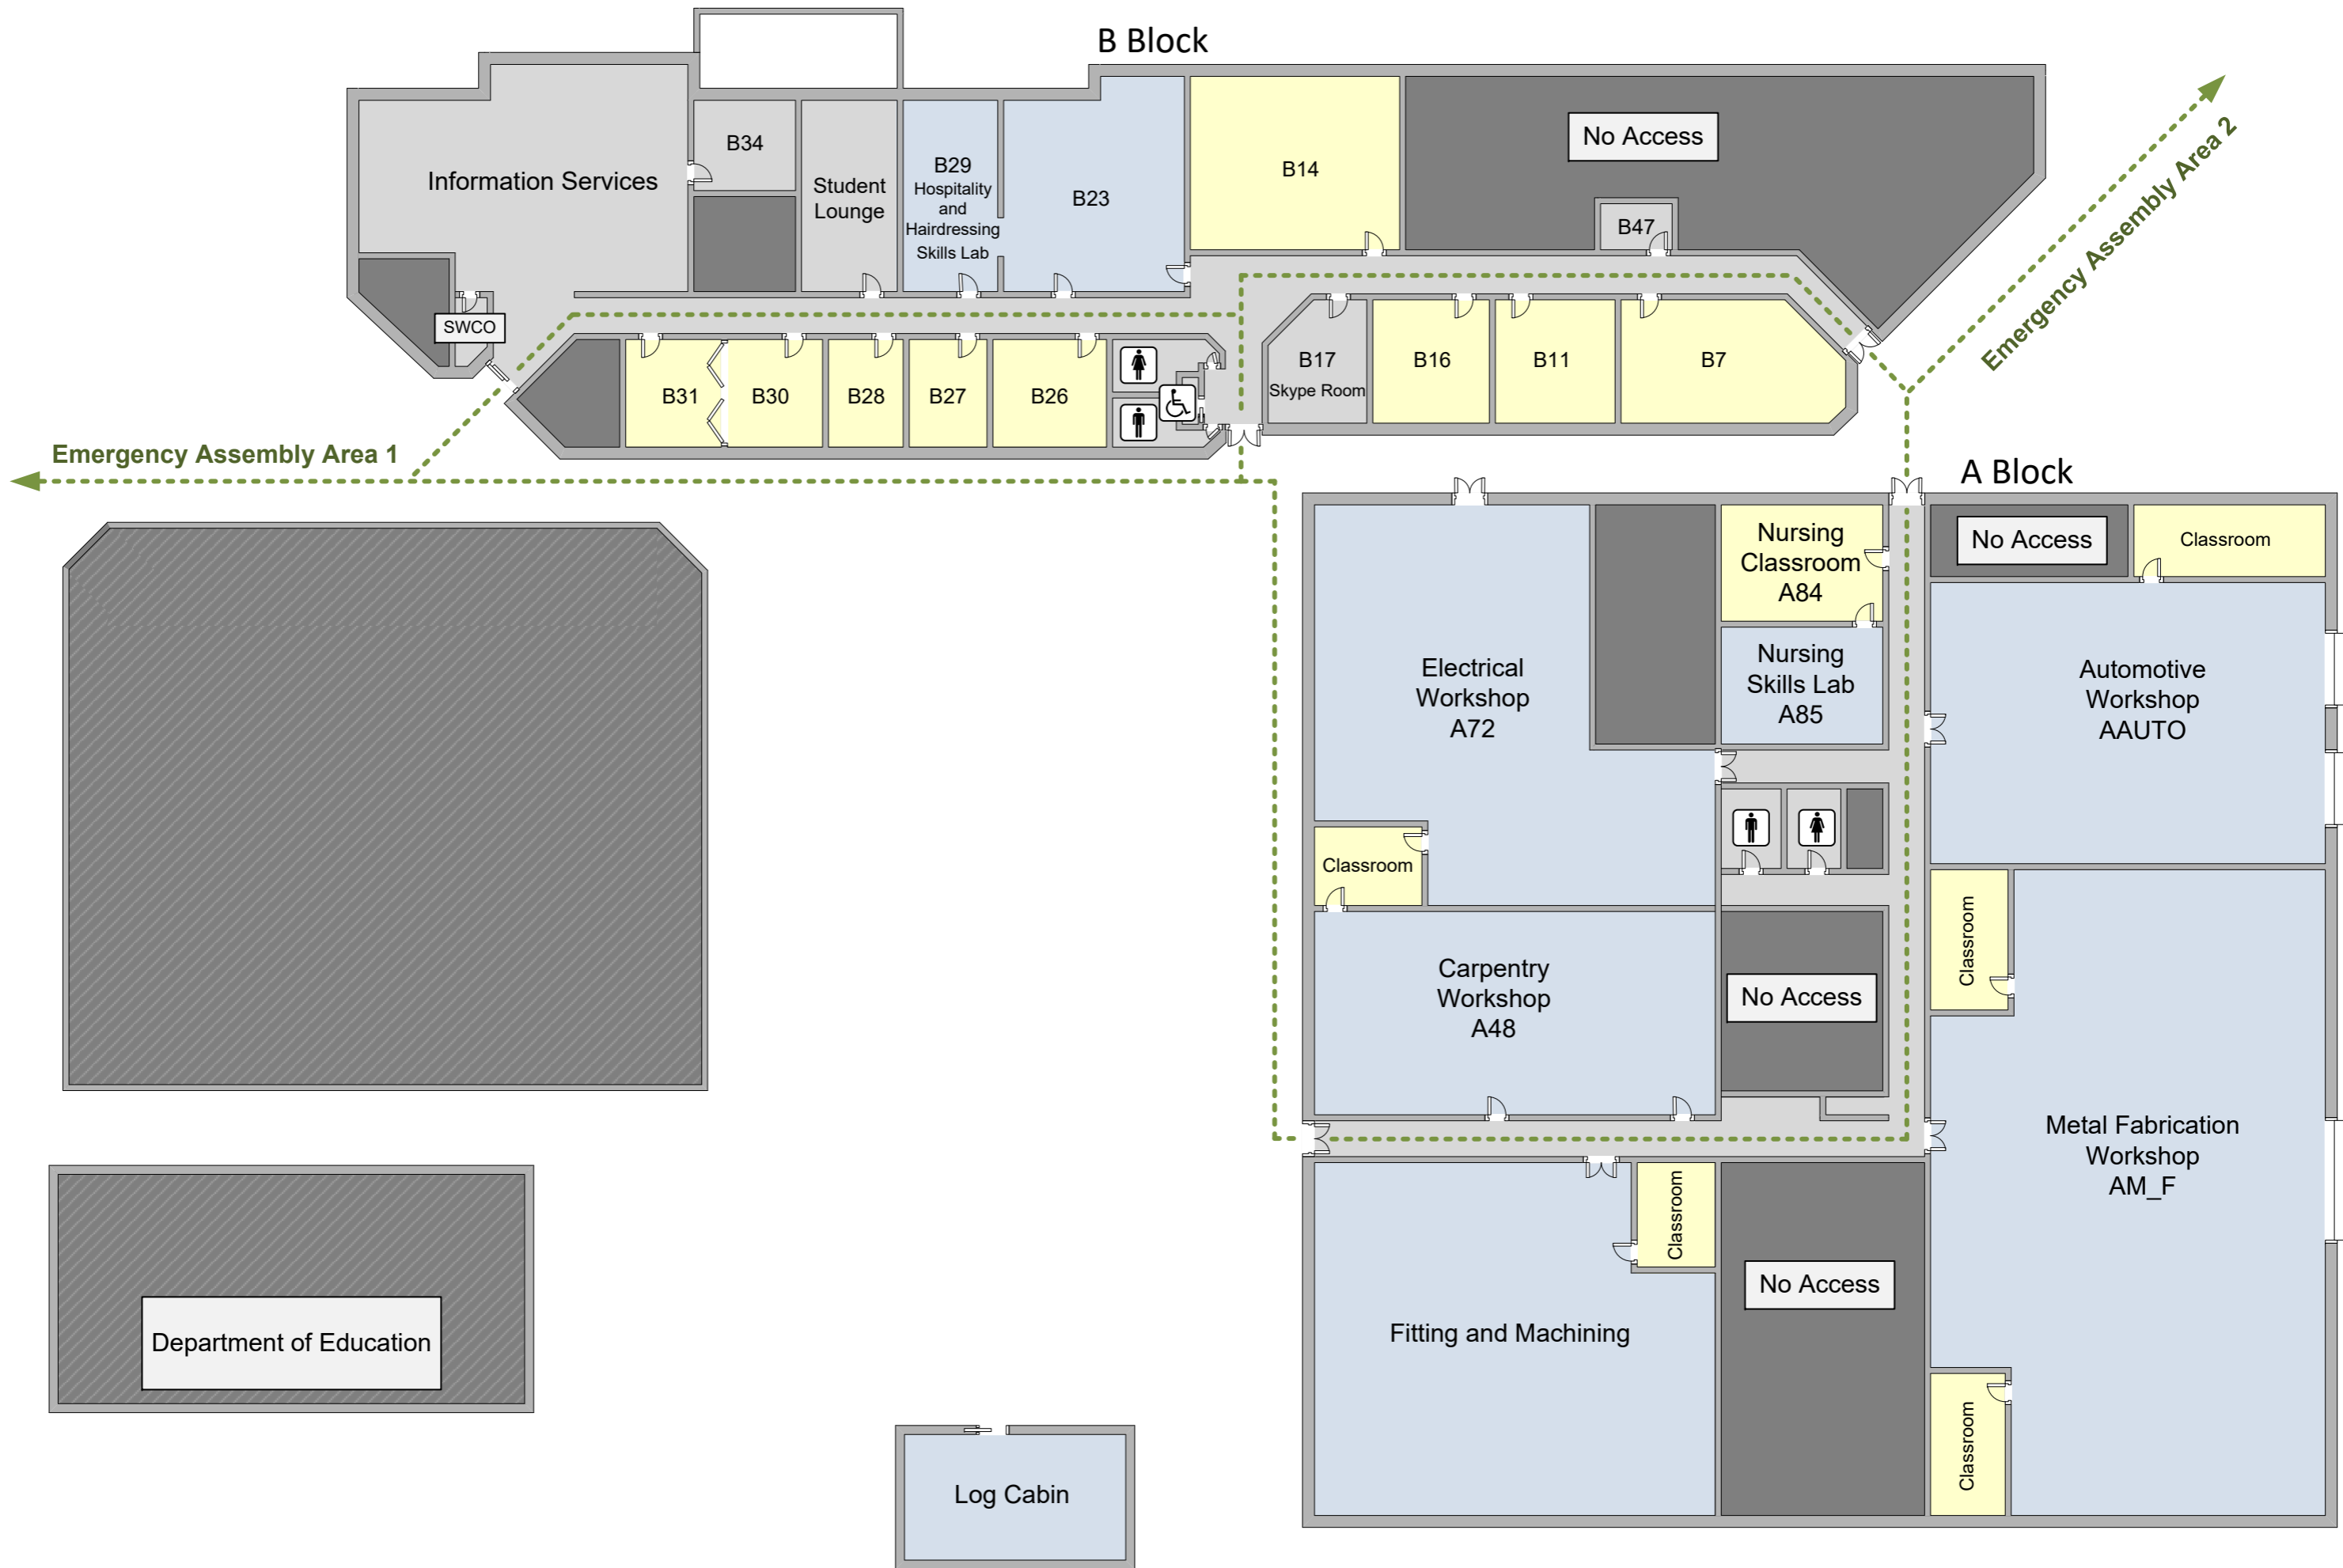

# TAFE SA Port Pirie Campus – Student Map

# TAFE SA Port Pirie - Full Campus Map

The Terrace

Mary-Elie Street

Emergency  
Assembly  
Area 2

B Block

Main Car Park

Emergency  
Assembly  
Area 1

A Block