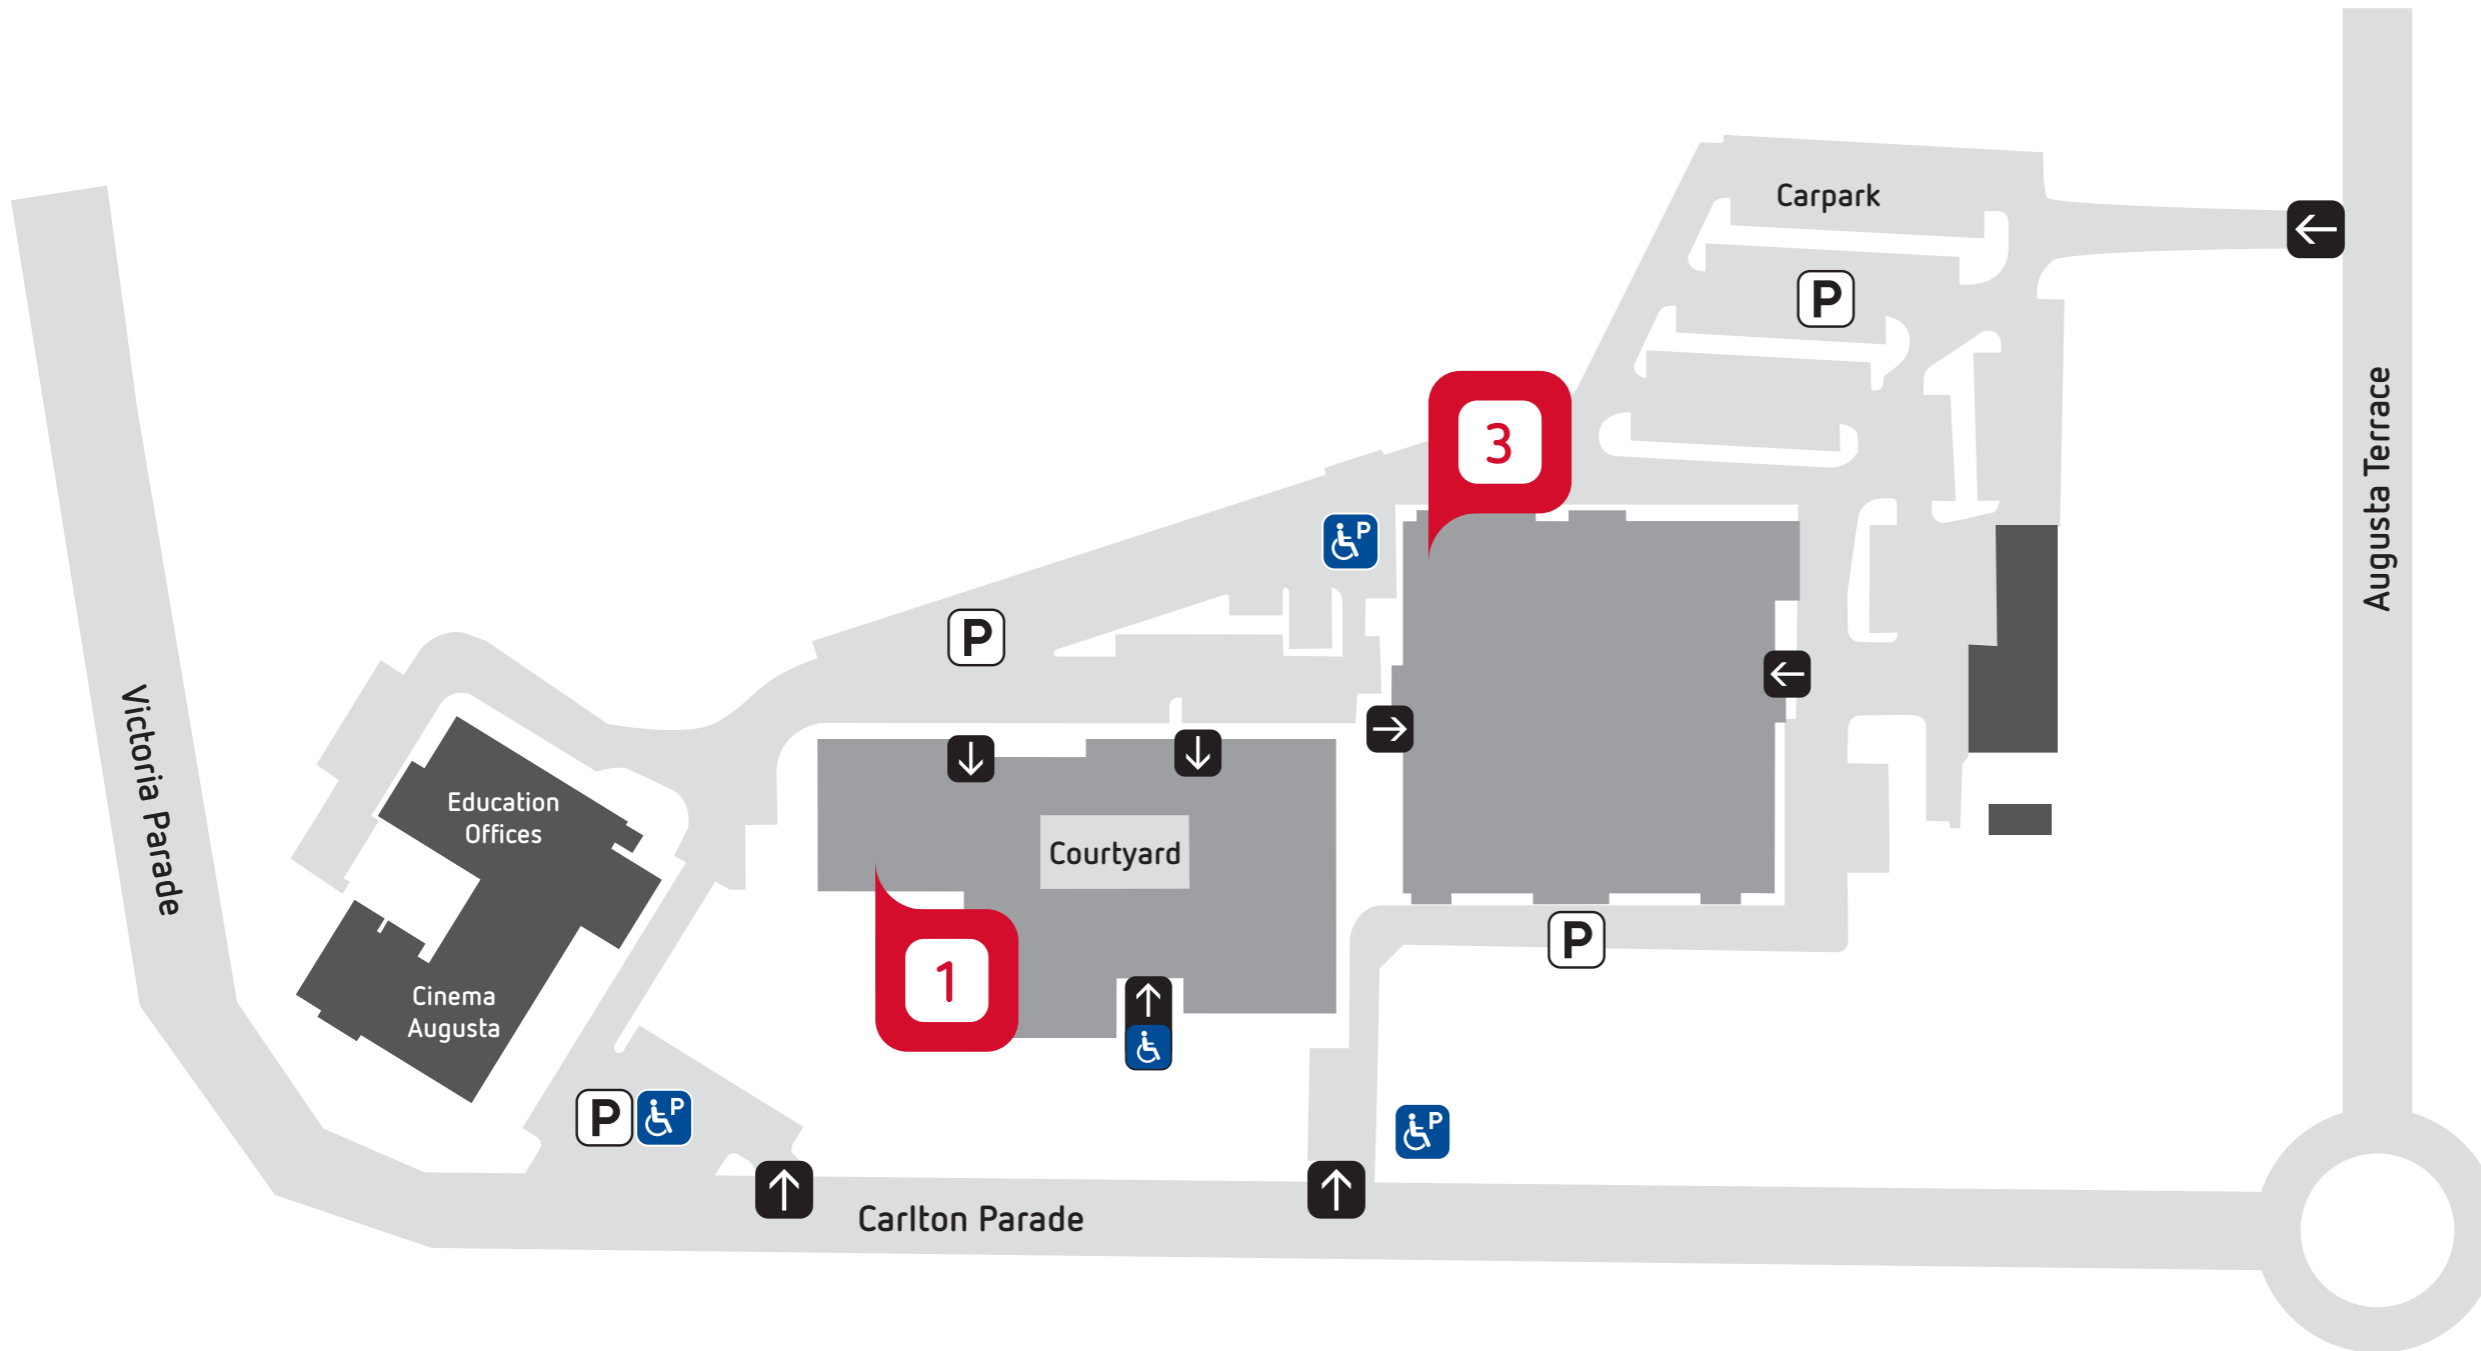

Entry / Exit

Carpark

Accessible Parking

Accessible Entry / Exit

Building 1

Level

Student Hub	G
Student Lounge	G
Classrooms	G
Computer Room	G
Library & Student Study Hub	G

Building 3

Level

Stores	G
Facilities Workshop/Office	G
Metal Fabrication	G
Carpentry	G
Electrical	G
Automotive	G
Computer Room	1
Classrooms	1

**Pt Augusta Campus
Ground Floor**

9-39 Carlton Parade, Pt Augusta SA 5700

Toilets

Entry / Exit

Accessible Toilet

Stairs

Room Entry / Primary Entry

Accessible Entry / Exit

**Pt Augusta Campus
Building 3 - First Floor**

9-39 Carlton Parade, Pt Augusta SA 5700

Stairs

Room Entry /
Primary Entry