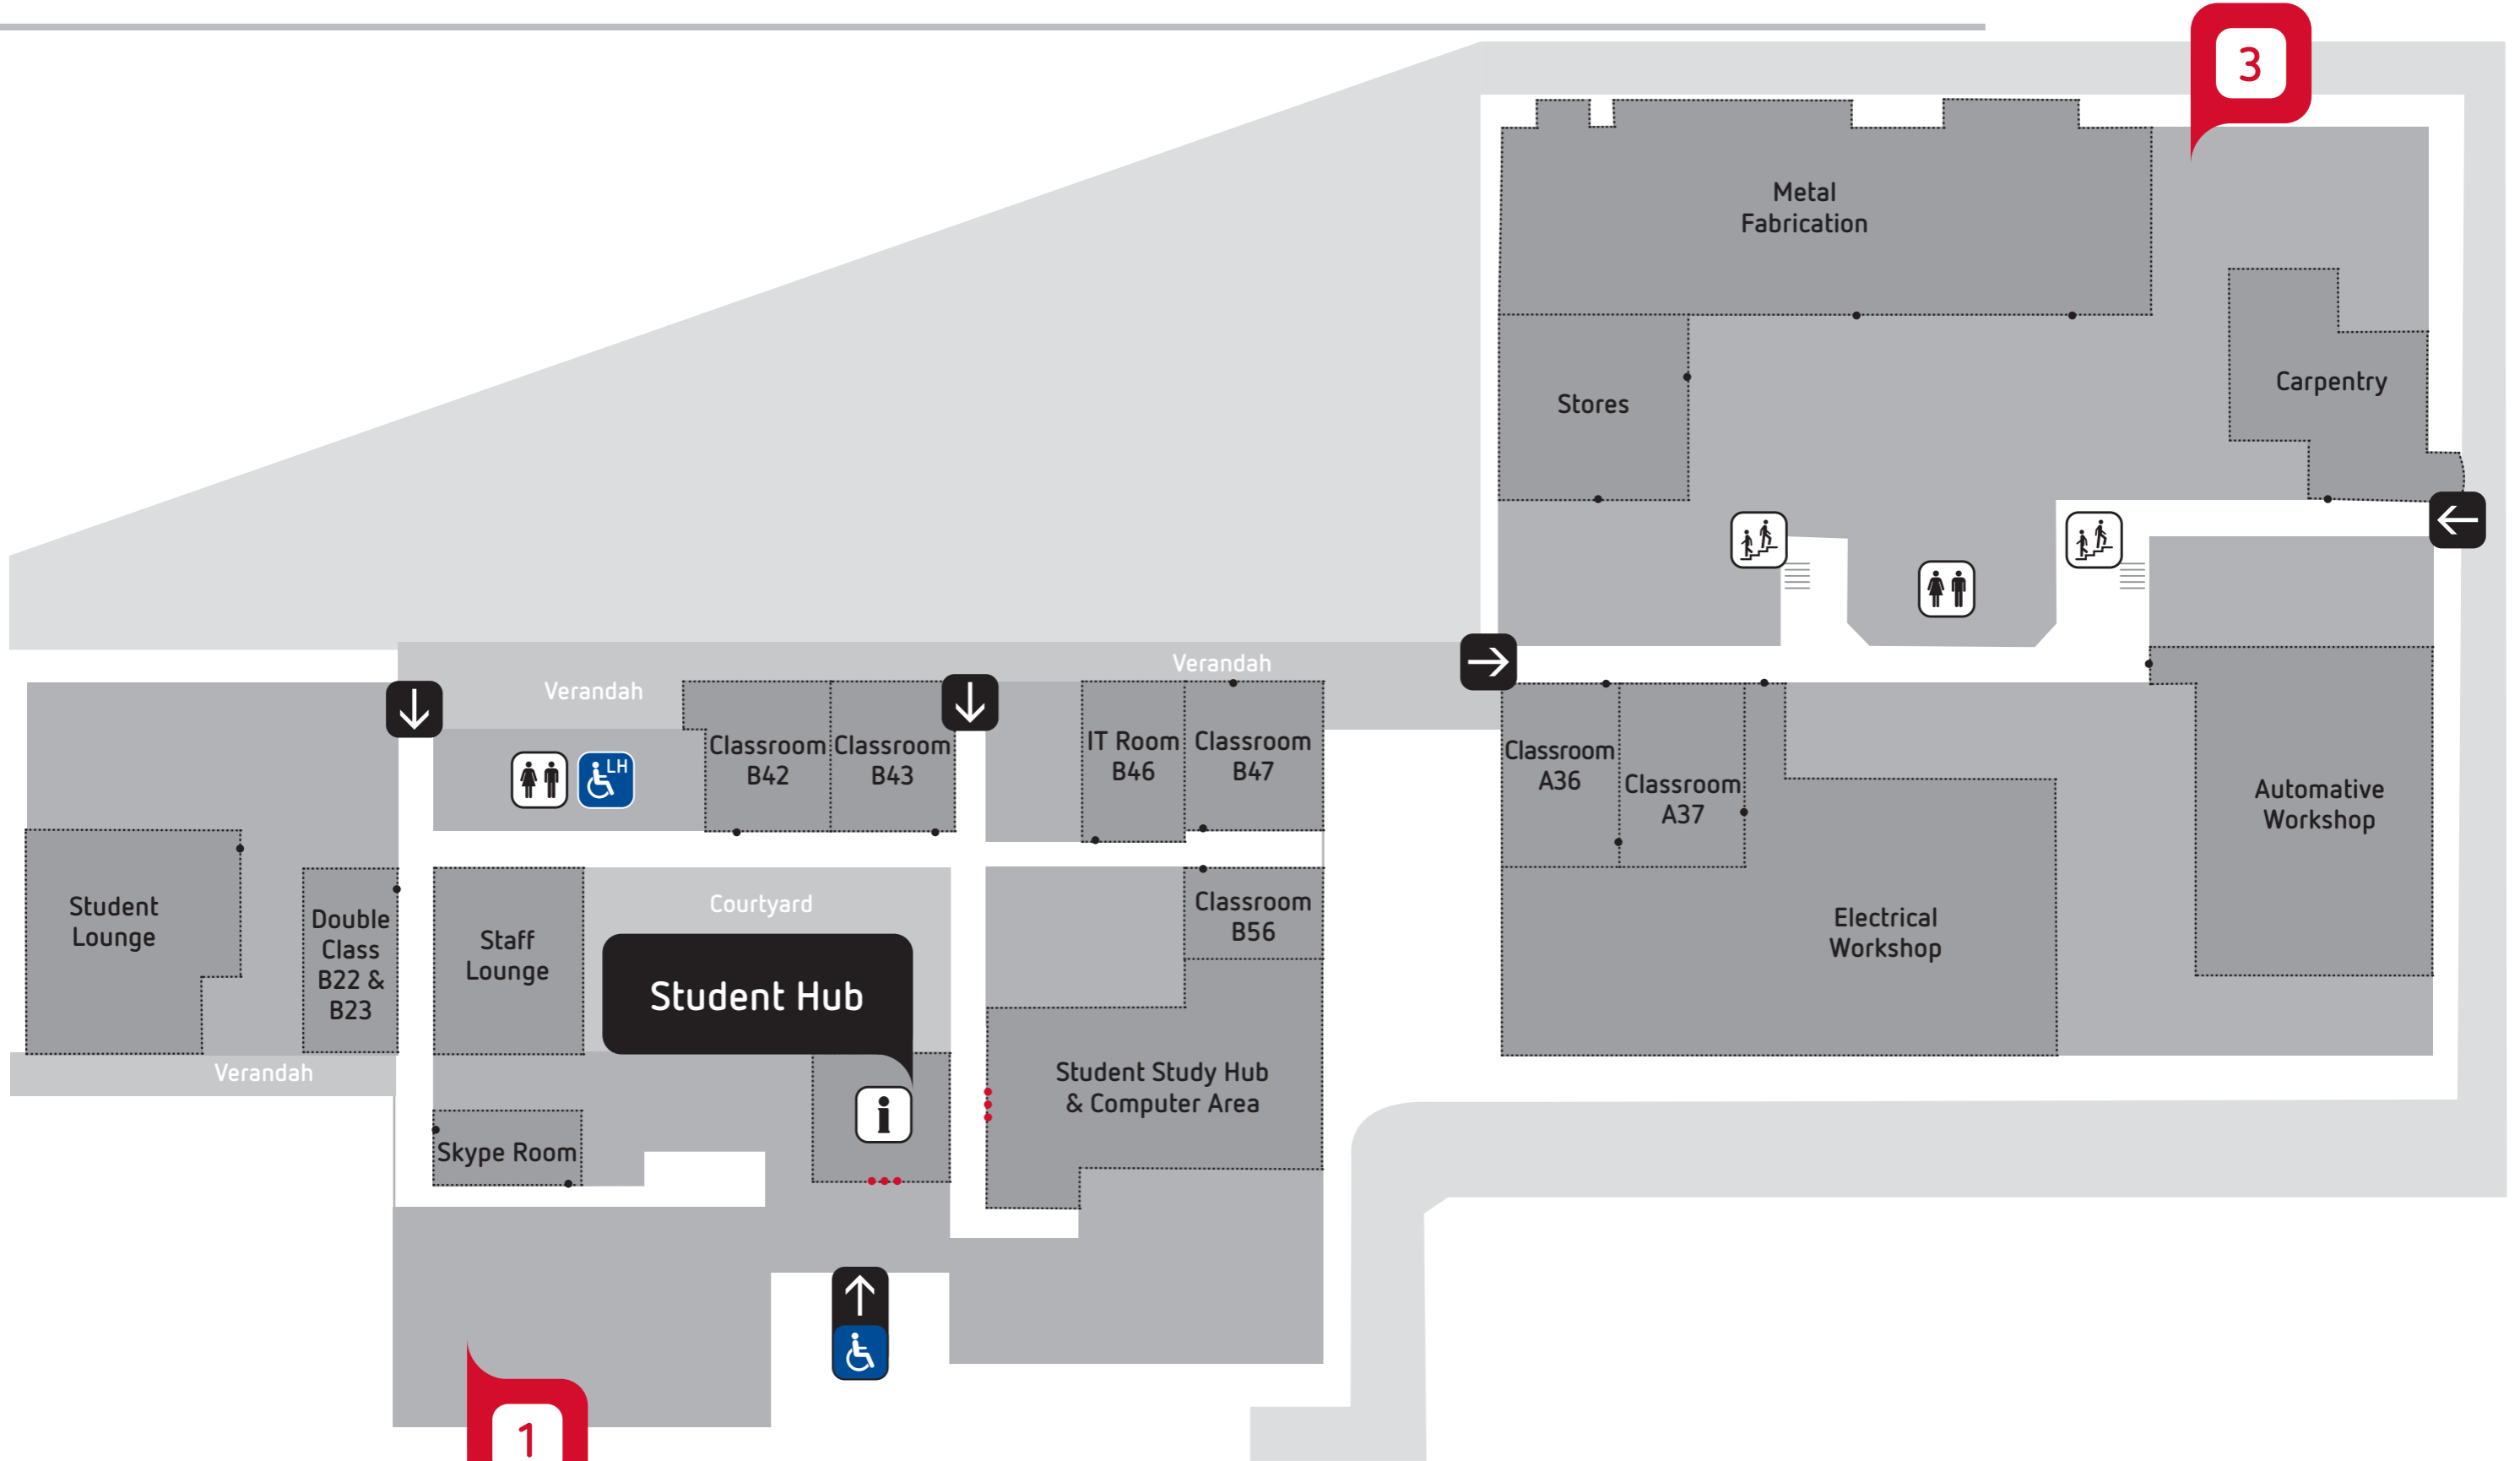

Entry / Exit

Carpark

Accessible Parking

Accessible Entry / Exit

Building 1

Level

Student Hub	G
Student Lounge	G
Classrooms	G
Computer Room	G
Library & Student Study Hub	G

Building 3

Level

Stores	G
Facilities Workshop/Office	G
Metal Fabrication	G
Carpentry	G
Electrical	G
Automotive	G
Computer Room	1
Classrooms	1

**Pt Augusta Campus
Ground Floor**

9-39 Carlton Parade, Pt Augusta SA 5700

Toilets

Entry / Exit

Accessible Toilet

Stairs

Room Entry / Primary Entry

Accessible Entry / Exit

**Pt Augusta Campus
Building 3 - First Floor**

9-39 Carlton Parade, Pt Augusta SA 5700

Stairs

Room Entry /
Primary Entry