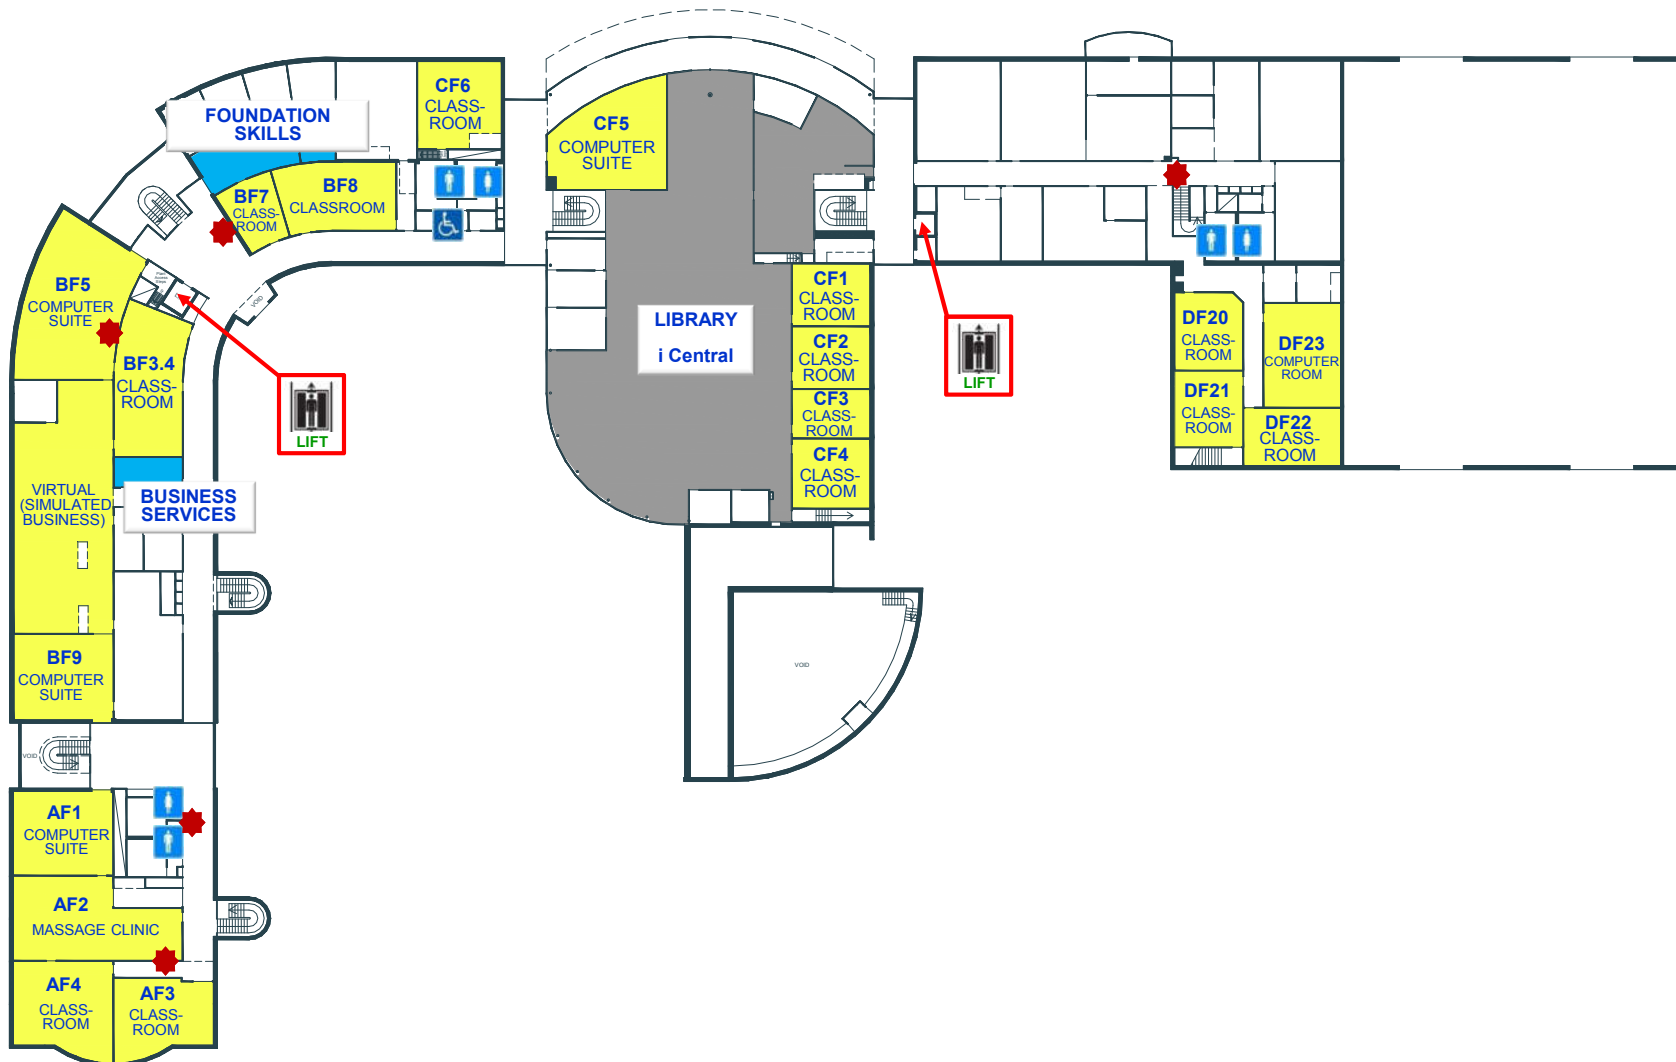

LEGEND

- DISABLED CAR PARK 
- DISABLED TOILET 
- FIRST AID ROOM 
- DISABLED ACCESS 
- LIFT 
- ASSEMBLY AREA 
- ENTRANCE 
- GENERAL STUDIES 
- ADMIN & GENERAL STUDIES 
- LECTURE THEATRE, CAFETERIA & RESOURCE 
- AUSTRALIAN FISHERIES ACADEMY 
- CHILD CARE CENTRE 
- STORE 

SITE PLAN

PORT ADELAIDE CAMPUS
 1 Mundy Street, Port Adelaide, SA 5015

KEY PLAN

LEGEND

- DISABLED CAR PARK 
- DISABLED TOILET 
- FIRST AID ROOM 
- TOILET 
- DISABLED ACCESS 
- LIFT 
- EMERGENCY PHONE 
- ENTRANCE 
- GENERAL STUDIES 
- ADMIN & GENERAL STUDIES 
- LECTURE THEATRE, CAFETERIA & RESOURCE 
- AUSTRALIAN MARITIME & FISHERIES ACADEMY 
- CHILD CARE CENTRE 

GROUND FLOOR

PORT ADELAIDE CAMPUS
1 Mundy Street, Port Adelaide, SA 5015

KEY PLAN

NILE STREET

LEGEND

DISABLED CAR PARK	
DISABLED TOILET	
FIRST AID ROOM	
TOILET	
DISABLED ACCESS	
LIFT	
EMERGENCY PHONE	
ENTRANCE	
GENERAL STUDIES	
ADMIN & GENERAL STUDIES	
LECTURE THEATRE, CAFETERIA & RESOURCE	
AUSTRALIAN FISHERIES ACADEMY	
CHILD CARE CENTRE	