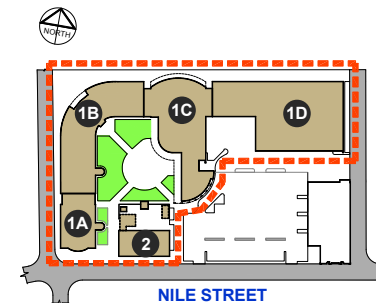

LEGEND

- DISABLED CAR PARK 
- DISABLED TOILET 
- FIRST AID ROOM 
- DISABLED ACCESS 
- LIFT 
- ASSEMBLY AREA 
- ENTRANCE 
- GENERAL STUDIES 
- ADMIN & GENERAL STUDIES 
- LECTURE THEATRE, CAFETERIA & RESOURCE 
- AUSTRALIAN FISHERIES ACADEMY 
- CHILD CARE CENTRE 
- STORE 

SITE PLAN

PORT ADELAIDE CAMPUS
 1 Mundy Street, Port Adelaide, SA 5015

KEY PLAN

LEGEND

- DISABLED CAR PARK 
- DISABLED TOILET 
- FIRST AID ROOM 
- TOILET 
- DISABLED ACCESS 
- LIFT 
- EMERGENCY PHONE 
- ENTRANCE 
- GENERAL STUDIES 
- ADMIN & GENERAL STUDIES 
- LECTURE THEATRE, CAFETERIA & RESOURCE 
- AUSTRALIAN MARITIME & FISHERIES ACADEMY 
- CHILD CARE CENTRE 

GROUND FLOOR

PORT ADELAIDE CAMPUS
1 Mundy Street, Port Adelaide, SA 5015

KEY PLAN

NILE STREET

LEGEND

DISABLED CAR PARK	
DISABLED TOILET	
FIRST AID ROOM	
TOILET	
DISABLED ACCESS	
LIFT	
EMERGENCY PHONE	
ENTRANCE	
GENERAL STUDIES	
ADMIN & GENERAL STUDIES	
LECTURE THEATRE, CAFETERIA & RESOURCE	
AUSTRALIAN FISHERIES ACADEMY	
CHILD CARE CENTRE	

FIRST FLOOR

PORT ADELAIDE CAMPUS

1 Mundy Street, Port Adelaide, SA 5015

tafesa

Government of
South Australia