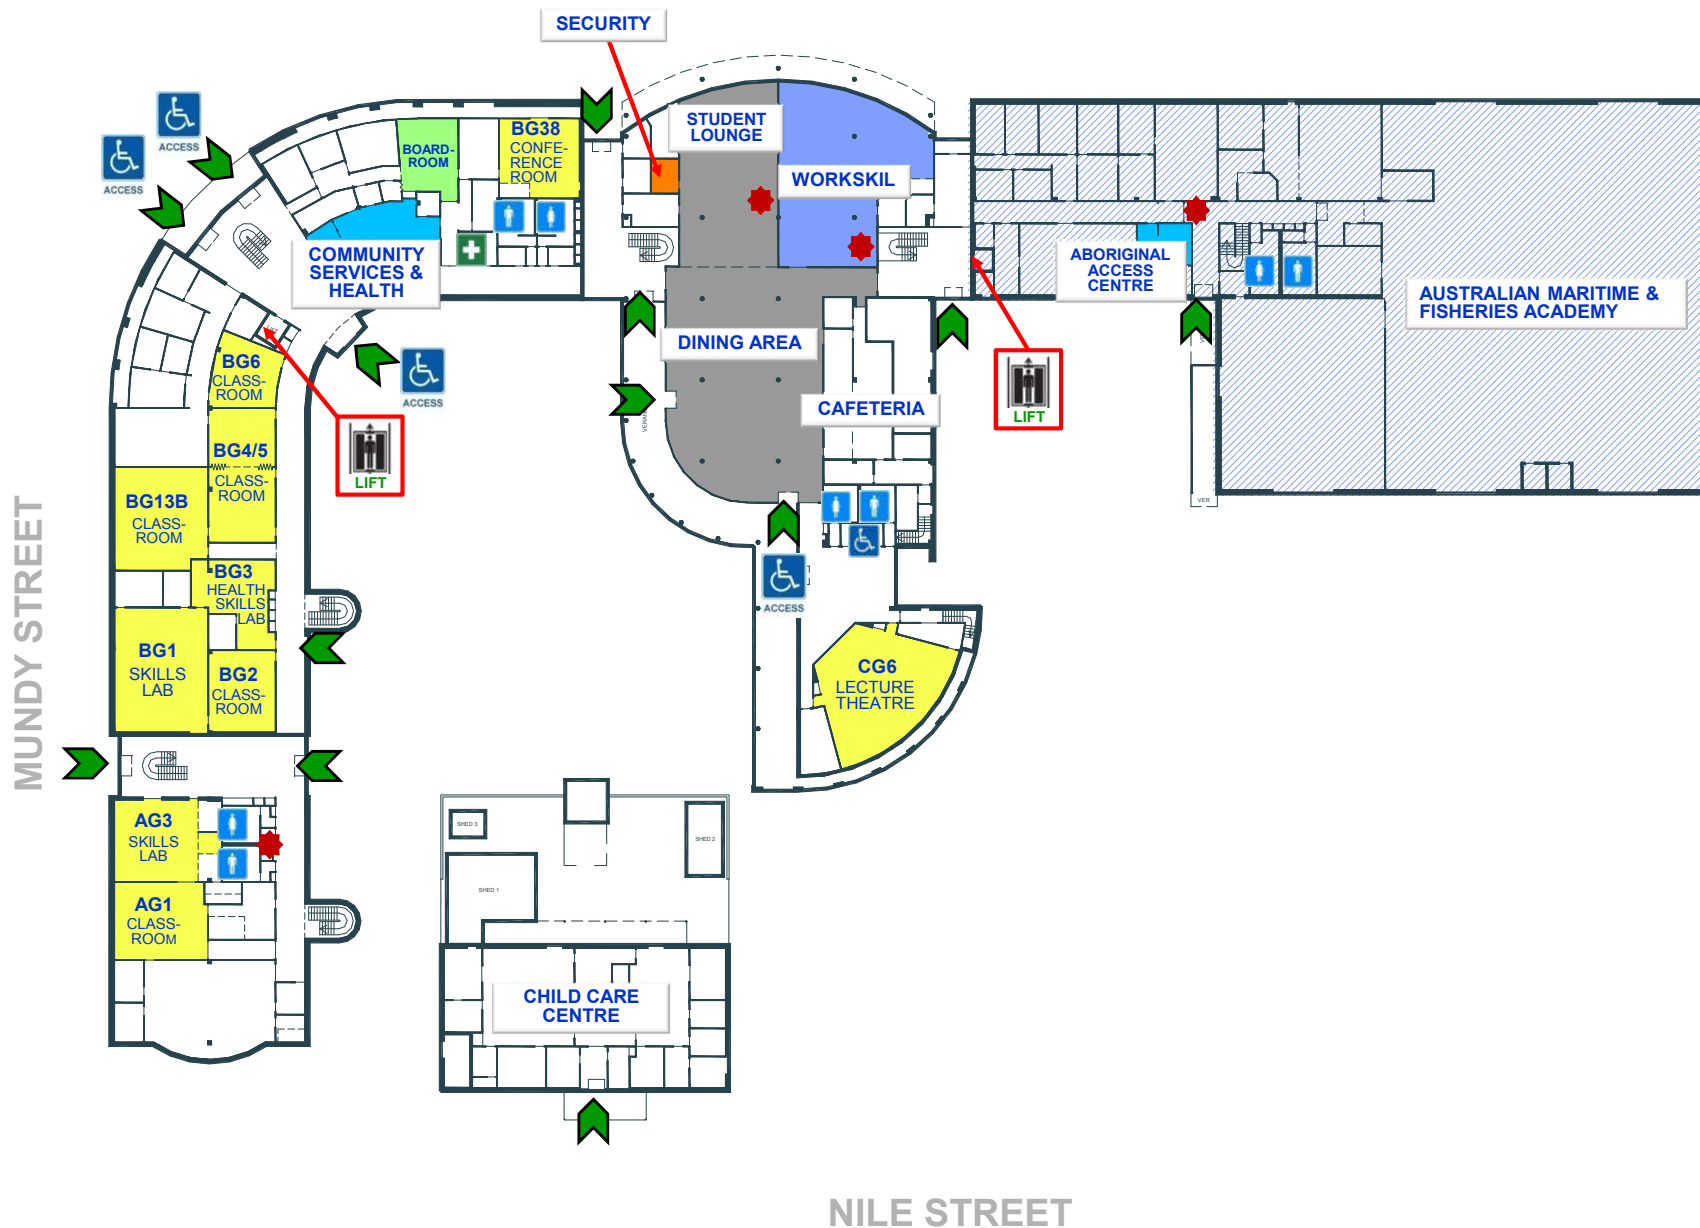

LEGEND

- DISABLED CAR PARK 
- DISABLED TOILET 
- FIRST AID ROOM 
- DISABLED ACCESS 
- LIFT 
- ASSEMBLY AREA 
- ENTRANCE 
- GENERAL STUDIES 
- ADMIN & GENERAL STUDIES 
- LECTURE THEATRE, CAFETERIA & RESOURCE 
- AUSTRALIAN FISHERIES ACADEMY 
- CHILD CARE CENTRE 
- STORE 

SITE PLAN

PORT ADELAIDE CAMPUS
 1 Mundy Street, Port Adelaide, SA 5015

KEY PLAN

LEGEND

- DISABLED CAR PARK 
- DISABLED TOILET 
- FIRST AID ROOM 
- TOILET 
- DISABLED ACCESS 
- LIFT 
- EMERGENCY PHONE 
- ENTRANCE 
- GENERAL STUDIES 
- ADMIN & GENERAL STUDIES 
- LECTURE THEATRE, CAFETERIA & RESOURCE 
- AUSTRALIAN MARITIME & FISHERIES ACADEMY 
- CHILD CARE CENTRE 

GROUND FLOOR

PORT ADELAIDE CAMPUS
1 Mundy Street, Port Adelaide, SA 5015

KEY PLAN

NILE STREET

LEGEND

DISABLED CAR PARK	
DISABLED TOILET	
FIRST AID ROOM	
TOILET	
DISABLED ACCESS	
LIFT	
EMERGENCY PHONE	
ENTRANCE	
GENERAL STUDIES	
ADMIN & GENERAL STUDIES	
LECTURE THEATRE, CAFETERIA & RESOURCE	
AUSTRALIAN FISHERIES ACADEMY	
CHILD CARE CENTRE	