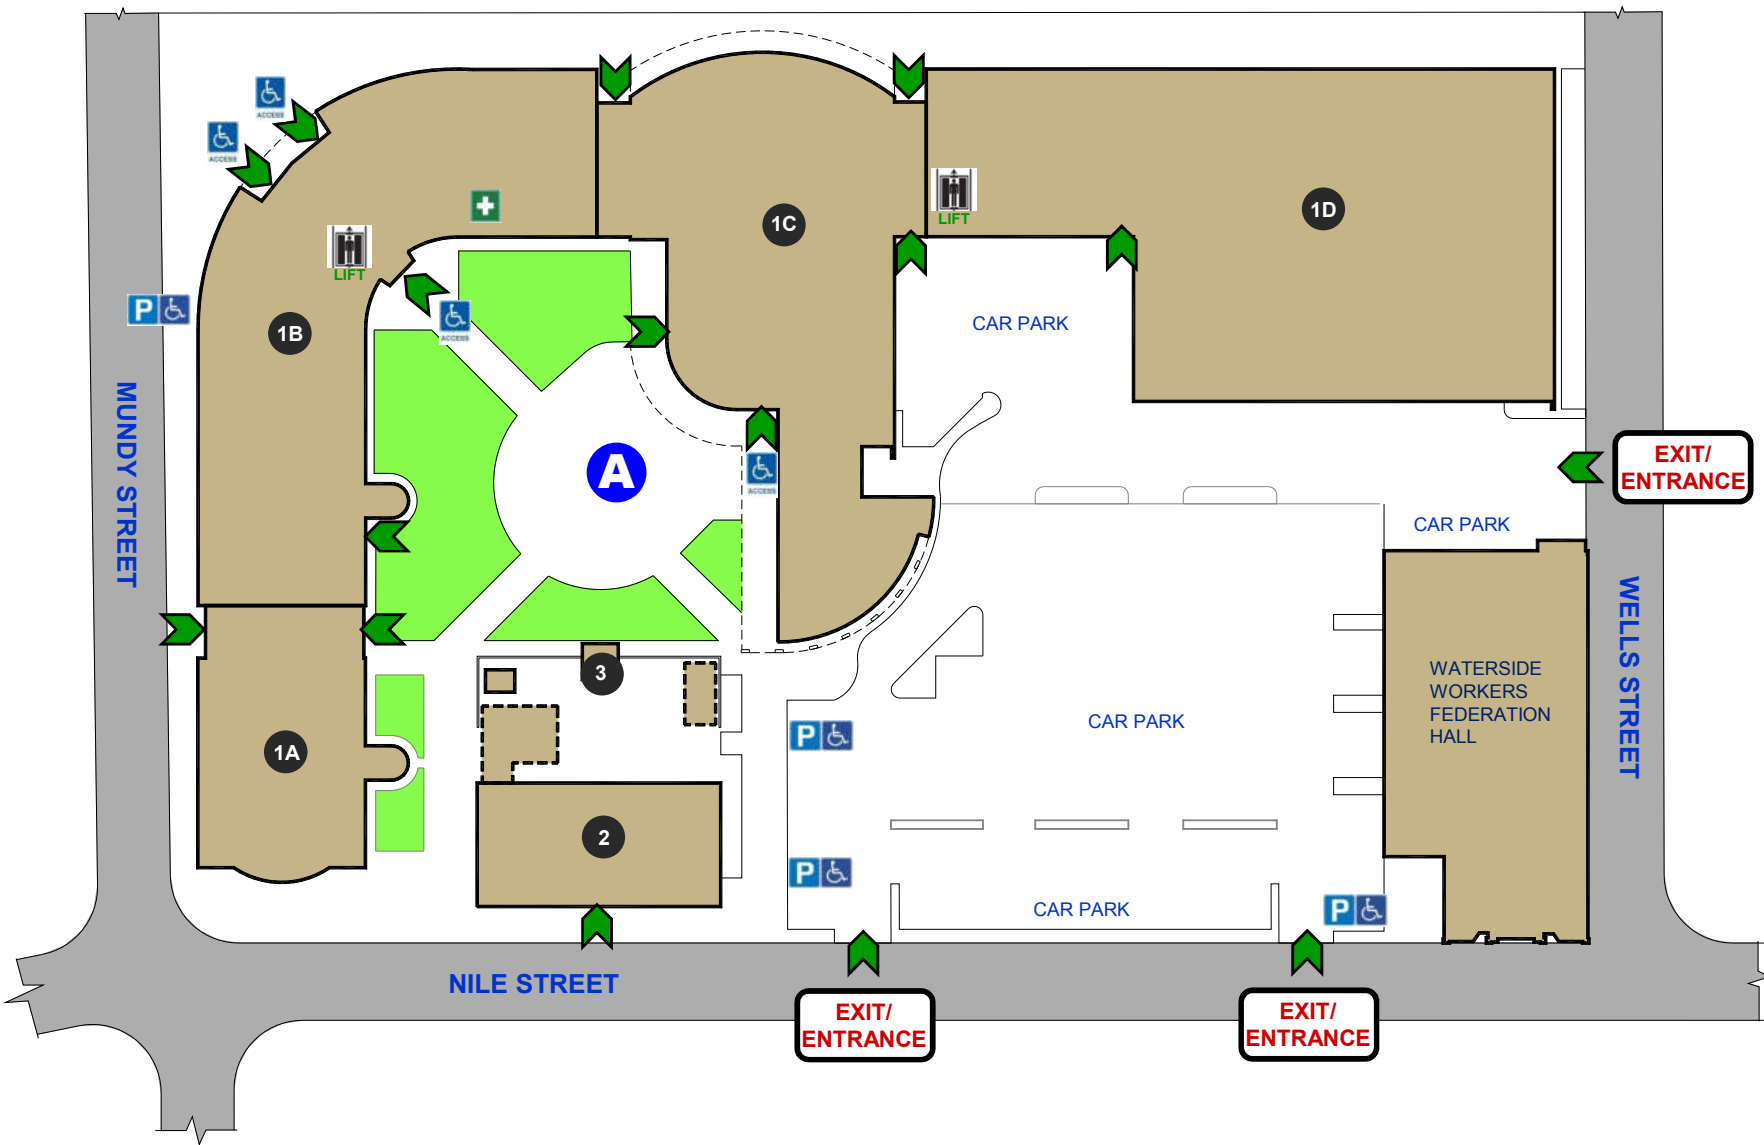

LEGEND

- DISABLED CAR PARK 
- DISABLED TOILET 
- FIRST AID ROOM 
- DISABLED ACCESS 
- LIFT 
- ASSEMBLY AREA 
- ENTRANCE 
- GENERAL STUDIES 
- ADMIN & GENERAL STUDIES 
- LECTURE THEATRE, CAFETERIA & RESOURCE 
- AUSTRALIAN FISHERIES ACADEMY 
- CHILD CARE CENTRE 
- STORE 

SITE PLAN

PORT ADELAIDE CAMPUS
 1 Mundy Street, Port Adelaide, SA 5015

KEY PLAN

LEGEND

- DISABLED CAR PARK 
- DISABLED TOILET 
- FIRST AID ROOM 
- TOILET 
- DISABLED ACCESS 
- LIFT 
- EMERGENCY PHONE 
- ENTRANCE 
- GENERAL STUDIES 
- ADMIN & GENERAL STUDIES 
- LECTURE THEATRE, CAFETERIA & RESOURCE 
- AUSTRALIAN MARITIME & FISHERIES ACADEMY 
- CHILD CARE CENTRE 

GROUND FLOOR

PORT ADELAIDE CAMPUS
1 Mundy Street, Port Adelaide, SA 5015

KEY PLAN

NILE STREET

LEGEND

DISABLED CAR PARK	
DISABLED TOILET	
FIRST AID ROOM	
TOILET	
DISABLED ACCESS	
LIFT	
EMERGENCY PHONE	
ENTRANCE	
GENERAL STUDIES	
ADMIN & GENERAL STUDIES	
LECTURE THEATRE, CAFETERIA & RESOURCE	
AUSTRALIAN FISHERIES ACADEMY	
CHILD CARE CENTRE	