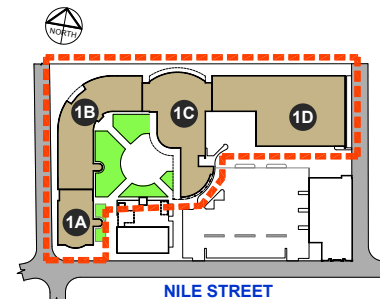

LEGEND

- DISABLED CAR PARK 
- DISABLED TOILET 
- FIRST AID ROOM 
- DISABLED ACCESS 
- LIFT 
- ASSEMBLY AREA 
- ENTRANCE 
- GENERAL STUDIES 
- ADMIN & GENERAL STUDIES 
- LECTURE THEATRE, CAFETERIA & RESOURCE 
- AUSTRALIAN FISHERIES ACADEMY 
- CHILD CARE CENTRE 
- STORE 

SITE PLAN

PORT ADELAIDE CAMPUS
 1 Mundy Street, Port Adelaide, SA 5015

KEY PLAN

LEGEND

- DISABLED CAR PARK 
- DISABLED TOILET 
- FIRST AID ROOM 
- TOILET 
- DISABLED ACCESS 
- LIFT 
- EMERGENCY PHONE 
- ENTRANCE 
- GENERAL STUDIES 
- ADMIN & GENERAL STUDIES 
- LECTURE THEATRE, CAFETERIA & RESOURCE 
- AUSTRALIAN MARITIME & FISHERIES ACADEMY 
- CHILD CARE CENTRE 

GROUND FLOOR

PORT ADELAIDE CAMPUS
1 Mundy Street, Port Adelaide, SA 5015

KEY PLAN

NILE STREET

LEGEND

DISABLED CAR PARK	
DISABLED TOILET	
FIRST AID ROOM	
TOILET	
DISABLED ACCESS	
LIFT	
EMERGENCY PHONE	
ENTRANCE	
GENERAL STUDIES	
ADMIN & GENERAL STUDIES	
LECTURE THEATRE, CAFETERIA & RESOURCE	
AUSTRALIAN FISHERIES ACADEMY	
CHILD CARE CENTRE	