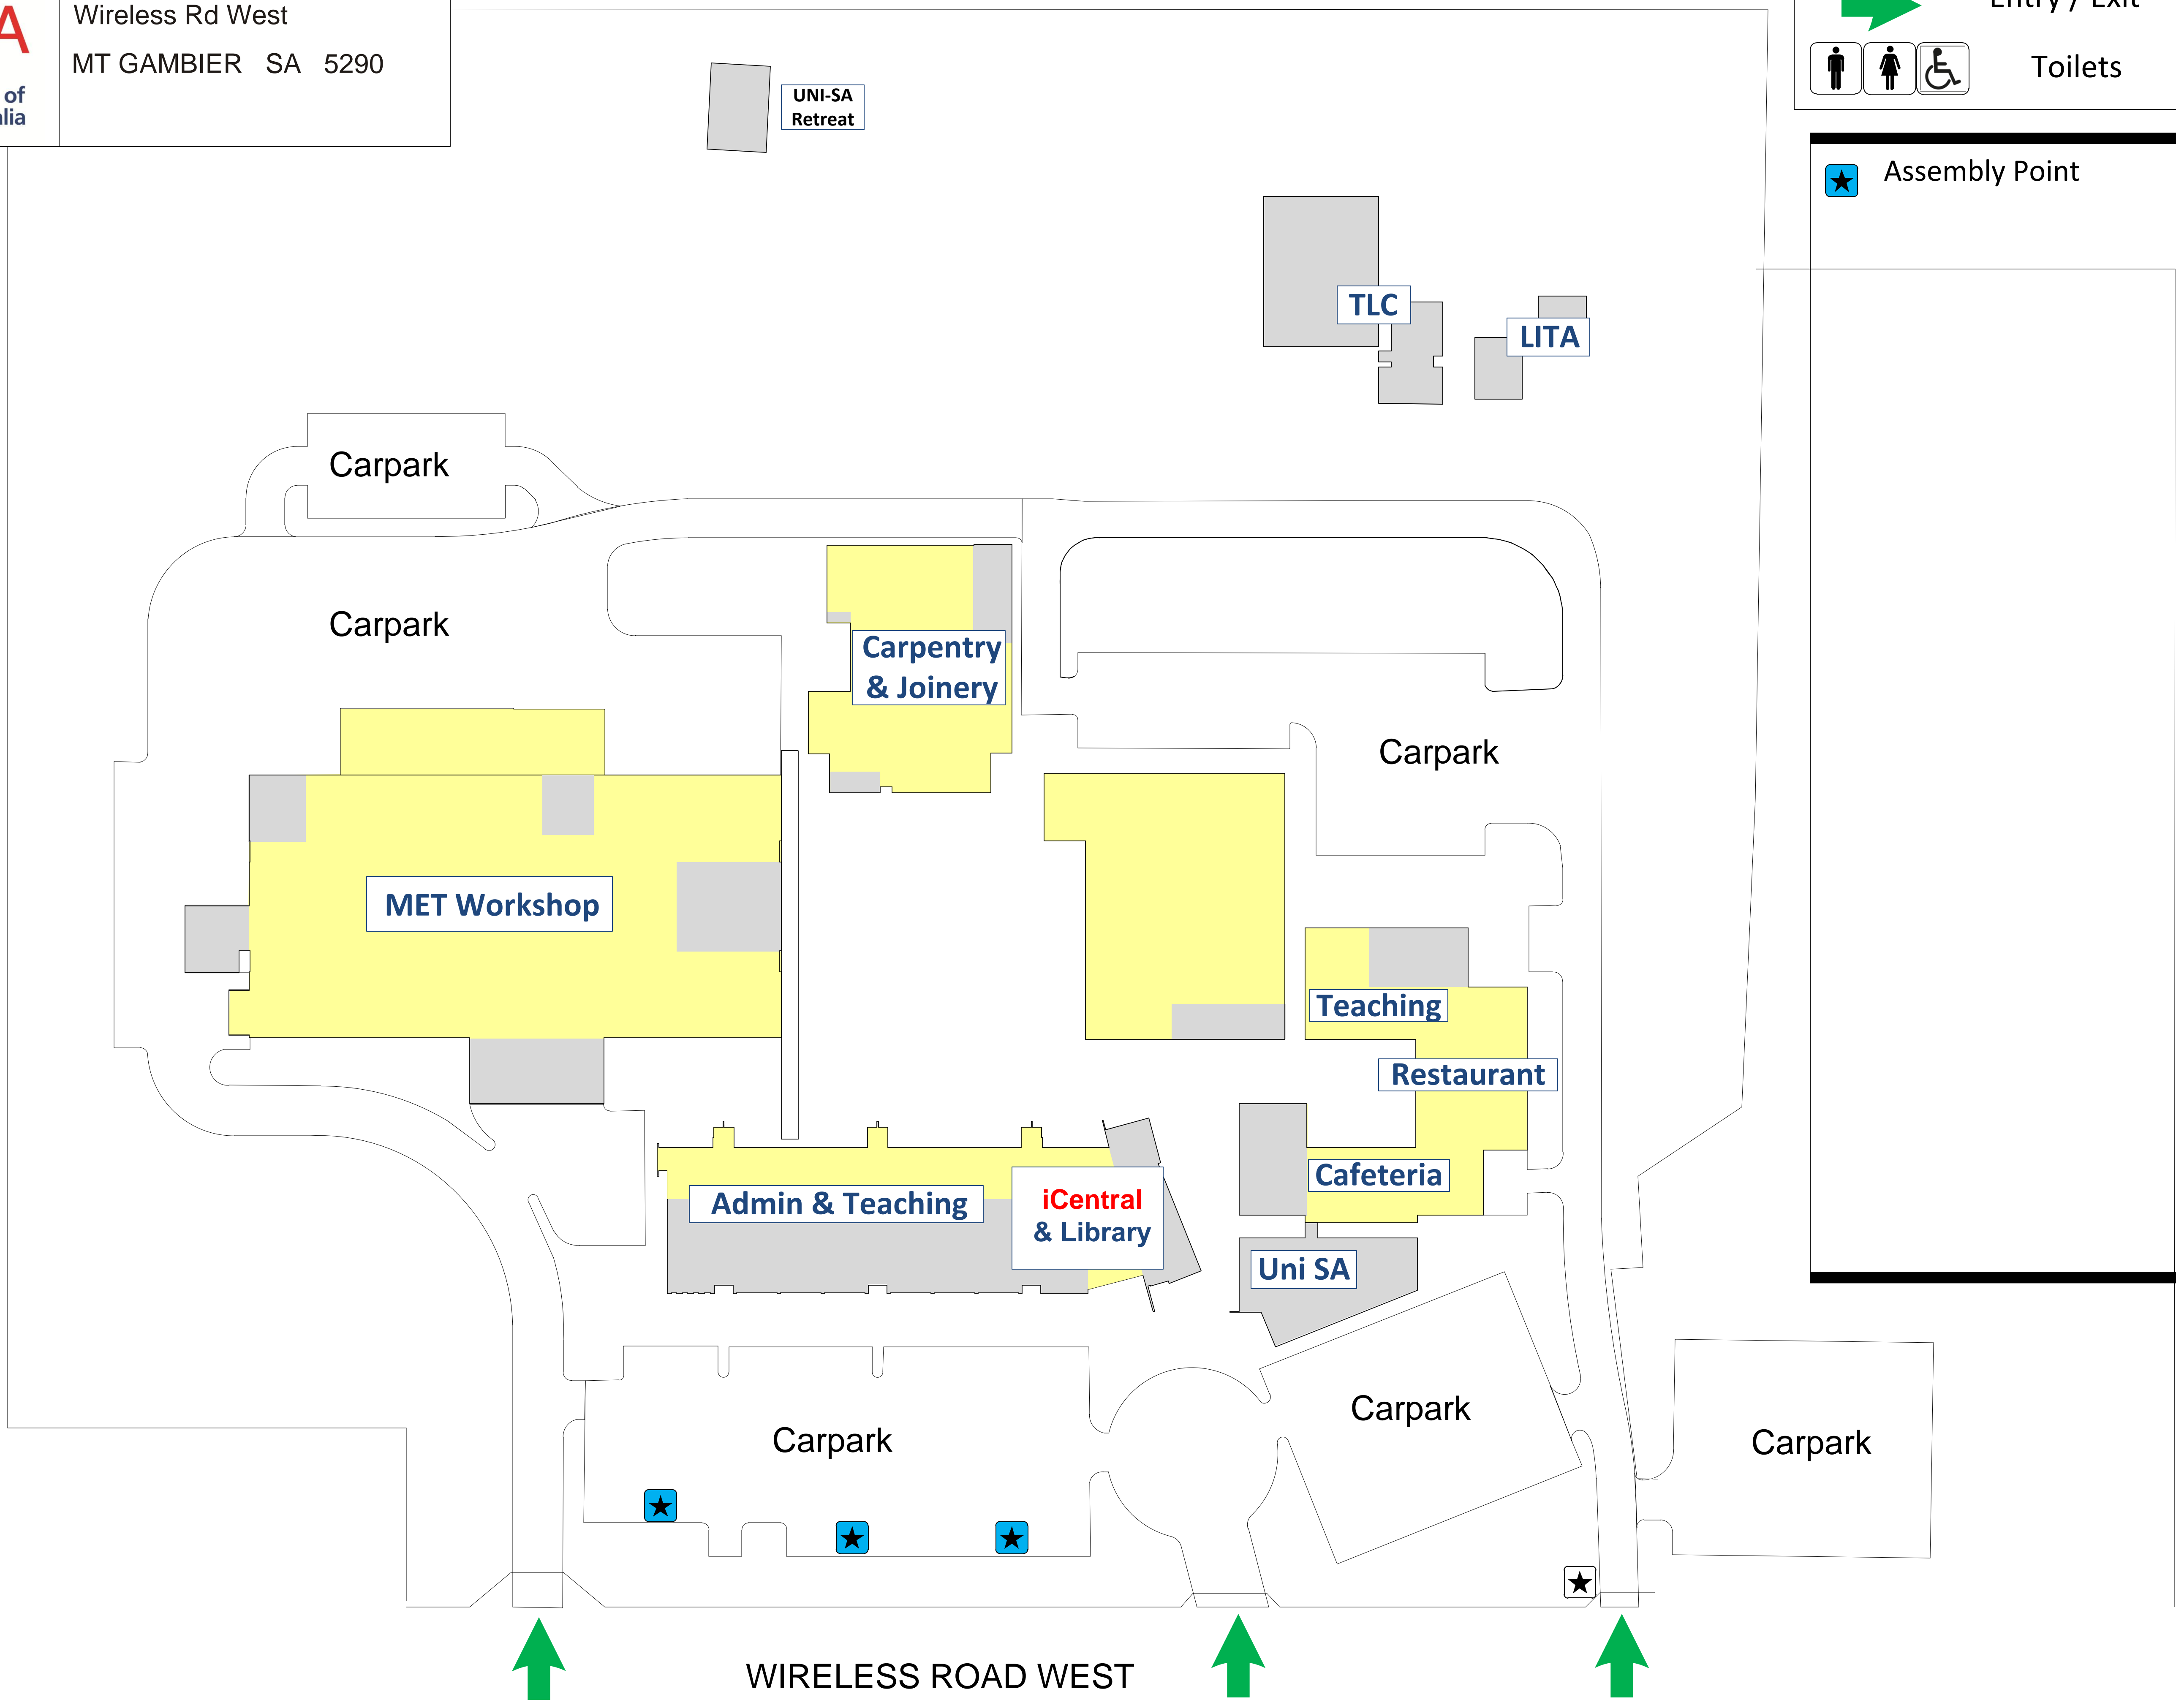

MT GAMBIER CAMPUS

Wireless Rd West
MT GAMBIER SA 5290

Entry / Exit
 Toilets

Assembly Point

SUTTONTOWN ROAD

WIRELESS ROAD WEST