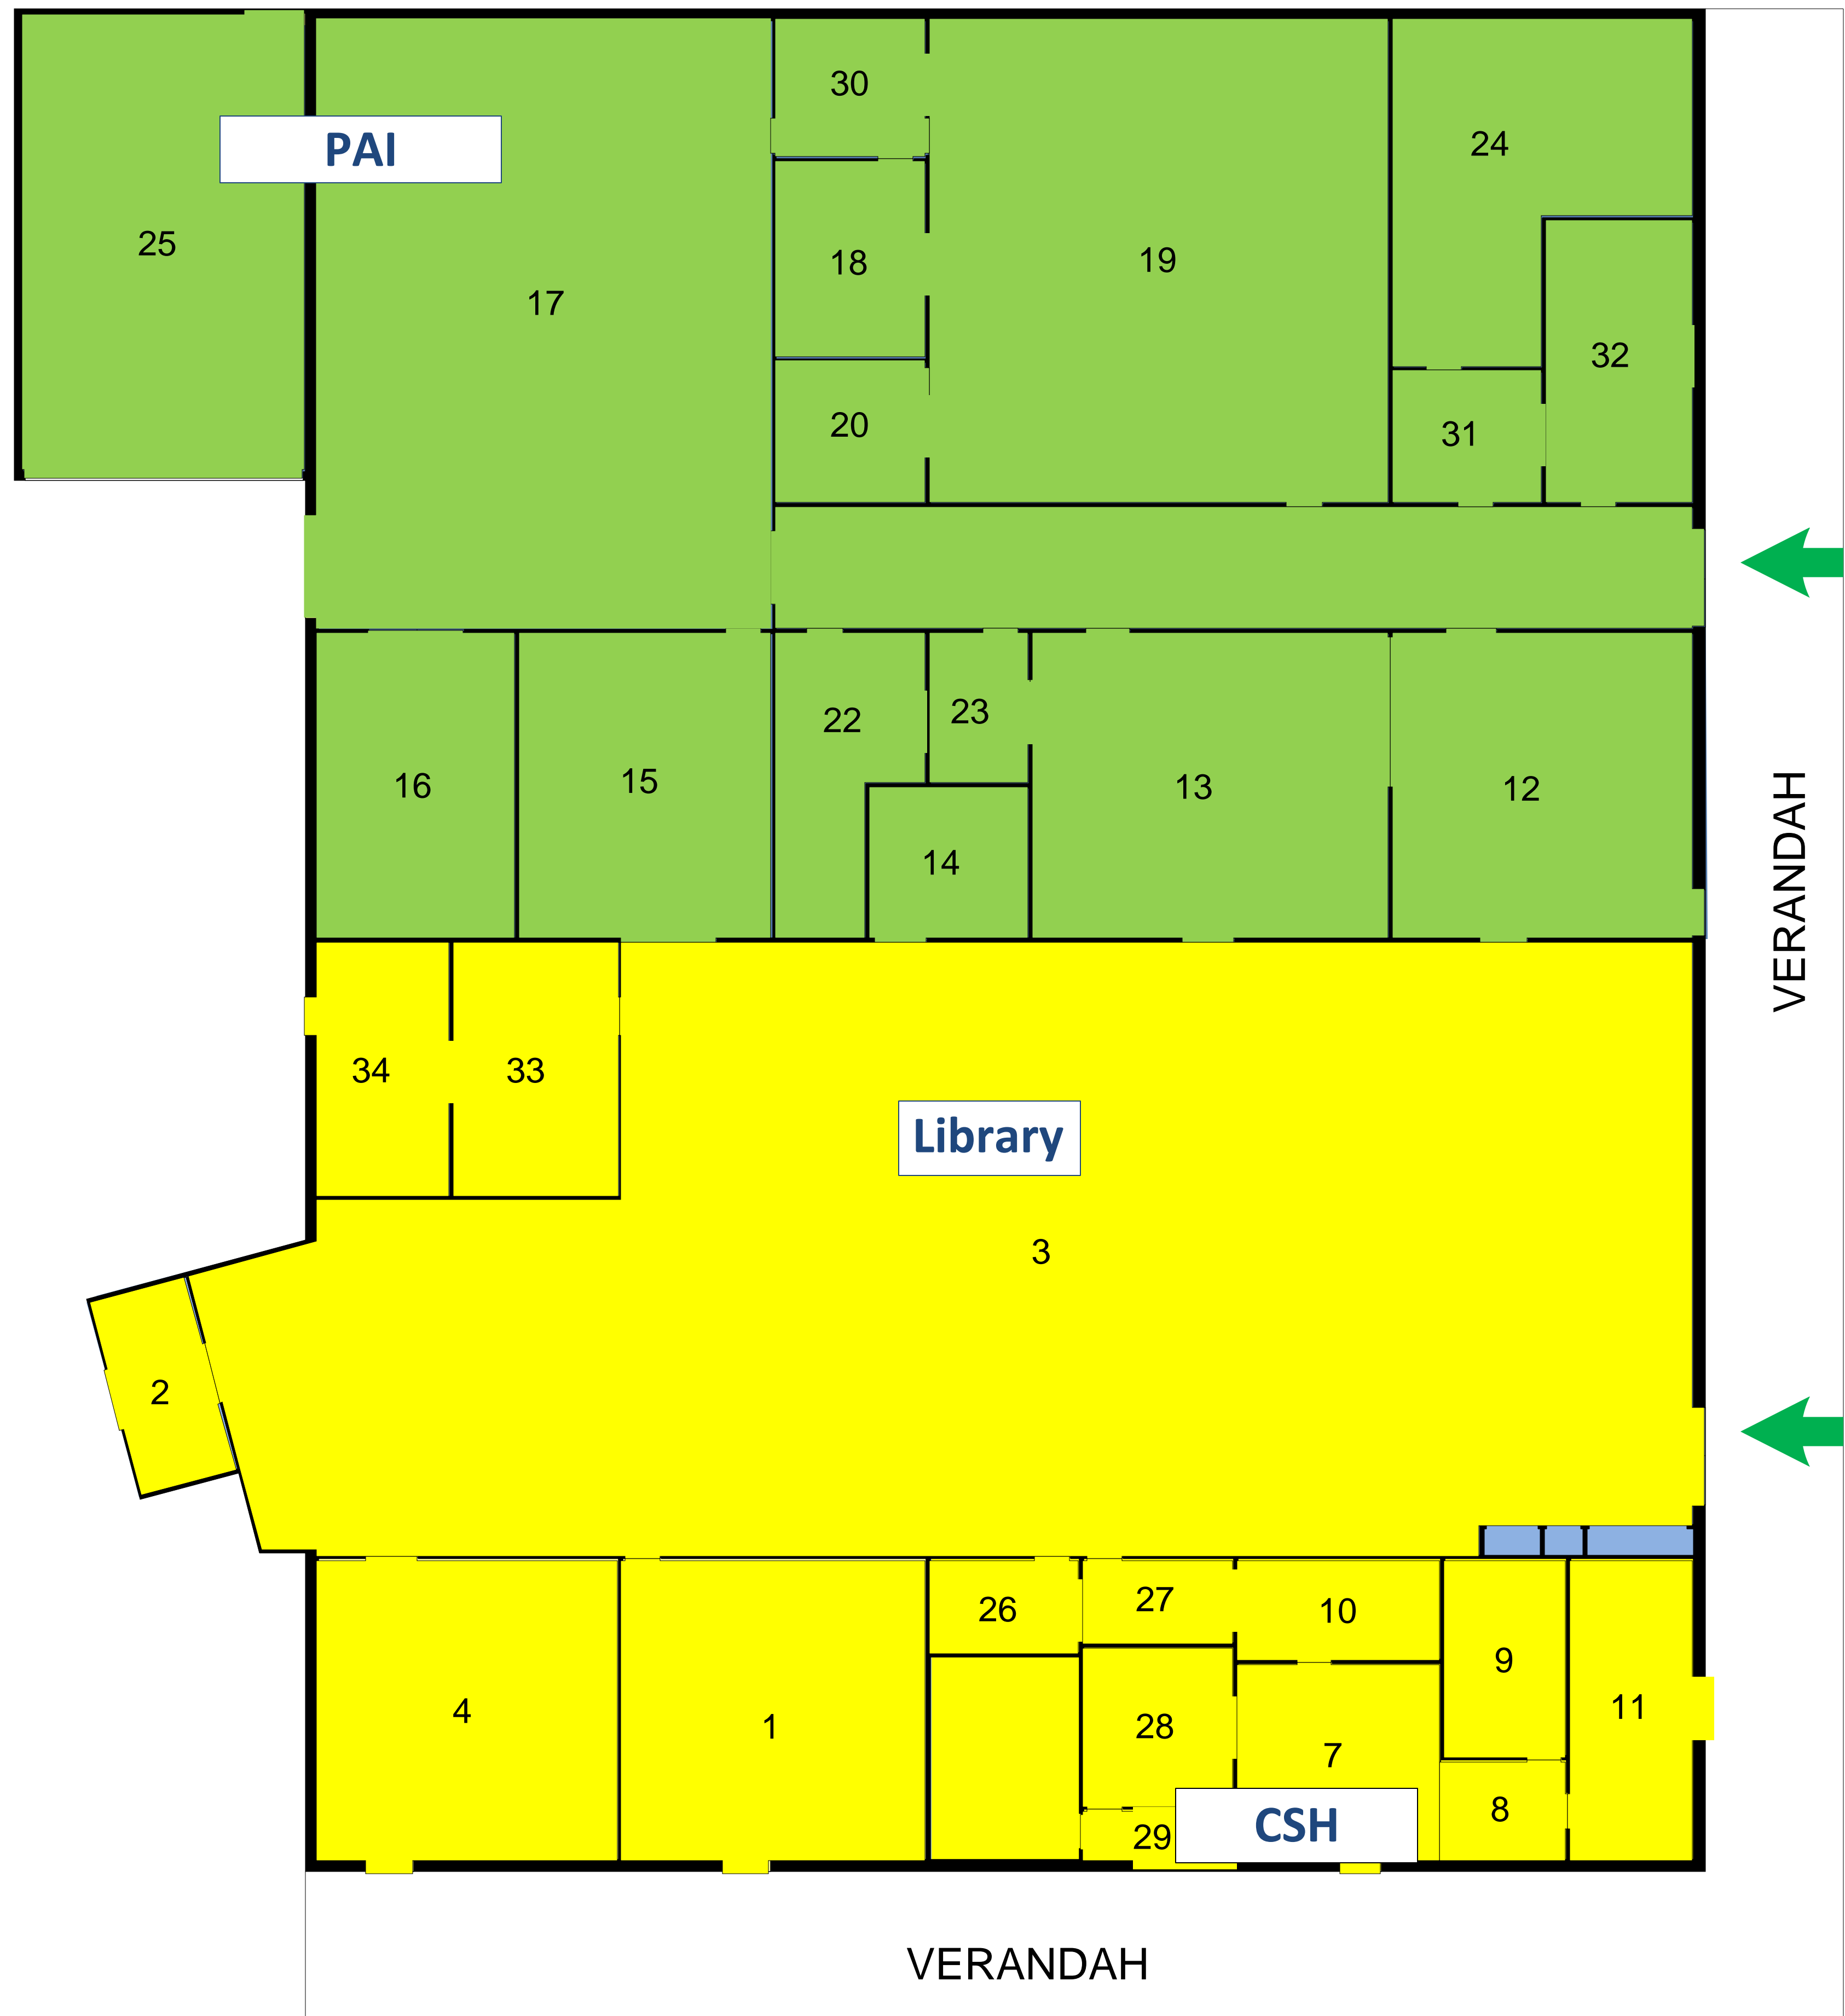

## Cafeteria, Hospitality & UNI SA

★ TAFE SA Wardens

★ UNI SA Wardens

→ Entry / Exit

♂ ♀ ♿ Toilets

# Zone 1 Fire Wardens

-  **Library & CSH**
-  **PAI**

 Entry / Exit

   Toilets

## Down Stairs of Double Storey Building

★ Warden 1 – West to East

★ Warden 2 – East to West

## Up Stairs of Double Storey Building

- ★ Warden 1 – West to East
- ★ Warden 2 – East to West

➔ Entry / Exit

♂ ♀ ♿ Toilets