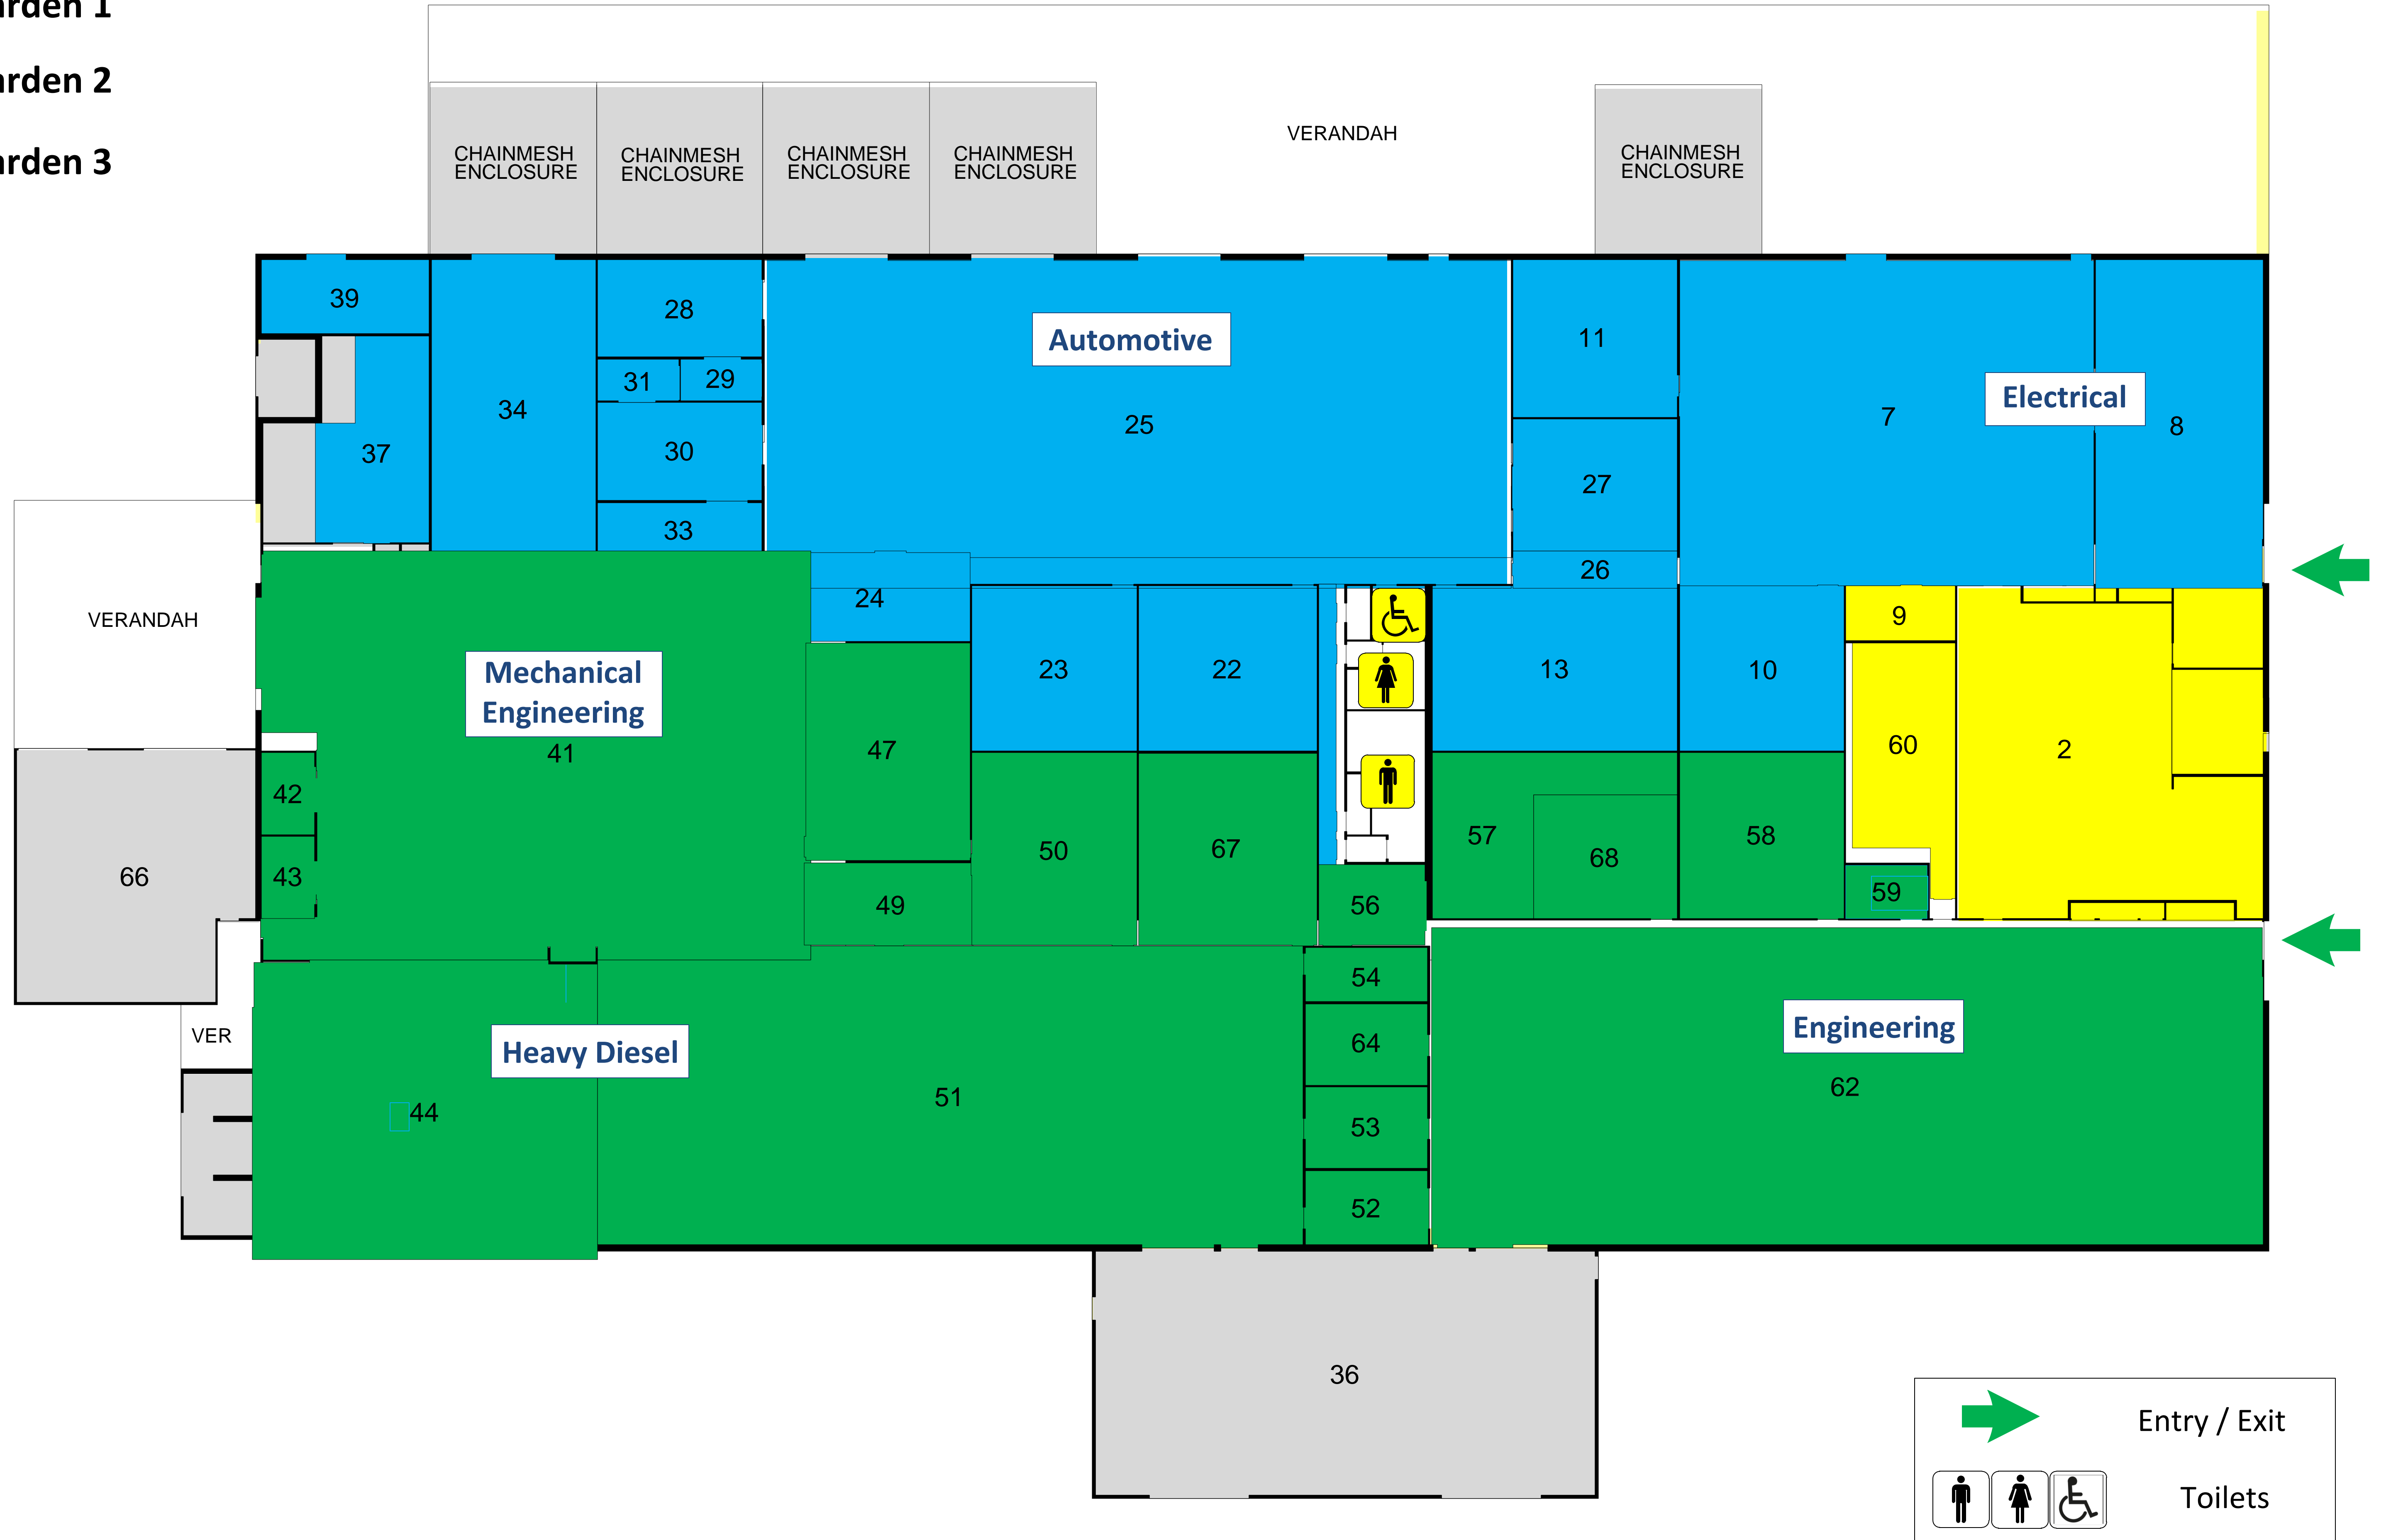

## Down Stairs of Double Storey Building

★ Warden 1 – West to East

★ Warden 2 – East to West

## Up Stairs of Double Storey Building

- ★ Warden 1 – West to East
- ★ Warden 2 – East to West

➔ Entry / Exit

♂ ♀ ♿ Toilets

# Zone 4 - Fire Warden

Carpentry & Joinery, LITA & UNI SA Retreat

→ Entry / Exit

♂ ♀ ♿ Toilets

**Zone 4 also includes LITA & UNI-SA Retreat**