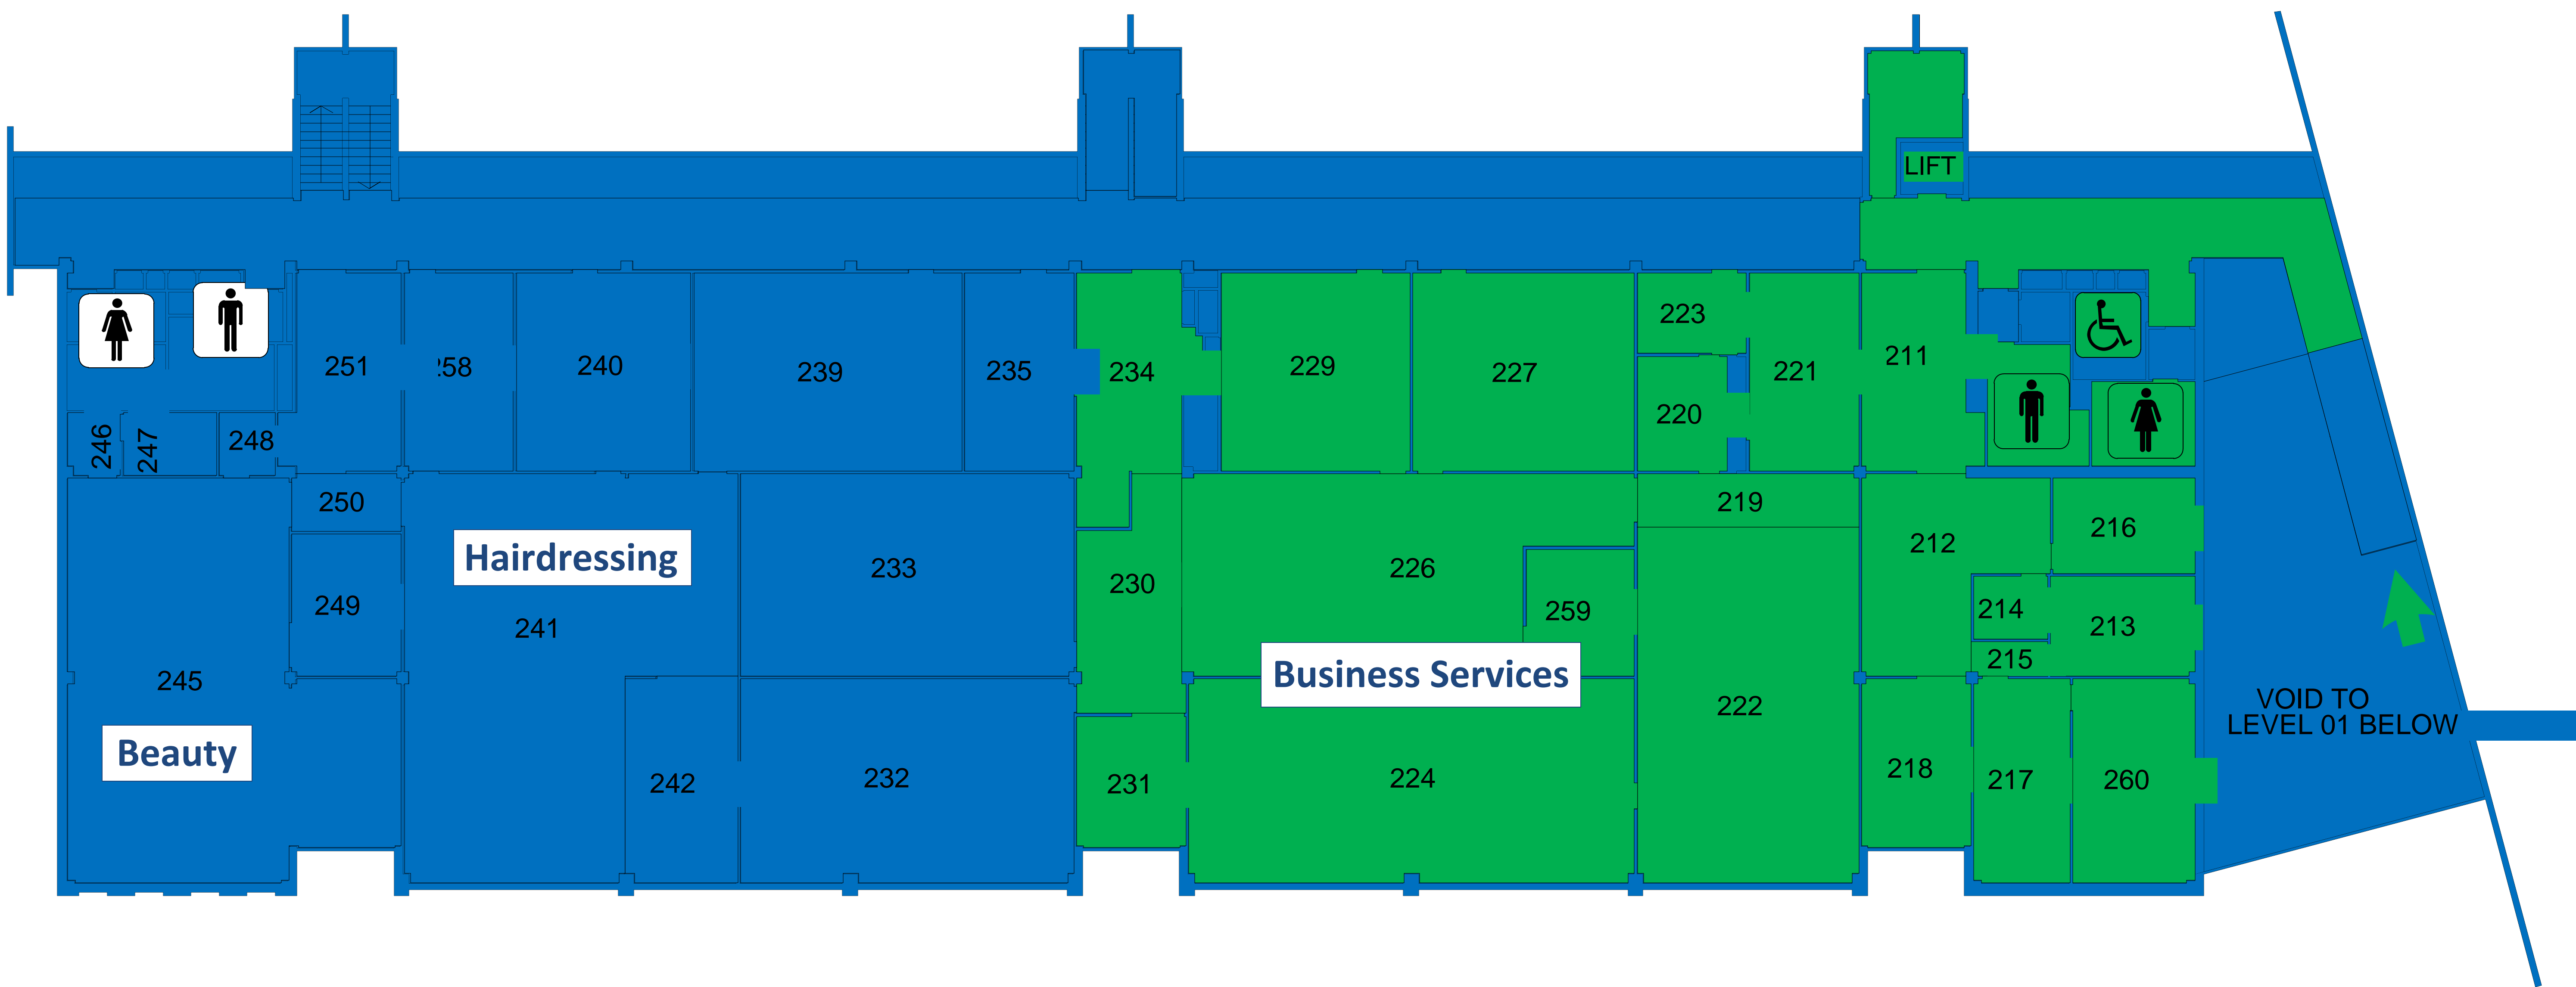

## Down Stairs of Double Storey Building

★ Warden 1 – West to East

★ Warden 2 – East to West

# Zone 2 Up Stairs - Fire Wardens

## Up Stairs of Double Storey Building

- ★ Warden 1 – West to East
- ★ Warden 2 – East to West

➔ Entry / Exit

♂ ♀ ♿ Toilets

# Zone 4 - Fire Warden

Carpentry & Joinery, LITA & UNI SA Retreat

→ Entry / Exit

♂ ♀ ♿ Toilets

**Zone 4 also includes LITA & UNI-SA Retreat**