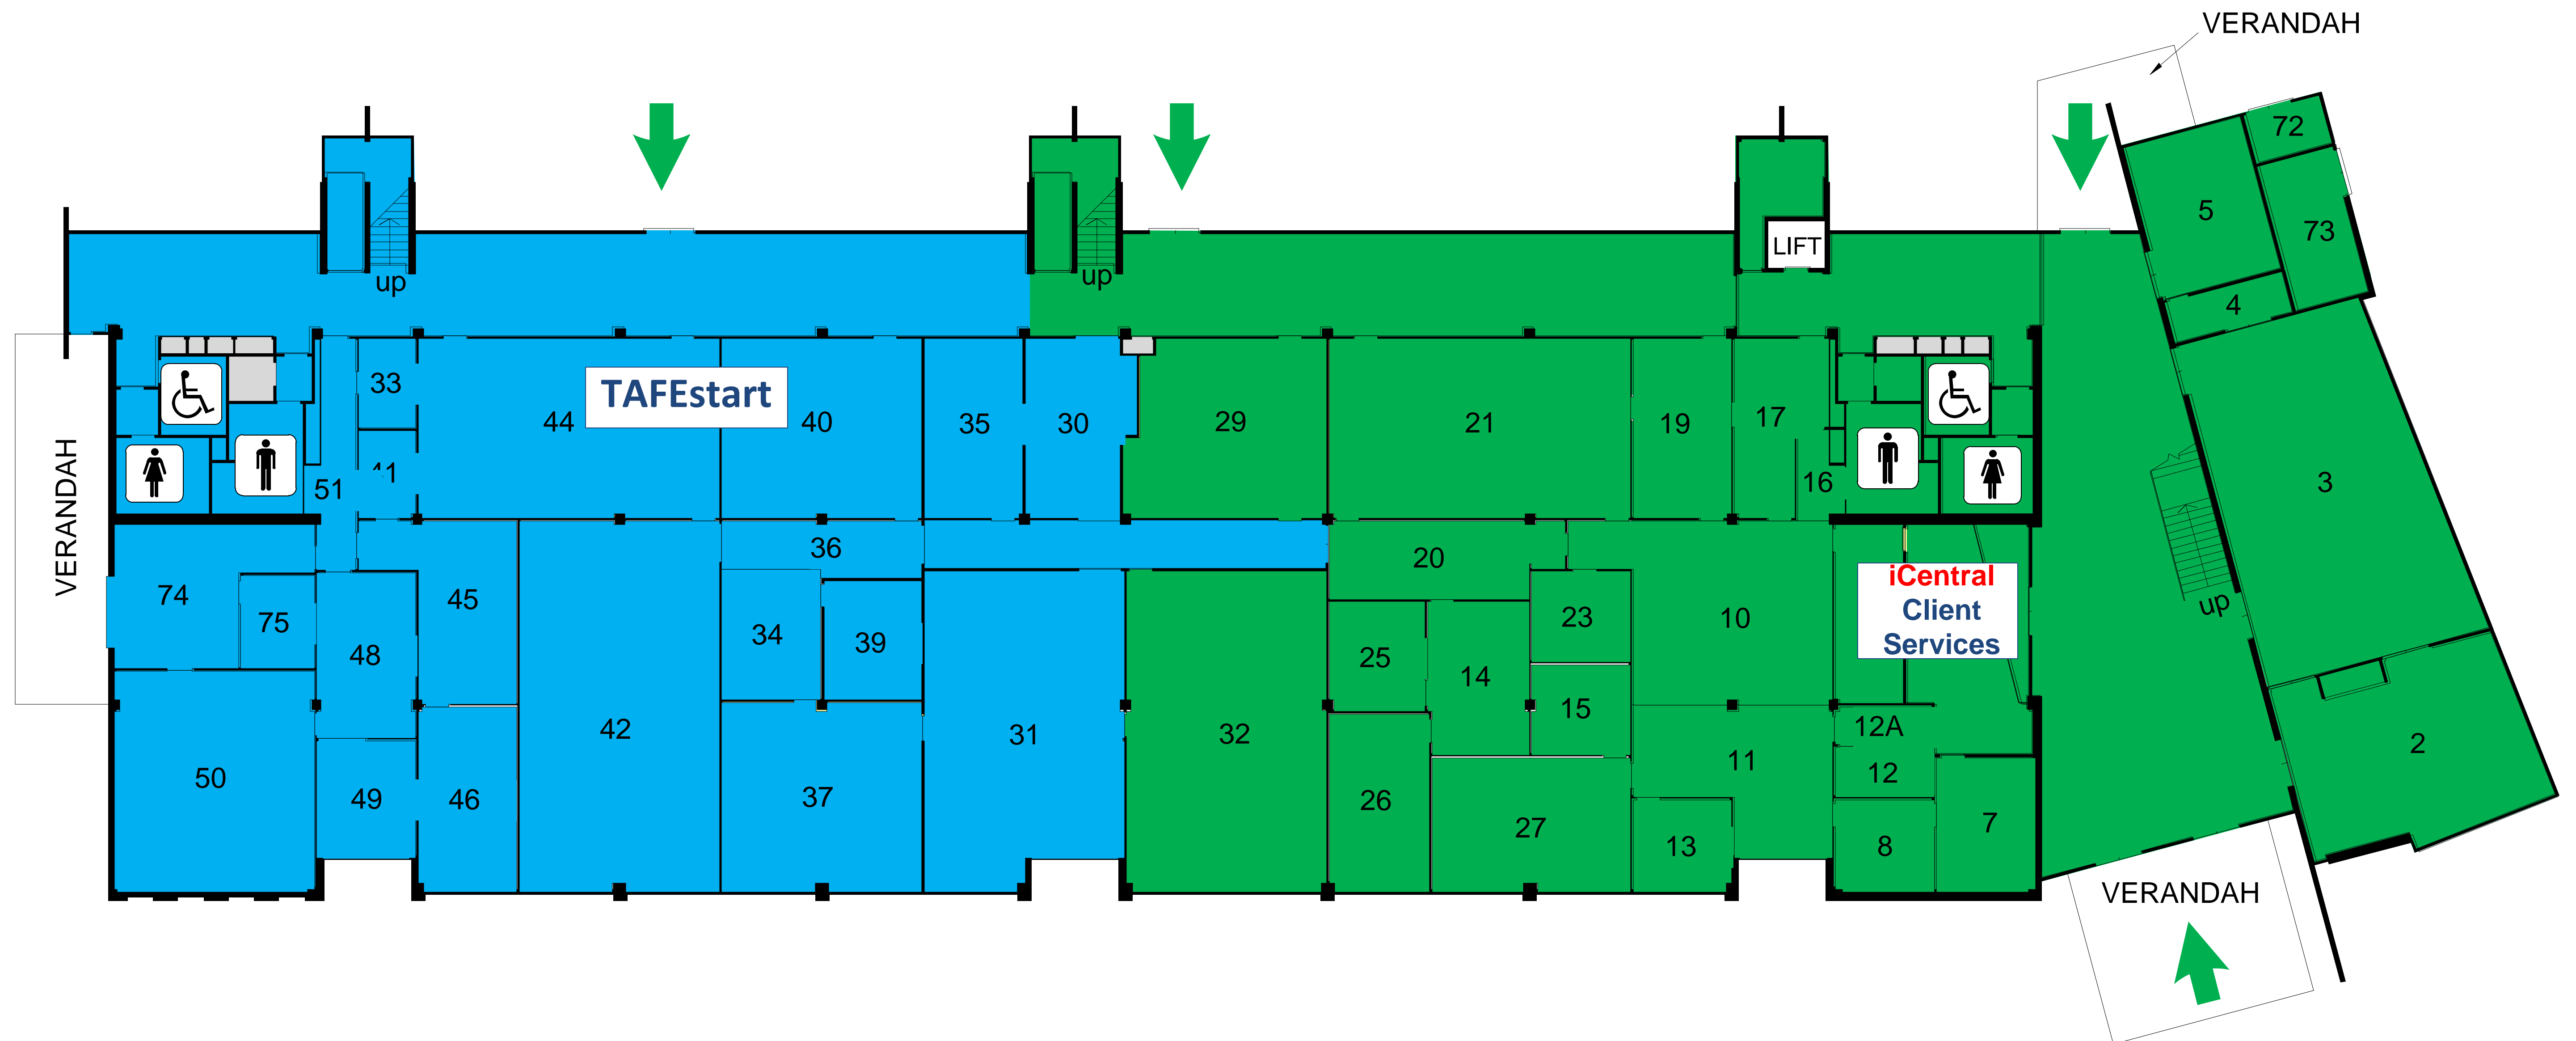

## Cafeteria, Hospitality & UNI SA

★ TAFE SA Wardens

★ UNI SA Wardens

→ Entry / Exit

♂ ♀ ♿ Toilets

# Zone 1 Fire Wardens

-  **Library & CSH**
-  **PAI**

 Entry / Exit

   Toilets

## Down Stairs of Double Storey Building

★ Warden 1 – West to East

★ Warden 2 – East to West

## Up Stairs of Double Storey Building

- ★ Warden 1 – West to East
- ★ Warden 2 – East to West

➔ Entry / Exit

♂ ♀ ♿ Toilets