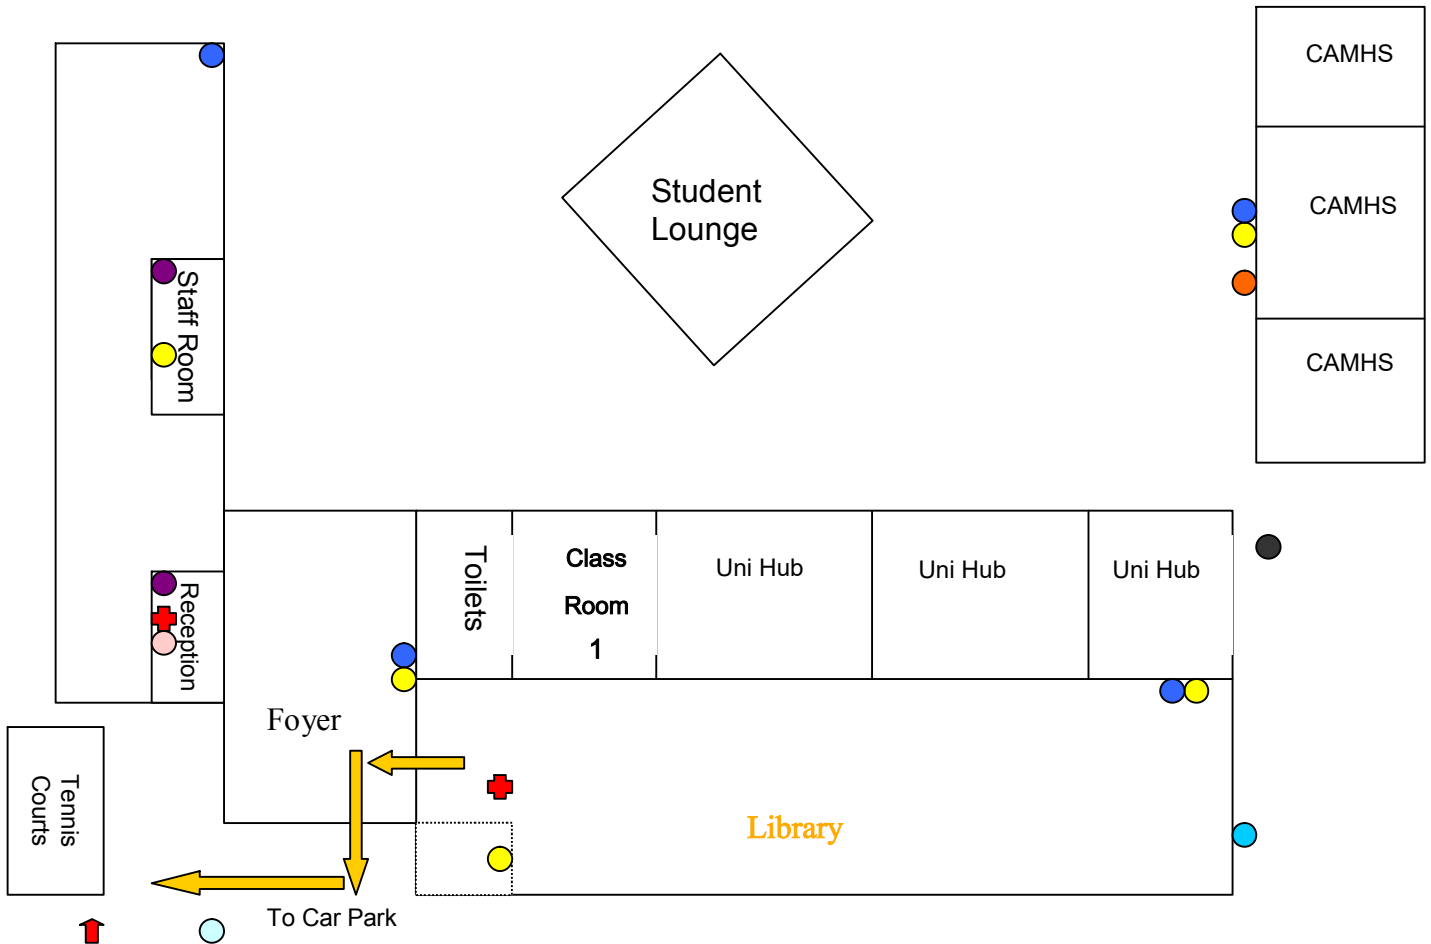

Kadina TAFE SA Campus Map

KEY

- Fire Extinguisher- ●
- Fire Hose- ●
- Fire Hydrant- ○
- Direct Phone Line to Emergency Services- ○
- First Aid Kit- +
- Resuscitation Masks- ●
- Emergency Shower and Eye Wash- ●
- Main distribution board- ●
- Hazardous storage - ●
- Gas Main isolation – ●
- Water cut off point- ●

Grassed area behind workshop

To Car Park and EMERGENCY EVACUATION POINT

EMERGENCY EVACUATION POINT

Doswell Terrace