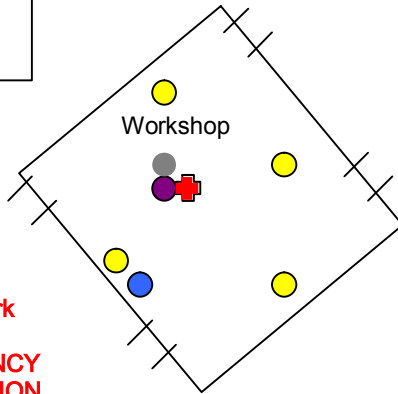

Kadina TAFE SA Campus Map

KEY

- Fire Extinguisher- ●
- Fire Hose- ●
- Fire Hydrant- ○
- Direct Phone Line to Emergency Services- ○
- First Aid Kit- +
- Resuscitation Masks- ●
- Emergency Shower and Eye Wash- ●
- Main distribution board- ●
- Hazardous storage - ●
- Gas Main isolation – ●
- Water cut off point- ●

Grassed area behind workshop

To Car Park and EMERGENCY EVACUATION POINT

EMERGENCY EVACUATION POINT

Doswell Terrace