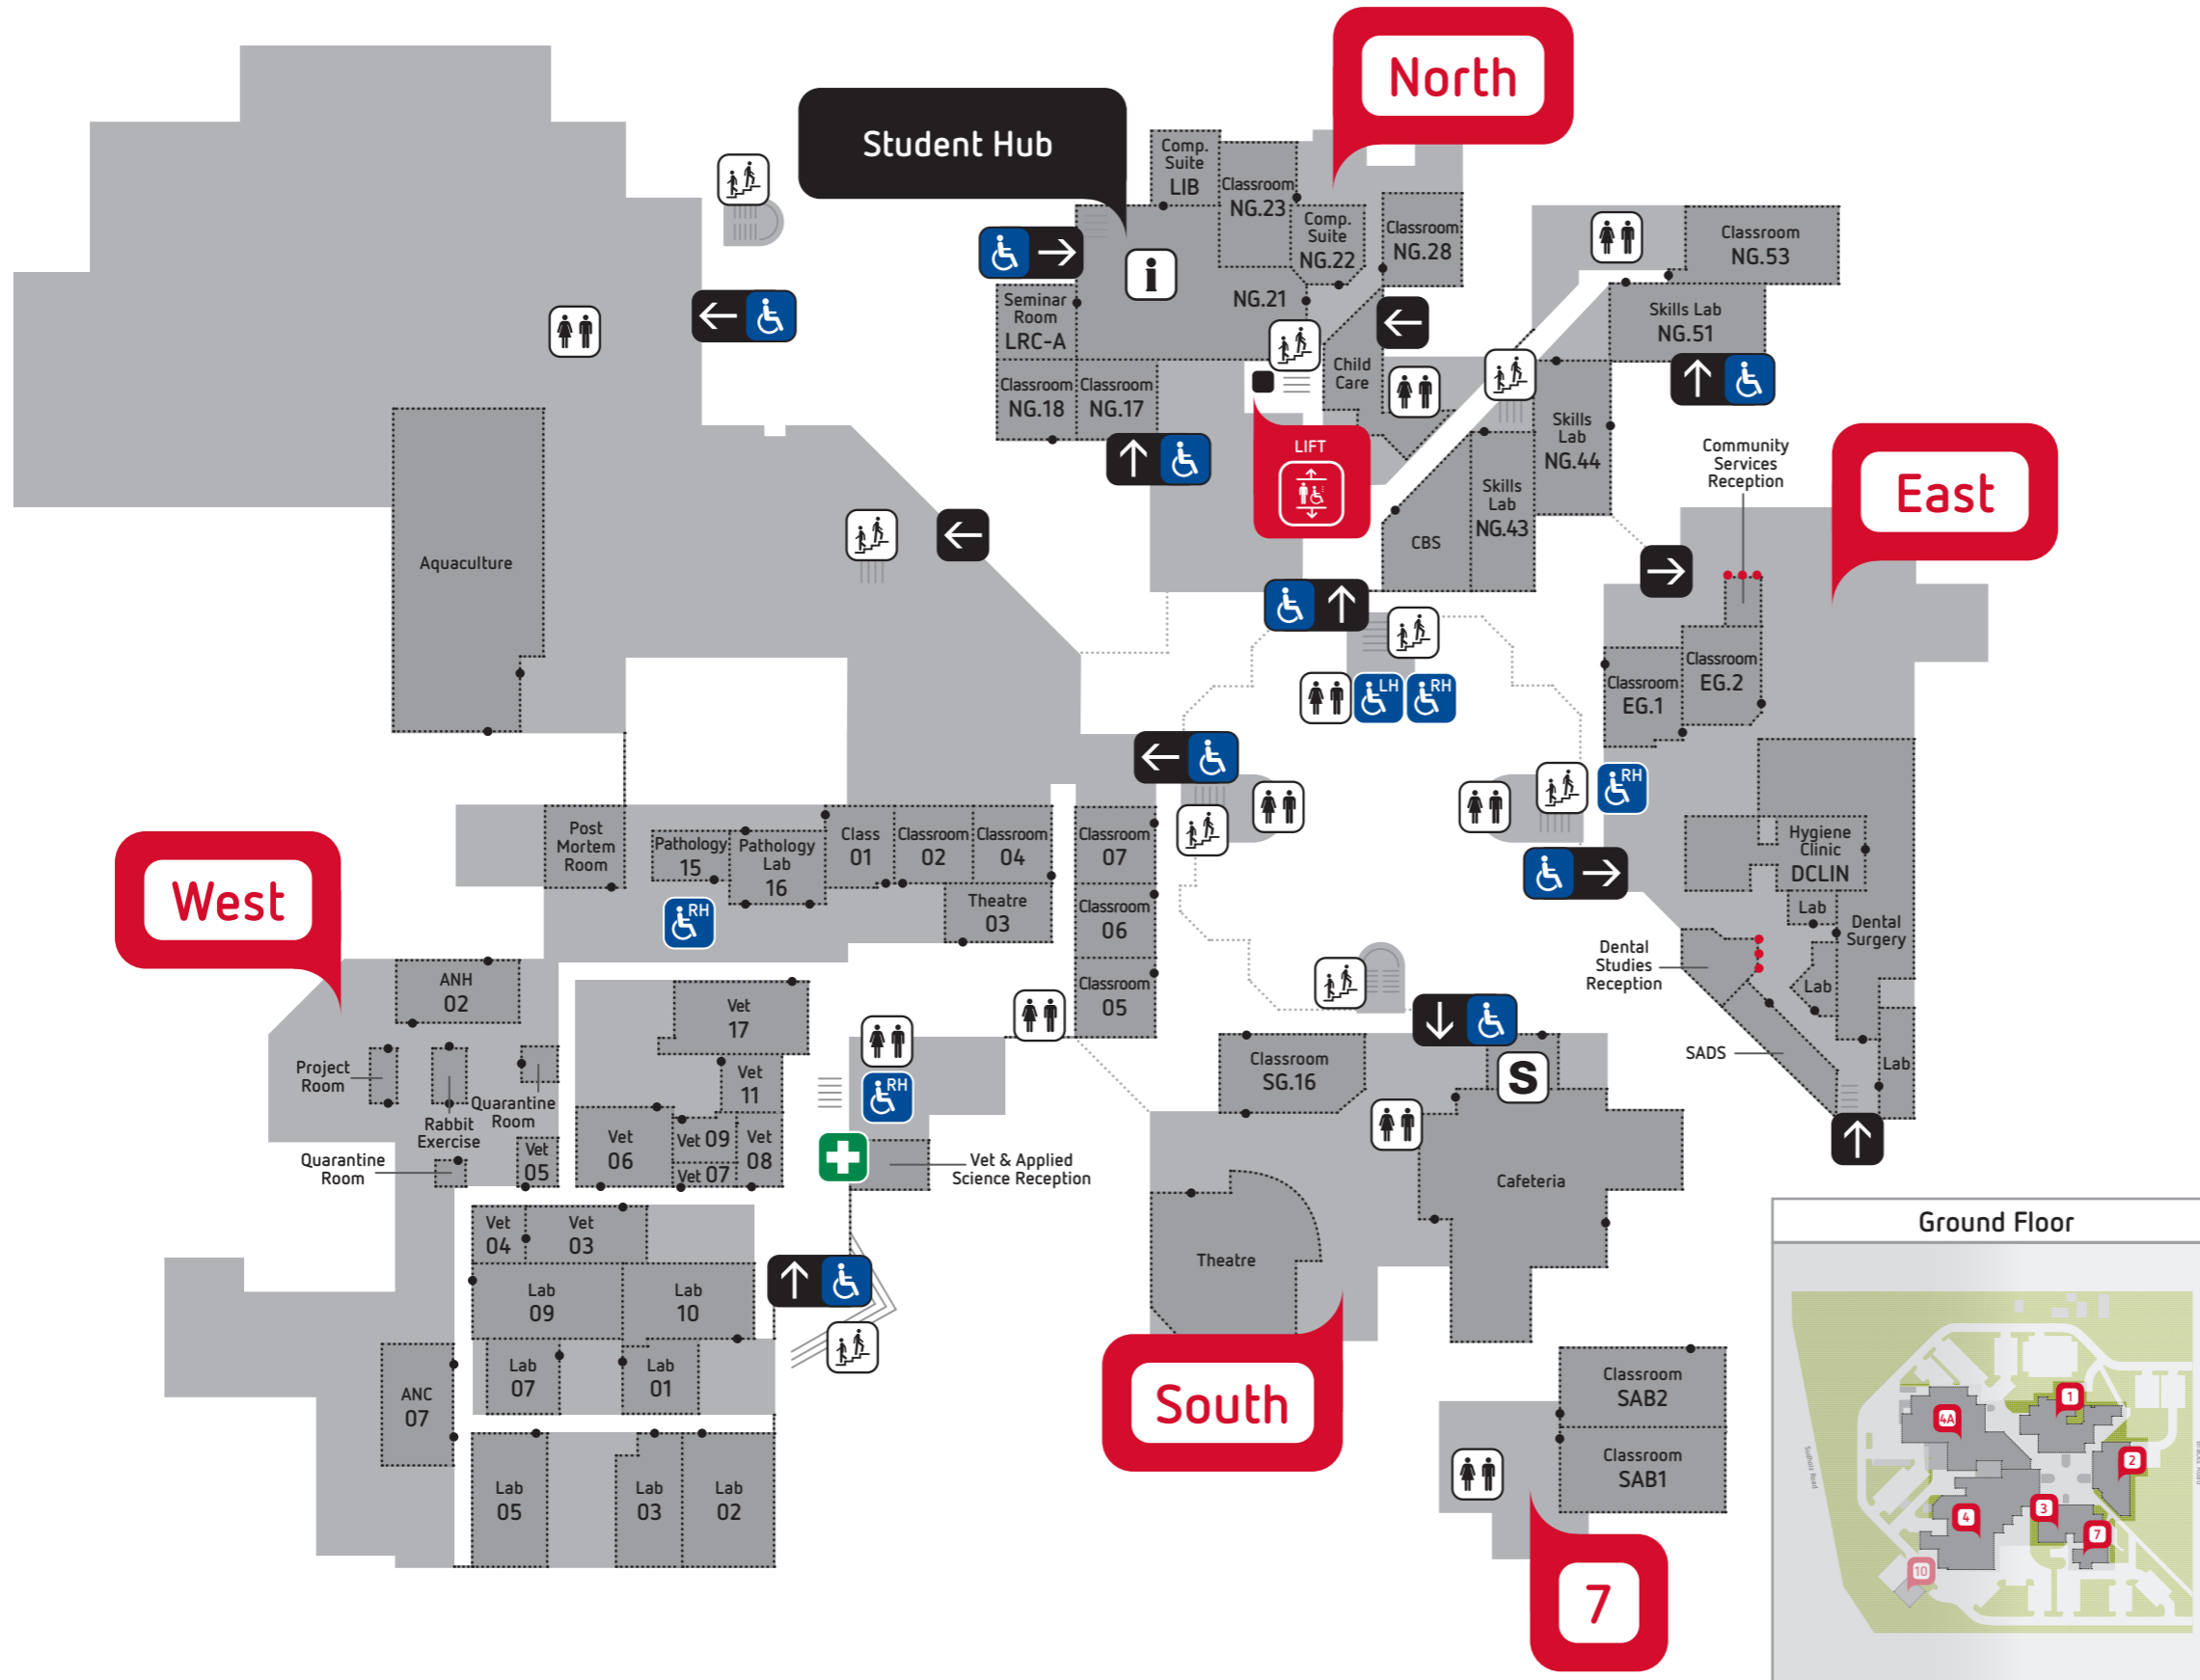

## Building 10

Level

Distribution Centre	G
---------------------	---

## North

Child Care	G
Classrooms	G
Community Bridging Services (CBS)	G
Computer Suites	G
Skills Lab	G
Student Hub	G

## South

Cafeteria	G
Classrooms	G
Security	G
Theatre	G

## South

Theatre	1
---------	---