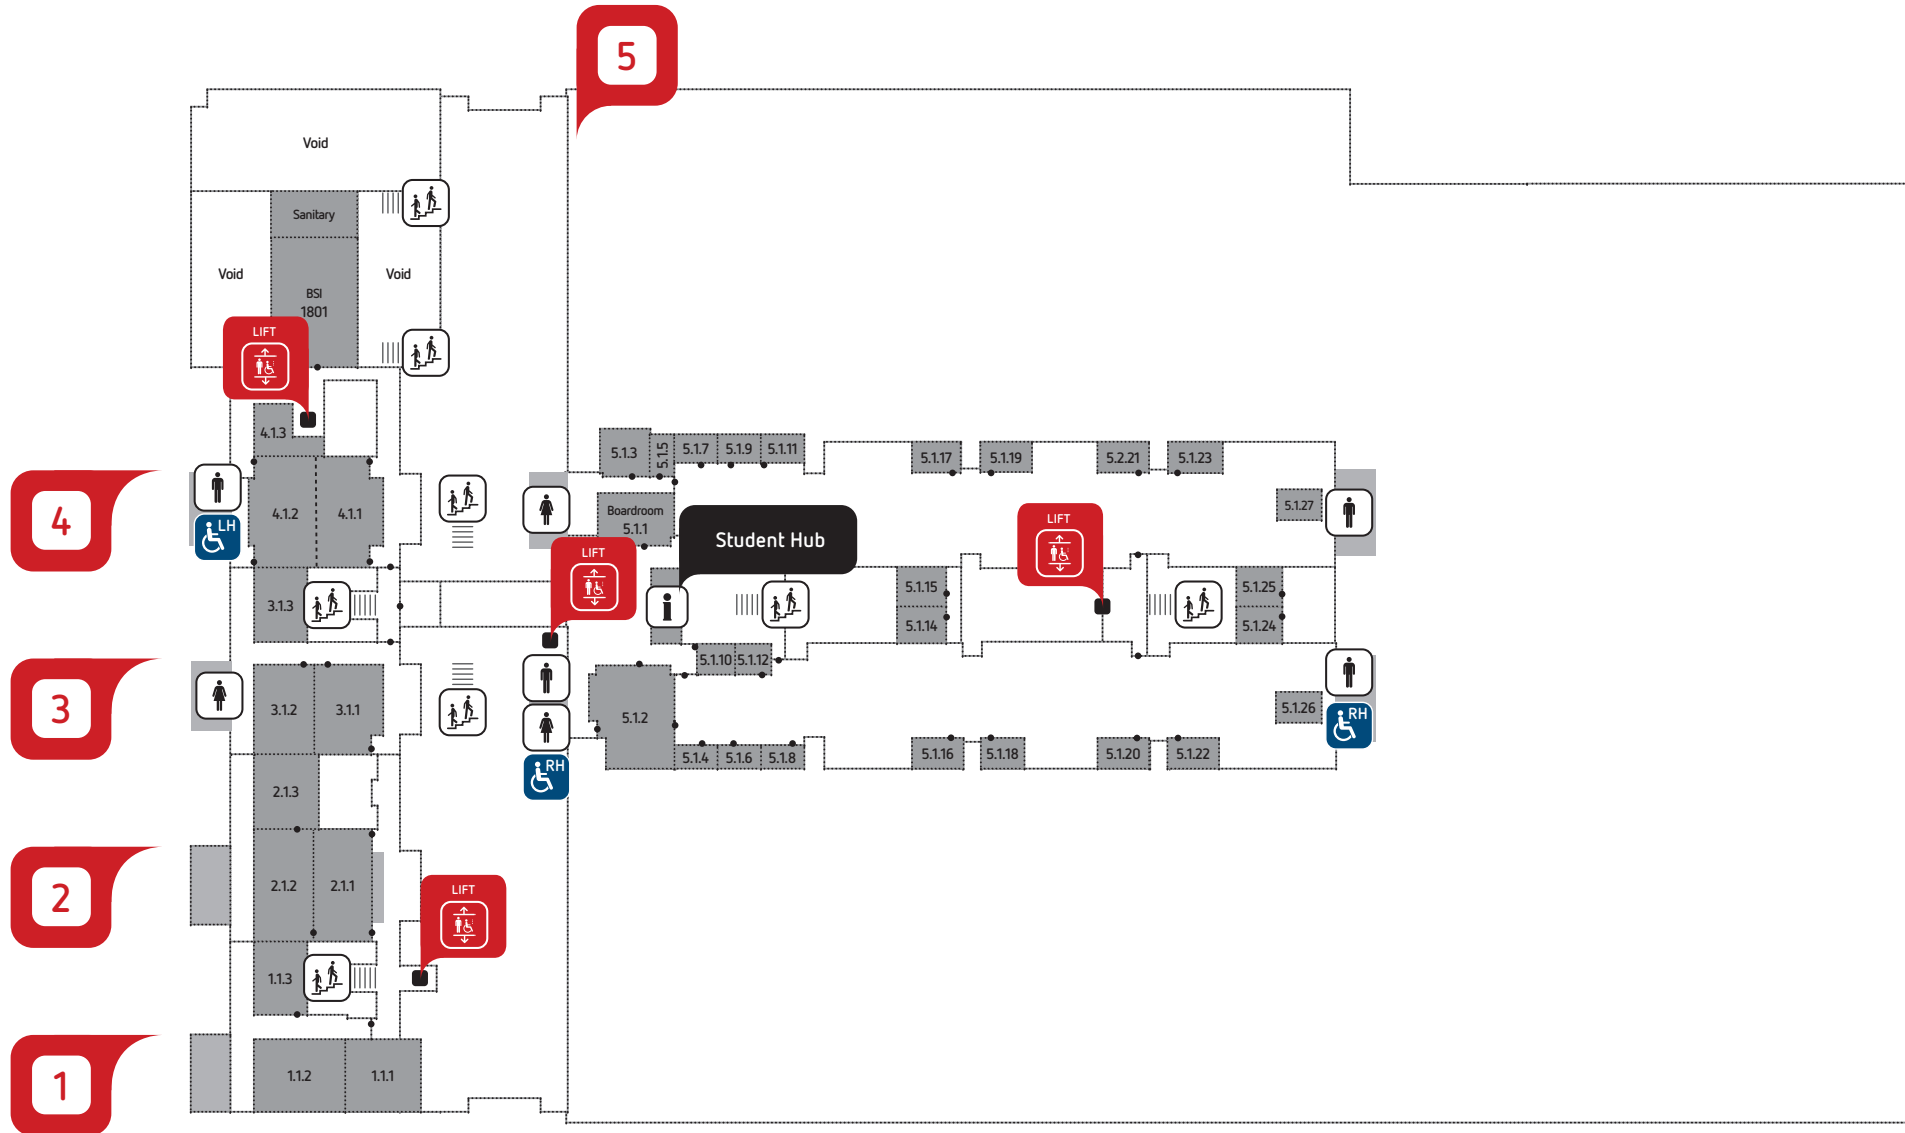

1284 South Road, Clovelly Park SA, 5042

Entry / Exit

Room Entry /
Primary Entry

Toilets

Lifts

Stairs

Accessible
Toilet

Student Hub

Tonsley Campus Level 2

1284 South Road, Clovelly Park SA, 5042

Entry / Exit

Room Entry /
Primary Entry

Toilets

Lifts

Stairs

Accessible
Toilet