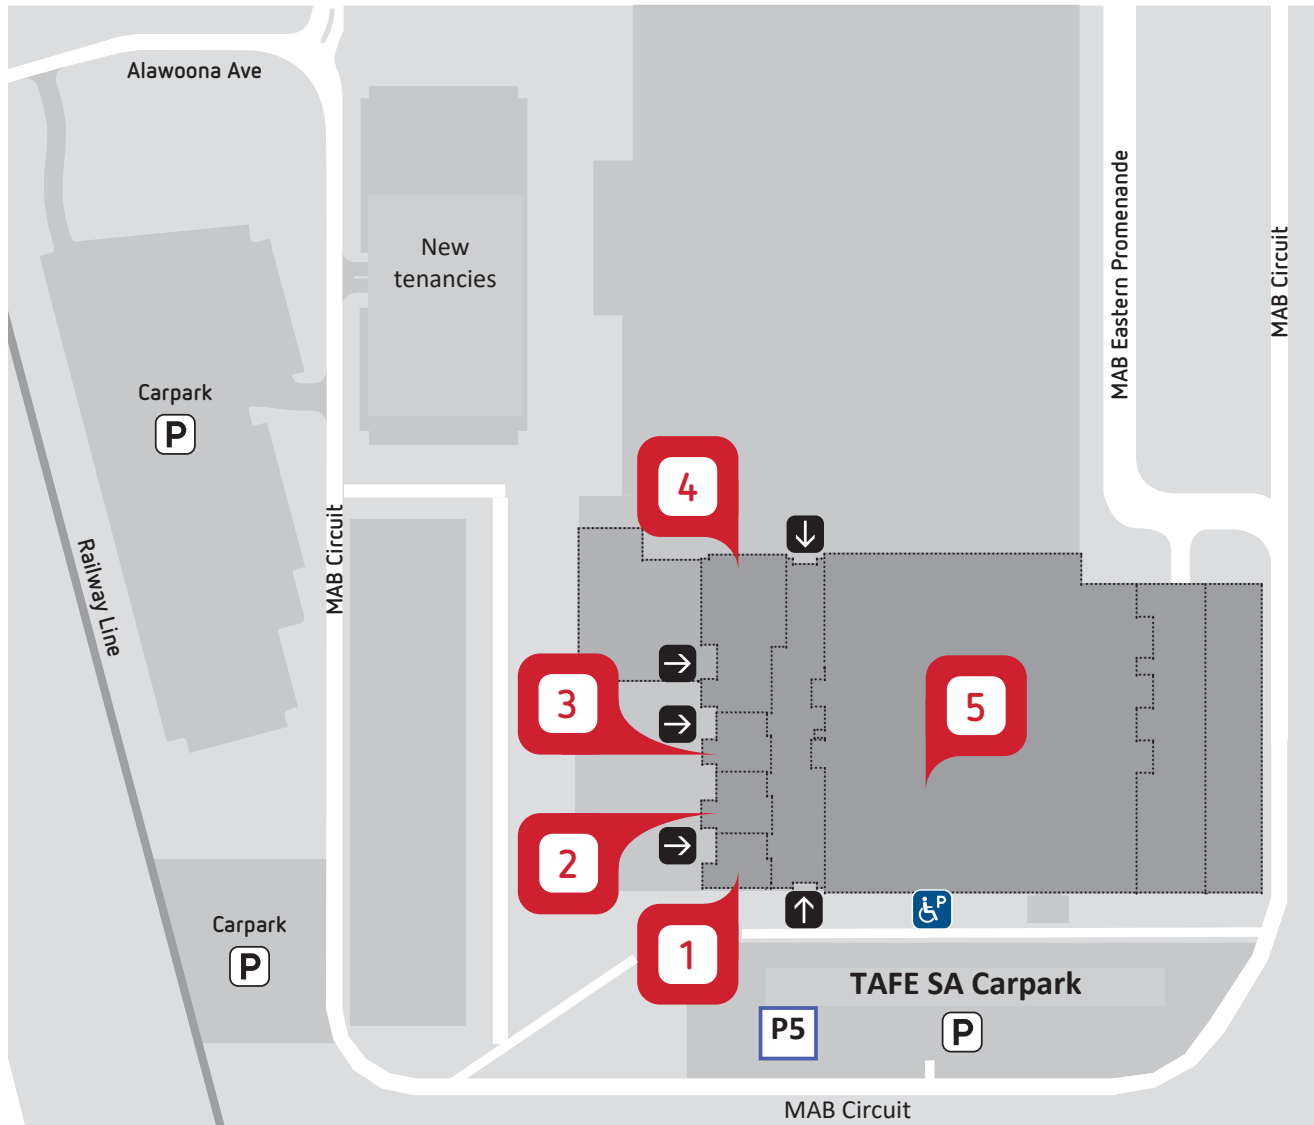

Accessible Parking

Building

1

Level

Classroom 1.1.3	1
Classroom 1.2.1	2
Computer Room 1.1.1	1
Computer Room 1.2.3	2
Lecture Room 1.G.1 – 1.G.2	6

Building

4

Level

Classroom 4.1.3	1
Classrooms 4.2.1, 4.2.2, 4.2.3	2
Classrooms 4.3.1, 4.3.2, 4.3.3	3
Classroom 4.G.1	6
Classroom 4.G.2	6
Rooms 4.1.1 – 4.1.3	1
Sand Pit G801	6
Sand Pit G802	6
Scaffolding G801	6

Building

2

Level

Advanced PLC 2.2.3	2
Classroom 2.G.1	6
Computer Room 2.1.1, 2.1.2	1
Classroom 2.G.5	6
Computer Room 2.2.1, 2.2.2	2
Computer Room 2.1.3	1

Building

5

Level

Aluminium G703	G
Brick Laying G515	G
Cabinet Making G611	G
Carpentry G601, G602, G604	G
Carpentry Joinery G610	G
Classrooms 5.G.1 – 5.G.24	6
Classroom 5.3.1	3
Computer Room 5.3.2	3
Furniture Finishing G506	6
Glass & Glazing G702	G
Grinding Room G616	G
Outside Deck 5.3.5	3
Painting & Decorating G509, G510	G
Plastering - W & C G511	G
Primary Mill G612, G614	G
Renewables Workshop 5.3.3	3
Roof G603	G
Roofing G605	G
Rooms 5.1.1 – 5.1.27	1
Secondary Mill G613, G615	G
Signwriting G506	G
Solid Plastering G512	G
Solid Tiling G514	G
Student Hub	1
Timber Tiling G513	G
Wiring Bays G505	G
Workshops G501 – G515	G

Building

3

Level

Catering Kitchen	G
Computer Room 3.1.1, 3.1.2, 3.1.3	1
Gas Services 3.3.1	3
Mechanical Services 3.3.2	3
Prayer Rooms	6
Rooms 3.G.1 – 3.G.4	6
Security Office	G
Water Testing 3.2.1	2