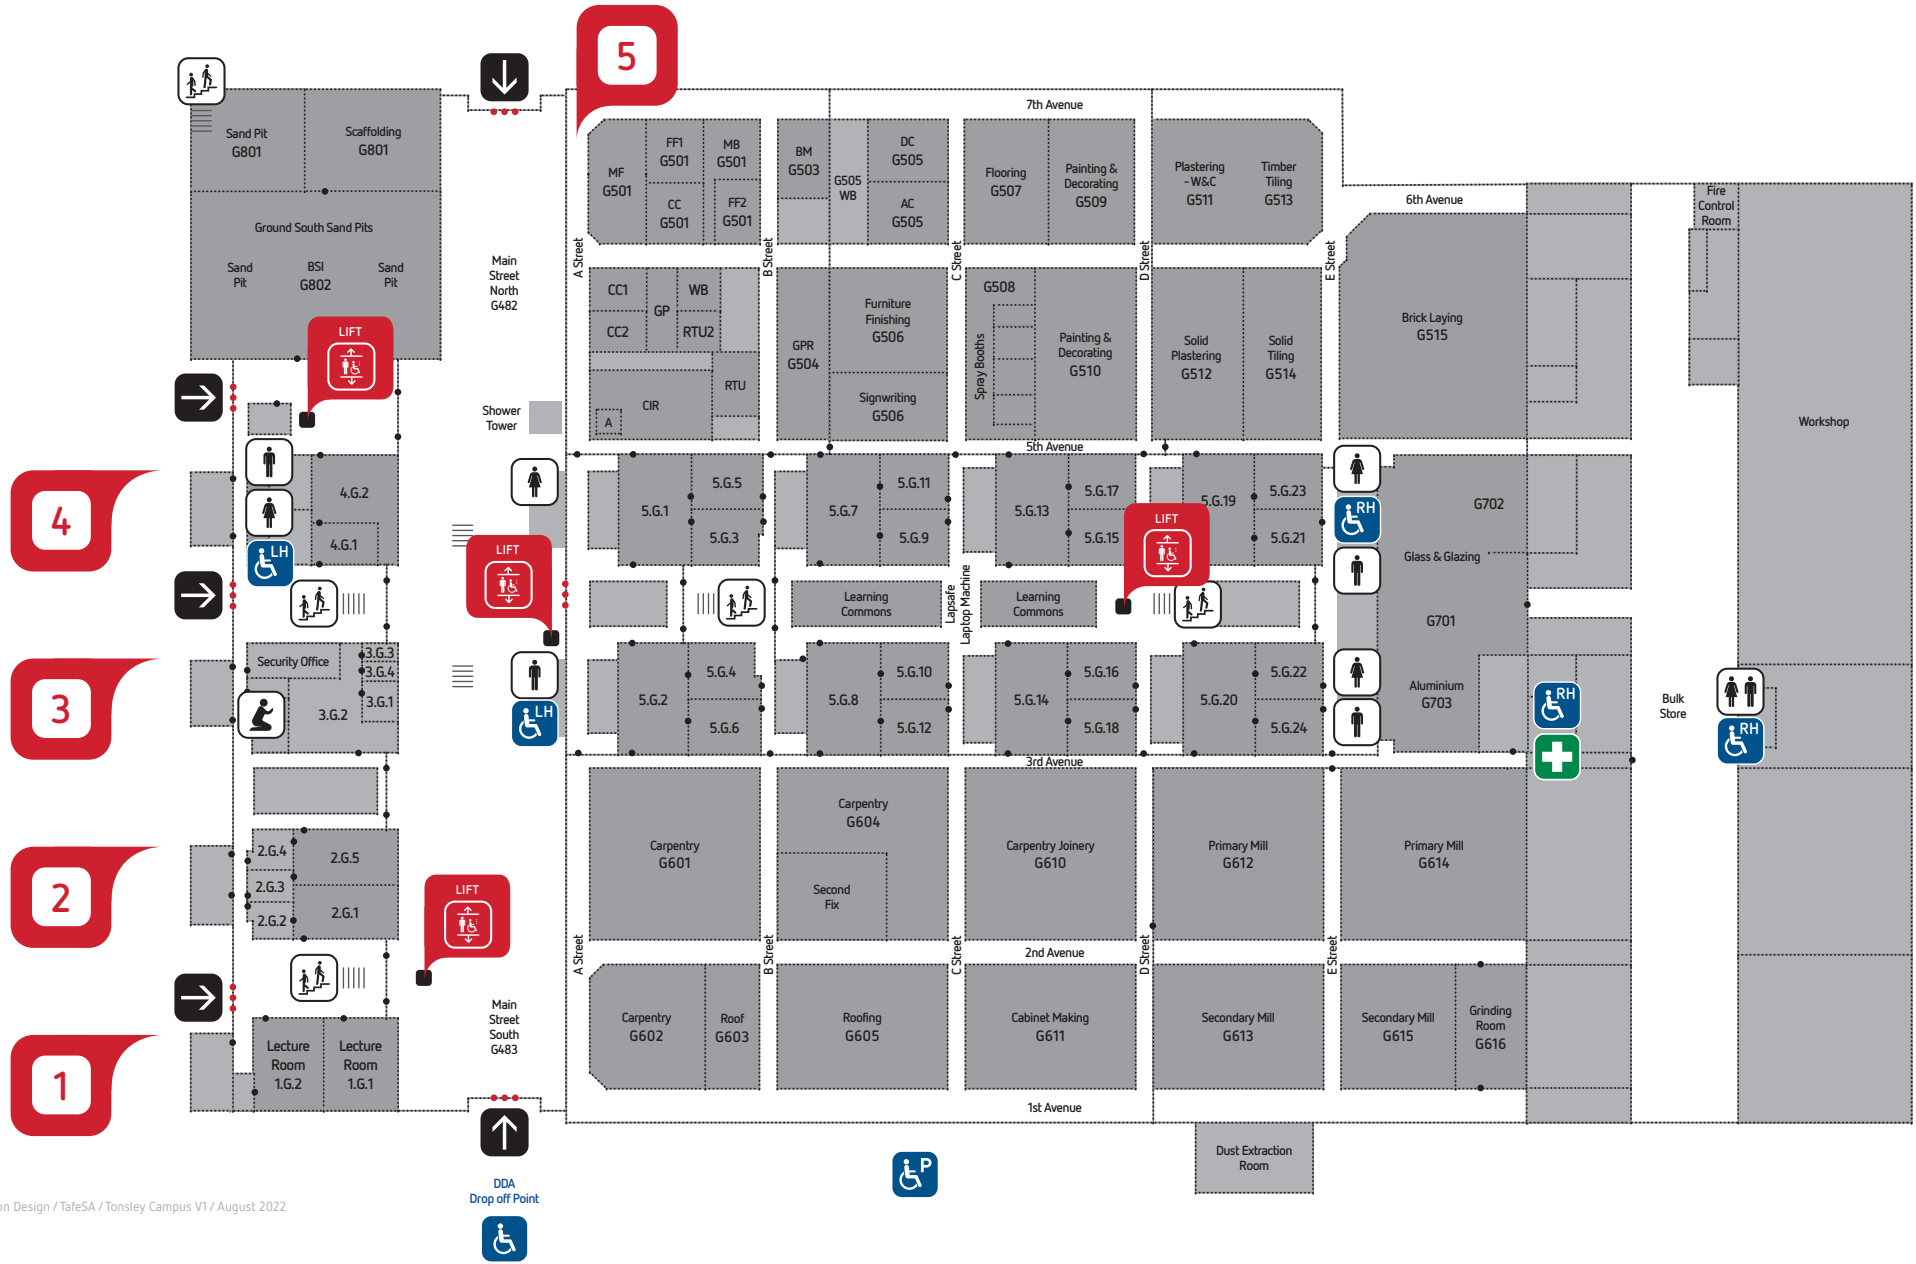

Building

3

Level

Catering Kitchen	G
Computer Room 3.1.1, 3.1.2, 3.1.3	1
Gas Services 3.3.1	3
Mechanical Services 3.3.2	3
Prayer Rooms	6
Rooms 3.G.1 – 3.G.4	6
Security Office	G
Water Testing 3.2.1	2

Tonsley Campus Level 1