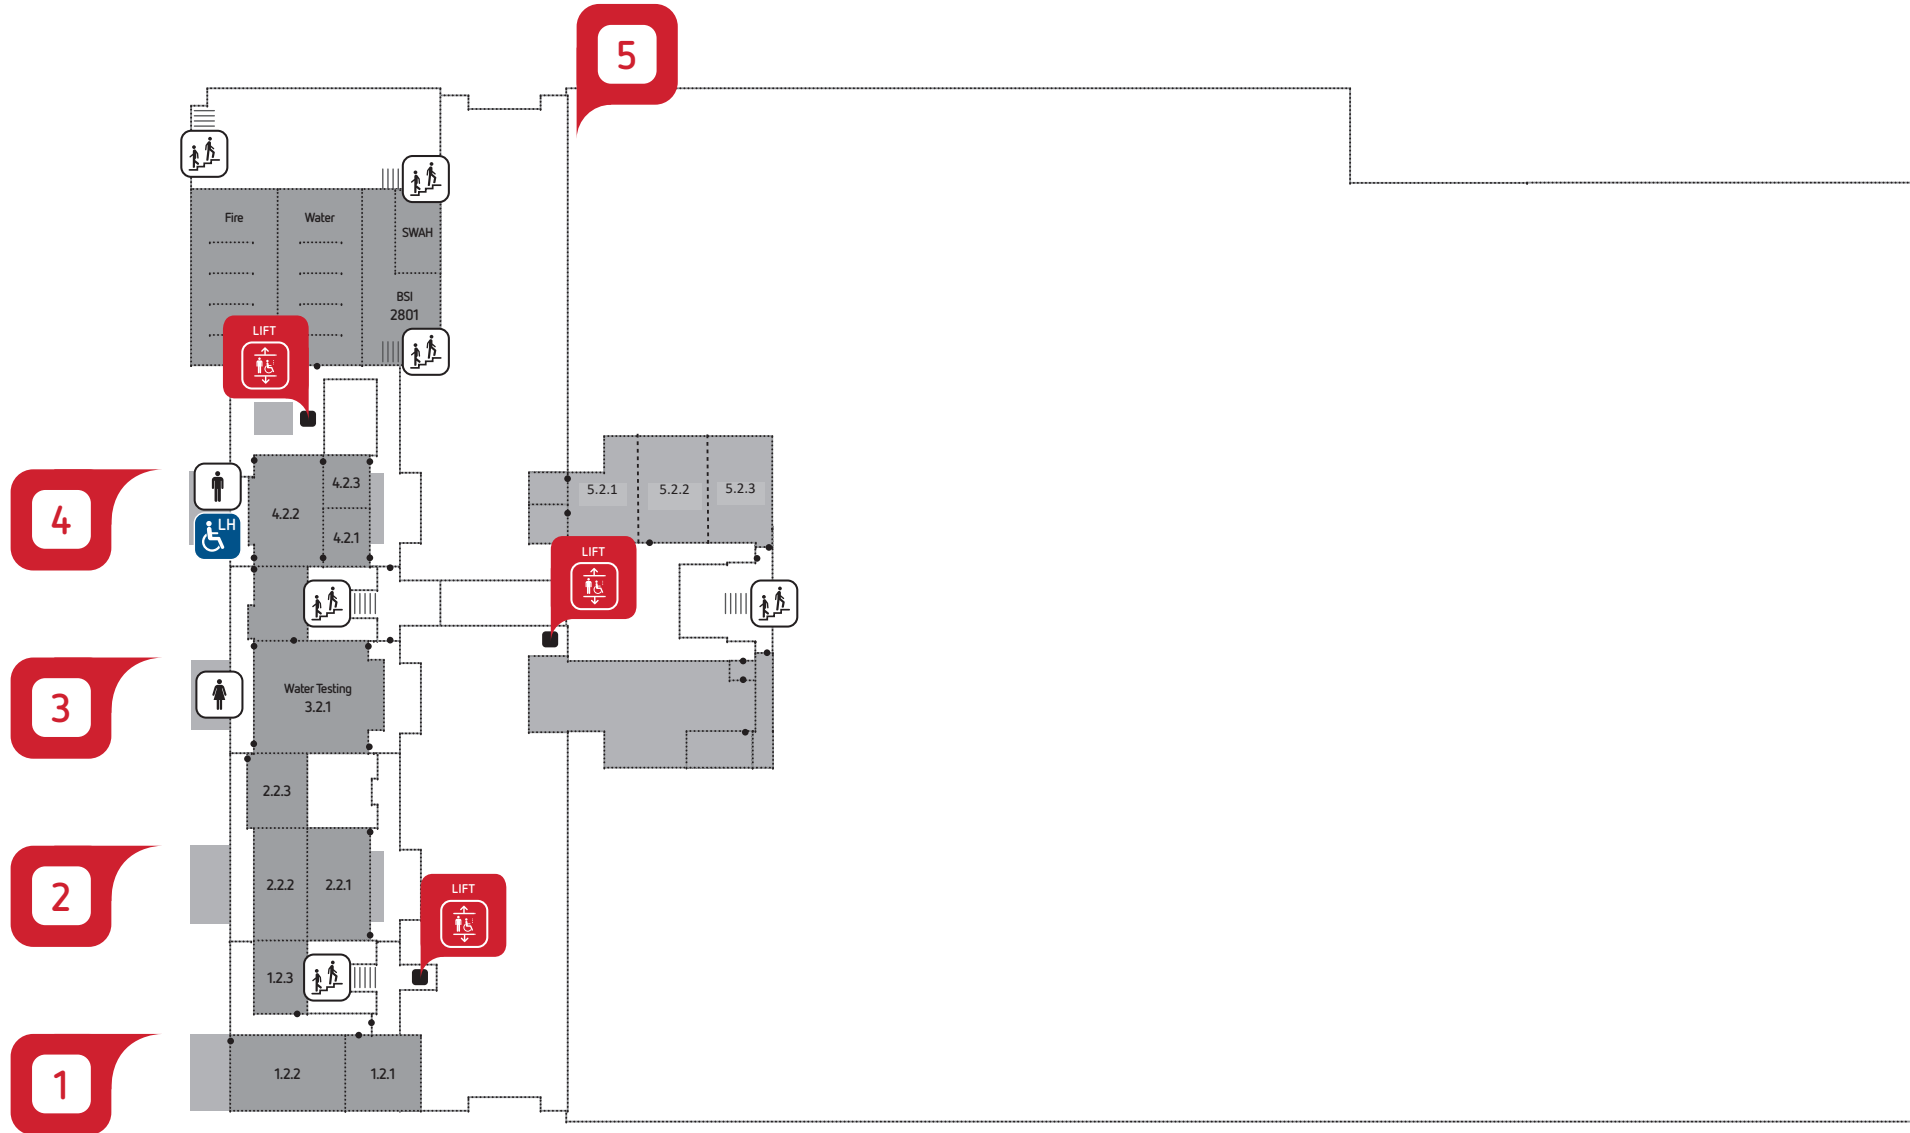

Tonsley Campus Level 2

1284 South Road, Clovelly Park SA, 5042

Entry / Exit

Room Entry /
Primary Entry

Toilets

Lifts

Stairs

Accessible
Toilet

Tonsley Campus Level 2 Mezzanine

1284 South Road, Clovelly Park SA, 5042

Entry / Exit

Room Entry /
Primary Entry

Toilets

Lifts

Stairs

Accessible
Toilet