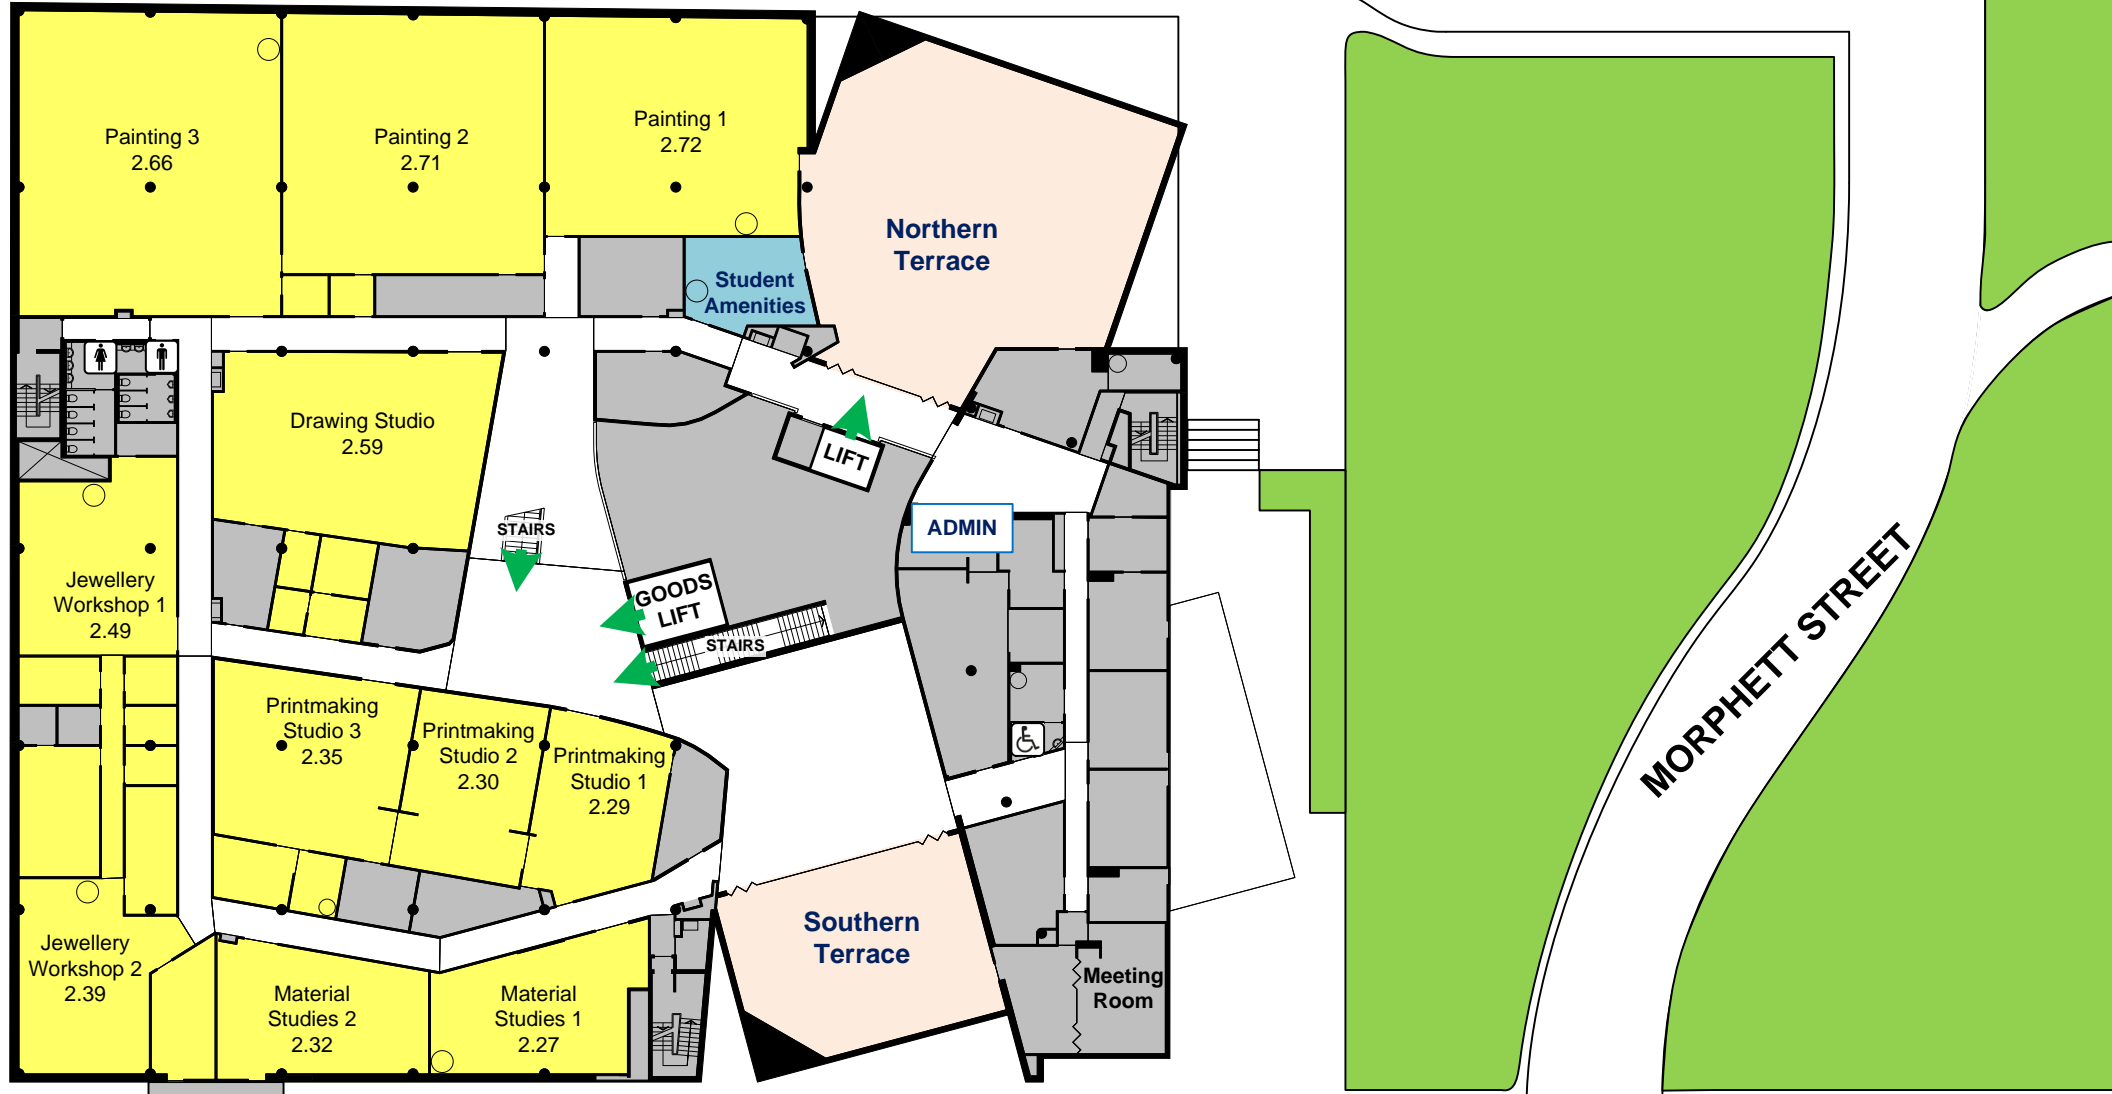

39 Light Square  
ADELAIDE SA 5000

Government of South Australia

**Ground Level**

➔ Entry / Exit

♂ ♀ ♿ Toilets

**PHILIP STREET**

**CURRIE STREET**

**ADELAIDE COLLEGE  
OF THE ARTS**

39 Light Square  
ADELAIDE SA 5000

**Mezzanine Level**

Government of  
South Australia

➔ Entry / Exit

♂ ♀ ♿ Toilets

**PHILIP STREET**

**CURRIE STREET**

**PHILIP STREET**

**MORPHETT STREET**

**CURRIE STREET**

**PHILIP STREET**

**MORPHETT STREET**

**CURRIE STREET**

Entry / Exit

Toilets

**PHILIP STREET**

**MORPHETT STREET**

**CURRIE STREET**