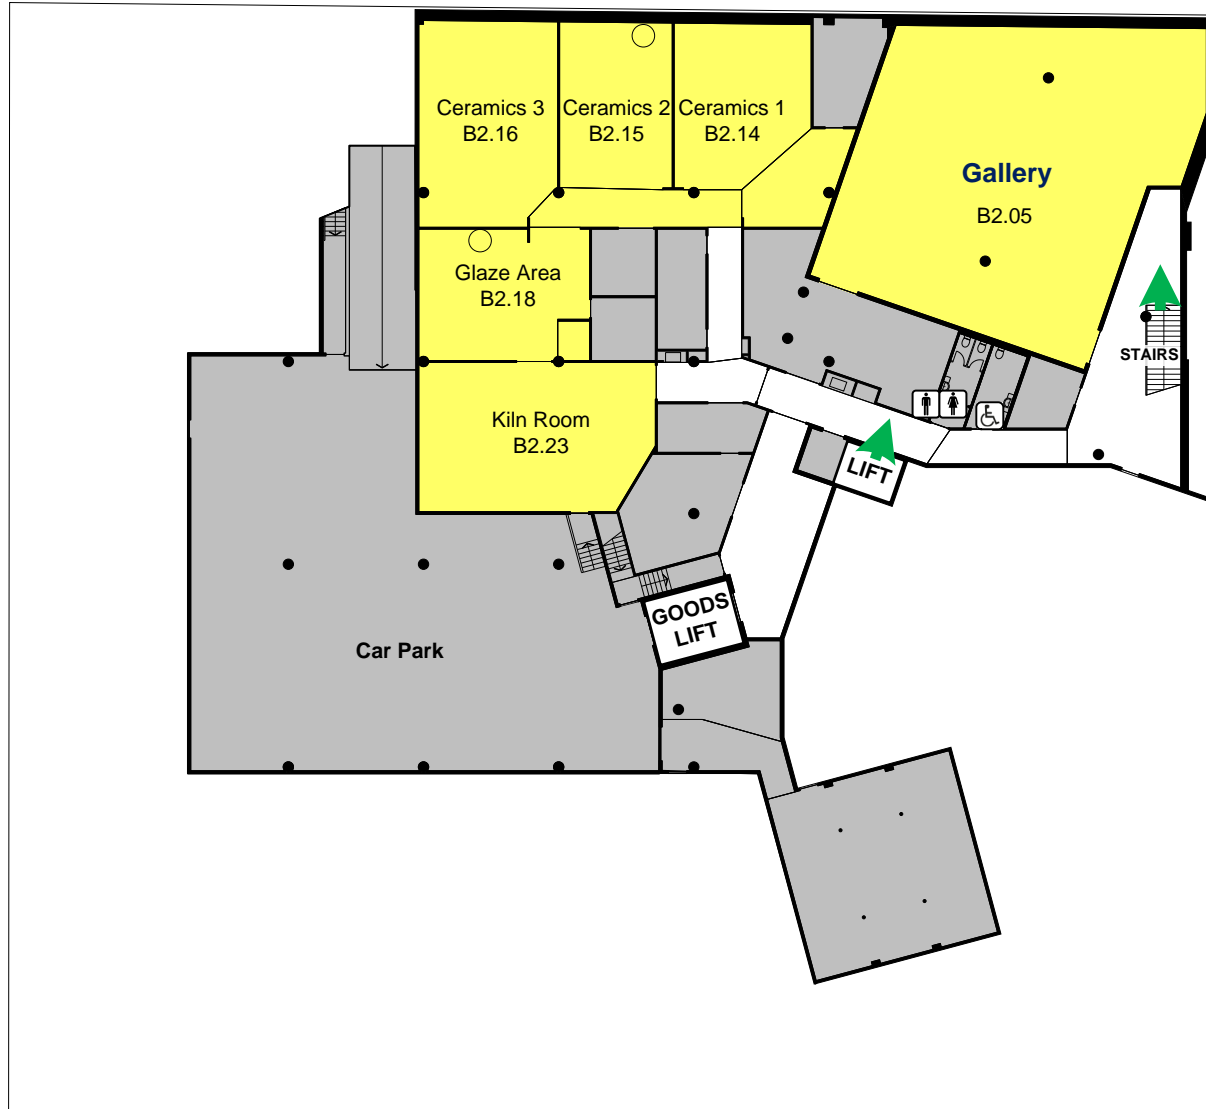

PHILIP STREET

CURRIE STREET