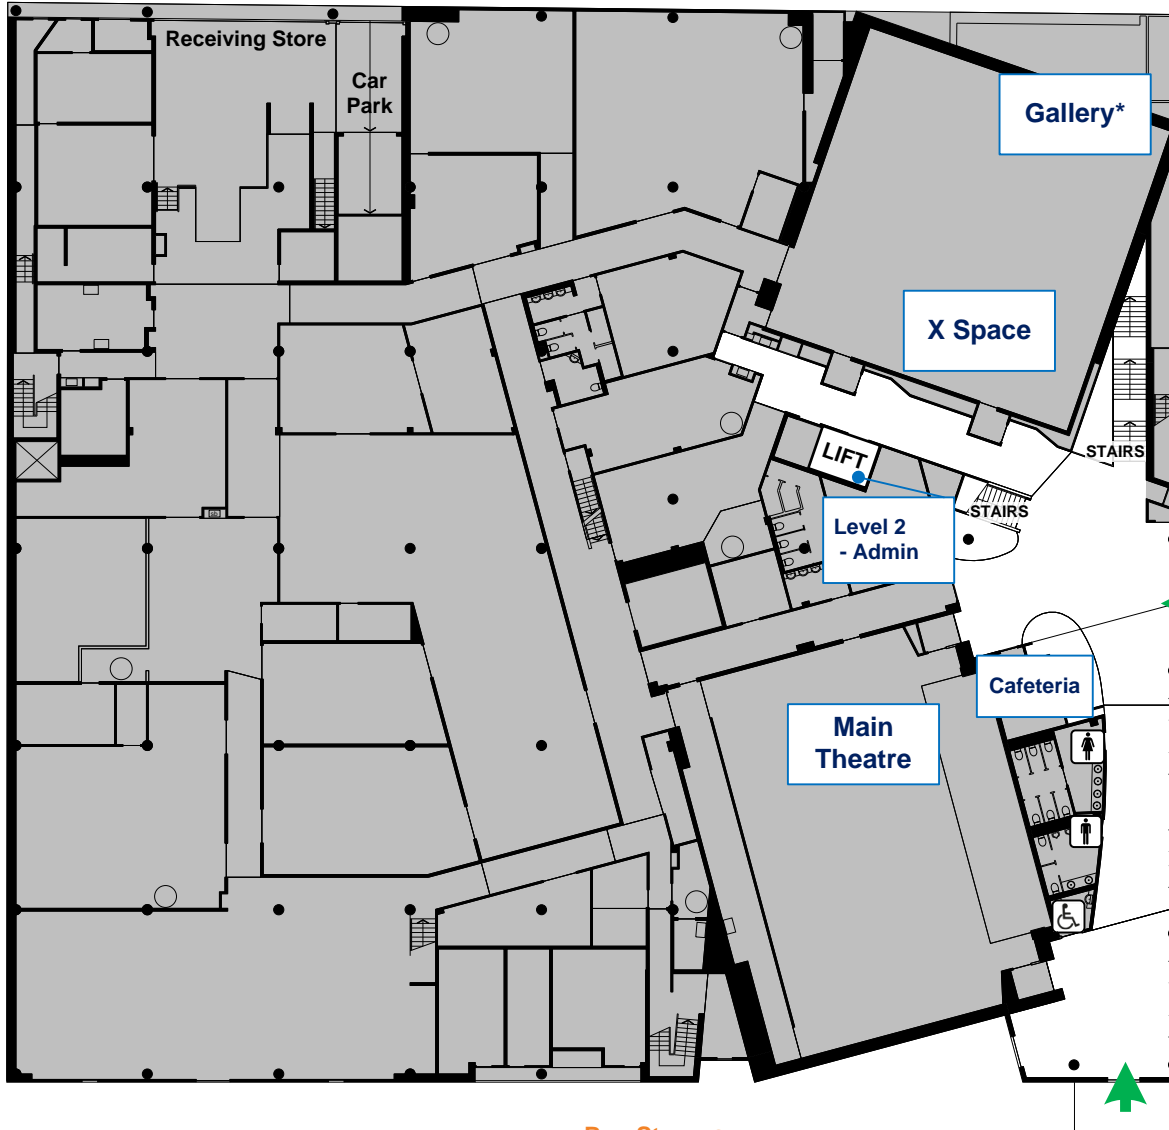

ADELAIDE COLLEGE OF THE ARTS

39 Light Square  
ADELAIDE SA 5000

Street Level

Government of South Australia

Entry / Exit

Toilets

PHILIP STREET

MORPHETT STREET

39 Light Square  
ADELAIDE SA 5000

Government of South Australia

**Ground Level**

➔ Entry / Exit

♂ ♀ ♿ Toilets

**PHILIP STREET**

**CURRIE STREET**

**ADELAIDE COLLEGE  
OF THE ARTS**

39 Light Square  
ADELAIDE SA 5000

**Mezzanine Level**

Government of  
South Australia

➔ Entry / Exit

♂ ♀ ♿ Toilets

**PHILIP STREET**

**CURRIE STREET**

**PHILIP STREET**

**MORPHETT STREET**

**CURRIE STREET**

**PHILIP STREET**

**MORPHETT STREET**

**CURRIE STREET**

Entry / Exit

Toilets

**PHILIP STREET**