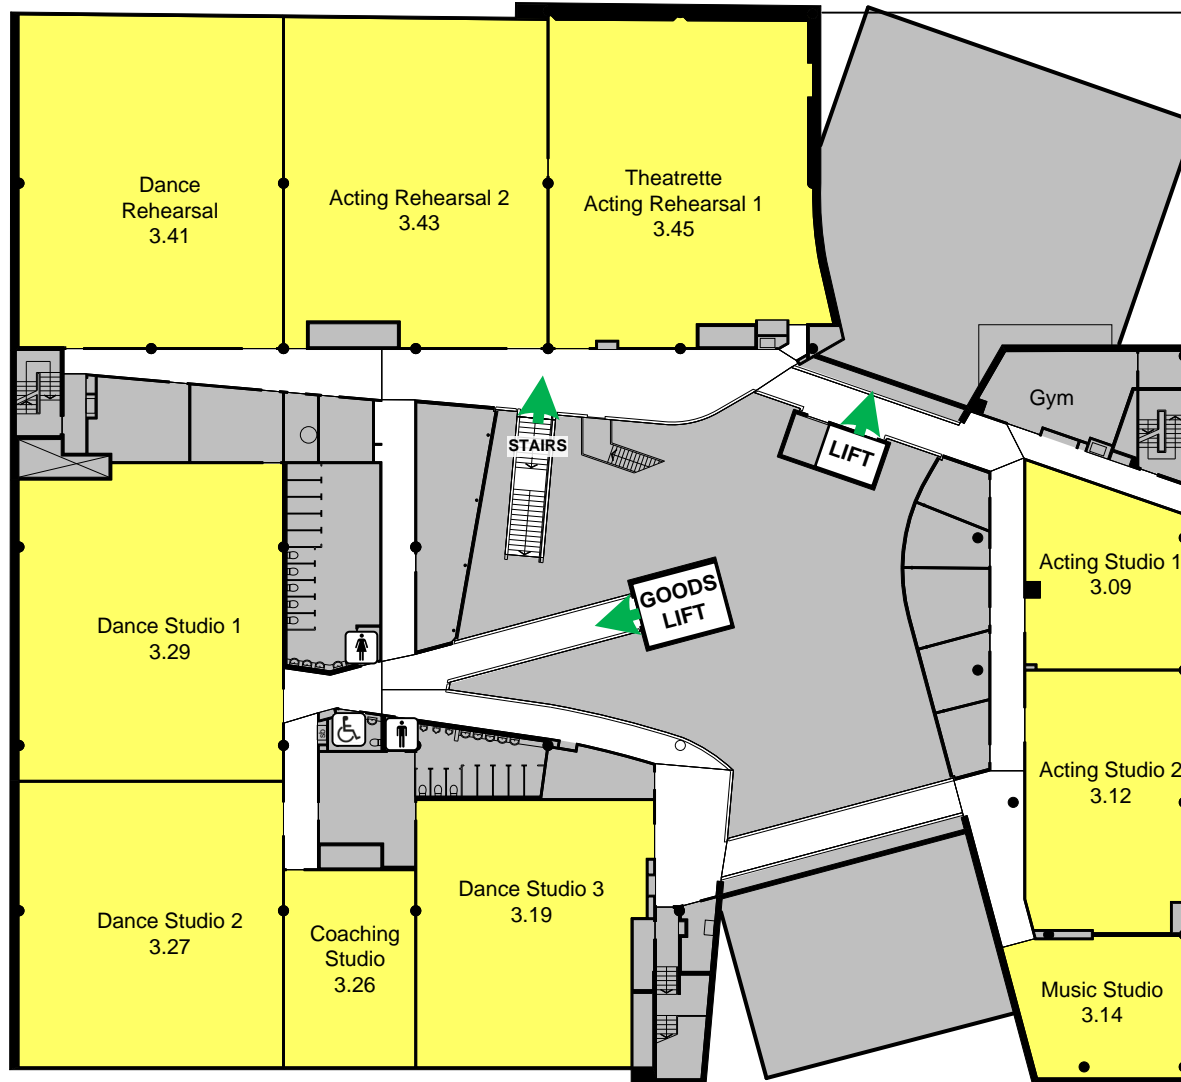

39 Light Square  
ADELAIDE SA 5000

Government of South Australia

**Ground Level**

➔ Entry / Exit

♂ ♀ ♿ Toilets

**PHILIP STREET**

**CURRIE STREET**

**ADELAIDE COLLEGE  
OF THE ARTS**

39 Light Square  
ADELAIDE SA 5000

**Mezzanine Level**

Government of  
South Australia

➔ Entry / Exit

♂ ♀ ♿ Toilets

**PHILIP STREET**

**CURRIE STREET**

**PHILIP STREET**

**MORPHETT STREET**

**CURRIE STREET**

**PHILIP STREET**

**MORPHETT STREET**

**CURRIE STREET**

Entry / Exit

Toilets

**PHILIP STREET**

**MORPHETT STREET**

**CURRIE STREET**