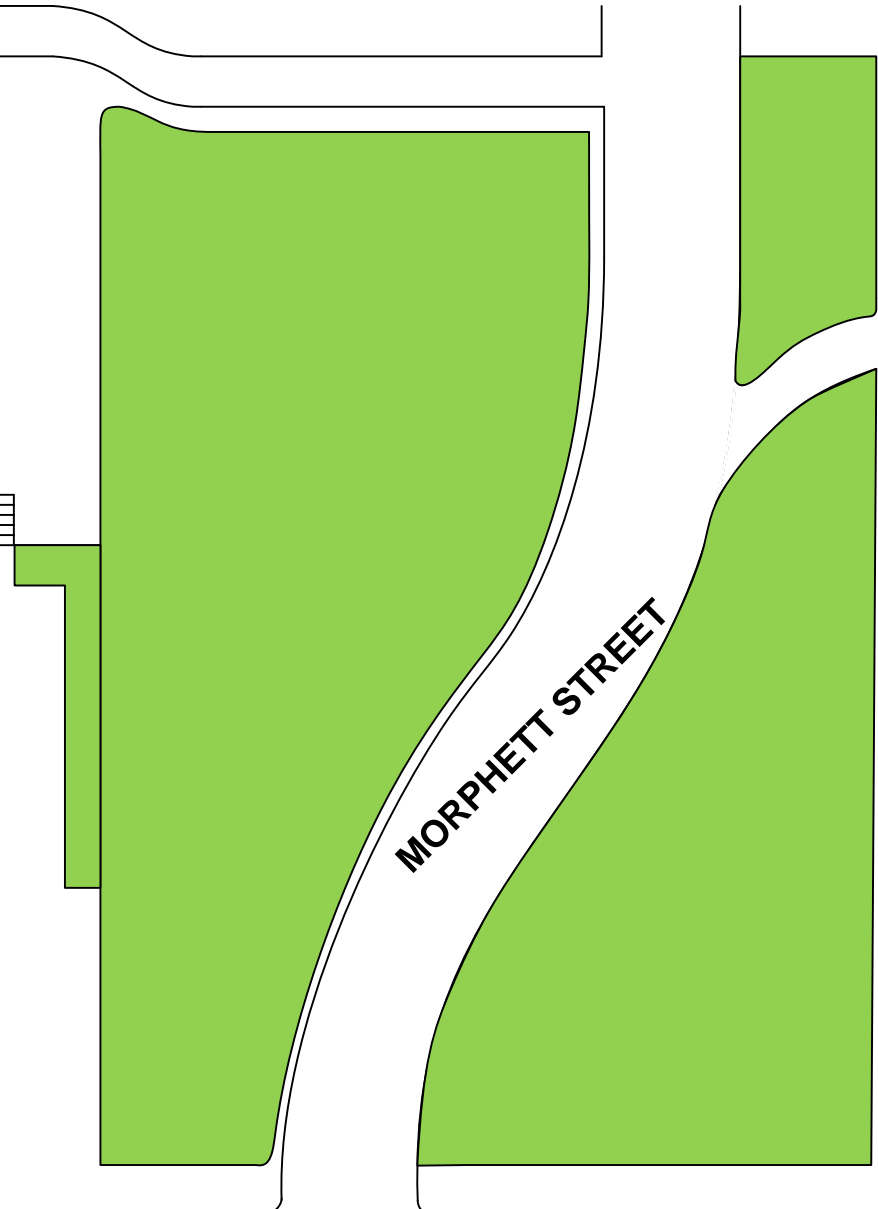

Adelaide City Campus →

King William St →

← West Tce

Bus Stop ●

CURRIE STREET

**PHILIP STREET**

**CURRIE STREET**

**ADELAIDE COLLEGE OF THE ARTS**

39 Light Square  
ADELAIDE SA 5000

Government of South Australia

**Ground Level**

➔ Entry / Exit

♂ ♀ ♿ Toilets

**PHILIP STREET**

**CURRIE STREET**

**ADELAIDE COLLEGE  
OF THE ARTS**

39 Light Square  
ADELAIDE SA 5000

**Mezzanine Level**

Government of  
South Australia

➔ Entry / Exit

♂ ♀ ♿ Toilets

**PHILIP STREET**

**CURRIE STREET**

**PHILIP STREET**

**MORPHETT STREET**

**CURRIE STREET**