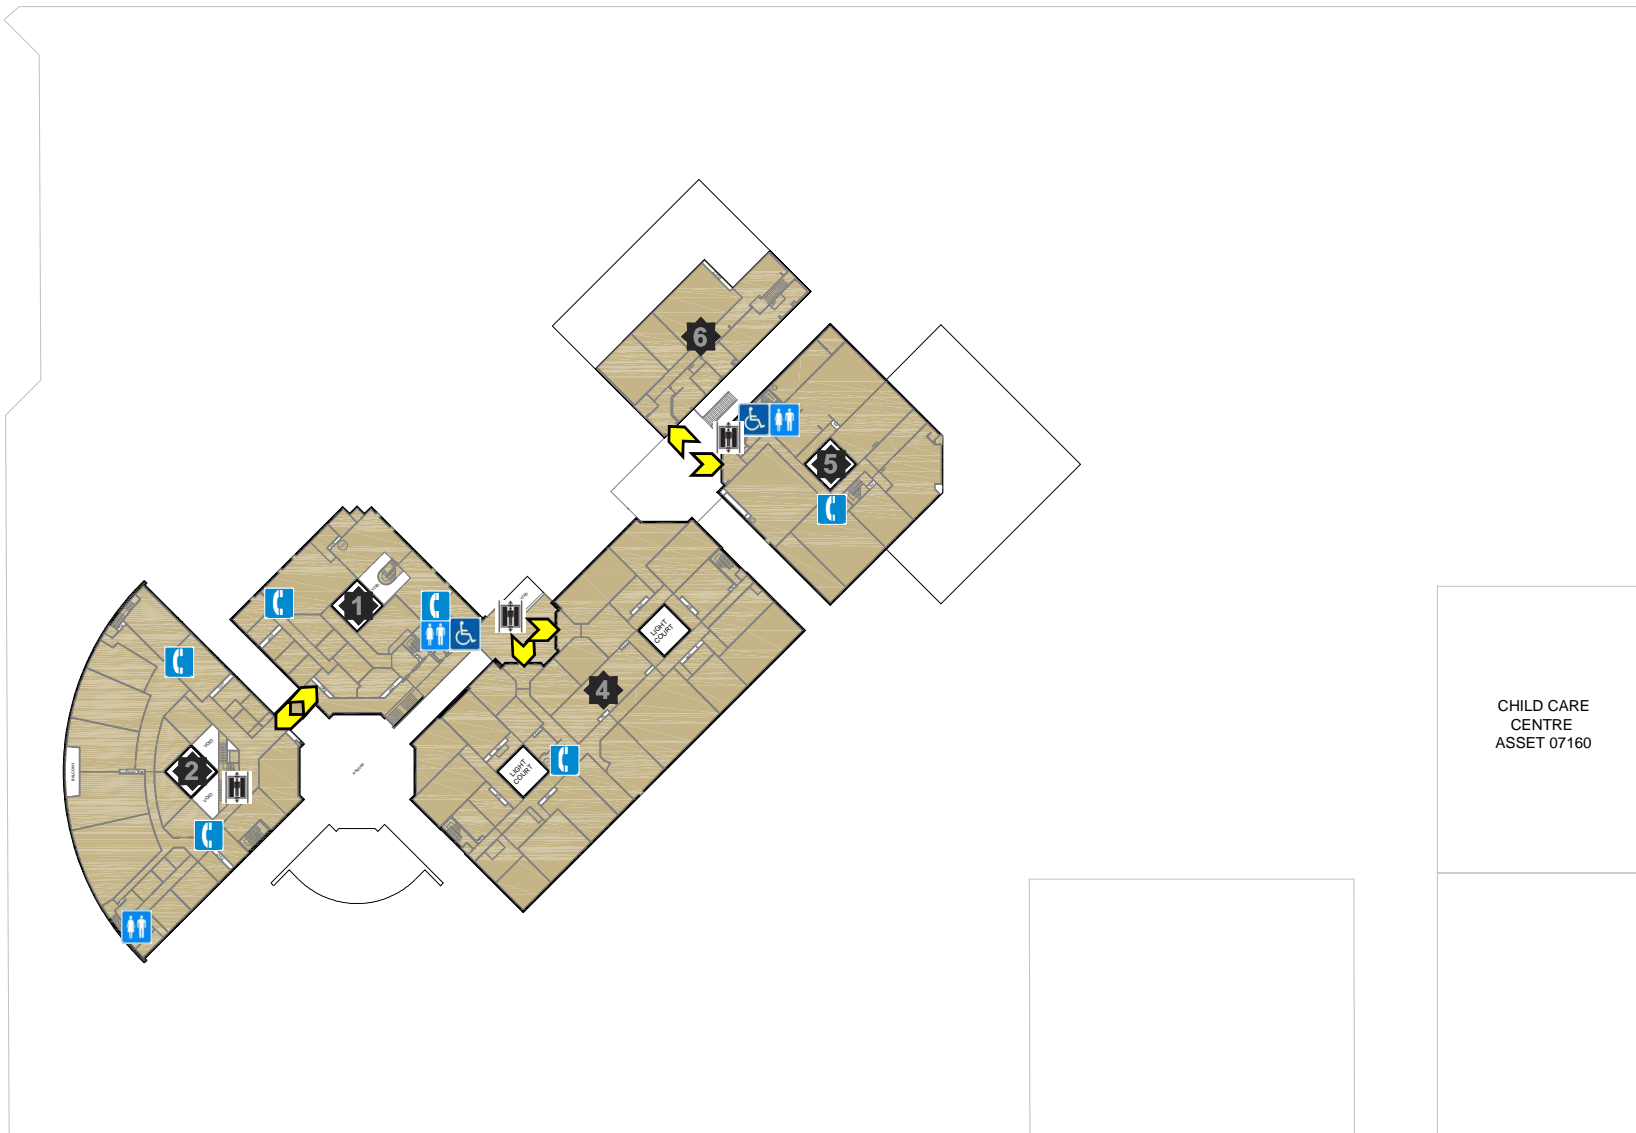

# LEGEND

- DISABLED CAR PARK 
- DISABLED TOILET 
- FIRST AID ROOM 
- TOILET 
- DISABLED ACCESS 
- LIFT 
- TELEPHONE 
- ASSEMBLY AREA 
- ENTRANCE 
- AMENITIES BLOCK 
- LIBRARY BLOCK 
- THEATRE BLOCK 
- TEACHING BLOCK 
- PRINT MEDIA, ADV. & GRAPHICS DESIGN 
- ADMIN & PHOTO IMAGING 

**PARKING ENTRANCE**

SMART ROAD

**PARKING ENTRANCE**

## TEA TREE GULLY CAMPUS

Day Road, Regency Park SA 5010

**Ground Floor**

## LEGEND

- DISABLED TOILET 
- TOILET 
- DISABLED ACCESS  ACCESS
- LIFT 
- TELEPHONE 
- ENTRANCE 
- AMENITIES BLOCK 
- LIBRARY BLOCK 
- TEACHING BLOCK 
- PRINT MEDIA, ADV. & CRAPHS DESIGN 
- ADMIN & PHOTO IMAGING 