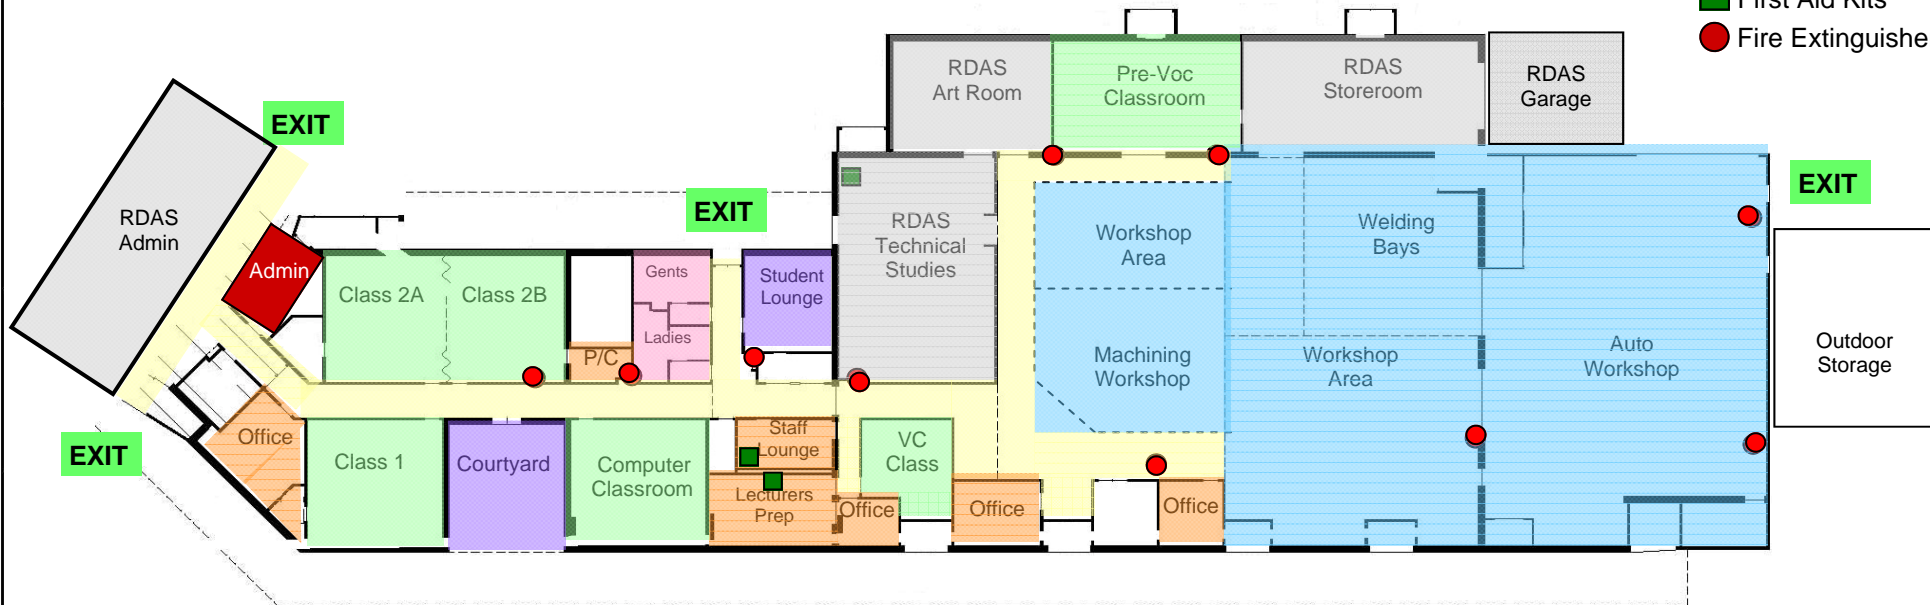

tafeSA Roxby Downs Campus Map

- TAFE SA Administration
- Classrooms
- Workshop
- Toilets
- Student Recreation Areas
- Staff Lounge and Offices
- Hallways
- Storage and Facilities Areas
- Roxby Downs Area School
- First Aid Kits
- Fire Extinguishers

Richardson Place

EMERGENCY ASSEMBLY AREA
(Grassed Area on Medium Strip)