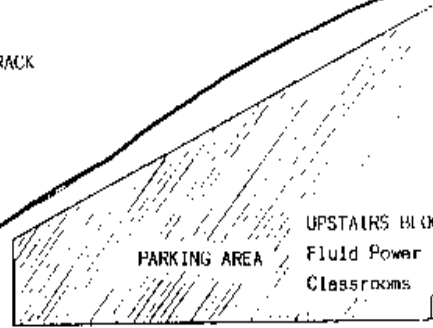

TAFE SA Regional Port Augusta Campus

CENTRAL OVAL/TROTTING TRACK

AUGUSTA TERRACE

KEY

- | | |
|----------------------------|-----------------------------------|
| 1. Classrooms | 11. Aboriginal Education Office |
| 2. Lecture Theatre | 12. Stairwell |
| 3. Lower Computer Room | 13. Upstairs Computer Room |
| 4. Video Conferencing Room | 14. Typing Rooms |
| 5. Student Services | 15. General Class Rooms |
| 6. Conference Room | 16. University of SA Study Centre |
| 7. Canteen | 17. Staffrooms/Offices |
| 8. Disabled toilets | |
| 9. Men's toilets | |
| 10. Ladies' toilets | |