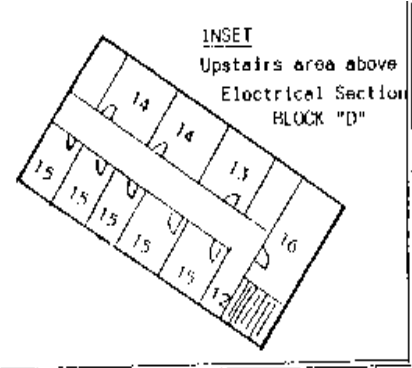

TAFE SA Regional Port Augusta Campus

CENTRAL OVAL/TROTTING TRACK

AUGUSTA TERRACE

KEY

- | | |
|----------------------------|-----------------------------------|
| 1. Classrooms | 11. Aboriginal Education Office |
| 2. Lecture Theatre | 12. Stairwell |
| 3. Lower Computer Room | 13. Upstairs Computer Room |
| 4. Video Conferencing Room | 14. Typing Rooms |
| 5. Student Services | 15. General Class Rooms |
| 6. Conference Room | 16. University of SA Study Centre |
| 7. Canteen | 17. Staffrooms/Offices |
| 8. Disabled toilets | |
| 9. Men's toilets | |
| 10. Ladies' toilets | |