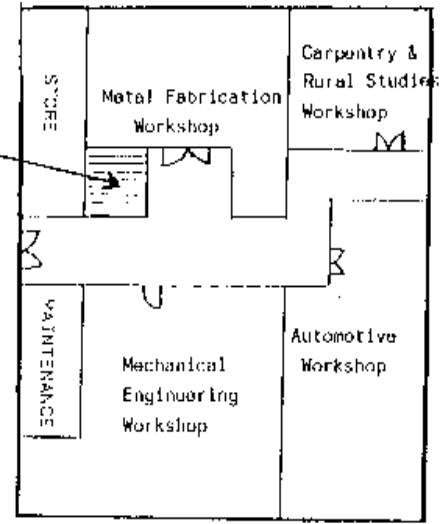

TAFE SA Regional Port Augusta Campus

CENTRAL OVAL/TROTTING TRACK

AUGUSTA TERRACE

KEY

- | | |
|----------------------------|-----------------------------------|
| 1. Classrooms | 11. Aboriginal Education Office |
| 2. Lecture Theatre | 12. Stairwell |
| 3. Lower Computer Room | 13. Upstairs Computer Room |
| 4. Video Conferencing Room | 14. Typing Rooms |
| 5. Student Services | 15. General Class Rooms |
| 6. Conference Room | 16. University of SA Study Centre |
| 7. Canteen | 17. Staffrooms/Offices |
| 8. Disabled toilets | |
| 9. Men's toilets | |
| 10. Ladies' toilets | |