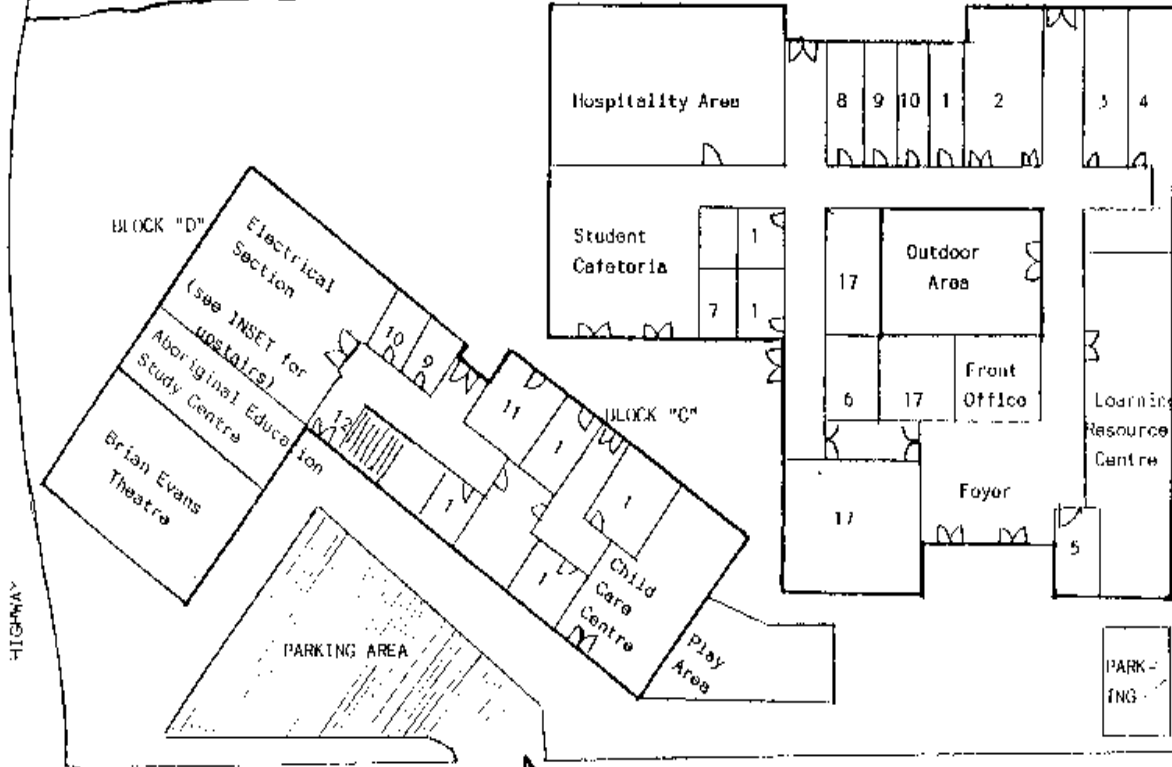

TAFE SA Regional Port Augusta Campus

CENTRAL OVAL/TROTTING TRACK

AUGUSTA TERRACE

KEY

- | | |
|----------------------------|-----------------------------------|
| 1. Classrooms | 11. Aboriginal Education Office |
| 2. Lecture Theatre | 12. Stairwell |
| 3. Lower Computer Room | 13. Upstairs Computer Room |
| 4. Video Conferencing Room | 14. Typing Rooms |
| 5. Student Services | 15. General Class Rooms |
| 6. Conference Room | 16. University of SA Study Centre |
| 7. Canteen | 17. Staffrooms/Offices |
| 8. Disabled toilets | |
| 9. Men's toilets | |
| 10. Ladies' toilets | |

CARLTON PARADE

Entrance