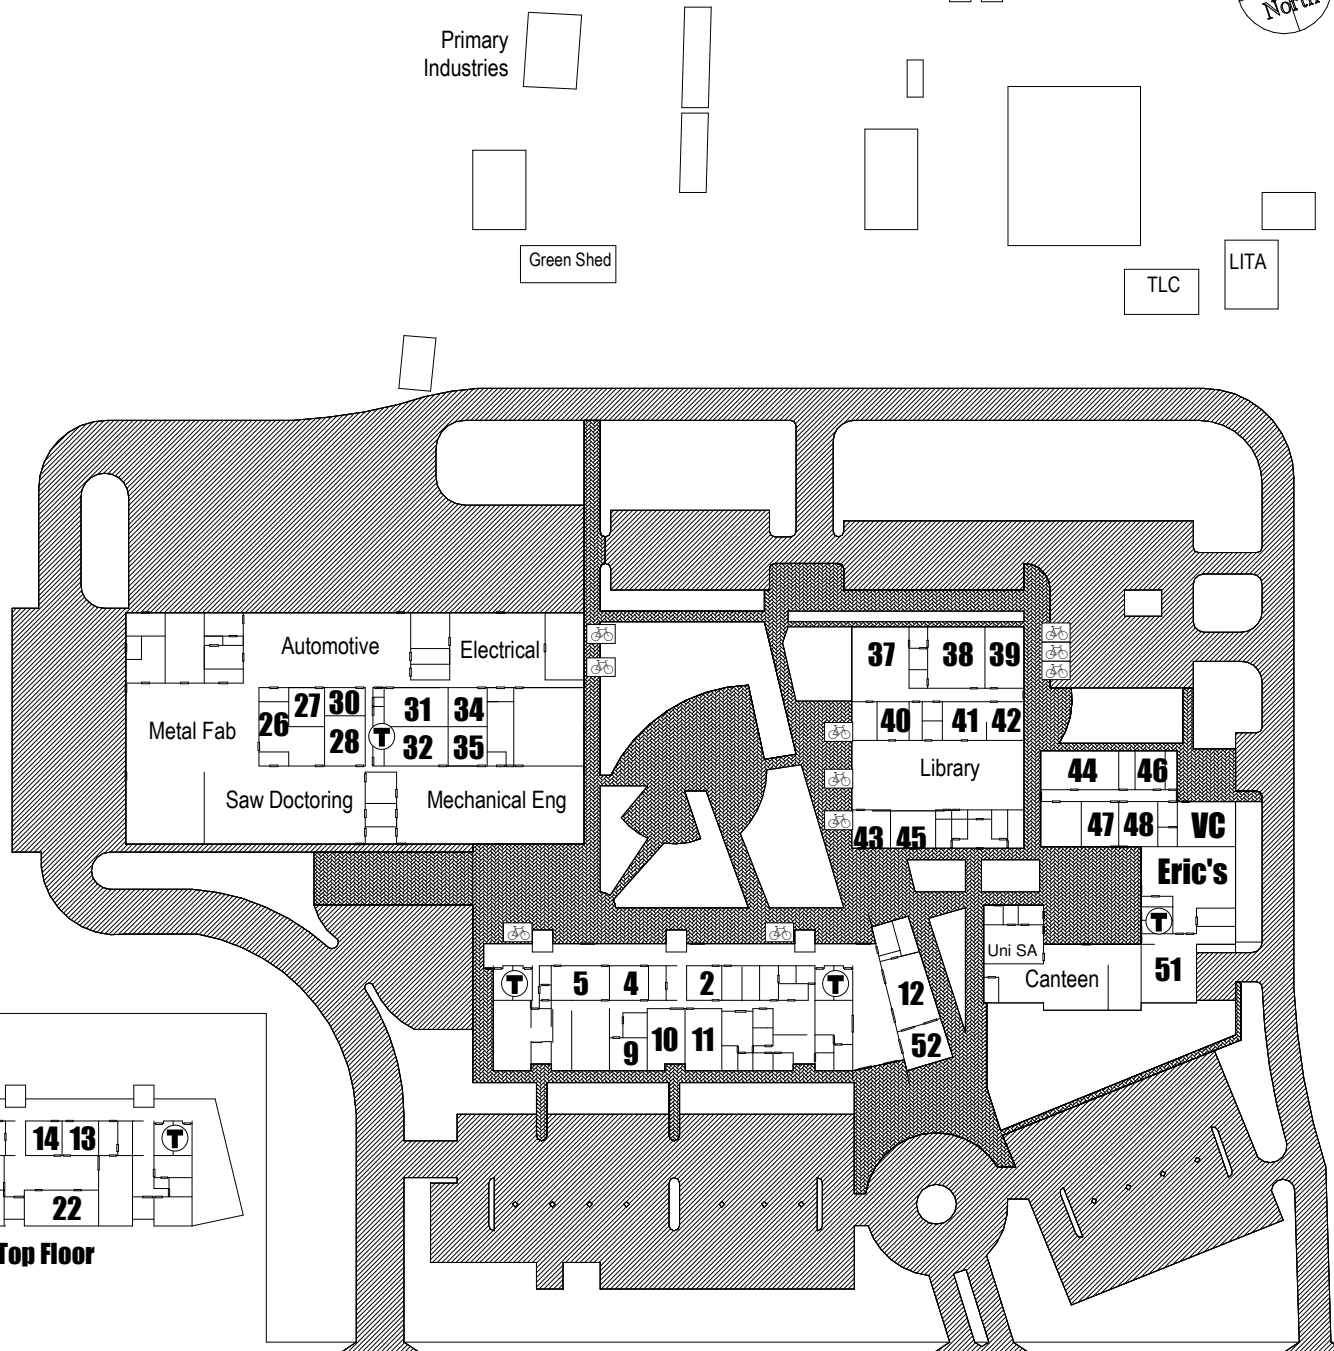

# MOUNT GAMBIER CAMPUS

Primary Industries

Green Shed

TLC

LITA

## LEGEND

-  Toilet Facilities
-  Bike Rack
- 52** Board Room
- 12** Conference Room
- TLC Transport Licensing Centre
- LITA Logging Industries Training Association
- Uni SA University of South Australia Offices

Top Floor